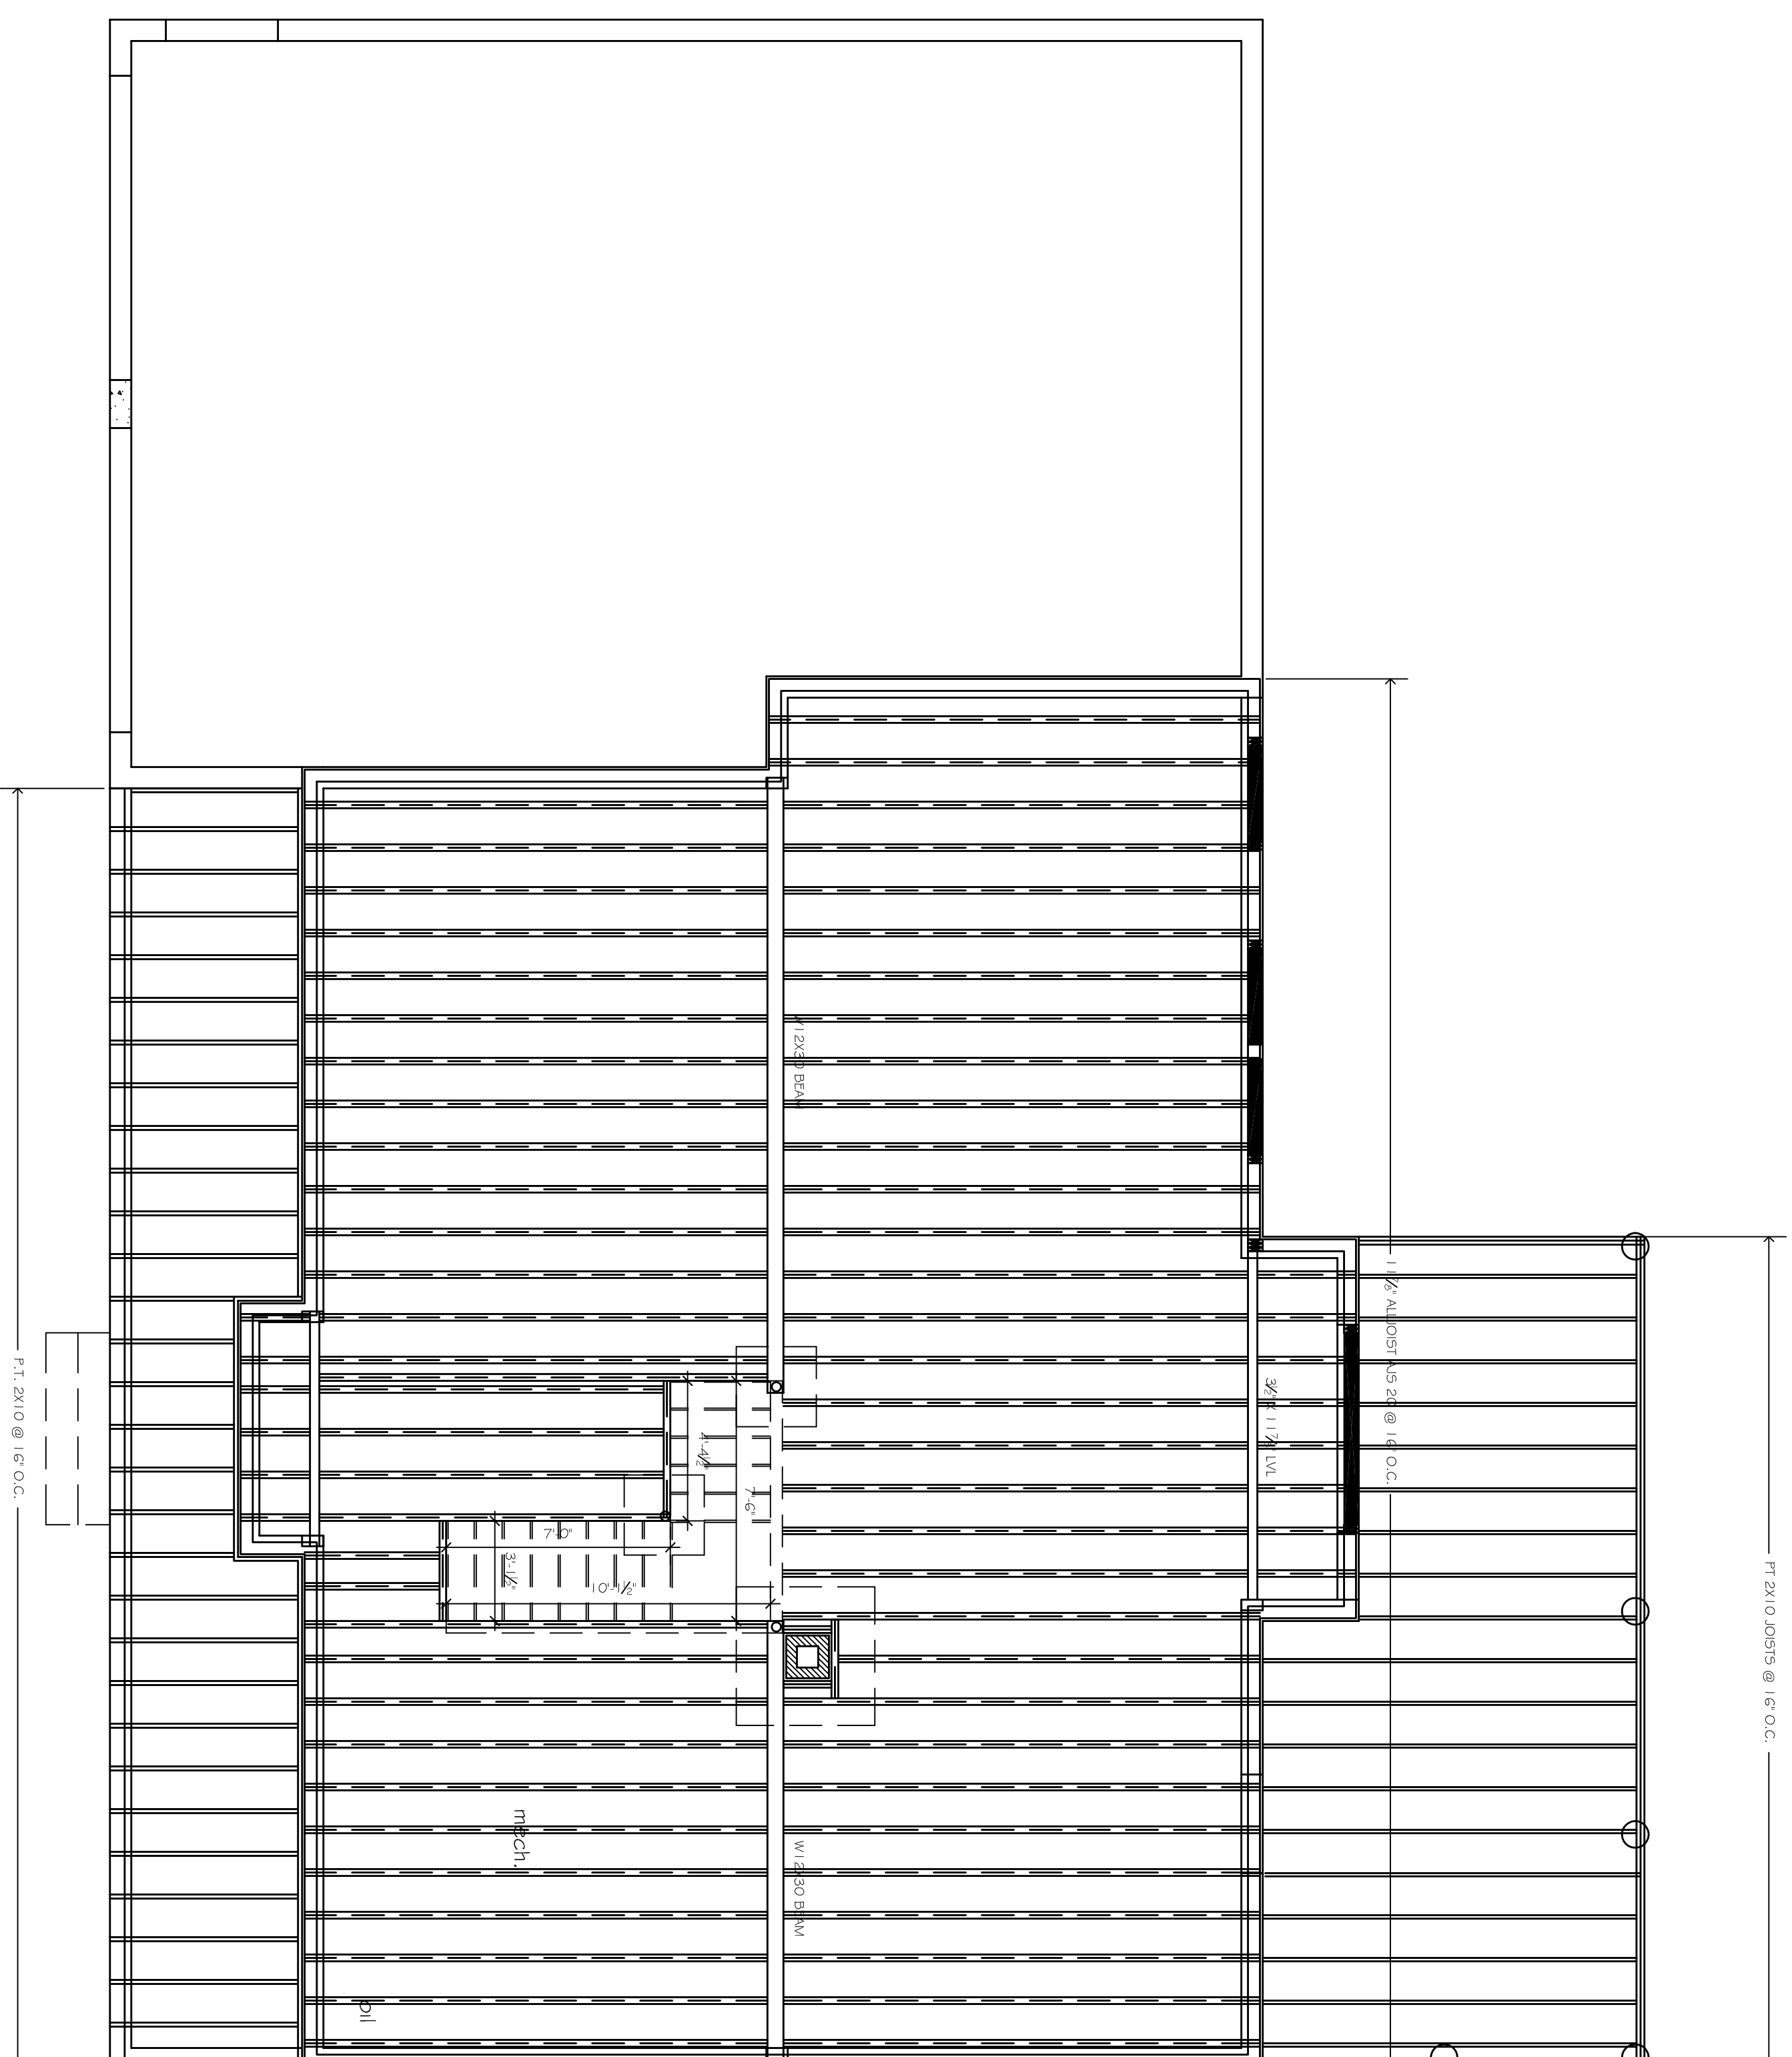

Sheet Title:

First Floor
Framing Plan

Date:
12.01.09.

Scale:
1/4" = 1'-0"

Revisions:
06.02.10.

Sheet Number:

S1.1

1 FIRST FLOOR FRAMING PLAN
1/4" = 1'-0"