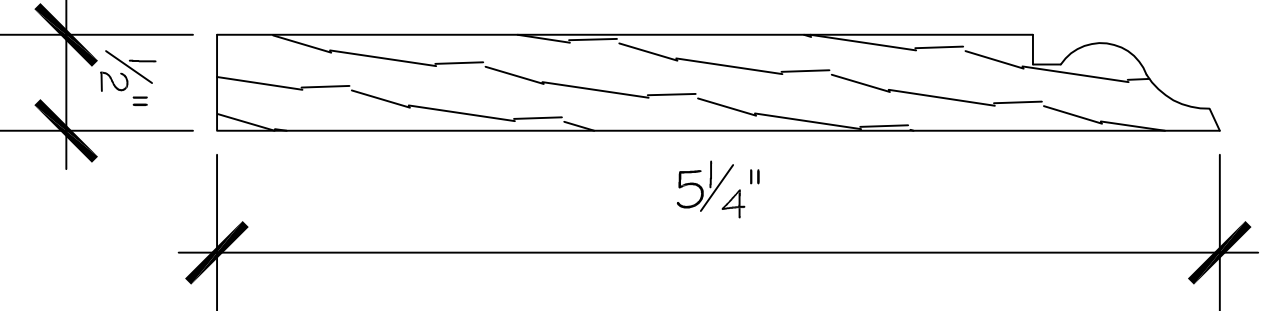

SPEED BASE
BROSCO B400
3/4" X 5/4"

WINDOW/DOOR HEAD
HANCOCK Moulding
3/4" X 5 1/2"

BUILT-UP CROWN AT KITCHEN
BULLNOSE/COVER
25/8" X 5 3/4"

APRON
1X4 POPLAR WITH ROUTED EDGE
3/4" X 3 1/2"

SIDE CASING
1X4 POPLAR
3/4" X 3 1/2"