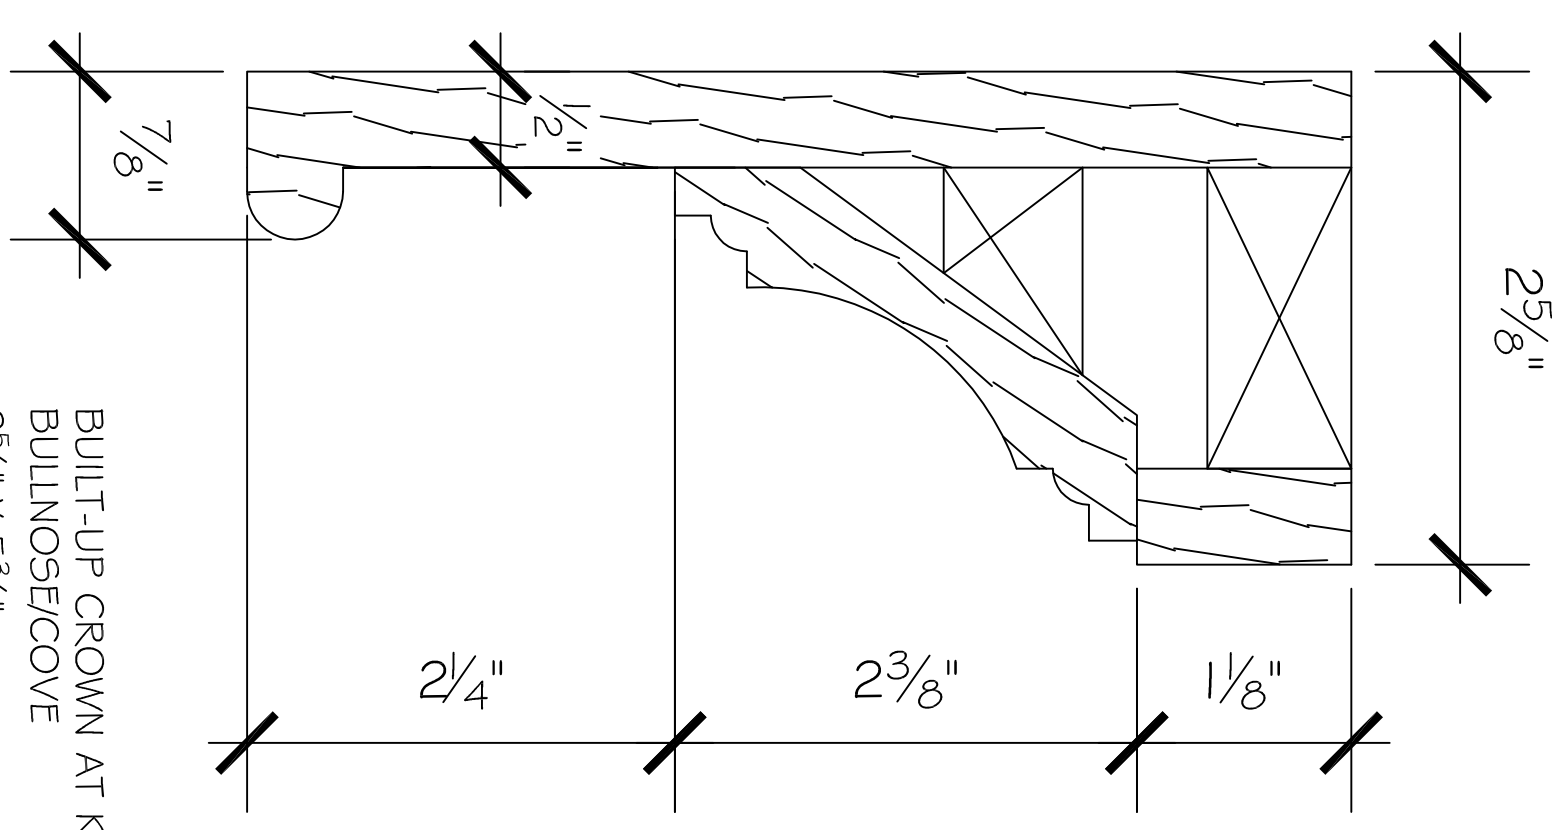

SPEED BASE
BROSCO B400
3/4" X 5/4"

WINDOW/DOOR HEAD
HANCOCK Moulding
3/4" X 5 1/2"

BUILT-UP CROWN AT KITCHEN
BULLNOSE/COVER
25/8" X 5 3/4"

APRON
1X4 POPLAR WITH ROUTED EDGE
3/4" X 3 1/2"

SIDE CASING
1X4 POPLAR
3/4" X 3 1/2"