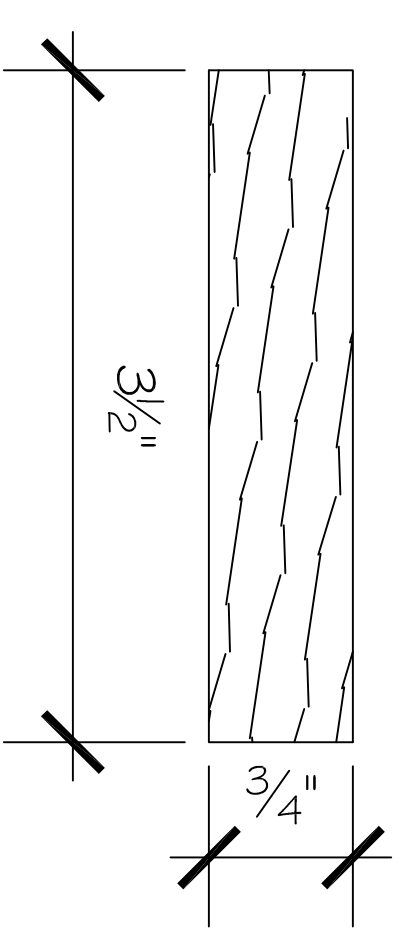

SPEED BASE
BROSCO B400
3/4" X 5/4"

WINDOW/DOOR HEAD
HANCOCK Moulding
3/4" X 5 1/2"

BUILT-UP CROWN AT KITCHEN
BULLNOSE/COVER
25/8" X 5 3/4"

APRON
1X4 POPLAR WITH ROUTED EDGE
3/4" X 3 1/2"

SIDE CASING
1X4 POPLAR
3/4" X 3 1/2"

COVE Moulding AT FIRST FLOOR
M R BREWER CV-012
3/4" X 3 1/2"

Date: 12.01.09.
Scale: As Noted
Revisions: 06.02.10.
Sheet Number: A6.2

Sheet Title: Finish Schedule