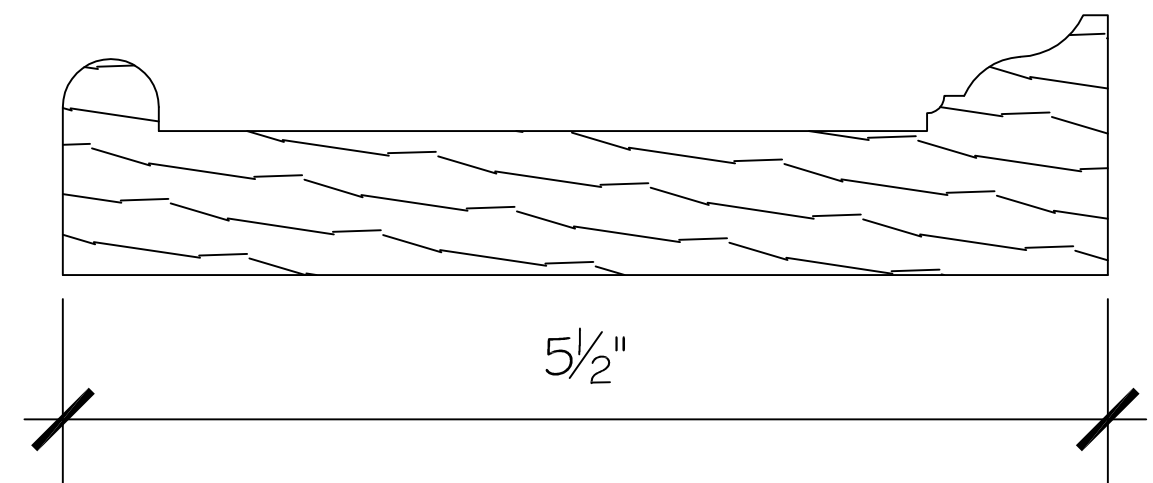

SPEED BASE
BROSCO B400
3/4" X 5/4"

WINDOW/DOOR HEAD
HANCOCK Moulding
3/4" X 5 1/2"

BUILT-UP CROWN AT KITCHEN
BULLNOSE/COVER
25/8" X 5 3/4"

APRON
1X4 POPLAR WITH ROUTED EDGE
3/4" X 3 1/2"

SIDE CASING
1X4 POPLAR
3/4" X 3 1/2"