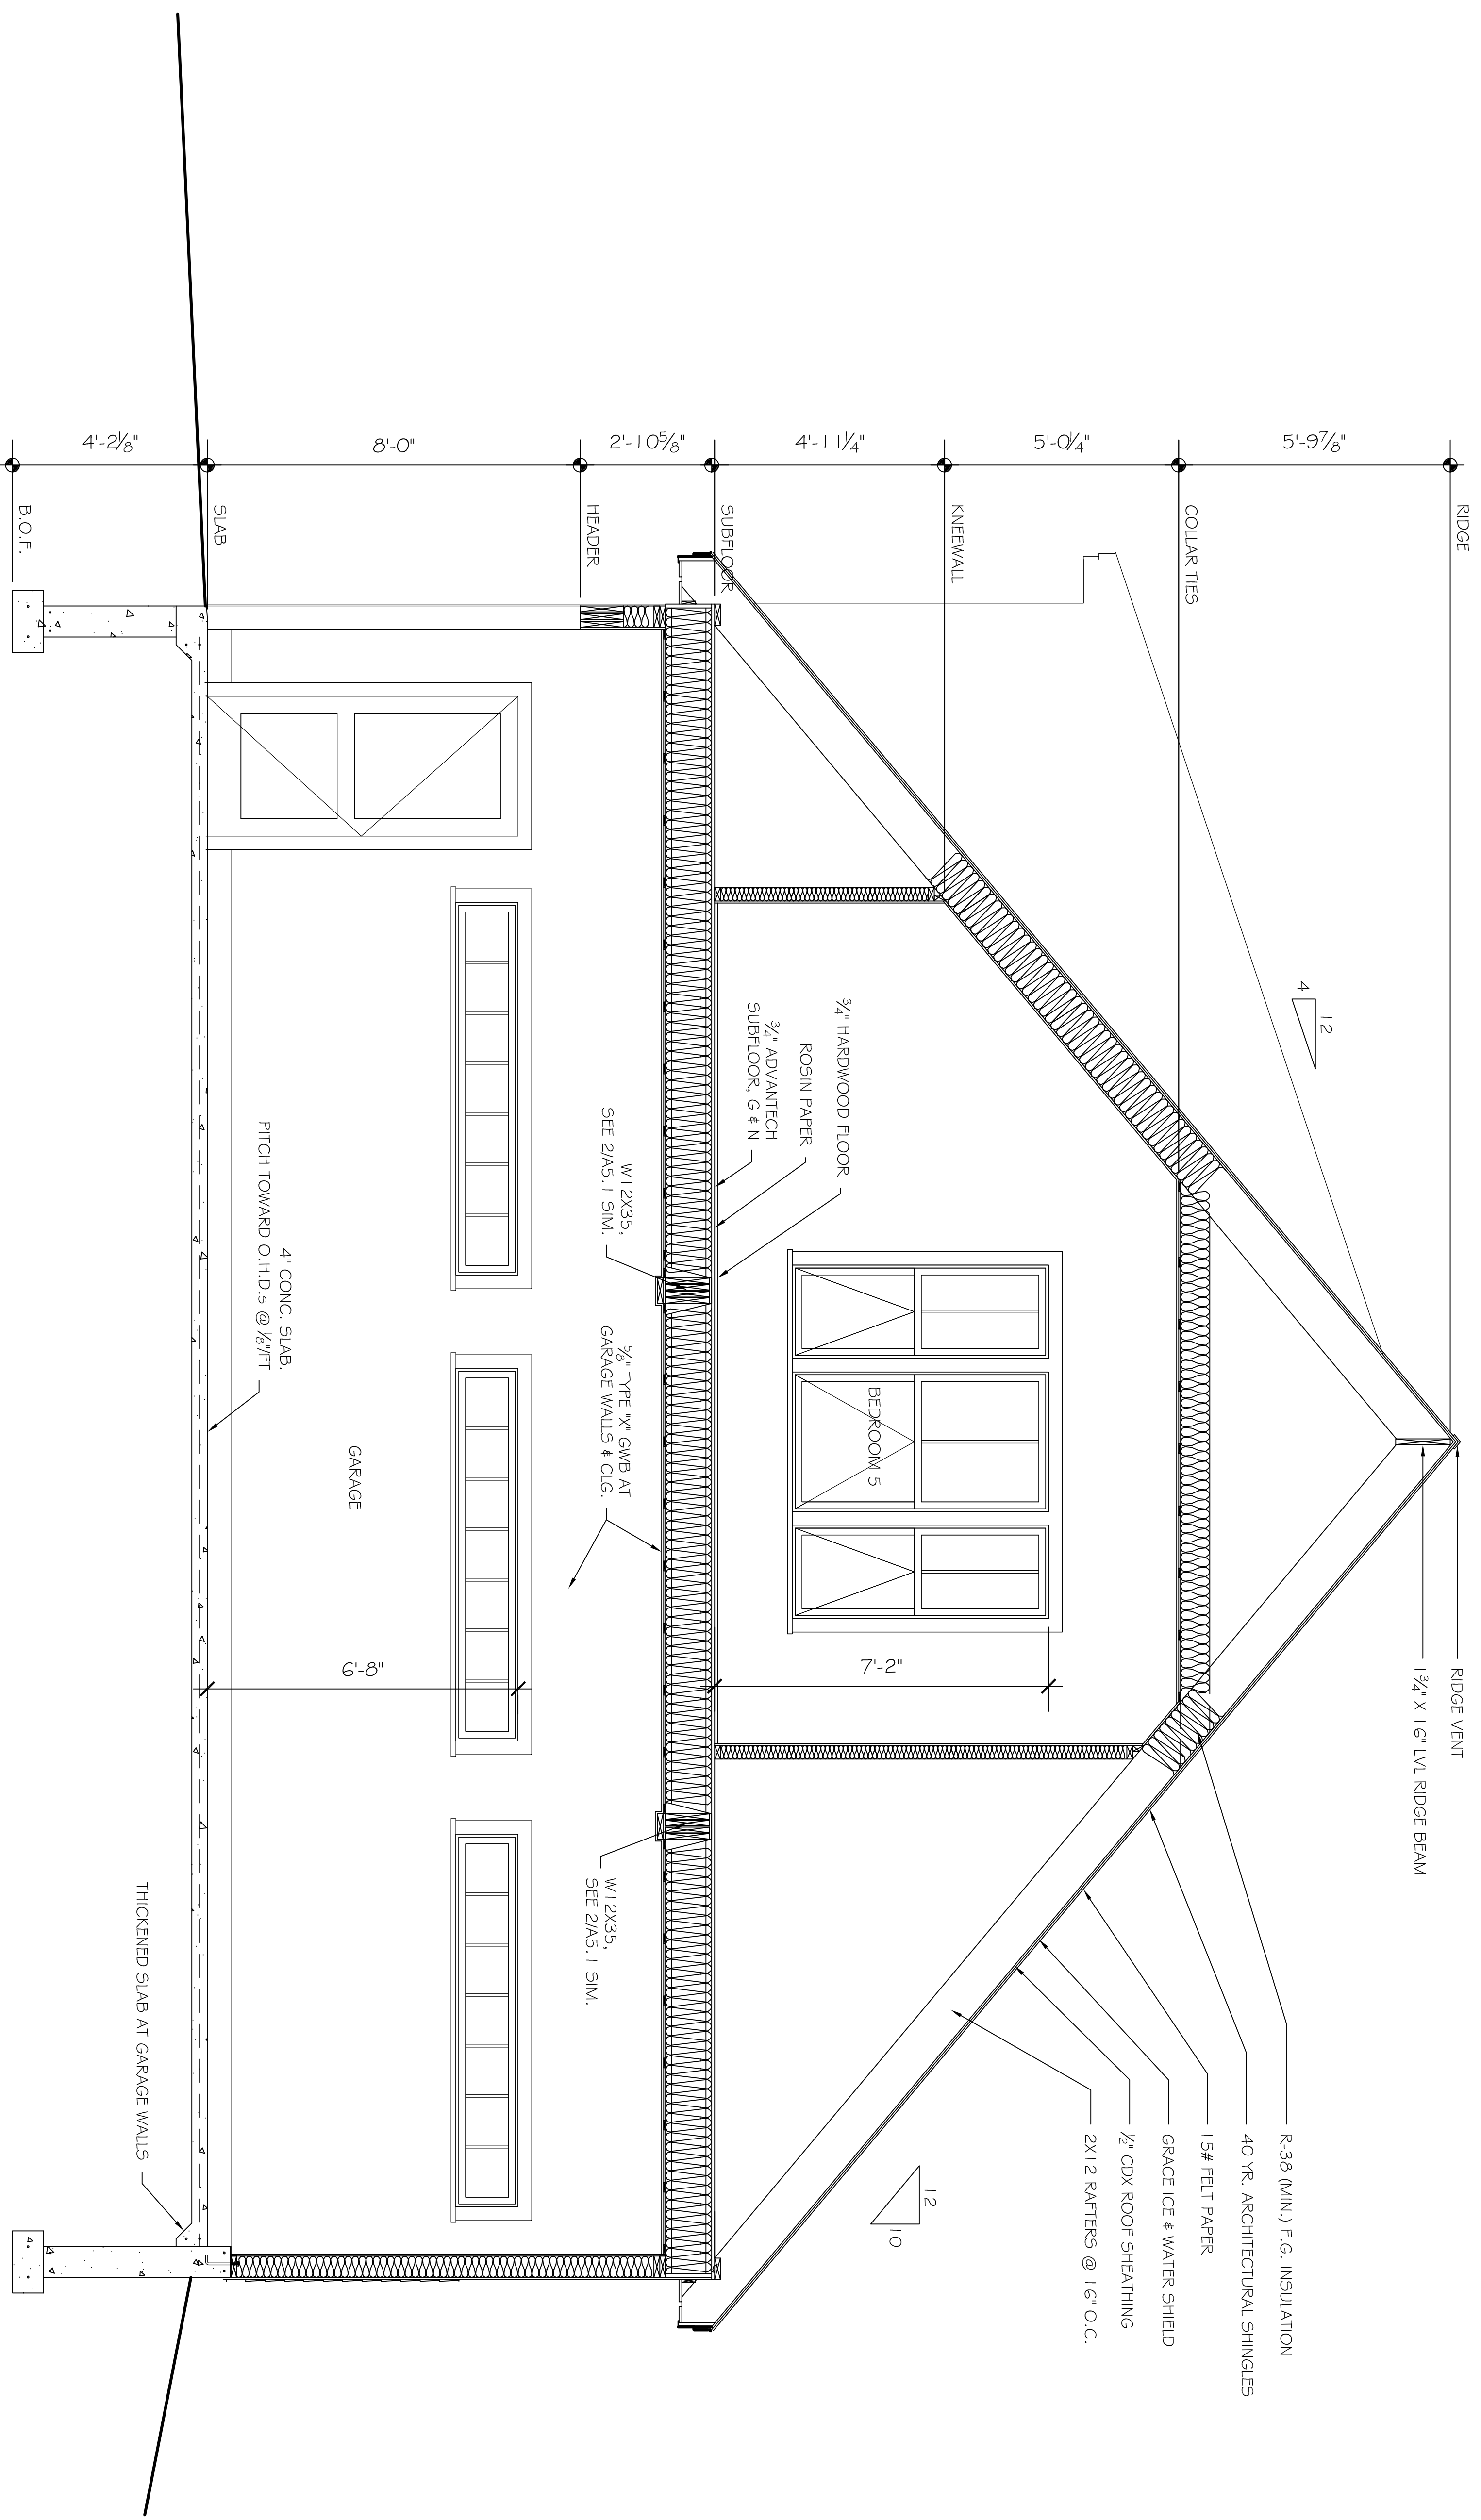

Sheet Title:

Garage Section

Date:
12.01.09.

Scale:
3/8" = 1'-0"

Revisions:

Sheet Number:

A3.5

1 GARAGE SECTION
1/2" = 1'-0"