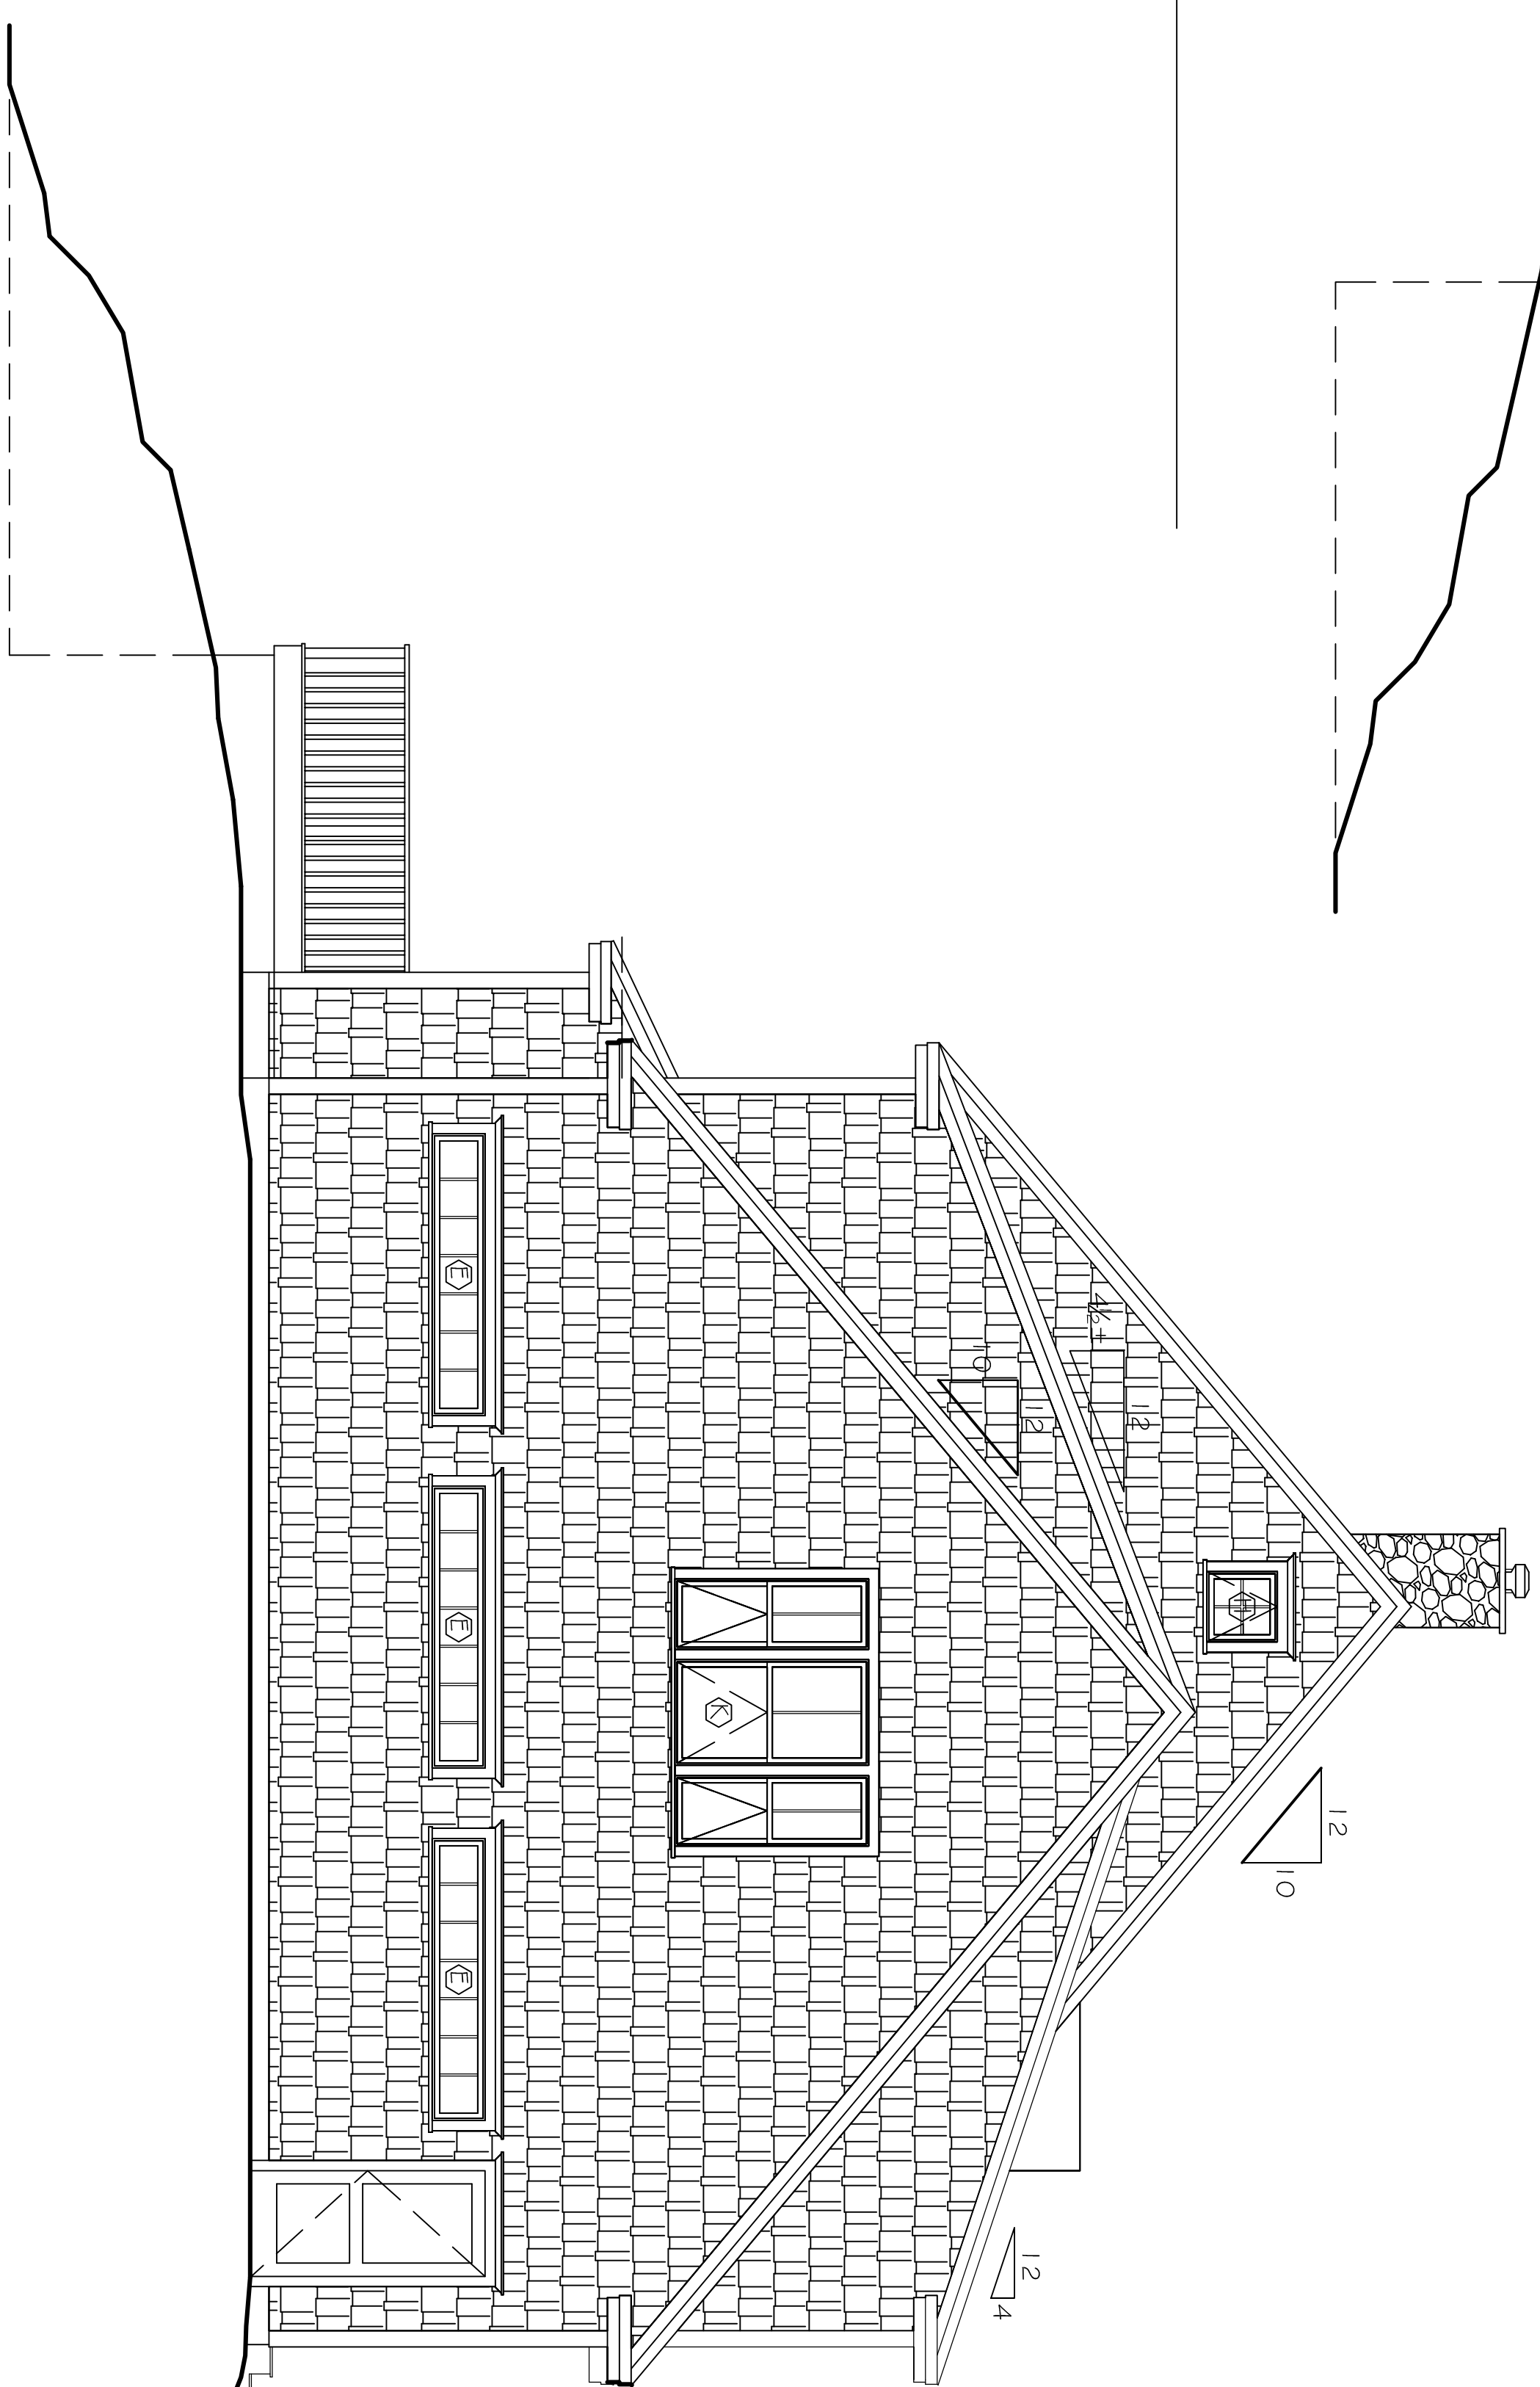

Sheet Title:

Right Elevation
Left Elevation

Date:
12.01.09.

Scale:
1/4" = 1'-0"

Revisions:
06.02.10.

Sheet Number:

A2.2

1 RIGHT ELEVATION
1/4" = 1'-0"

2 LEFT ELEVATION
1/4" = 1'-0"