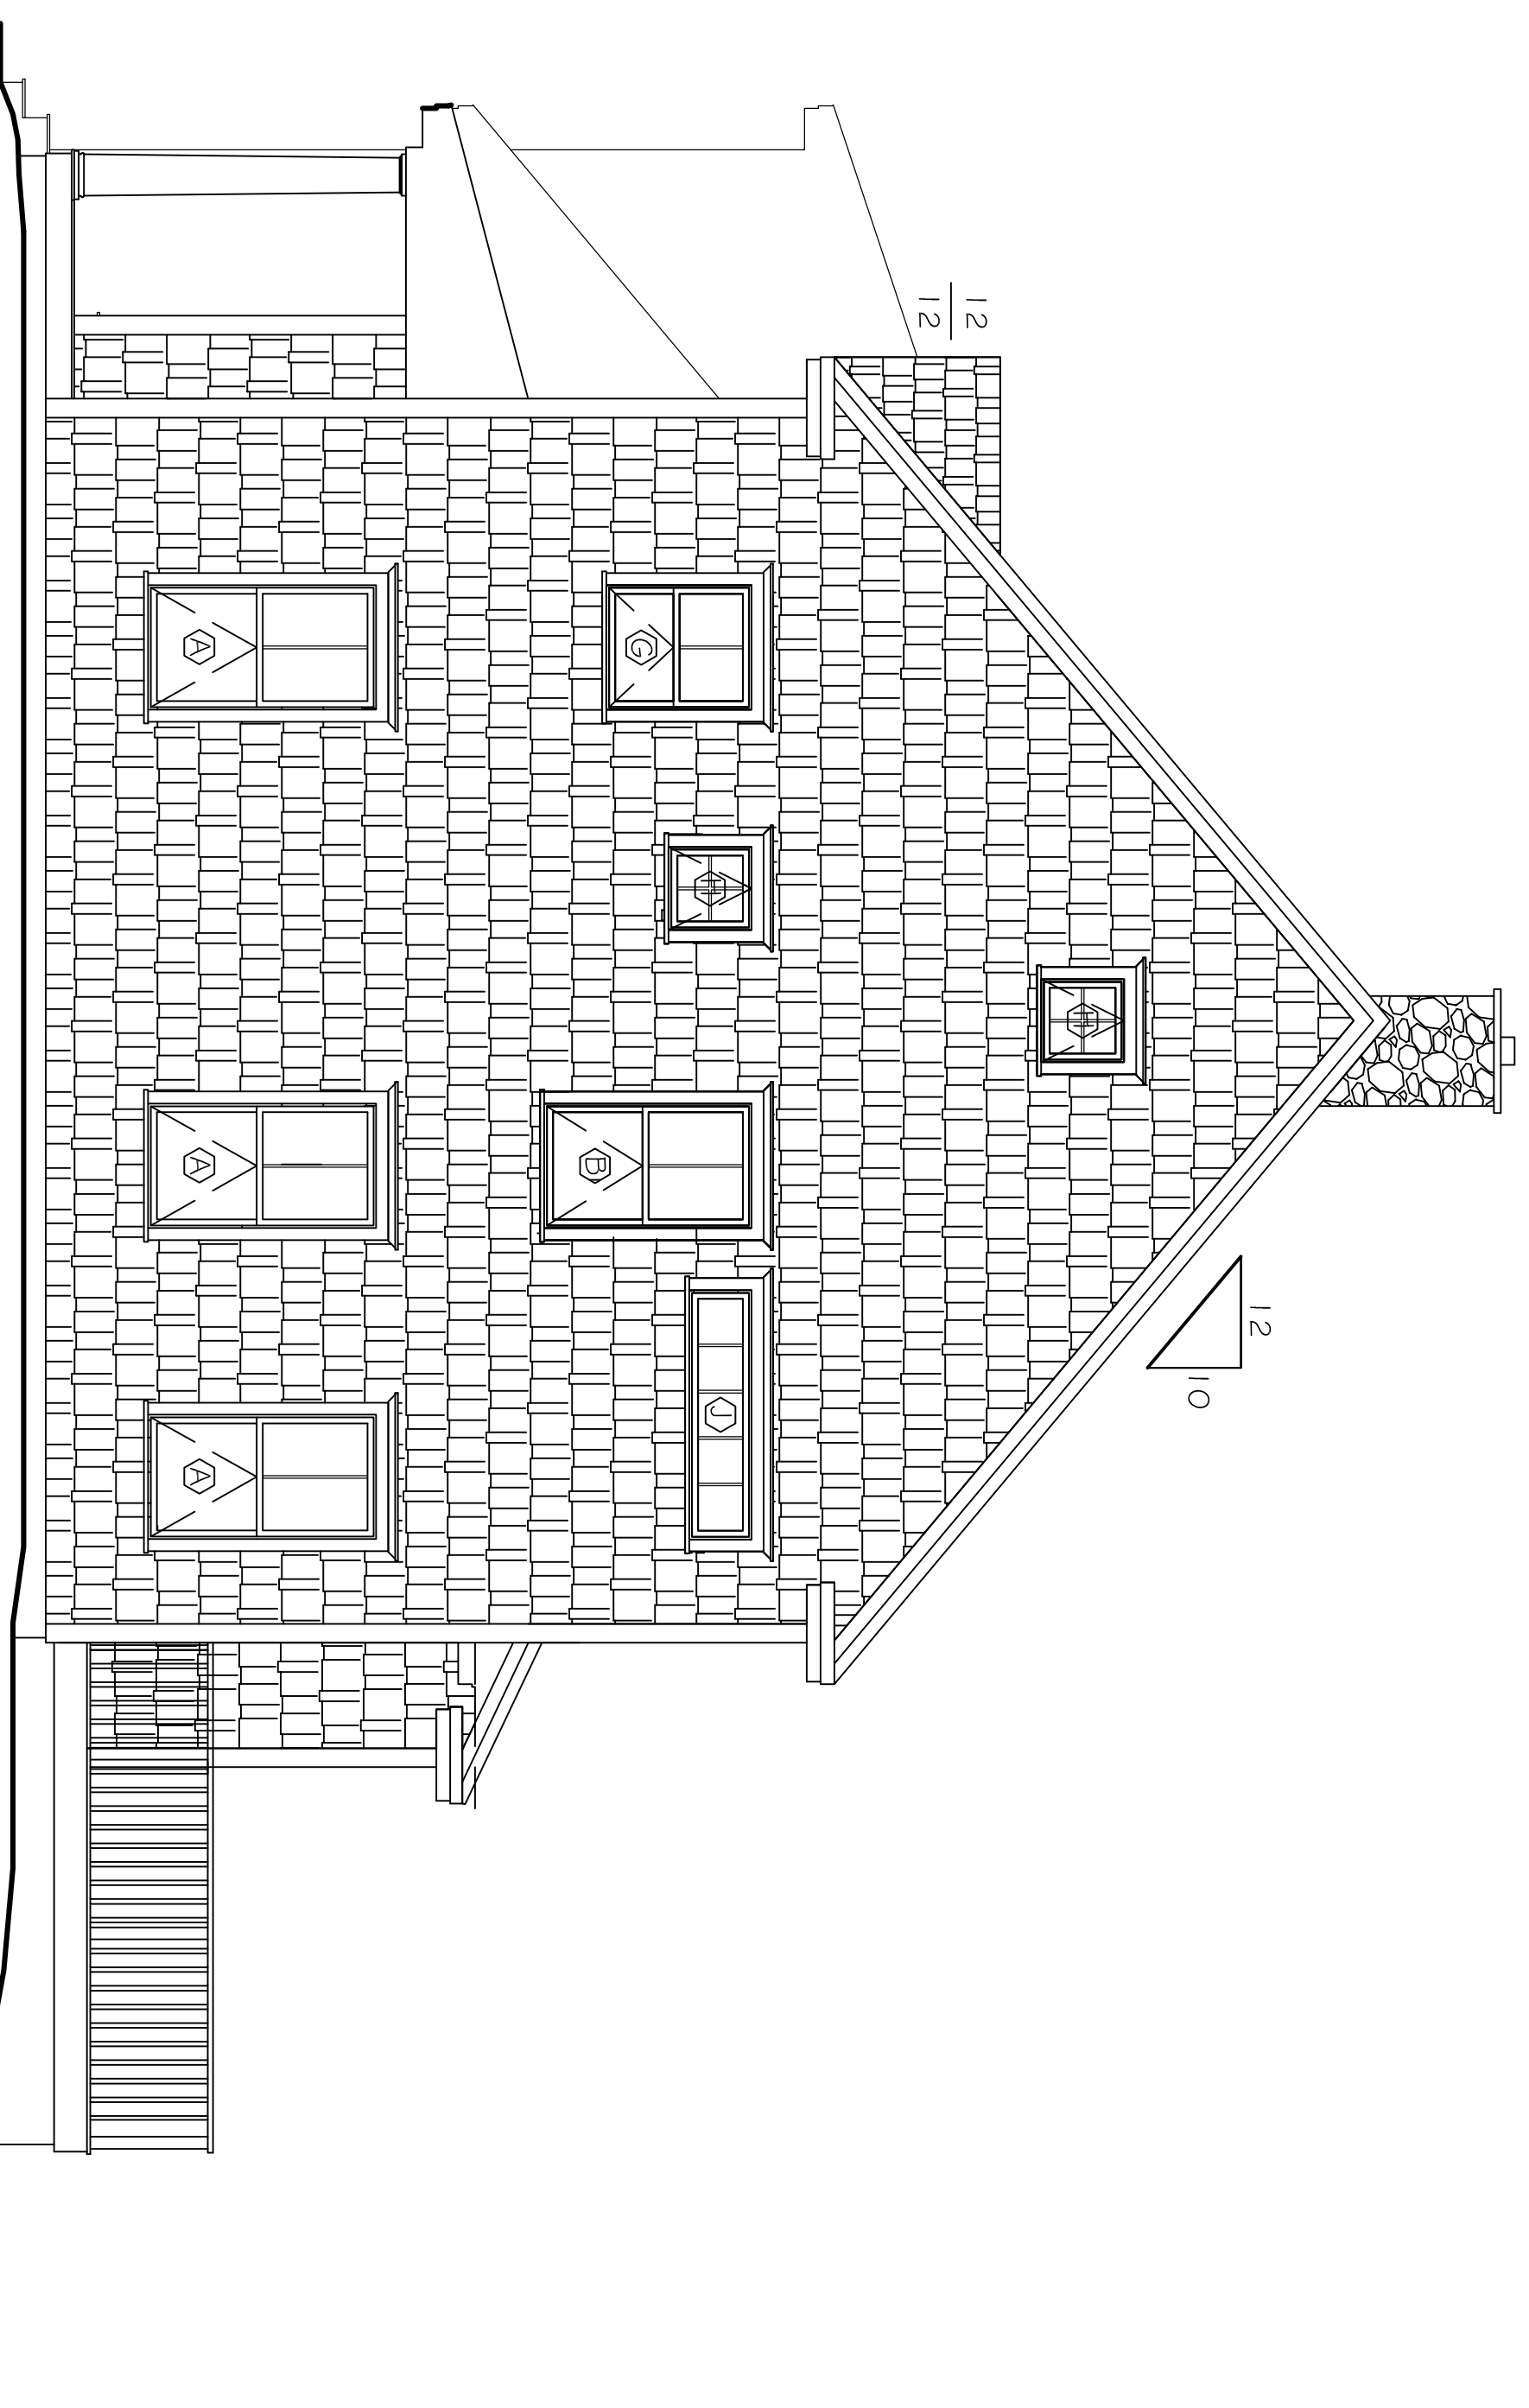

Sheet Title:

Right Elevation
Left Elevation

Date:
12.01.09.

Scale:
1/4" = 1'-0"

Revisions:
06.02.10.

Sheet Number:

A2.2

1 RIGHT ELEVATION
1/4" = 1'-0"

2 LEFT ELEVATION
1/4" = 1'-0"