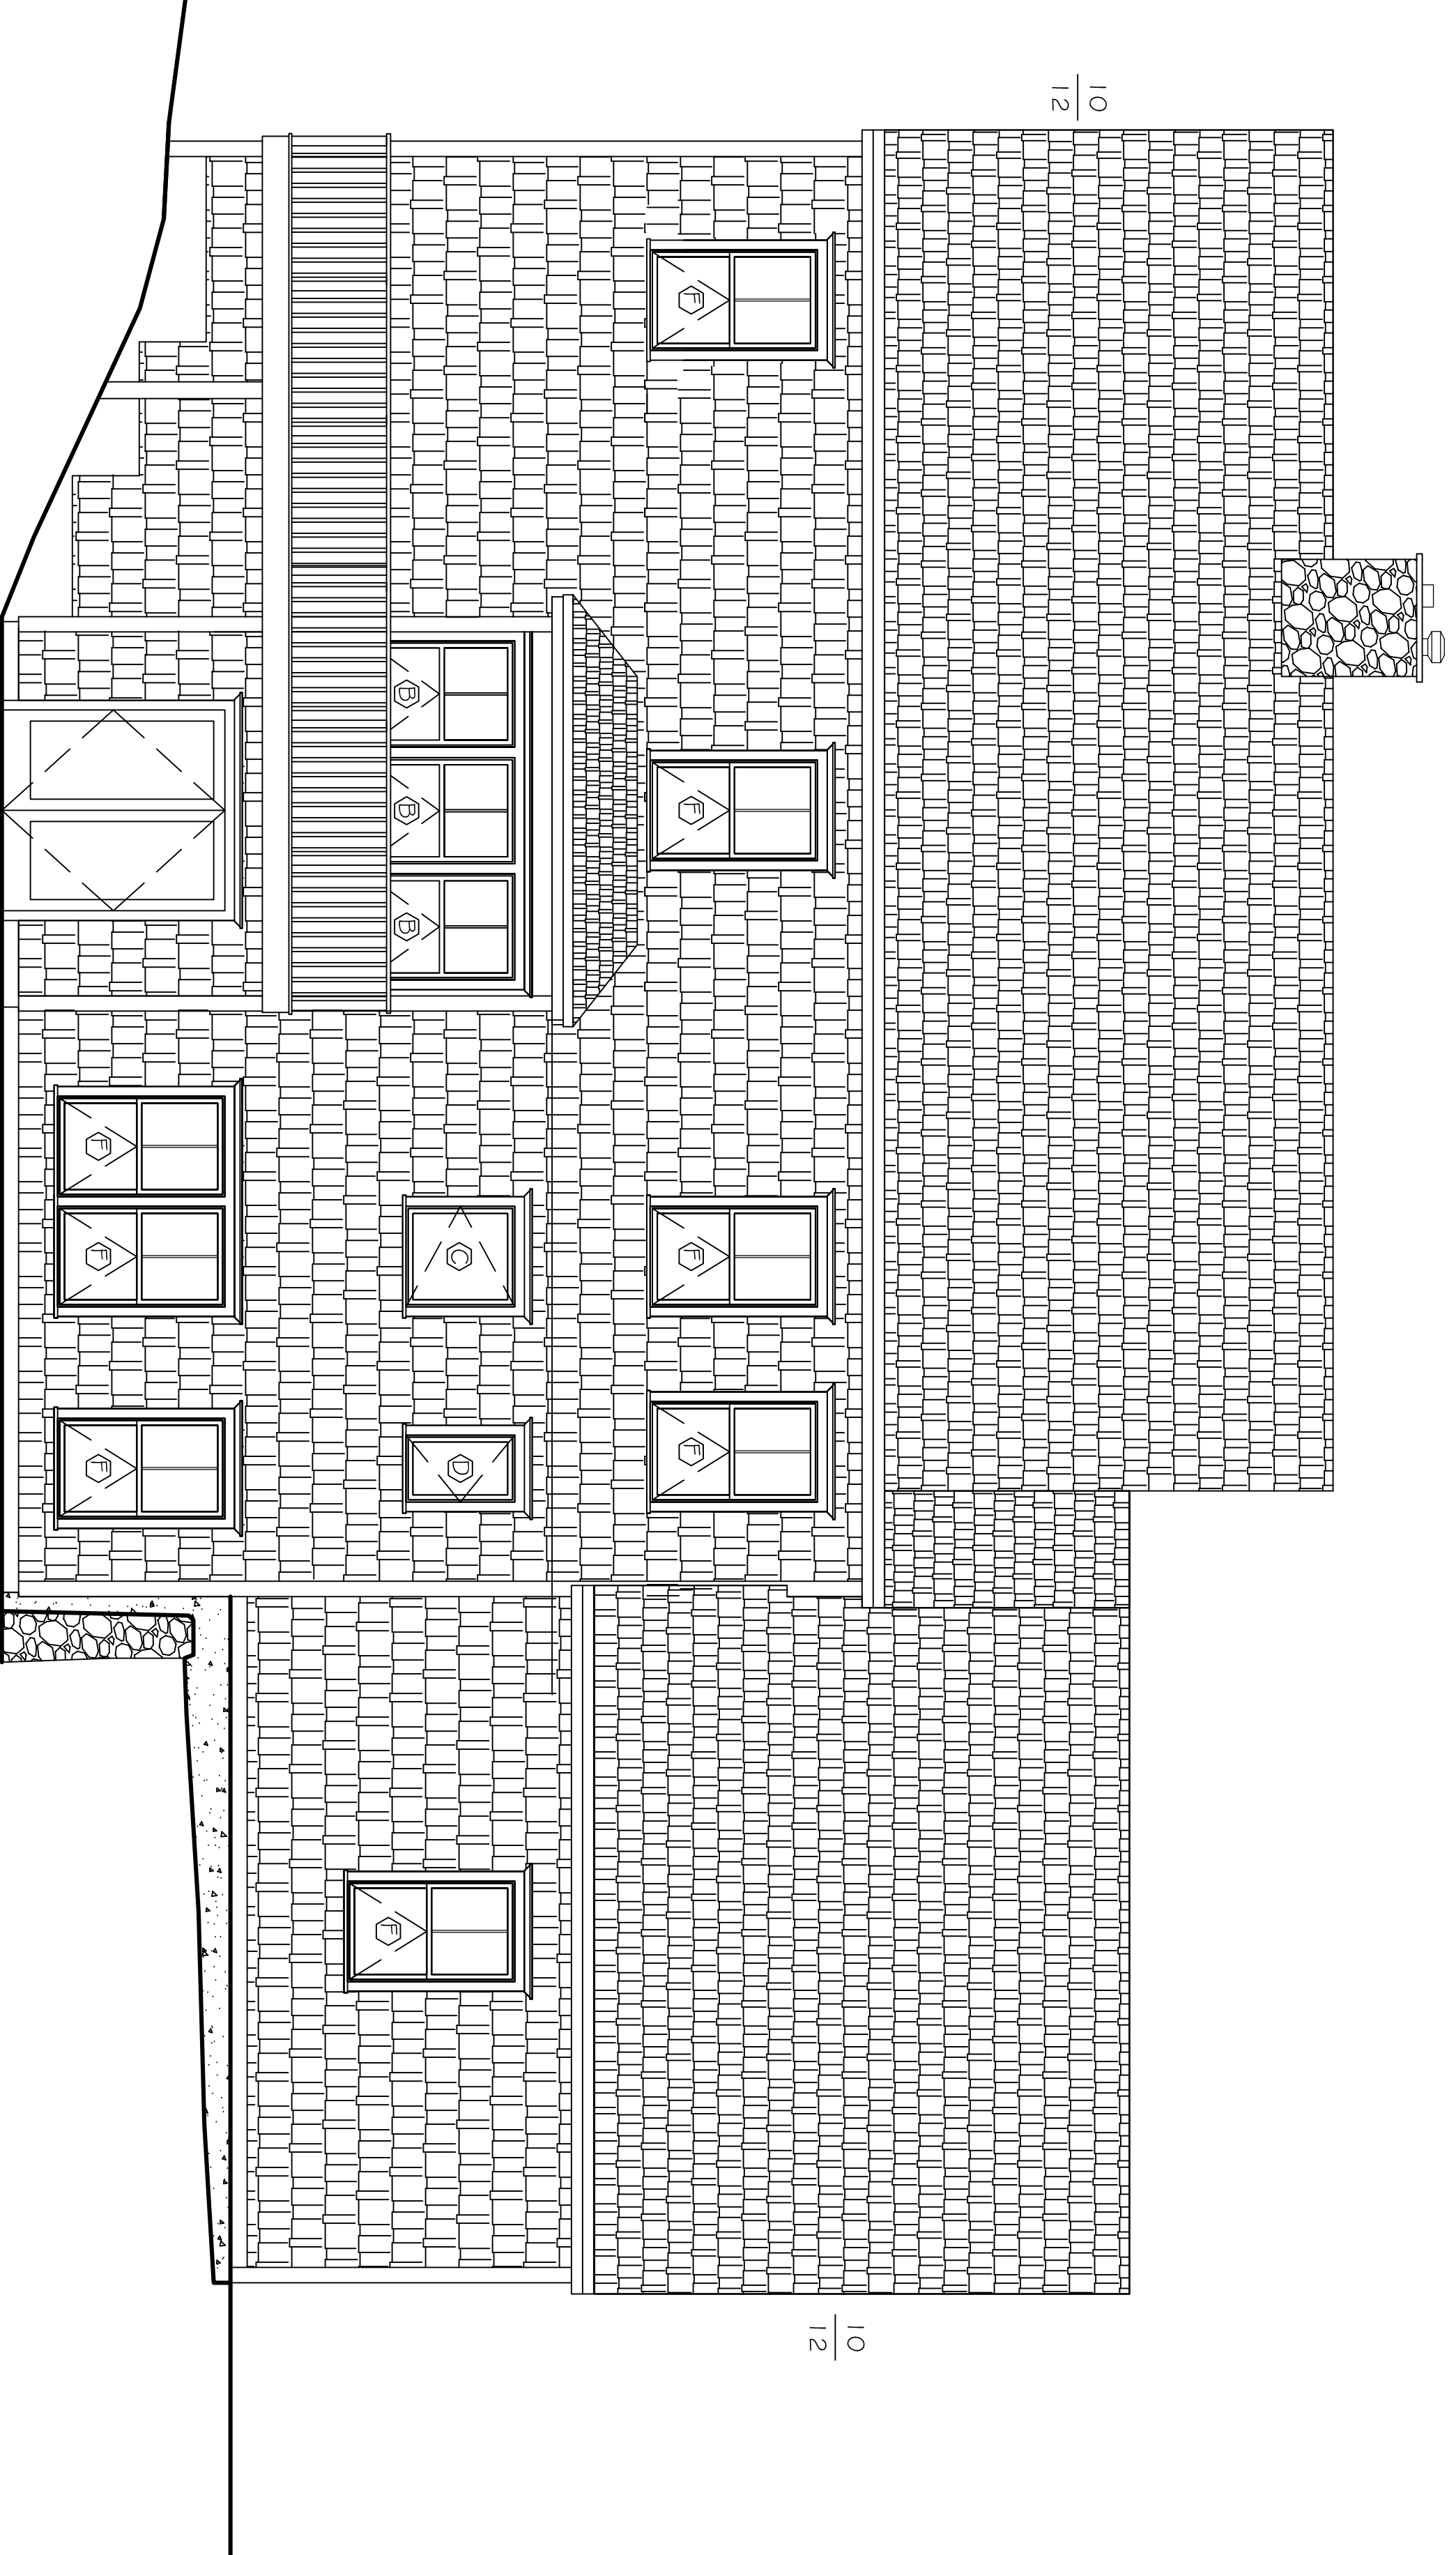

Sheet Title:

Front Elevation
Rear Elevation

Date:
12.01.09.

Scale:
1/4" = 1'-0"

Revisions:
06.02.10.

Sheet Number:

A2.1

1 FRONT ELEVATION
1/4" = 1'-0"

2 REAR ELEVATION
1/4" = 1'-0"