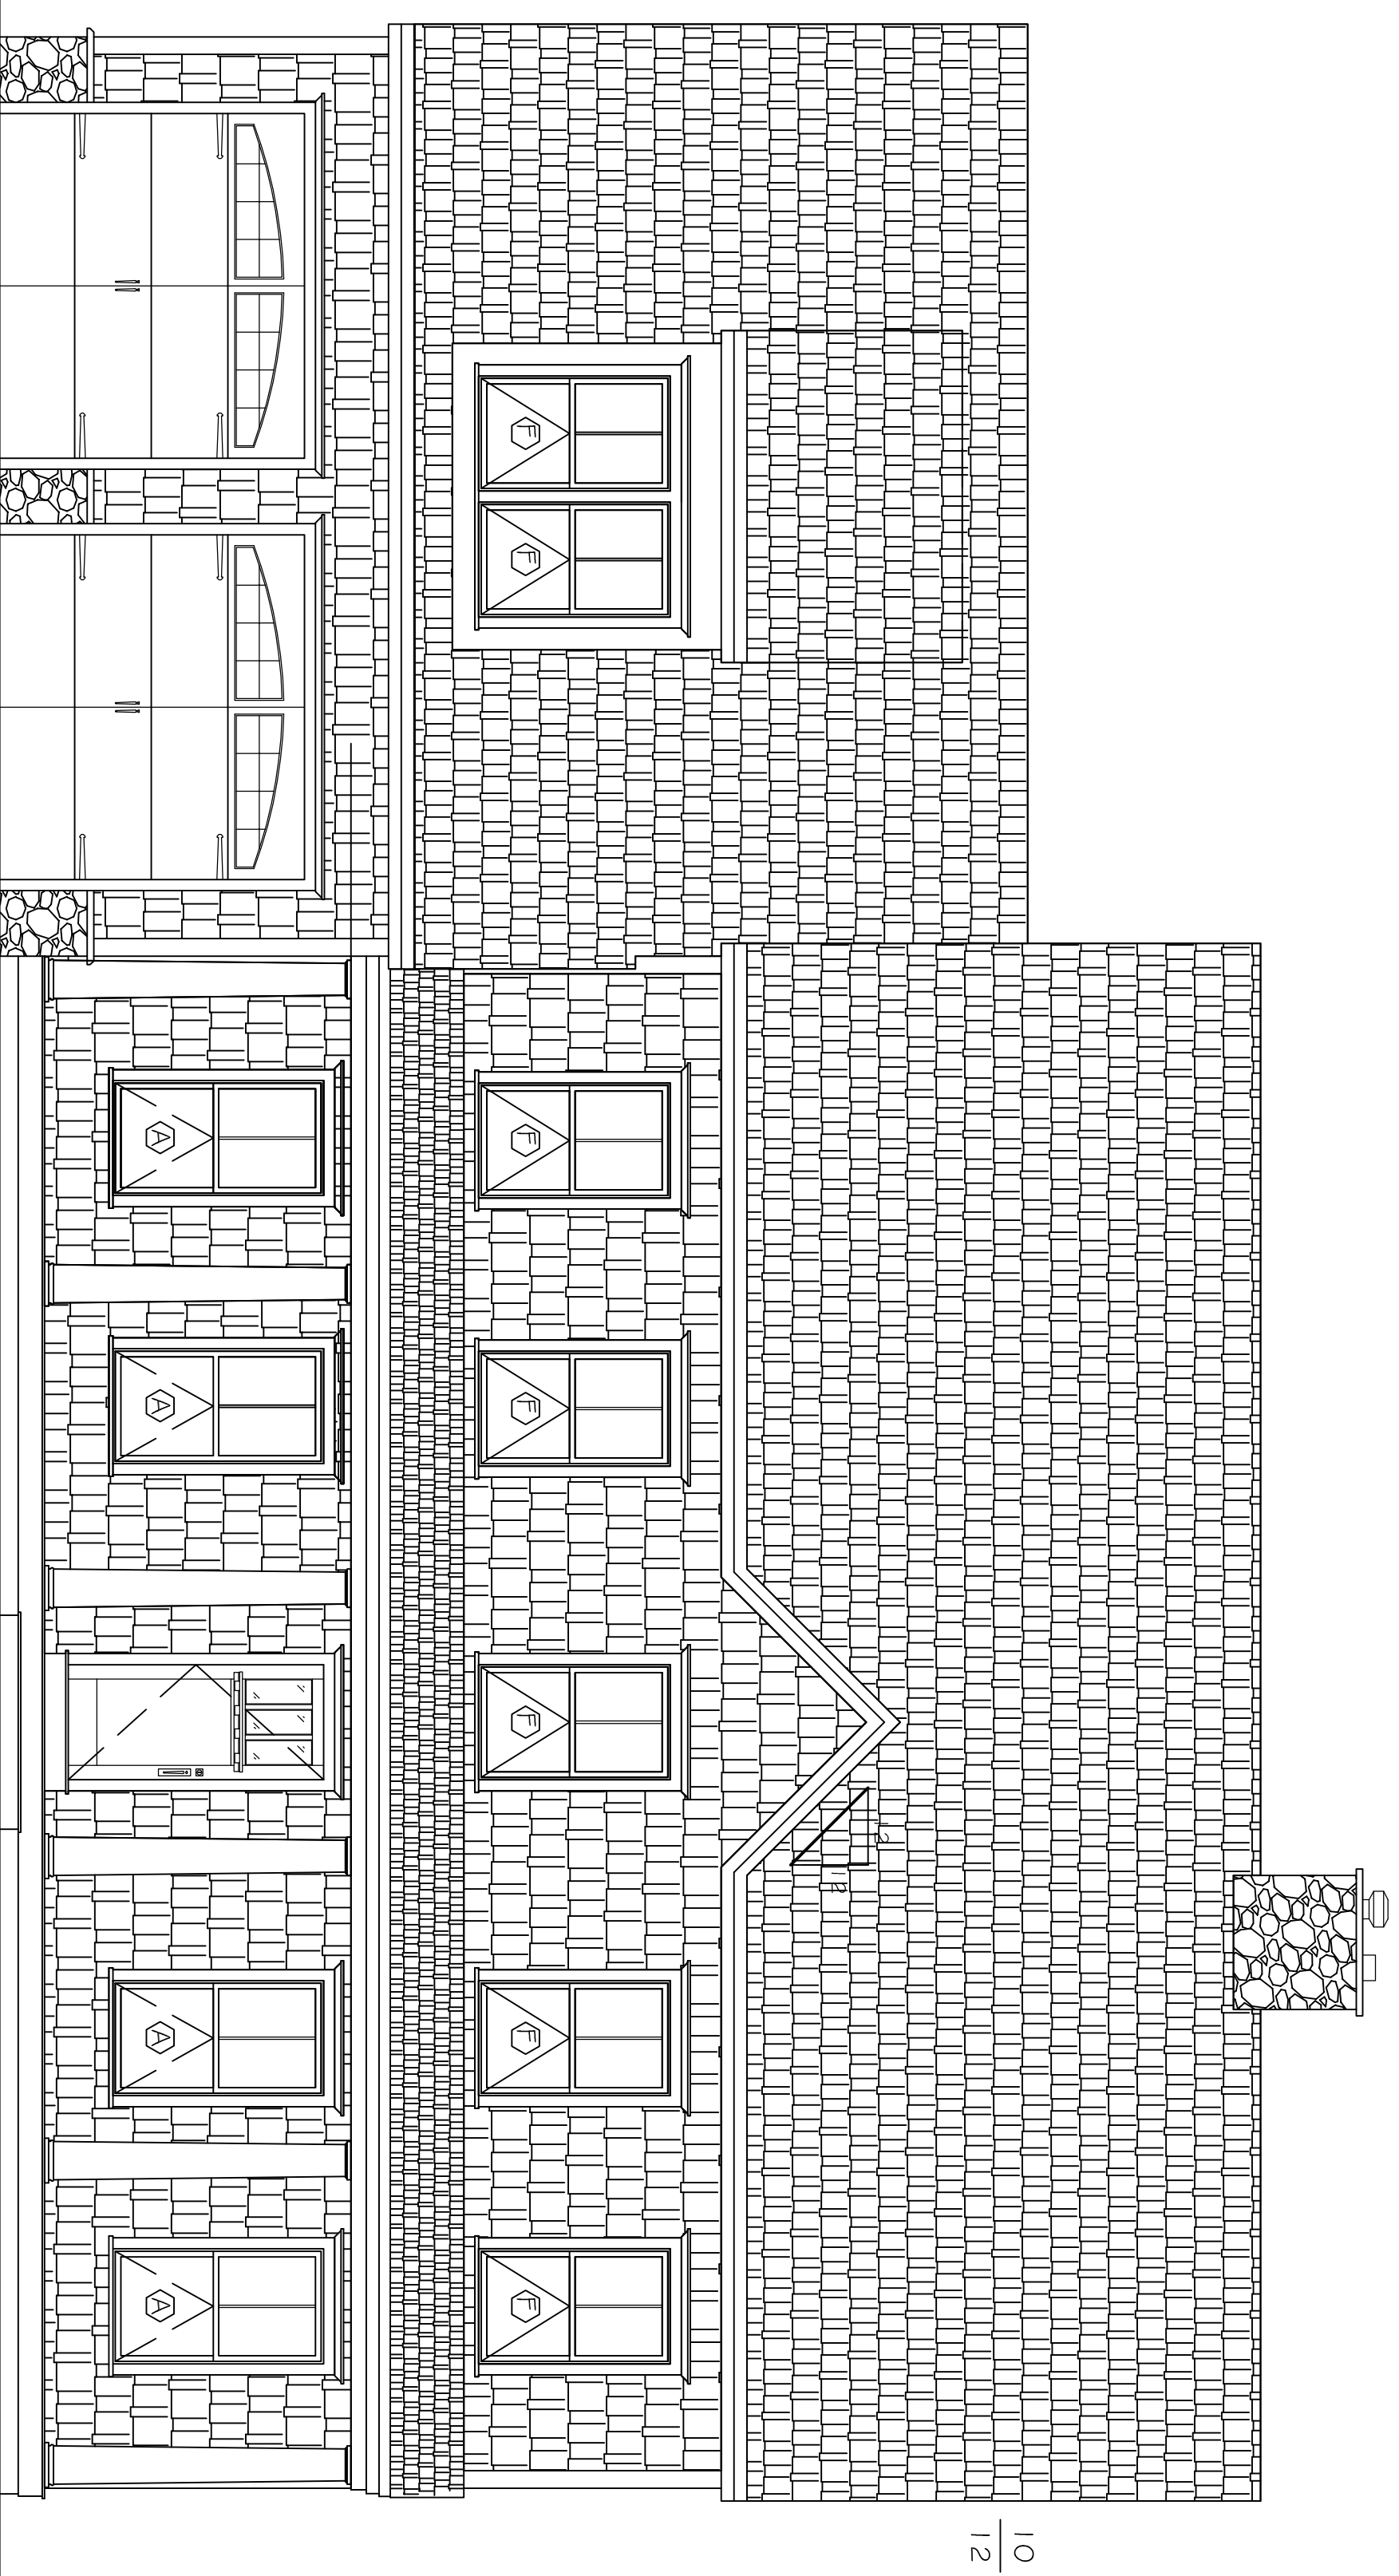

Sheet Title:

Front Elevation
Rear Elevation

Date:
12.01.09.

Scale:
1/4" = 1'-0"

Revisions:
06.02.10.

Sheet Number:

A2.1

1 FRONT ELEVATION
1/4" = 1'-0"

2 REAR ELEVATION
1/4" = 1'-0"