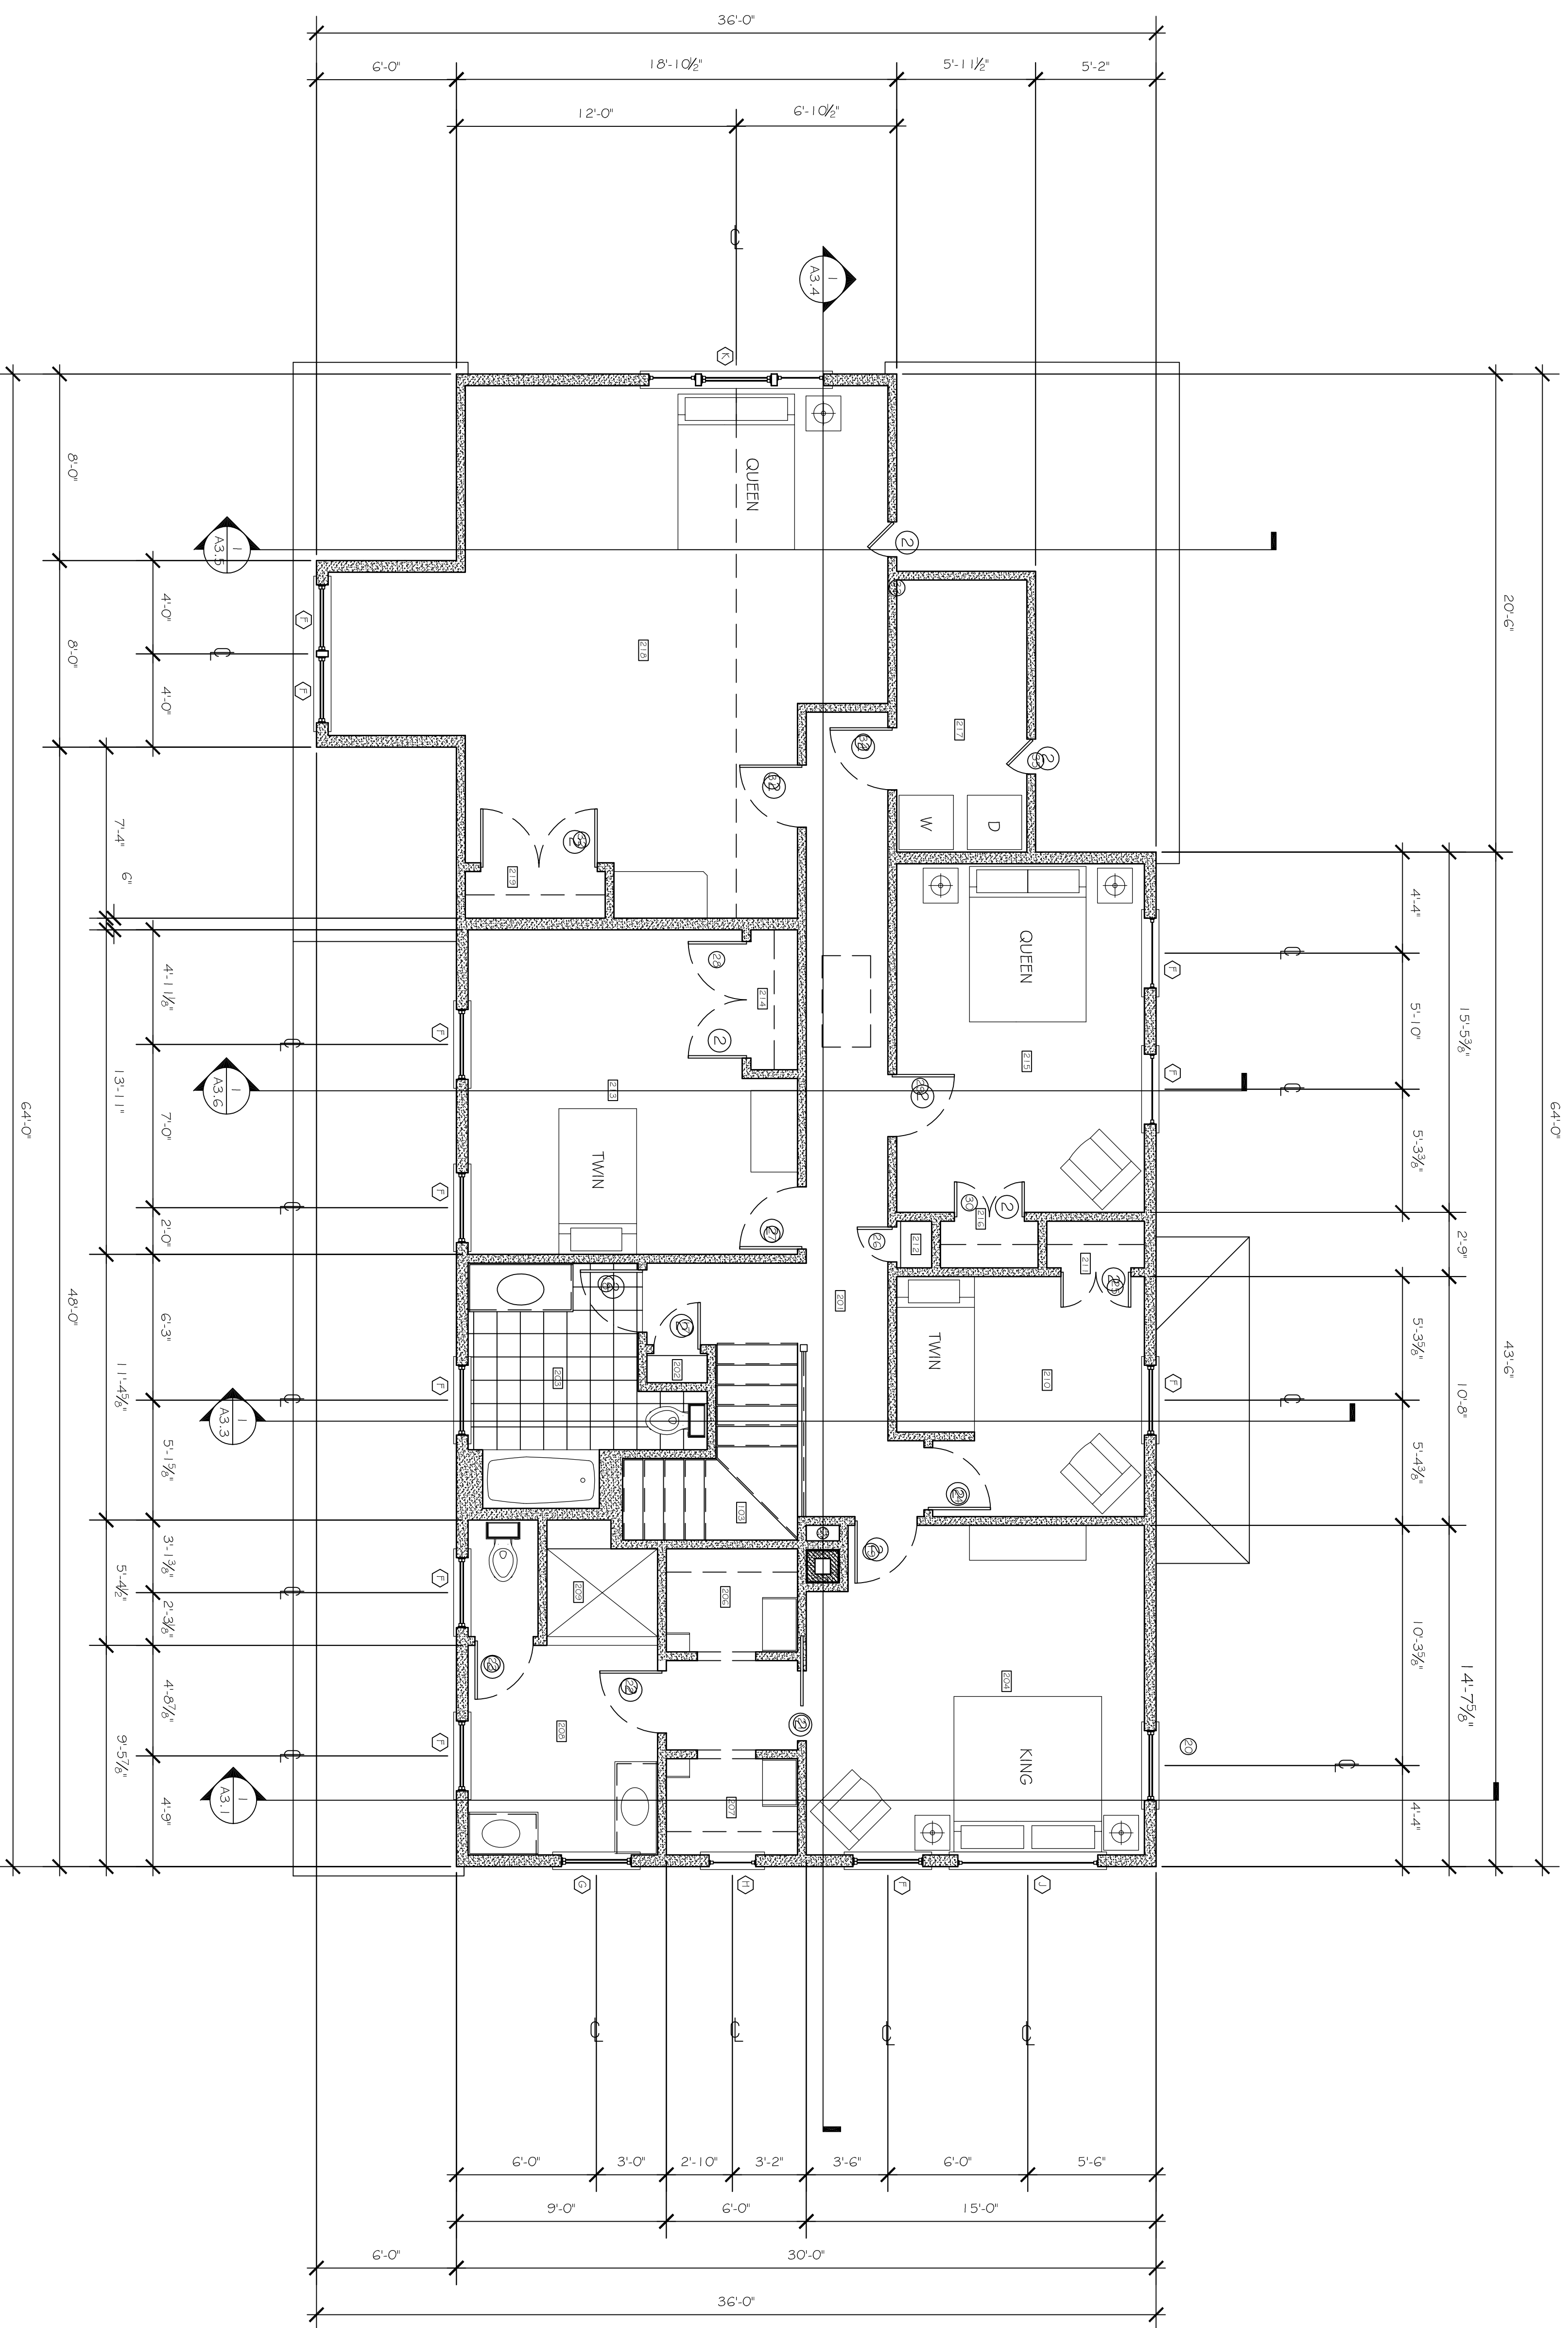

Sheet Title:

Second Floor
Plan

Date:
11.01.09.

Scale:
1/4" = 1'-0"

Revisions:
06.02.10.

Sheet Number:

A1.3

1 SECOND FLOOR PLAN
1/4" = 1'-0"