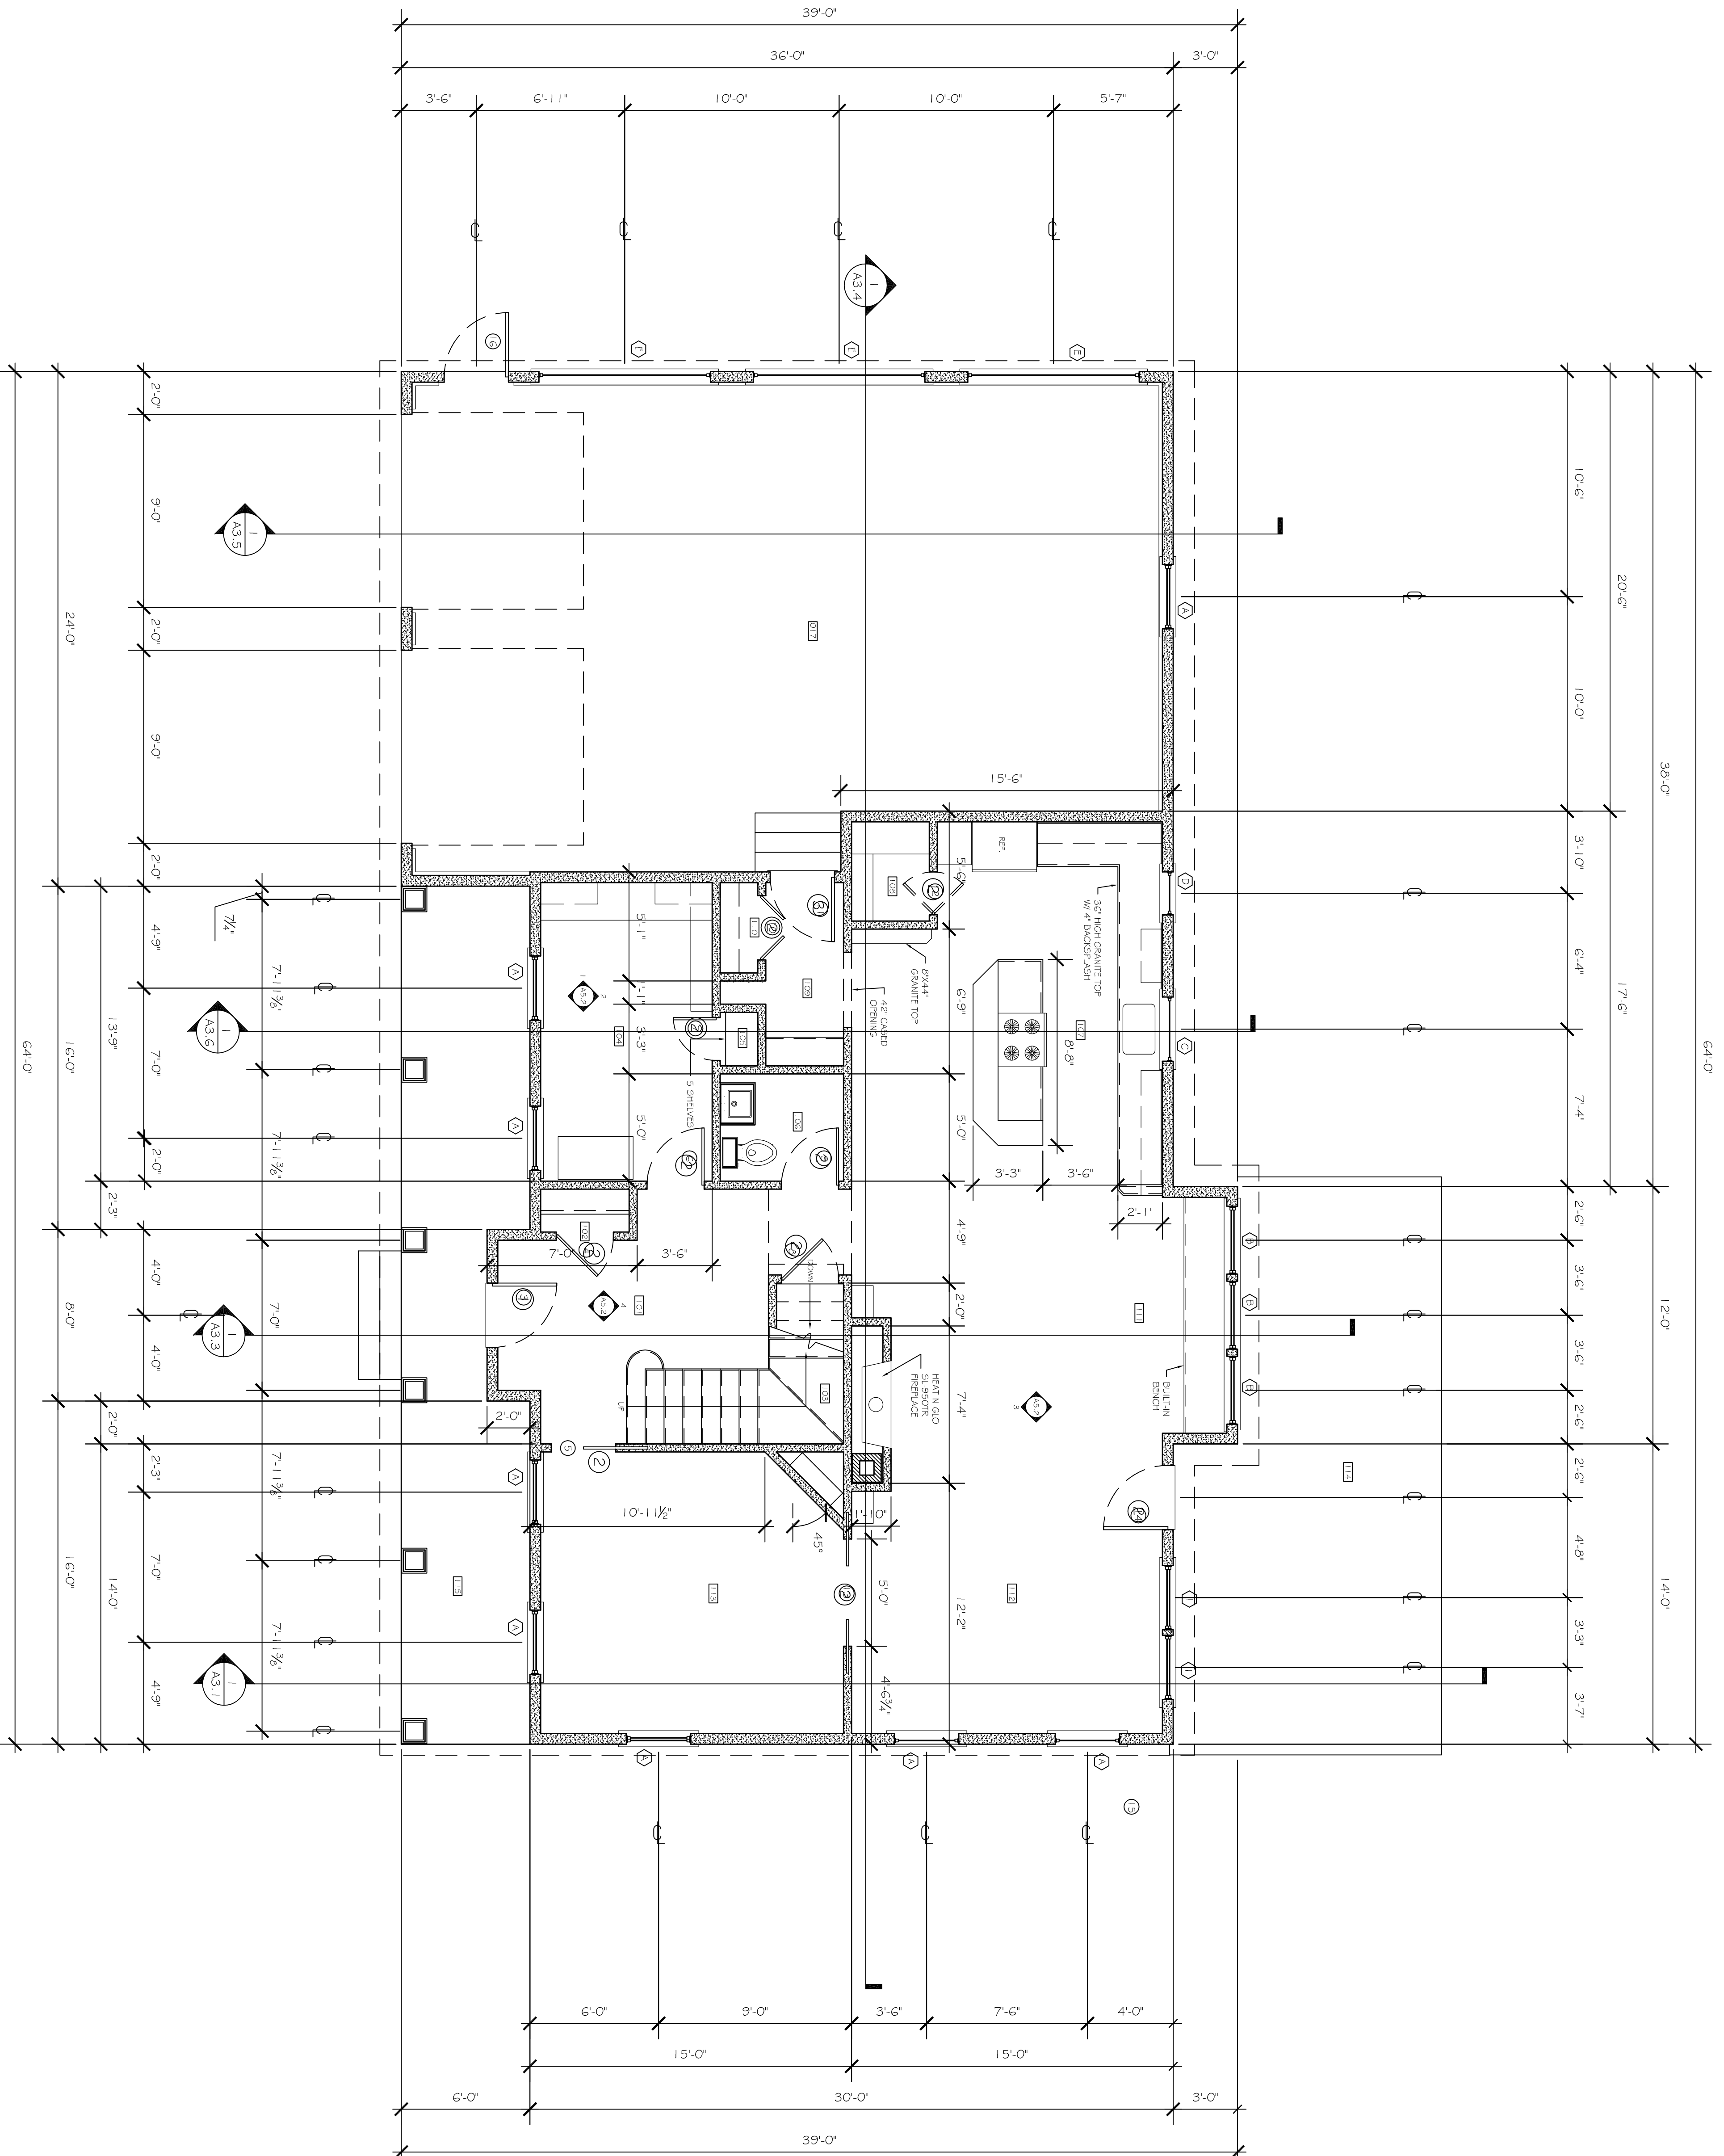

Sheet Title:

First Floor  
Plan

Date:  
12.01.09.

Scale:  
1/4" = 1'-0"

Revisions:  
06.02.10.

Sheet Number:

**A1.2**

1 FIRST FLOOR PLAN  
1/4" = 1'-0"