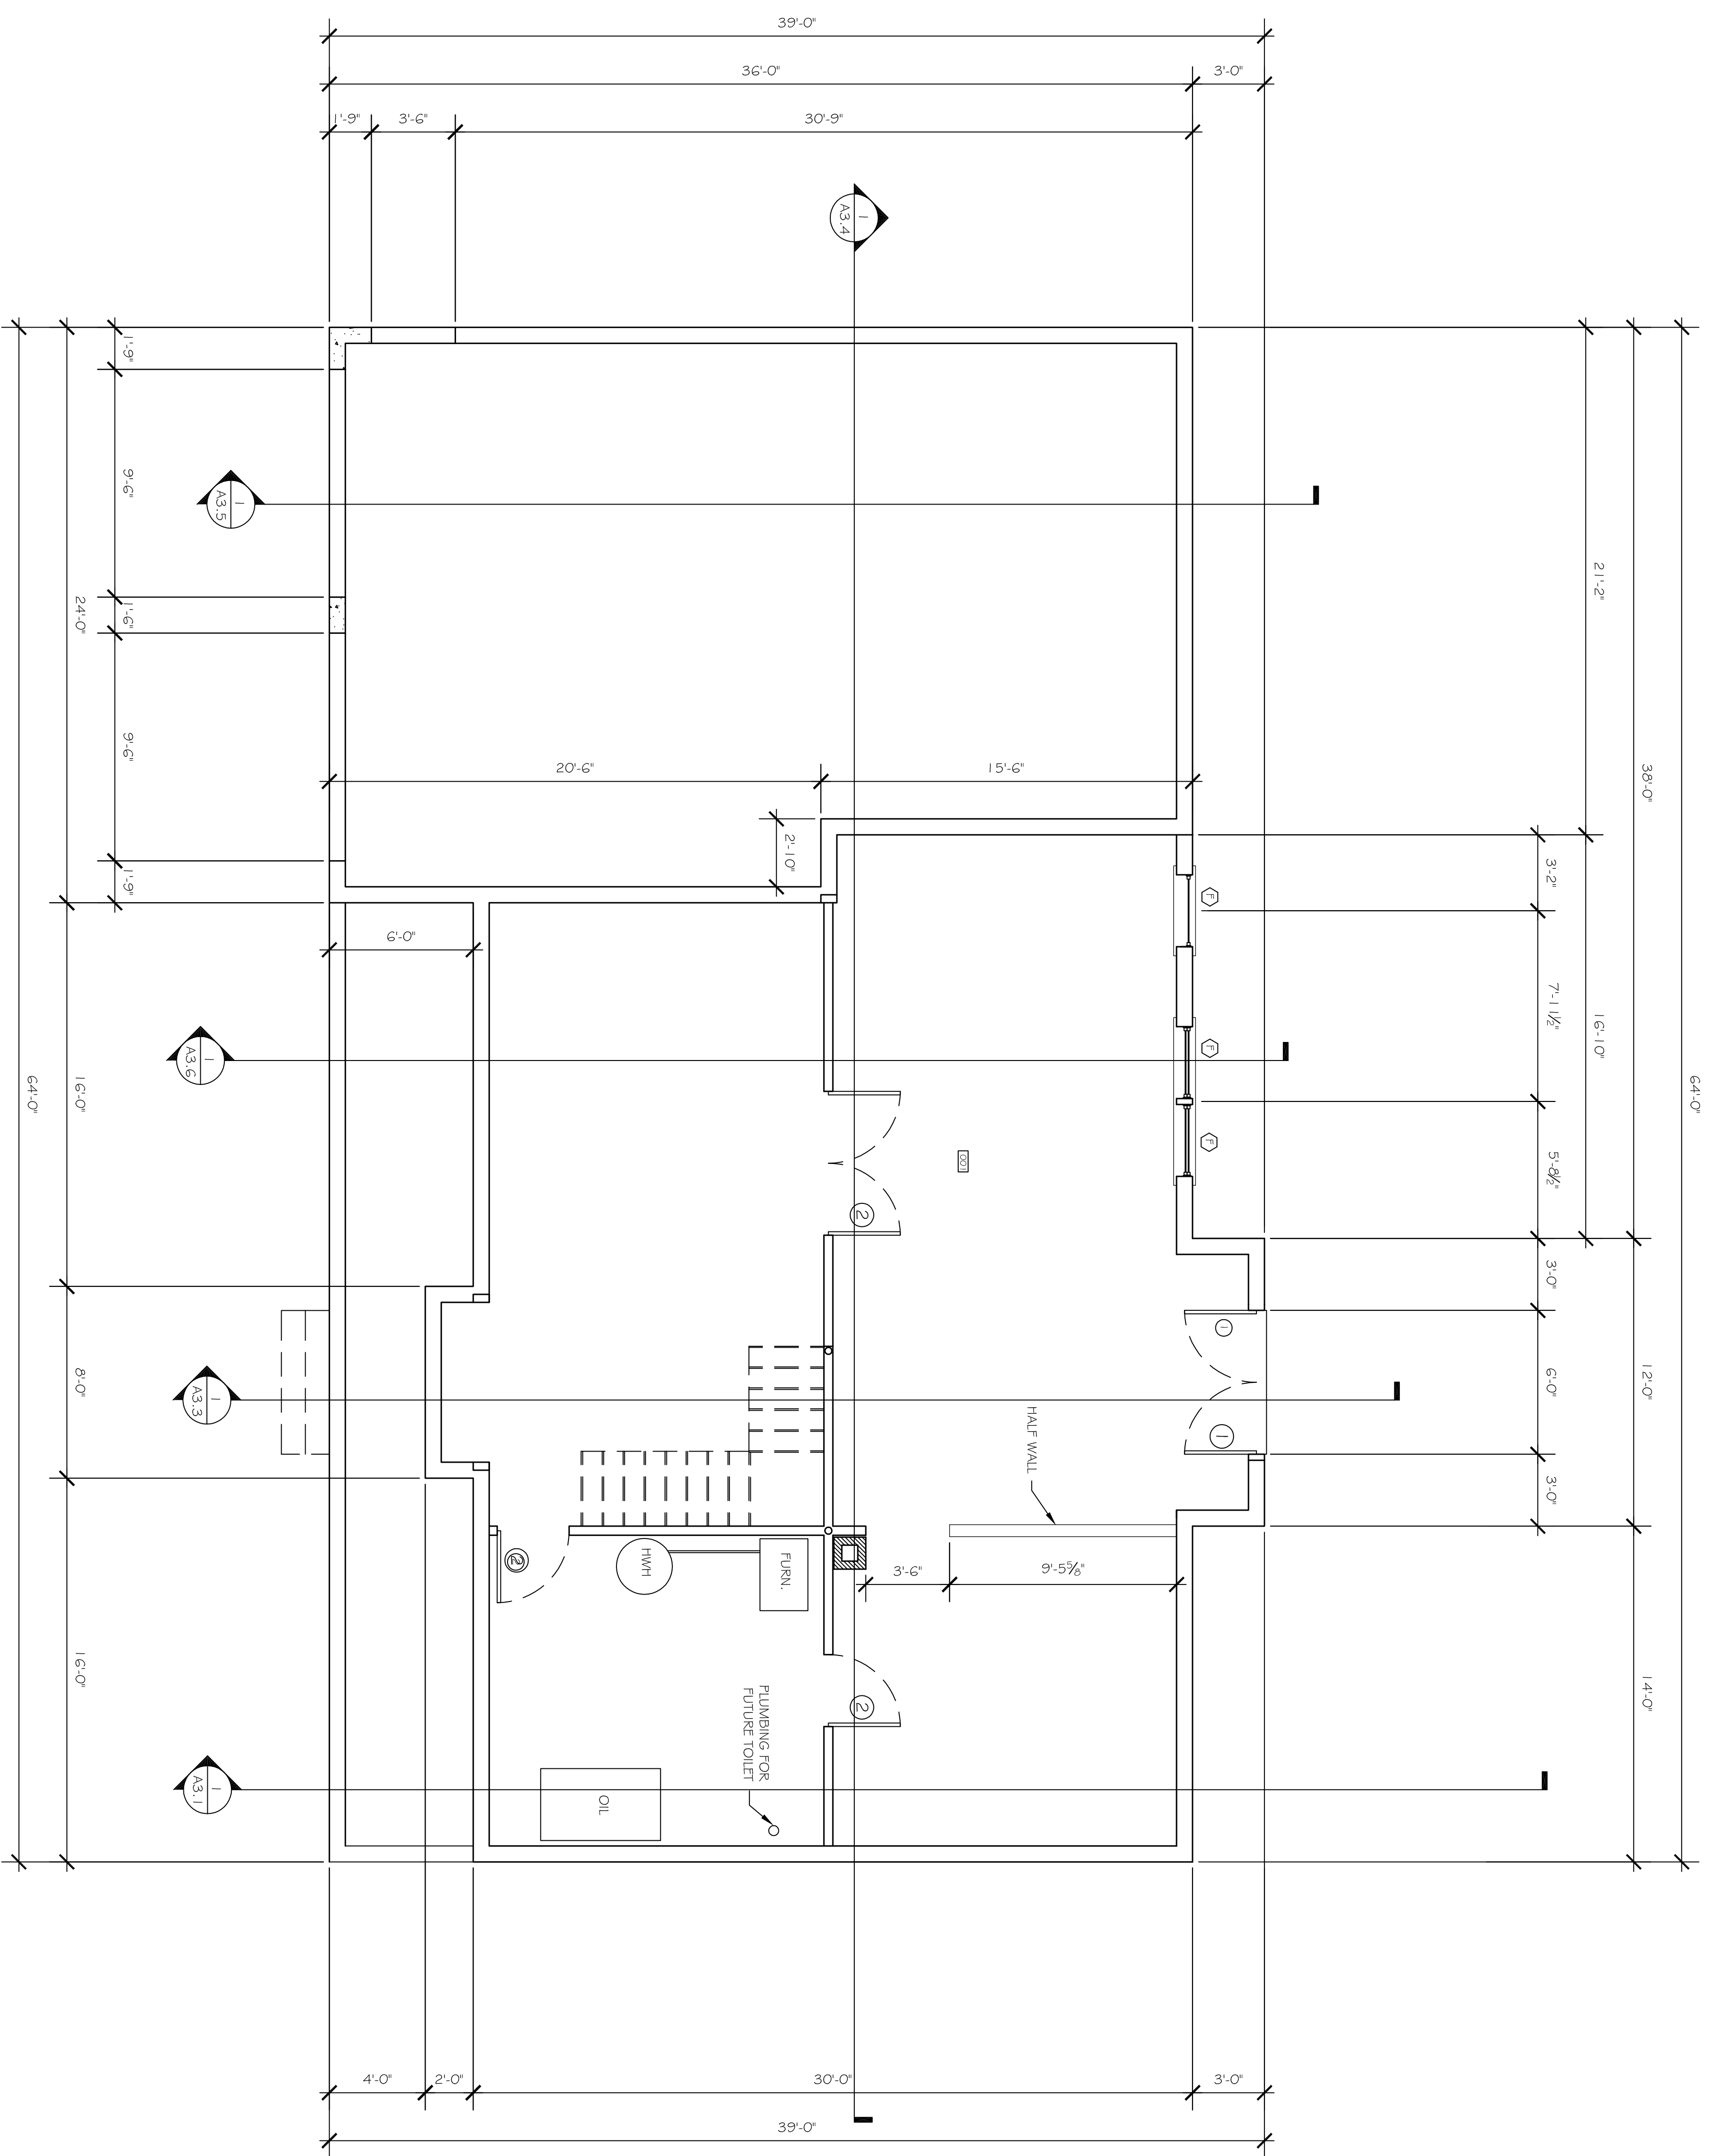

Scale:
1/4" = 1'-0"

Revisions:
06.02.10.

Sheet Number:

A1.1

1 BASEMENT PLAN
1/4" = 1'-0"