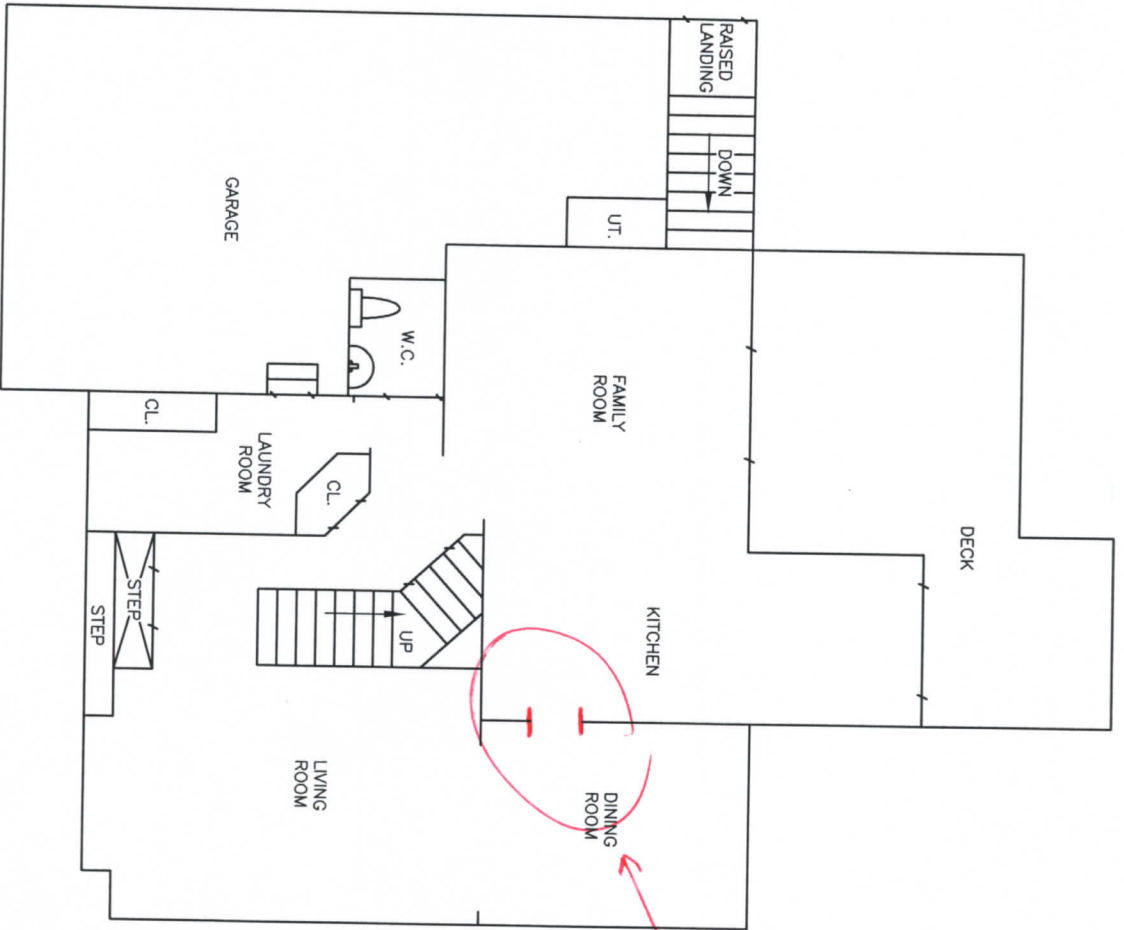

FIRST FLOOR

SCALE: 1" = 10'  
0' 10'

KITCHEN/DINING  
WALL #1

THIS OPENING IS  
CURRENTLY 32"  
THE PROPOSED OPENING  
TO BE 38"  
BEAM TO 44"

INDICATES DOOR