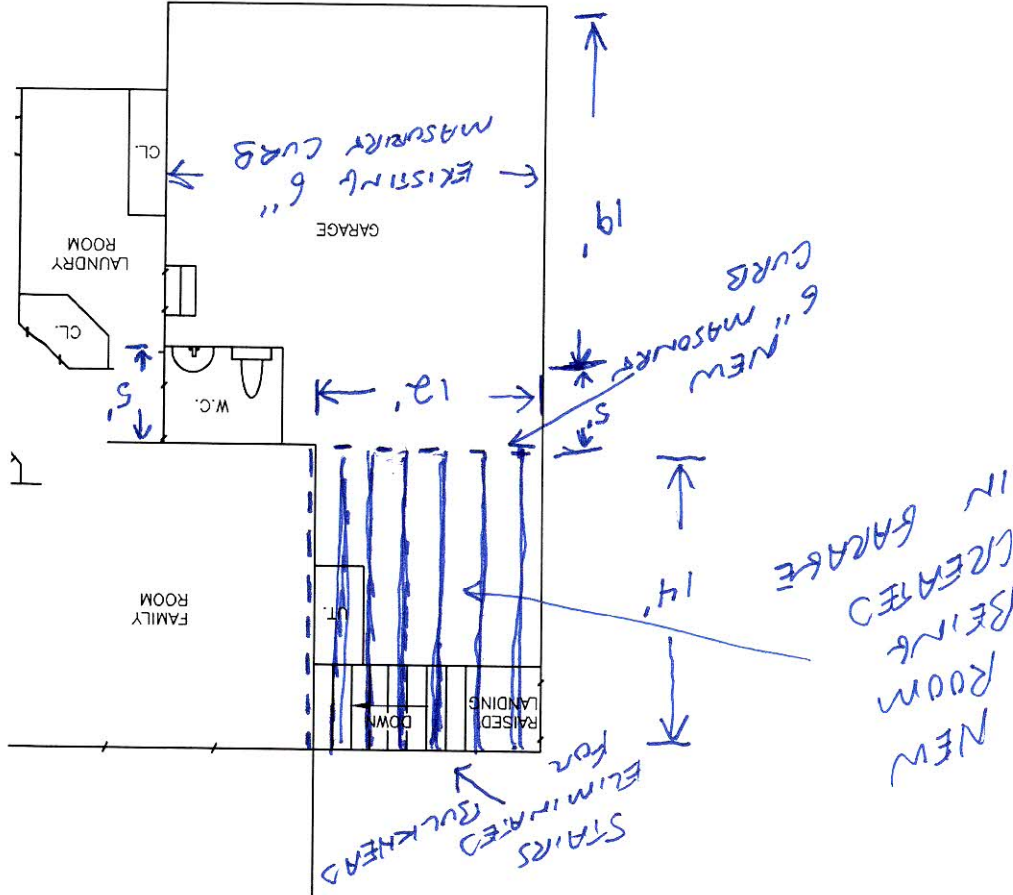

11 KINGSMARK LANE

FIRST FLOOR
SCALE: 1" = 10'

(135.73)