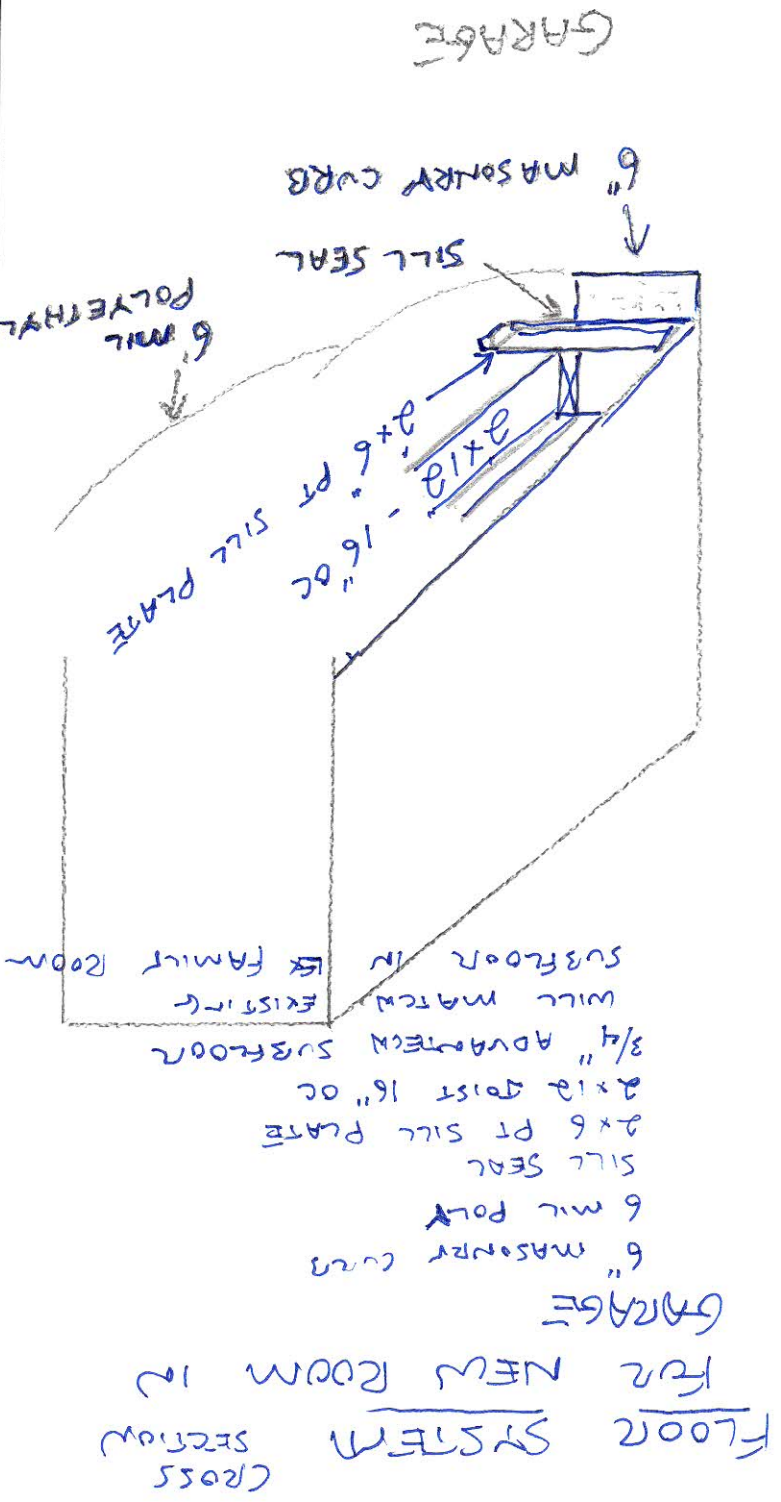

11 KINGSMARK LANE

FIRST FLOOR
SCALE: 1" = 10'

(135.73)