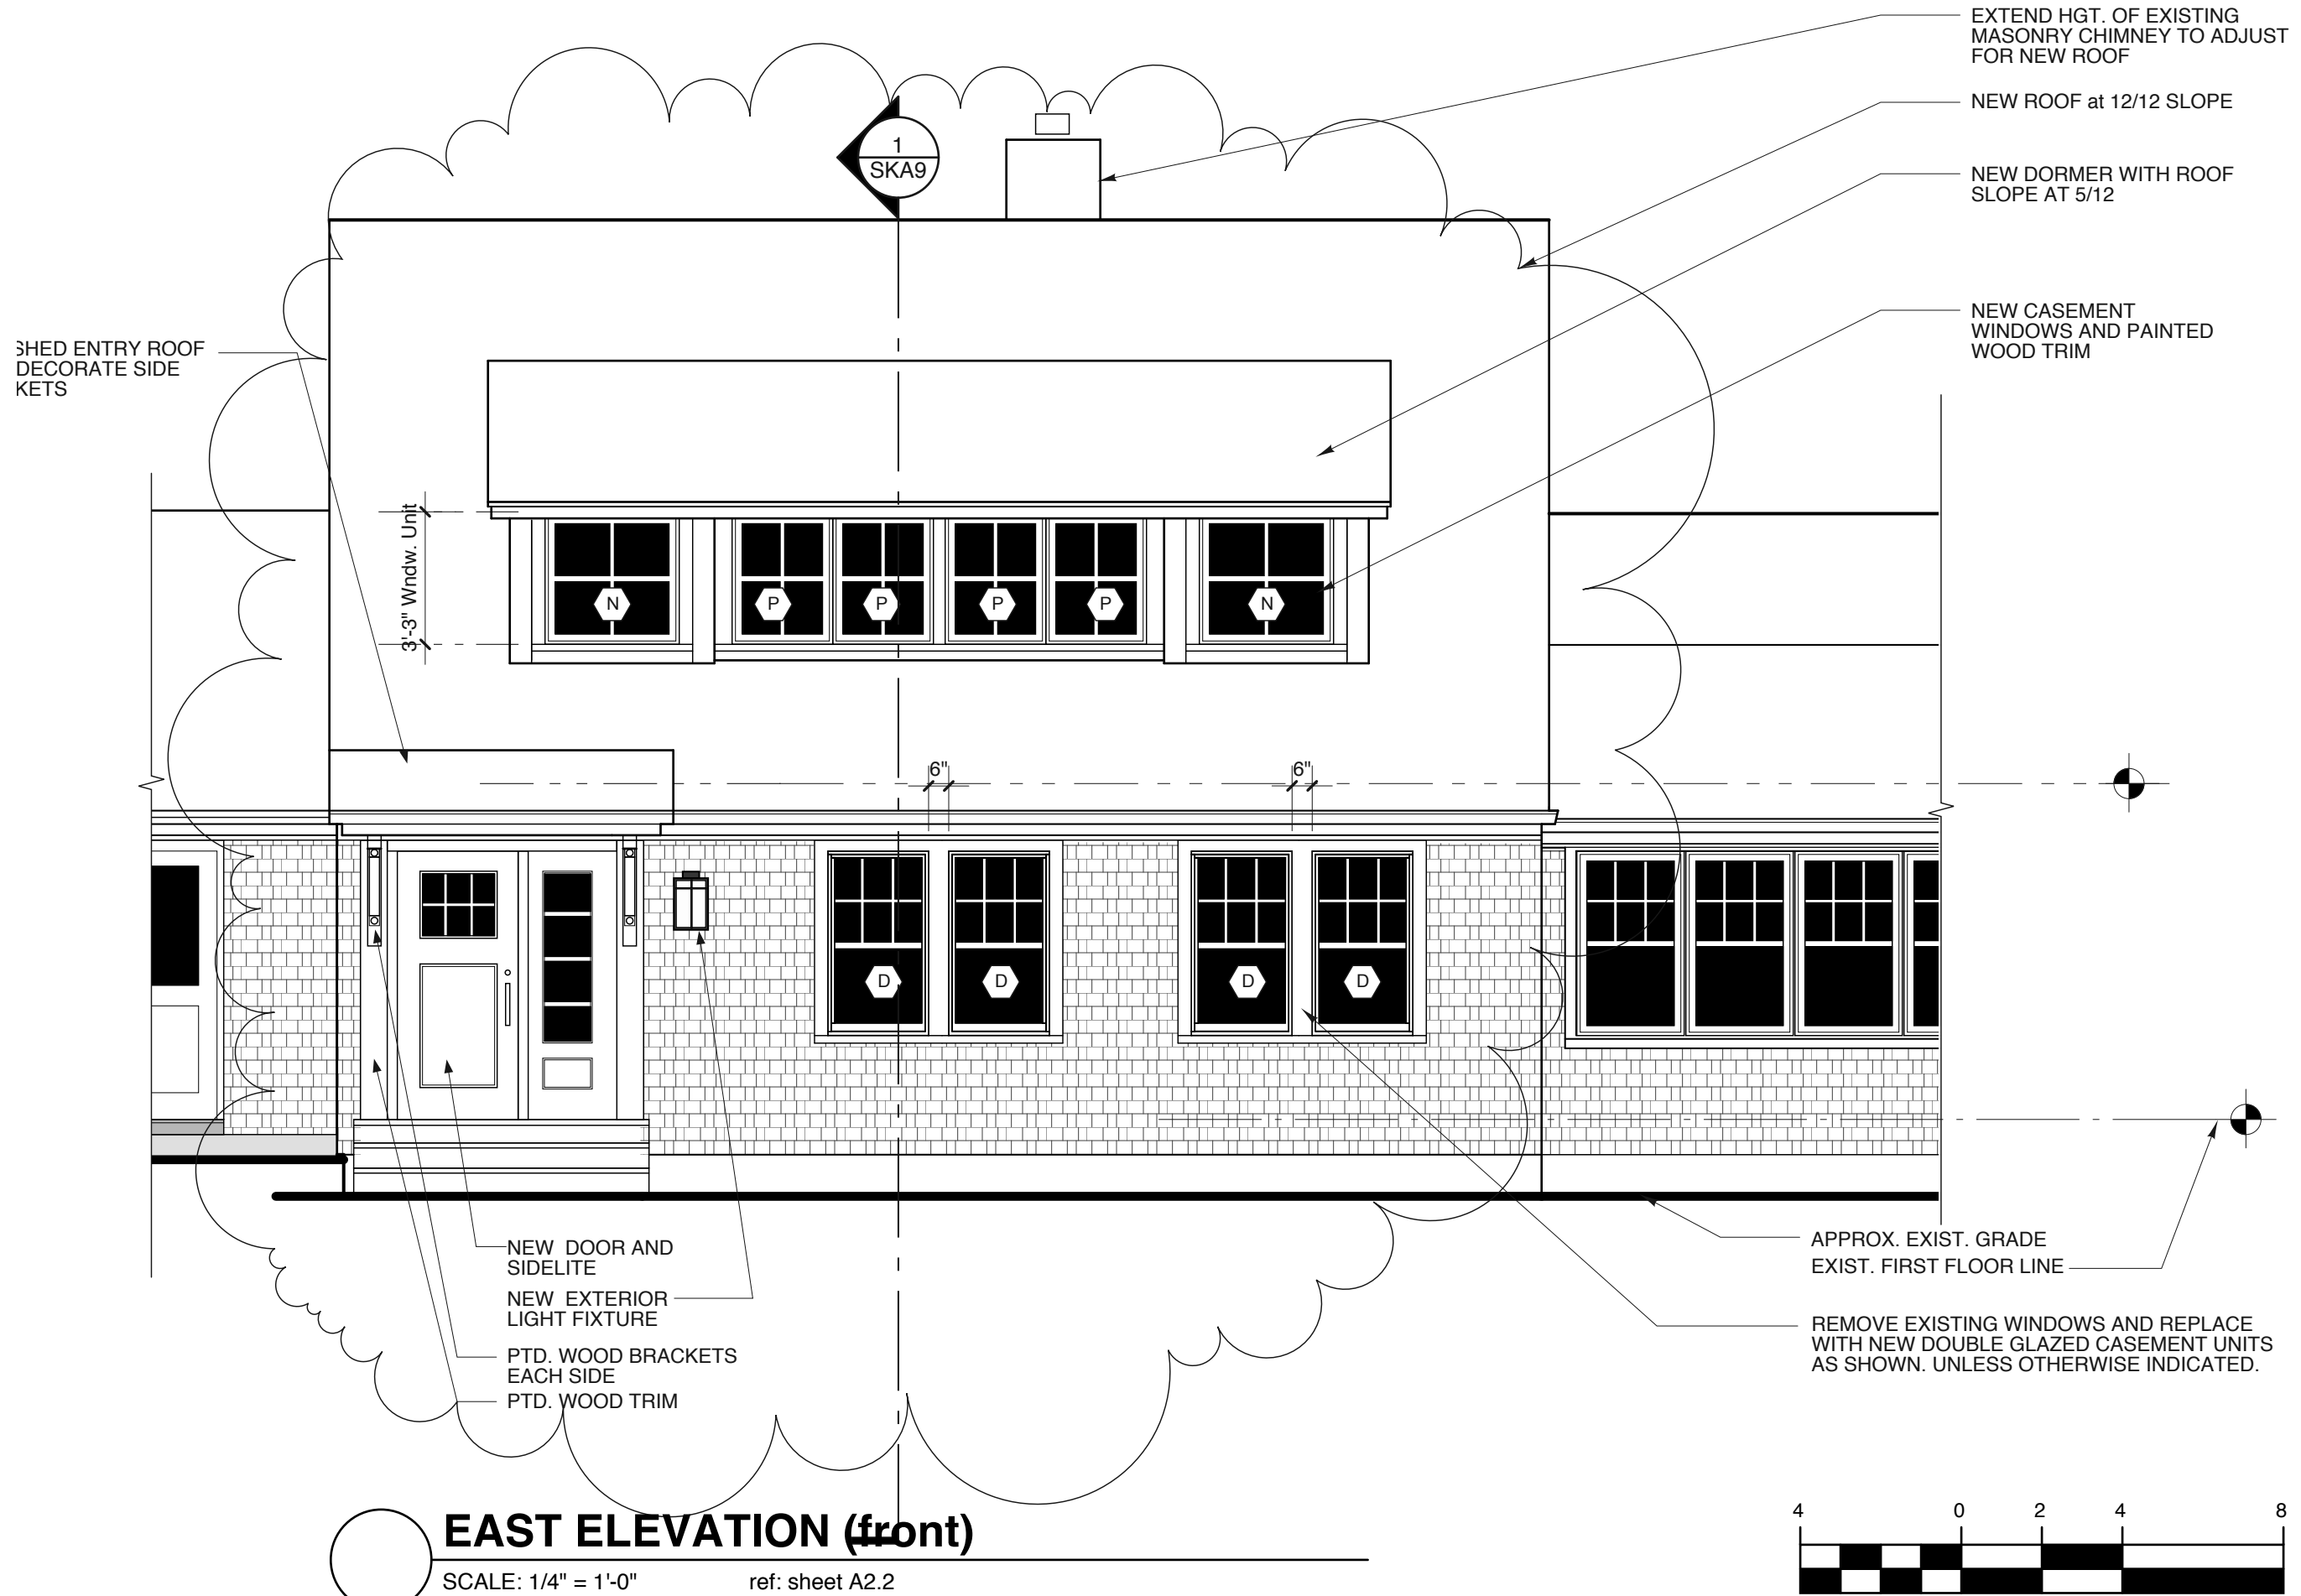

Copyright 2016 Richard Renner | Architects

Richard Renner | Architects
Portland, ME
207.773.9699
Sherborn, MA
508.651.2385

Constantine - Dresser Residence East Elevation

Project No. 2014-01100

Scale:

Date: 03/29/2016 Revised:

Constantine
Dresser
Residence

SKA-7

EAST ELEVATION (front)
SCALE: 1/4" = 1'-0" ref: sheet A2.2