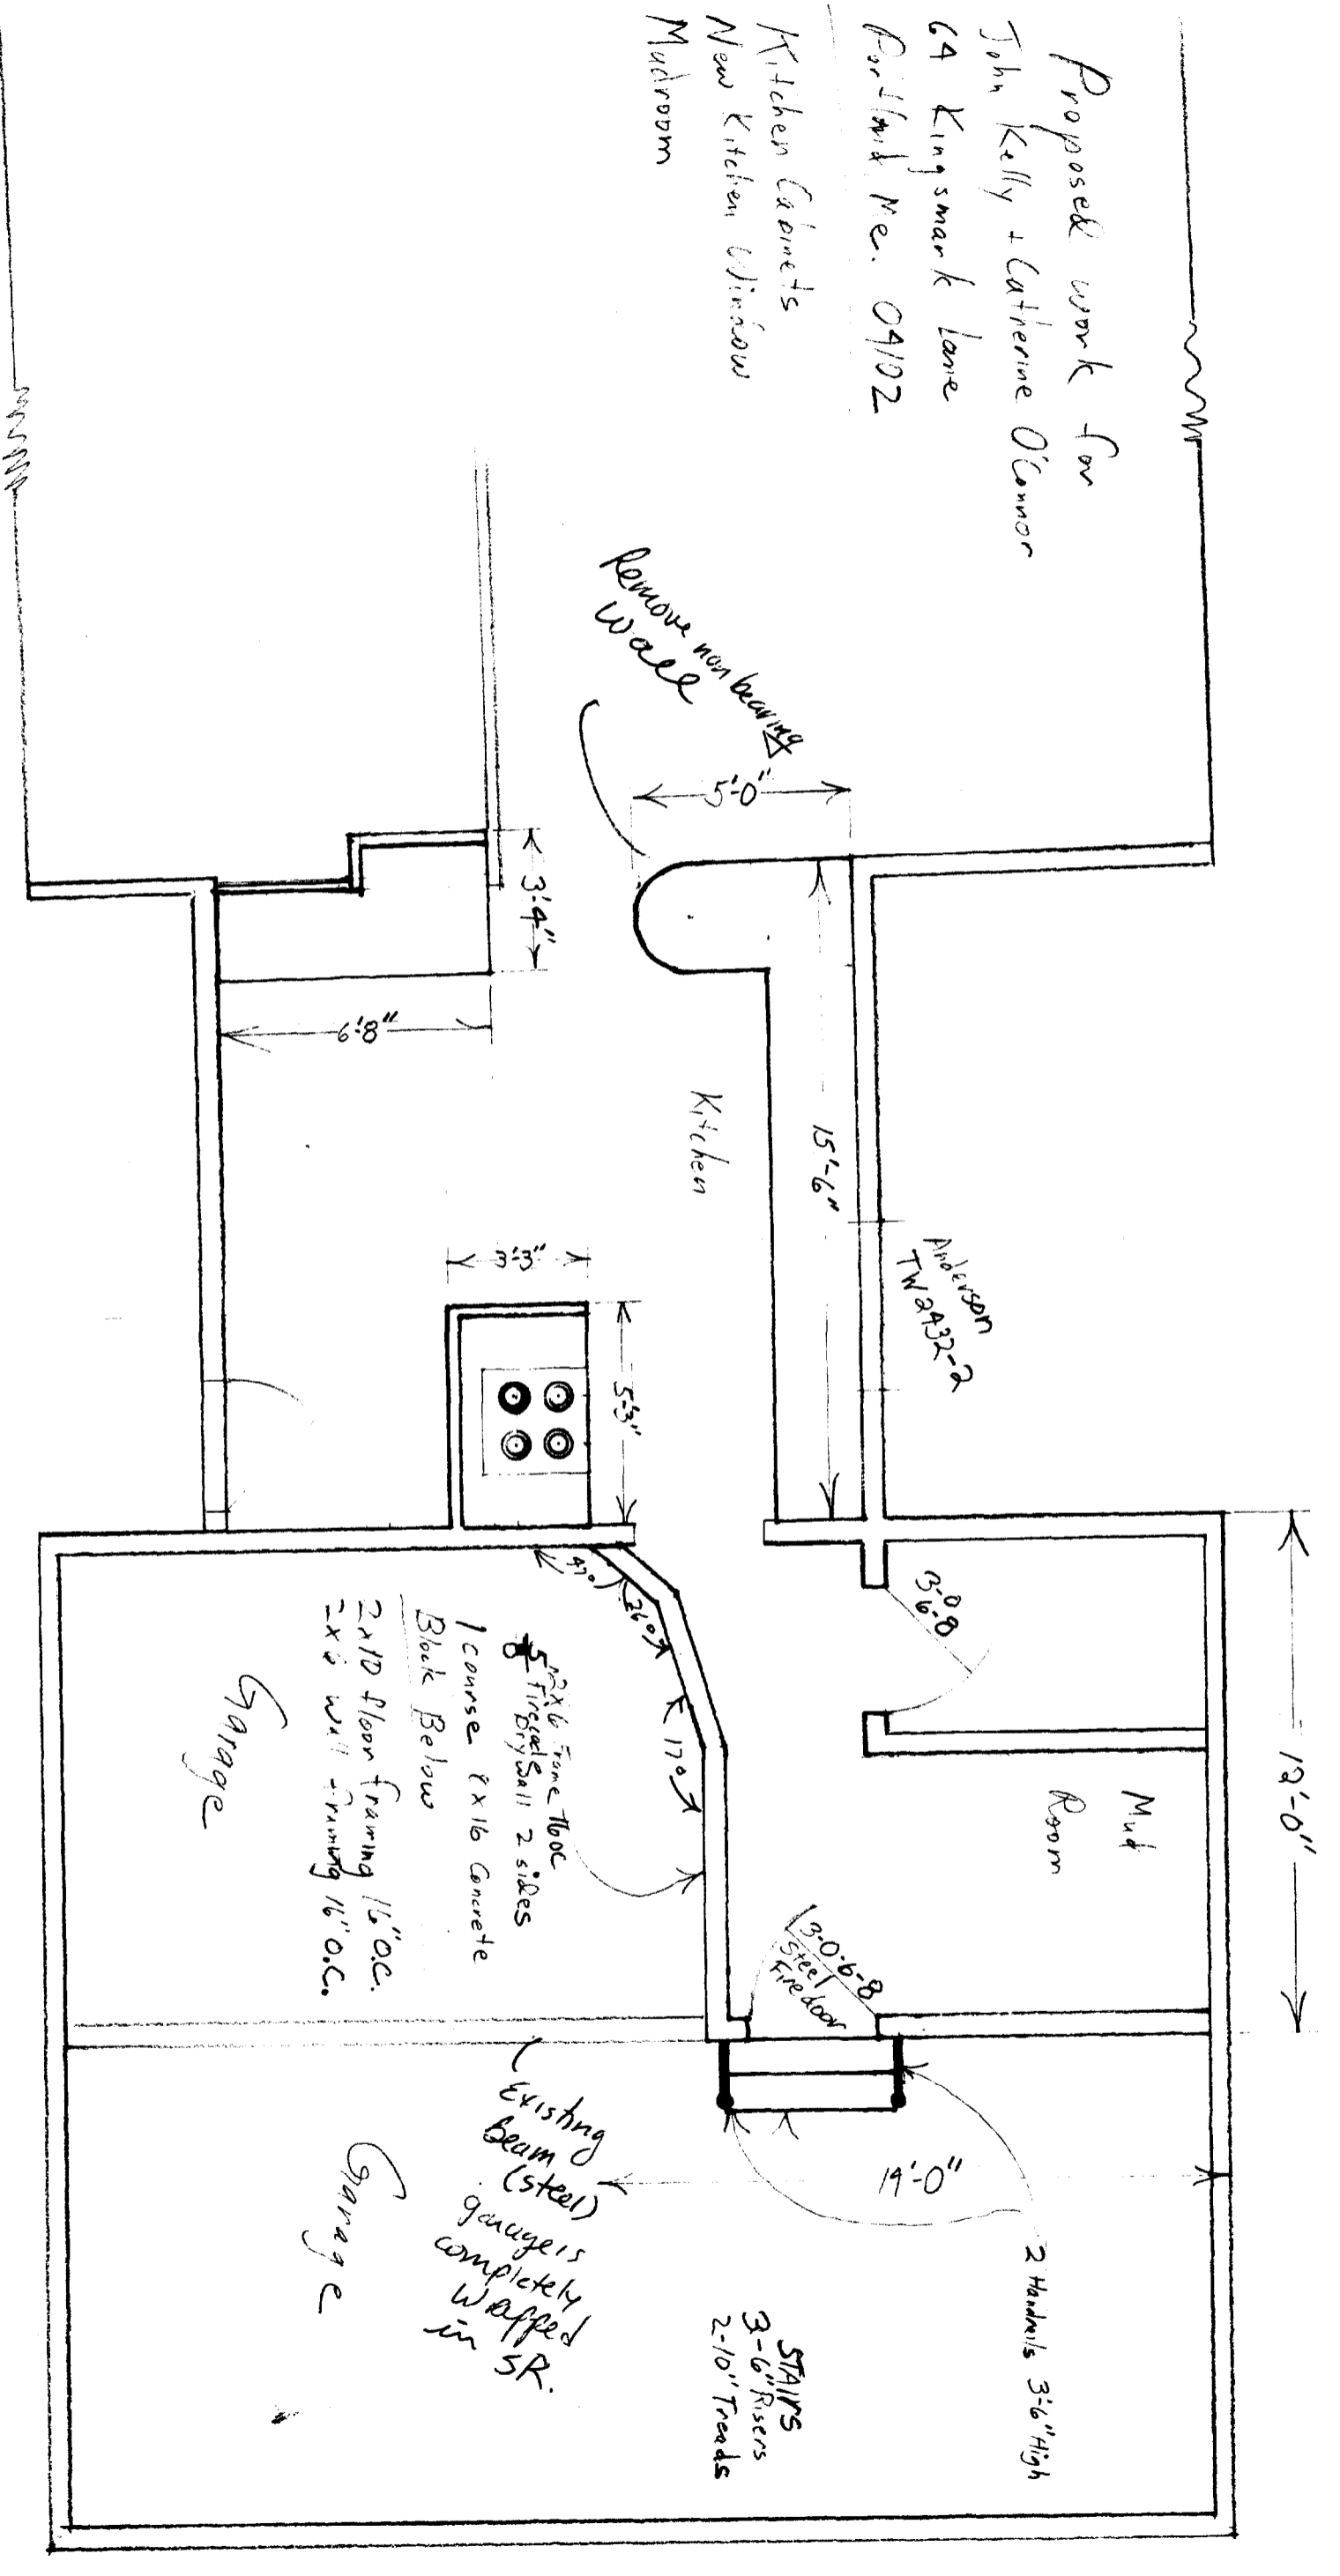

Proposed work for
 John Kelly + Catherine O'Connor
 64 Kingsmark Lane
 Portland Me. 04102

Kitchen Cabinets
 New Kitchen Window
 Mudroom

P2 Bone Shoreland
 No expansion - All existing space

Scale 1/4" = 1'-0" SLE