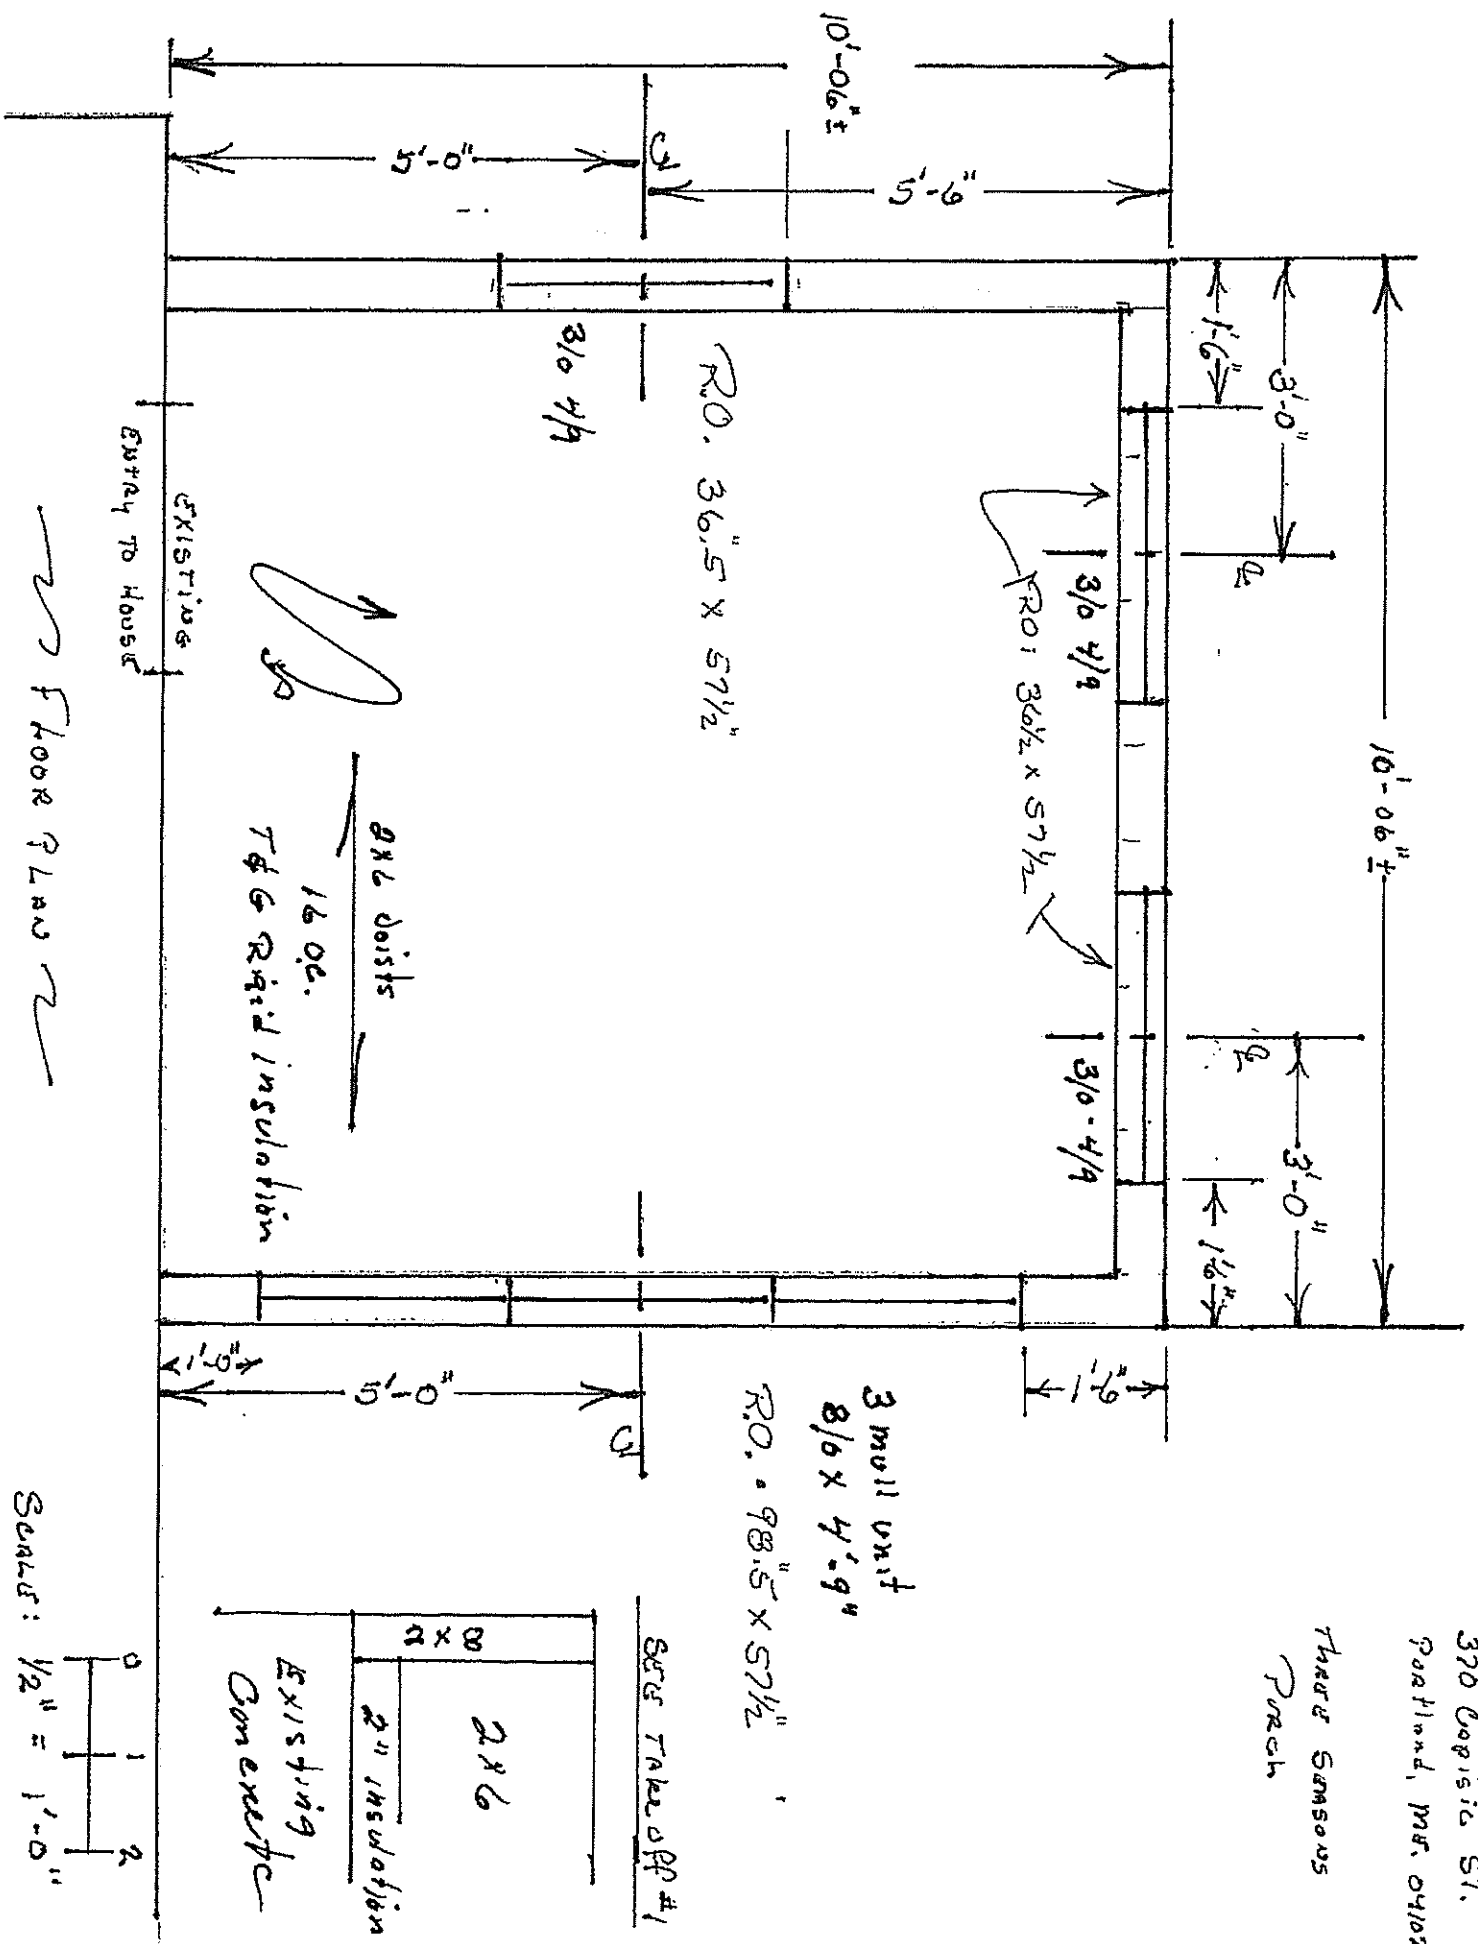

J. Hastings
 320 Corvick St.
 Portland, ME. 04102

THREE SENSORS
 PORCH

FLOOR PLAN

SCALE: 1/2" = 1'-0"