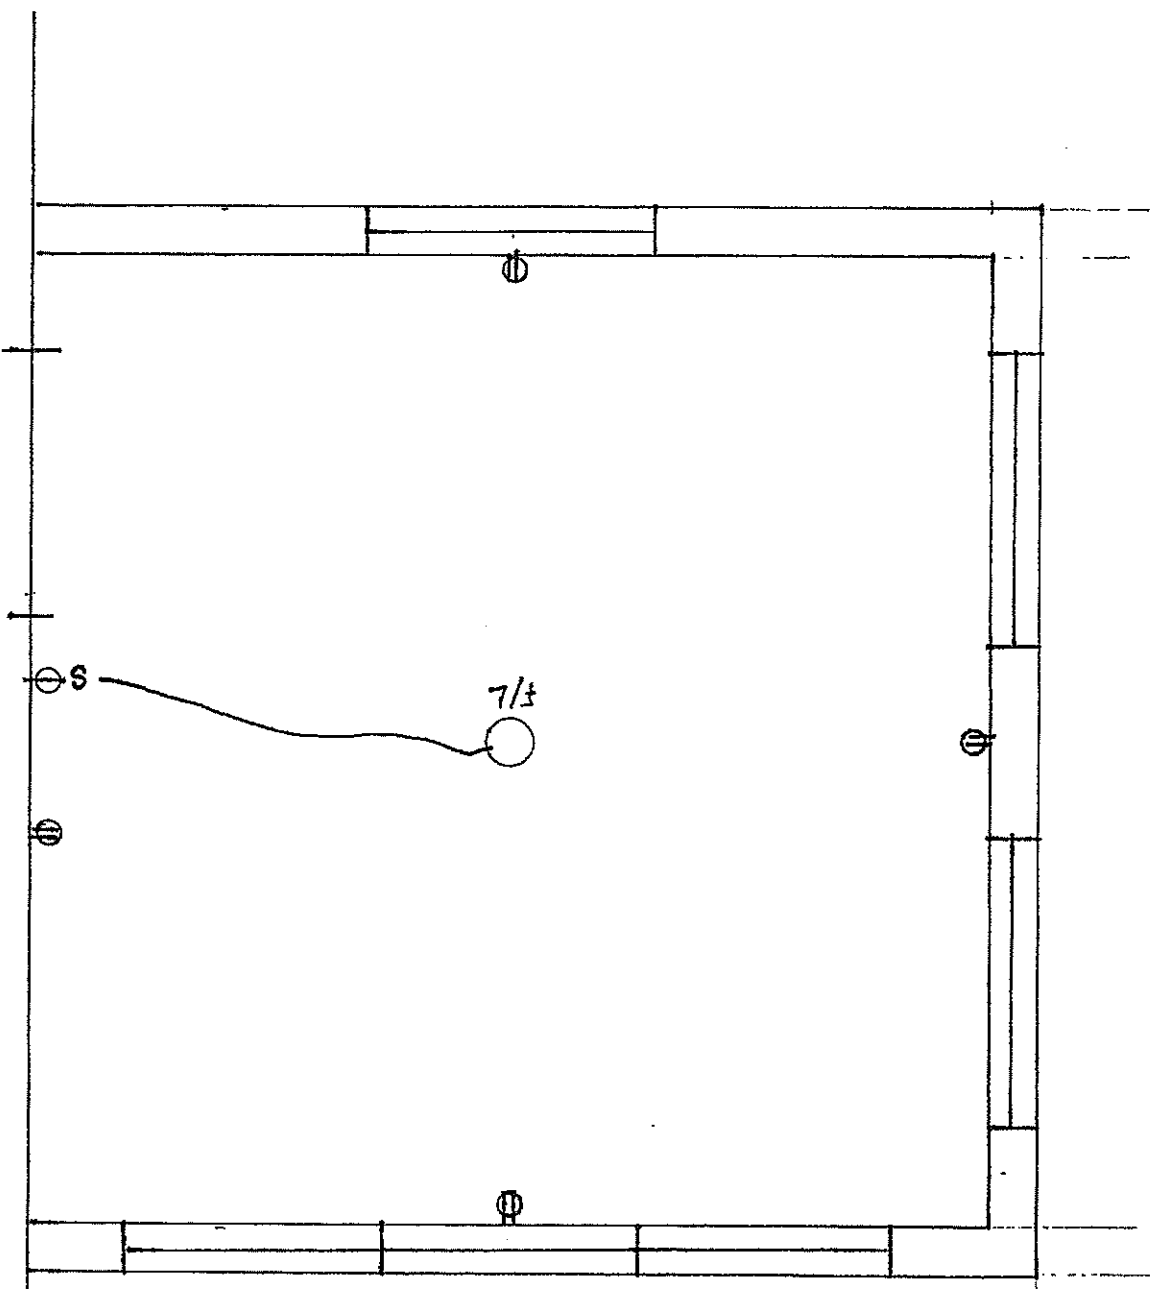

J. Hastings
370 Coping St.
Portland, ME
04102

3 Seasons
Porch

Electrical

Fan/Light w/ switch
4 outlets
New circuit [if Required]

Scale: 1/2" = 1'-0"