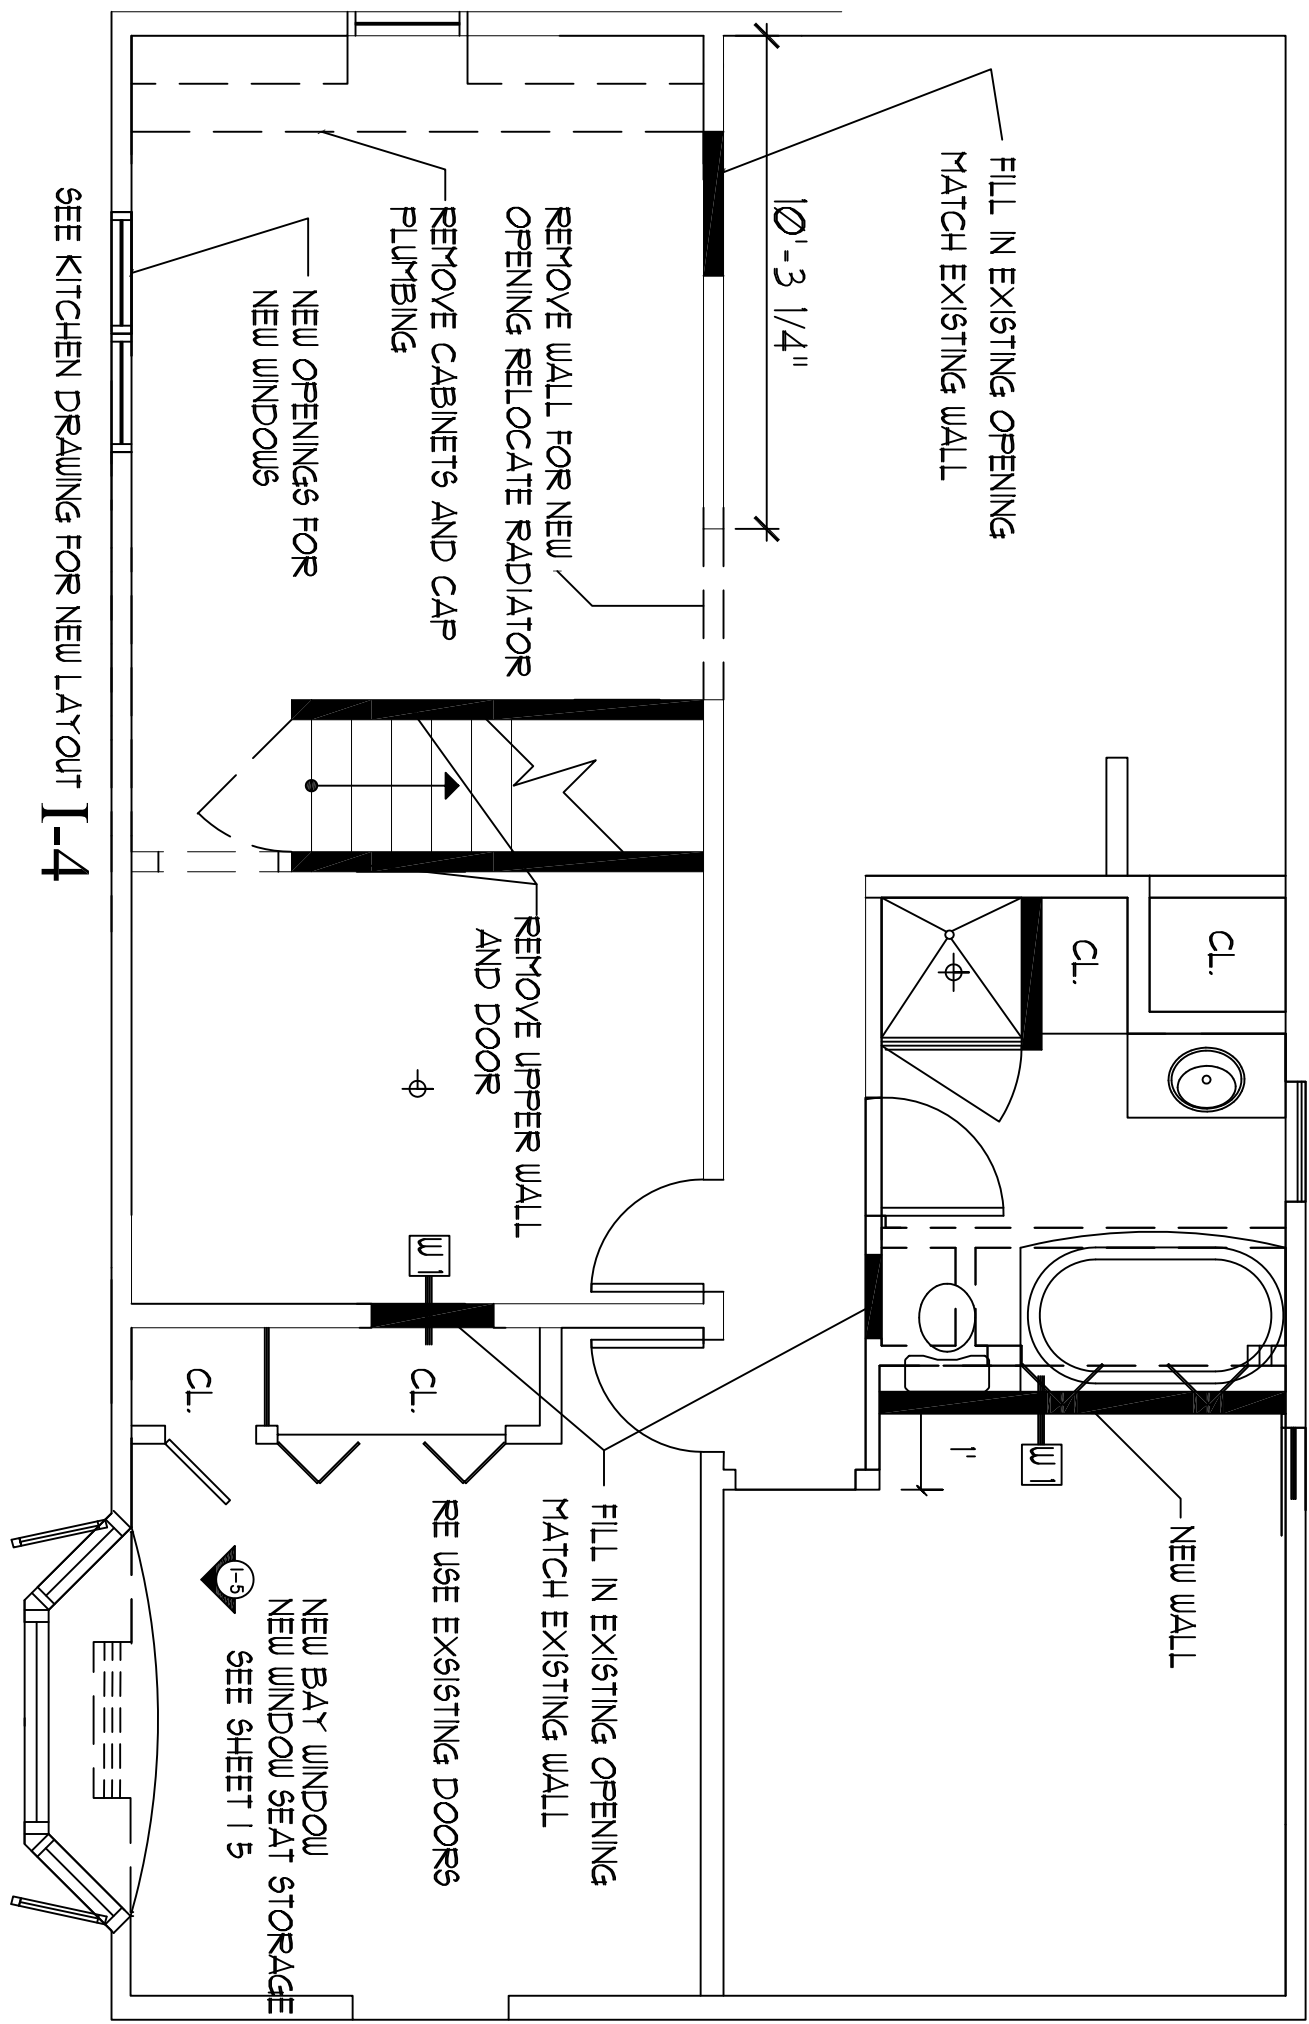

BATHROOM RENOVATION

SEE KITCHEN DRAWING FOR NEW LAYOUT I-4

I-2	FIRST FLOOR	SCALE 1/4"=1'-0"	DEC 17, 2013	M Designs Portland, Maine 207-233-5517 CELL MDESIGNS@MAINE.RR.COM	Project: WILEY RESIDENCE 73 WINDING WAY PORTLAND, MAINE
	PLAN	ADD WALL TYPE W-1			