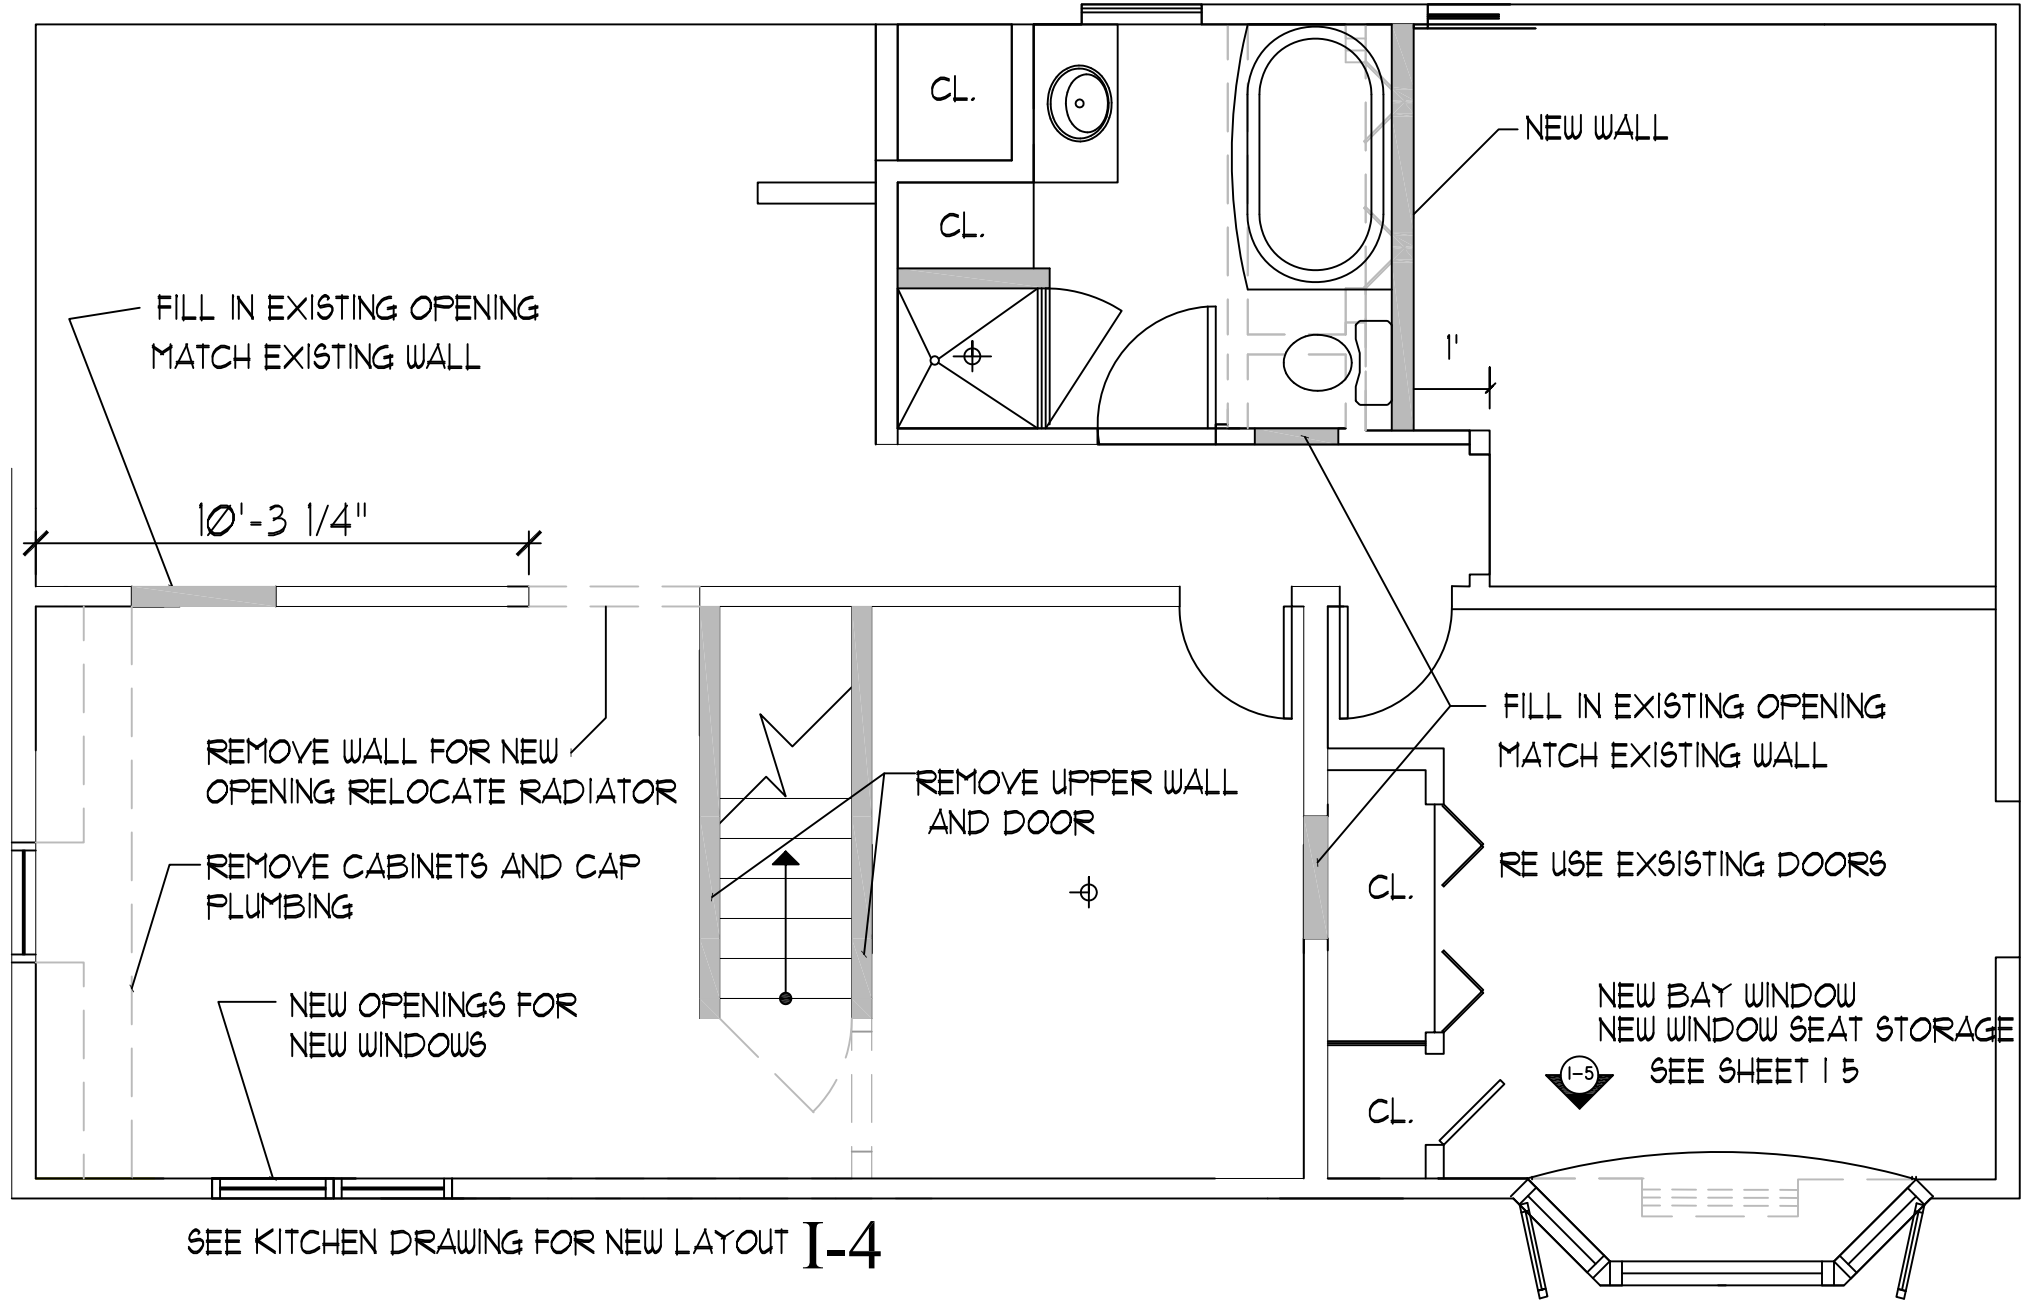

BATHROOM RENOVATION

SEE KITCHEN DRAWING FOR NEW LAYOUT I-4

Project:		WILEY RESIDENCE 73 WINDING WAY PORTLAND, MAINE	
M Designs Portland, Maine 207-233-5517 CELL MDESIGNS@MAINE.RR.COM		DEC 17, 2013	
SCALE 1/4"=1'-0"		FIRST FLOOR	
PLAN		I-2	