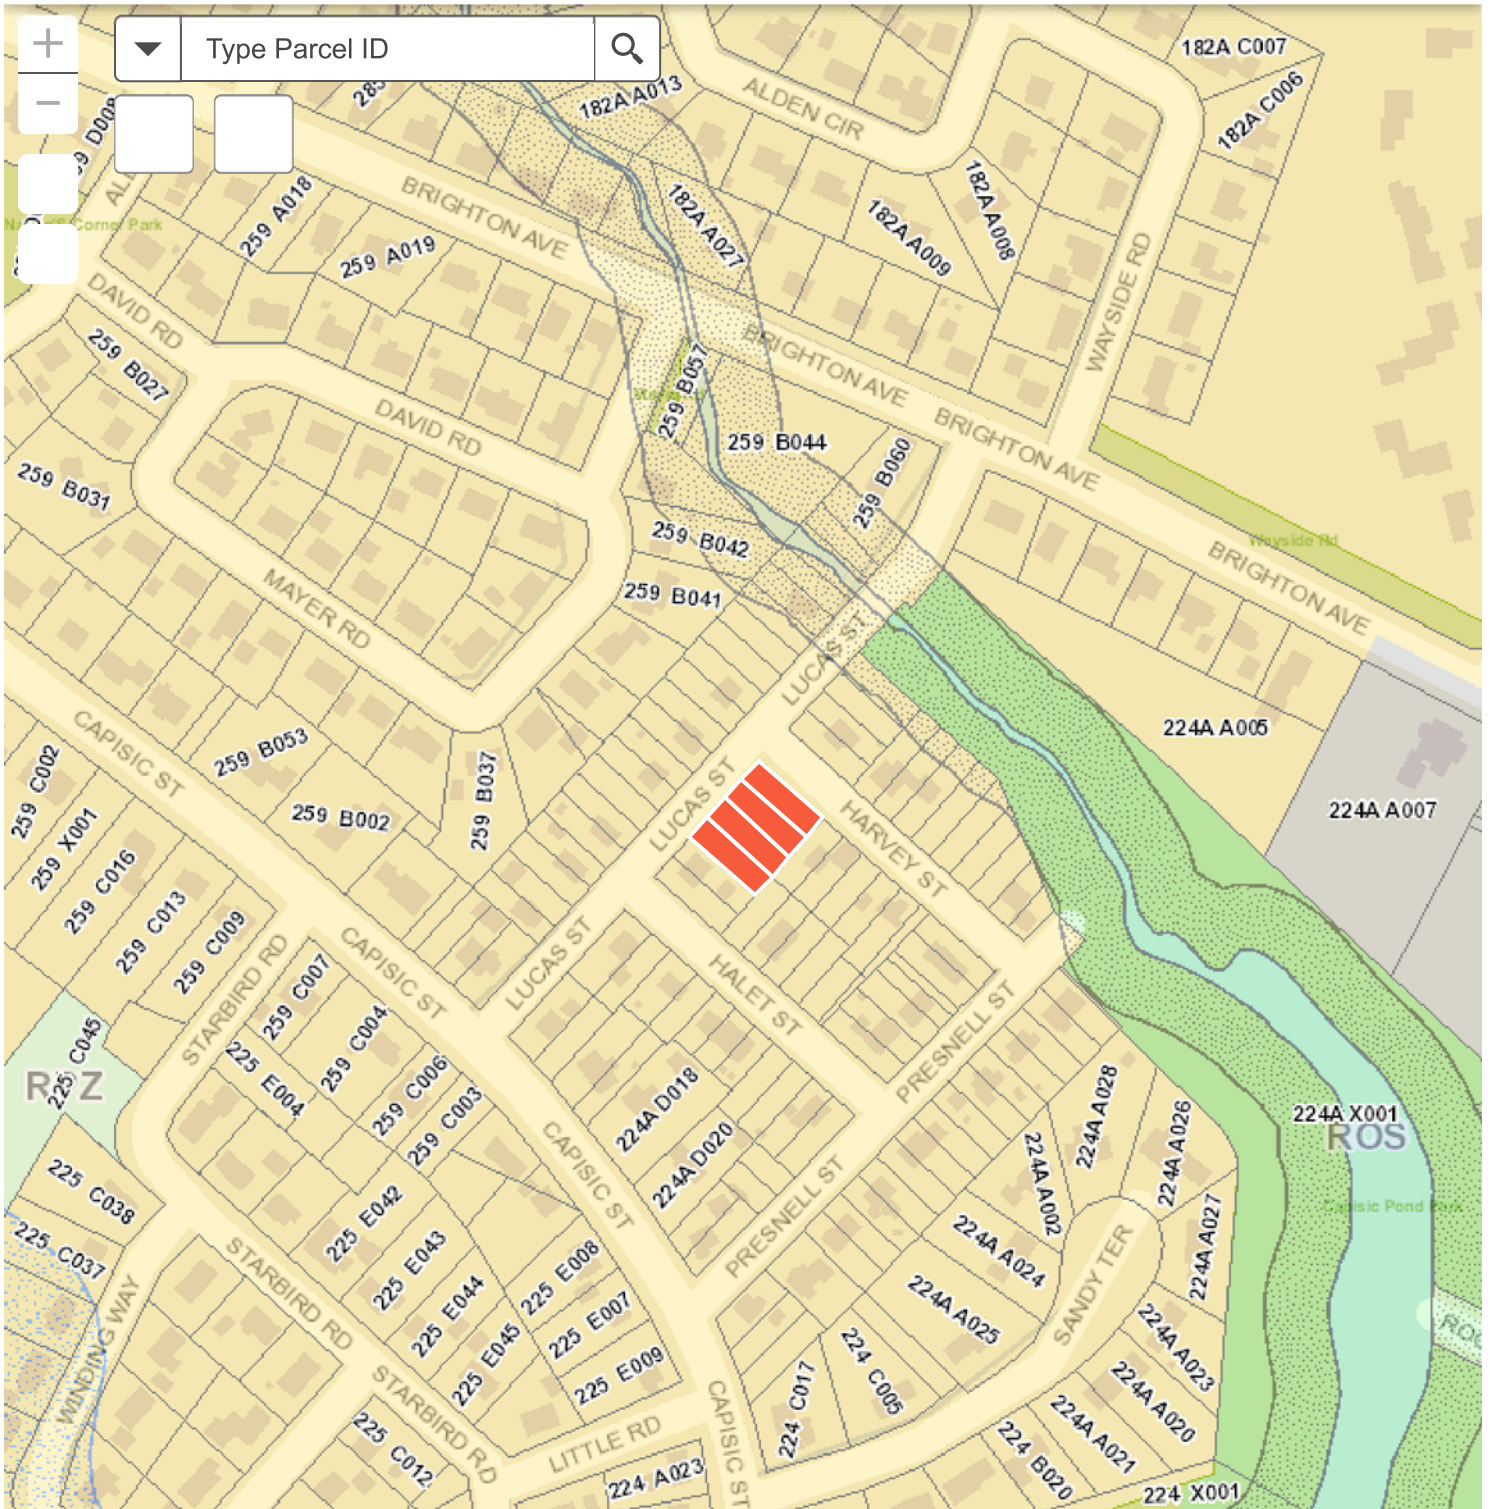

28 Harvey St - Conditional Use

200ft

2,917,318.404 305,608.099 Feet