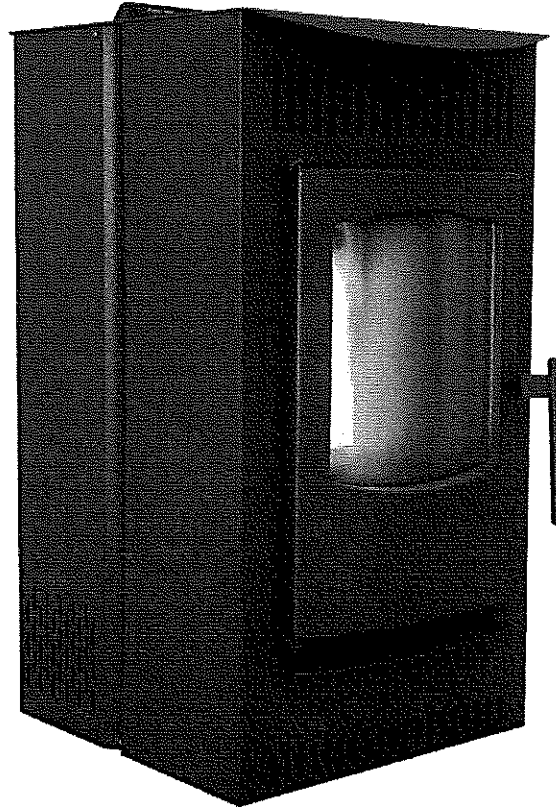

Register

Log in

12327 STOVE SERENITY

Reinvent the way you heat your home with Castle's Serenity wood pellet stove and new Smart Controller. The Smart Controller allows you to choose manual, thermostat, and weekly operational modes to heat your home on your schedule. As with any Castle Pellet Stove, you'll experience affordability, style, and practicality. Its space-saving shape and attractive design will make it a welcomed addition to any room, and with the new Smart Controller, heating your home efficiently on your terms has never been easier.

Contact Customer Service

REPLACEMENT PARTS

PRODUCT FEATURES

H I G H E F F I C I E N C Y

Heat more with less fuel. The innovative heat exchanger in the Castle Serenity was modeled after the fins on air-cooled engines, which provides for 2.5 square feet of additional surface area for maximum thermal exchange in a compact space. The design is both unique and functional because it allows the inside of the stove to be smooth for easy cleaning and minimal ash build up, while exchanging an incredible amount of heat produced by the burning wood pellets. While other stoves are blowing your hard earned dollars outside, the Serenity stove keeps all of your warmth inside.

PRODUCT SPECIFICATIONS

WIDTH	18.25 in
HEIGHT	34 in
DEPTH	23.75 in
EXHAUST	3
OVERALL PRODUCT WEIGHT	186 lb
STYLE	Traditional
FINISH	Black
MATERIAL	Metal
MATERIAL DETAILS	Steel
THERMOMETER INCLUDED	Yes
BUILT IN FAN	Yes
AIR WASH SYSTEM INCLUDED	Yes
ASH PAN INCLUDED	Yes
THERMAL OVERLOAD PROTECTION	Yes
SAFETY SHUT OFF	Yes
AUTO IGNITION	Yes
LED DISPLAY	Yes
NUMBER OF DOORS	1
HANDLES INCLUDED	Yes
NUMBER OF HANDLES	1
HANDLE TYPE	Lever
HANDLE FINISH	Steel
DRAWERS INCLUDED	No
LEGS INCLUDED	No
HEAT SHIELD INCLUDED	Yes
HEAT SHIELD LOCATION	Rear; Front; Top; Left side; Right side
BLOWER INCLUDED	Yes
BLOWER CFM	150
ADJUSTABLE THERMOSTAT INCLUDED	Yes