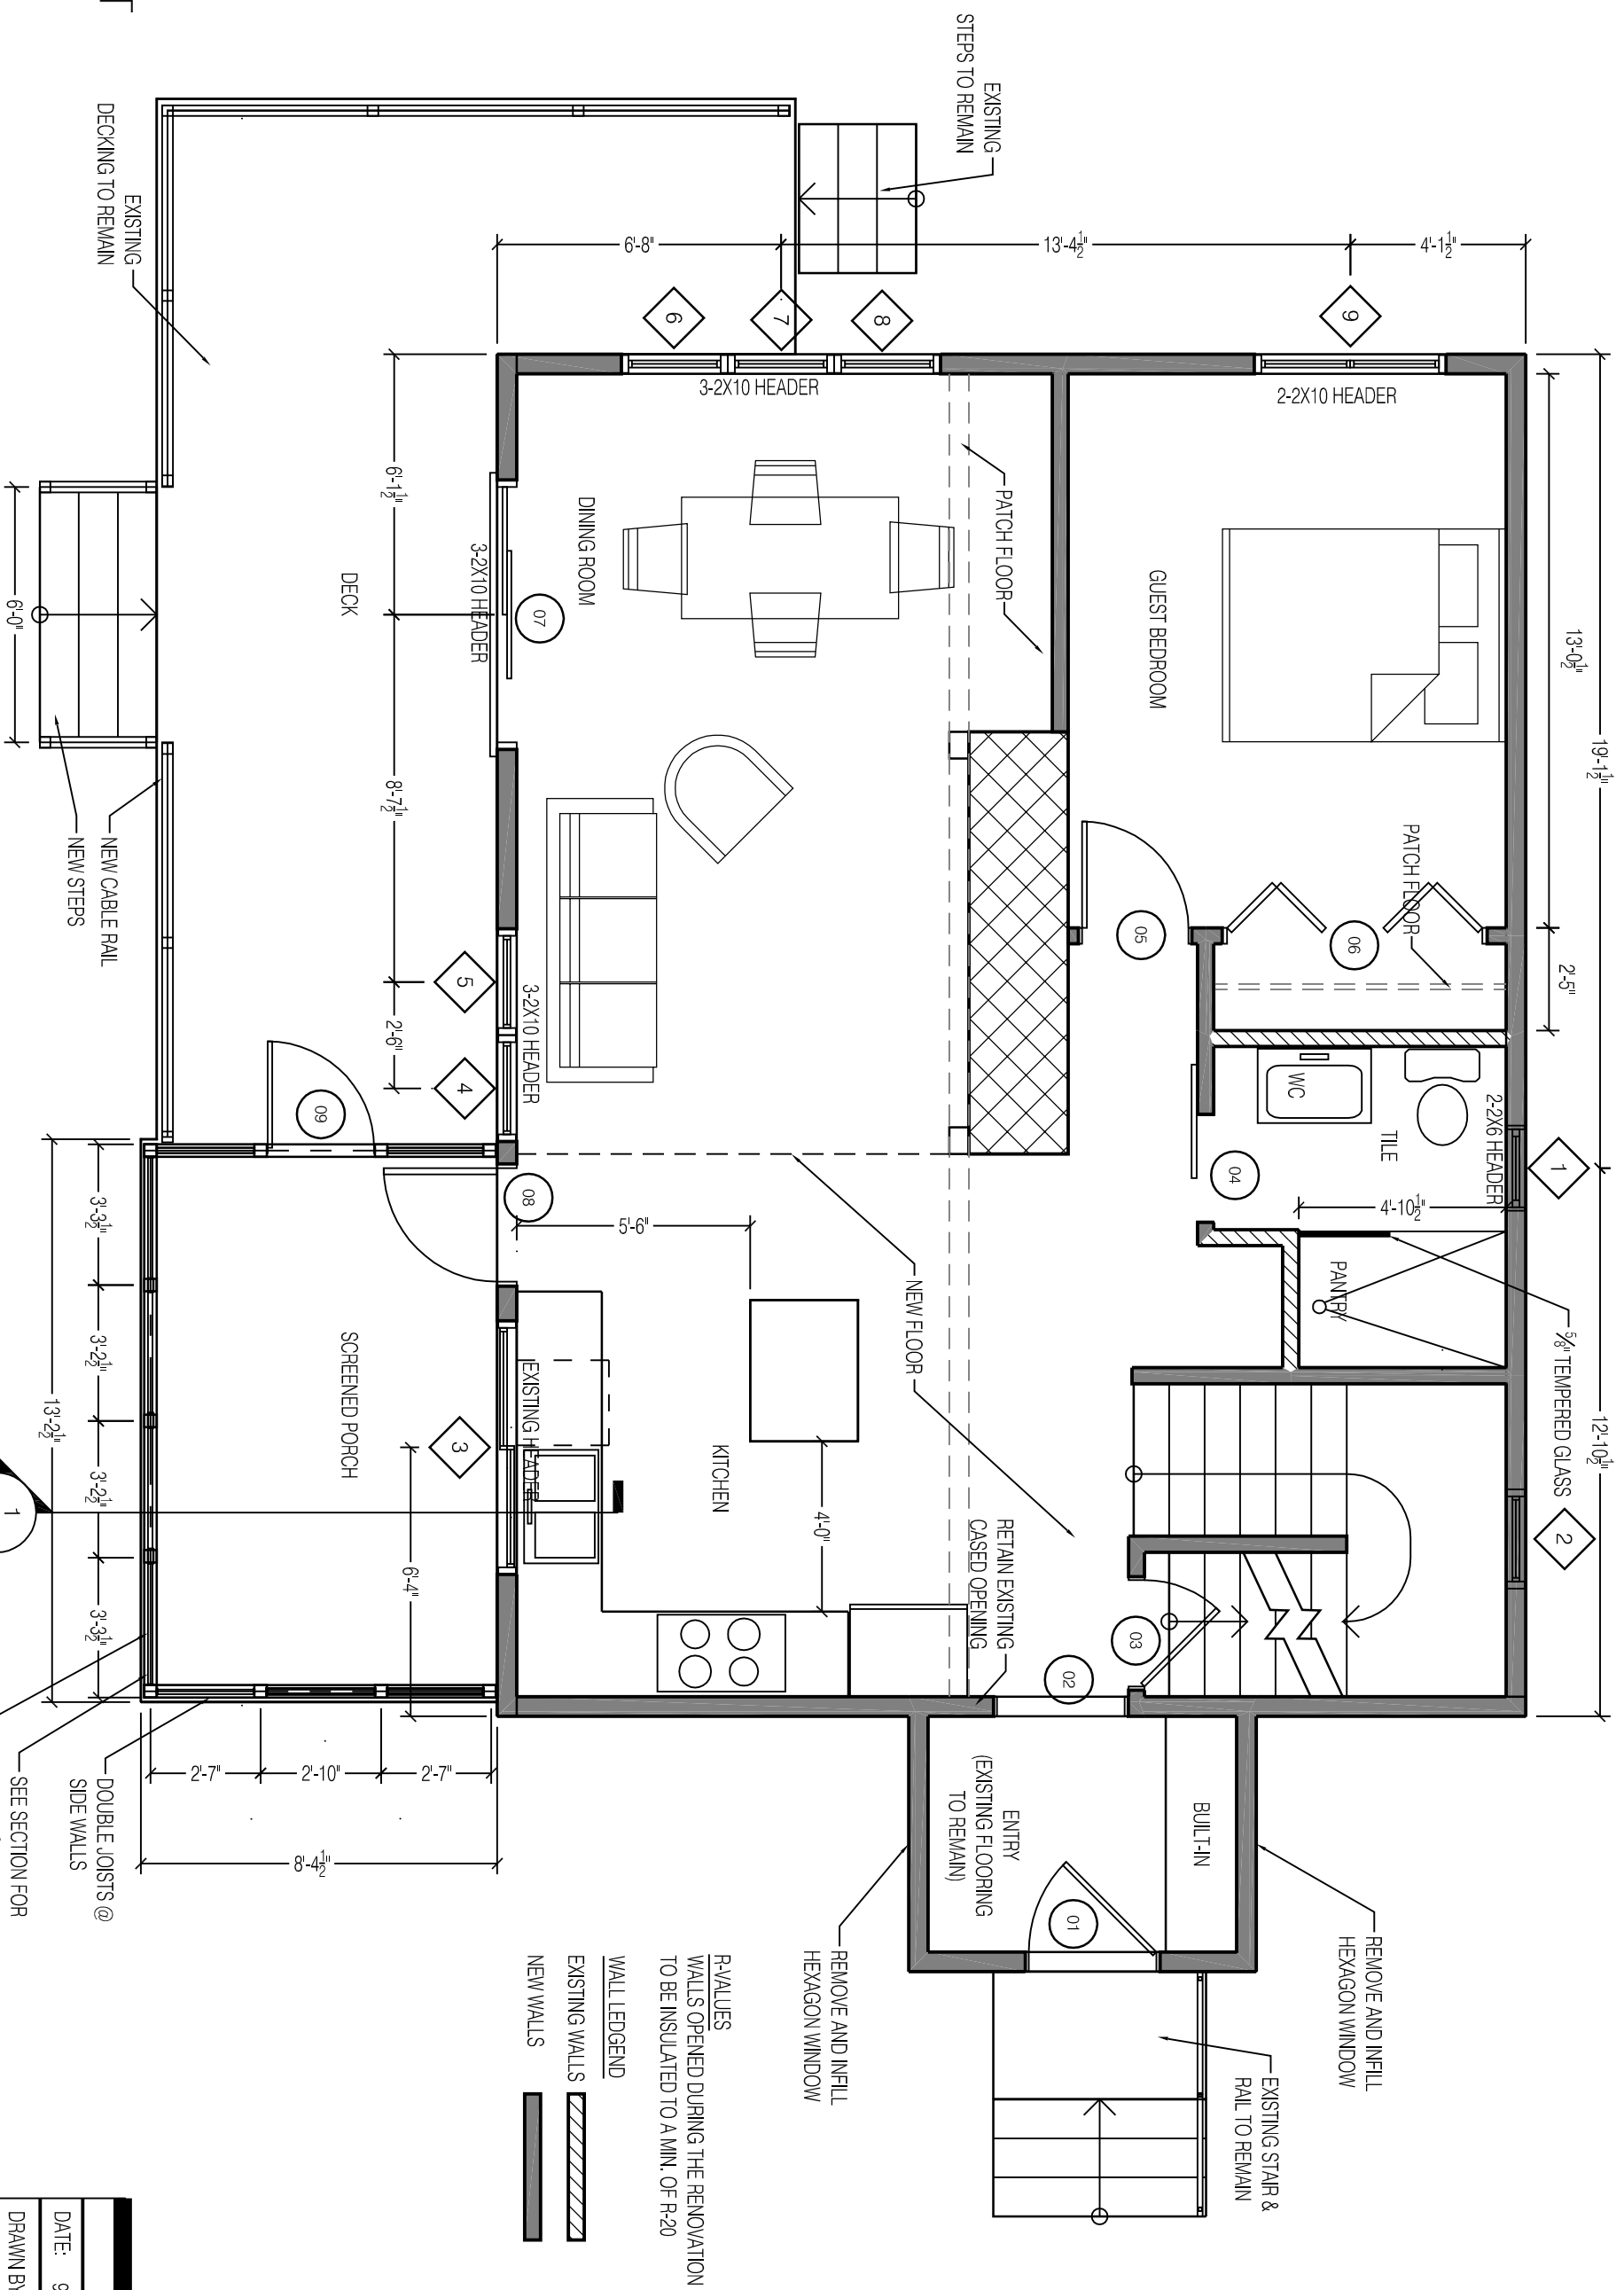

PROSPECT

DESIGN

58 FORE ST., PORTLAND, ME
www.prospectdesign.me

T: 207-749-7400

1 01 PROPOSED PLAN
1/4" = 1'-0"

FIRST FLOOR PLAN
SILVERMAN

DATE:	9.22.2014
DRAWN BY:	BB
A-1.3	