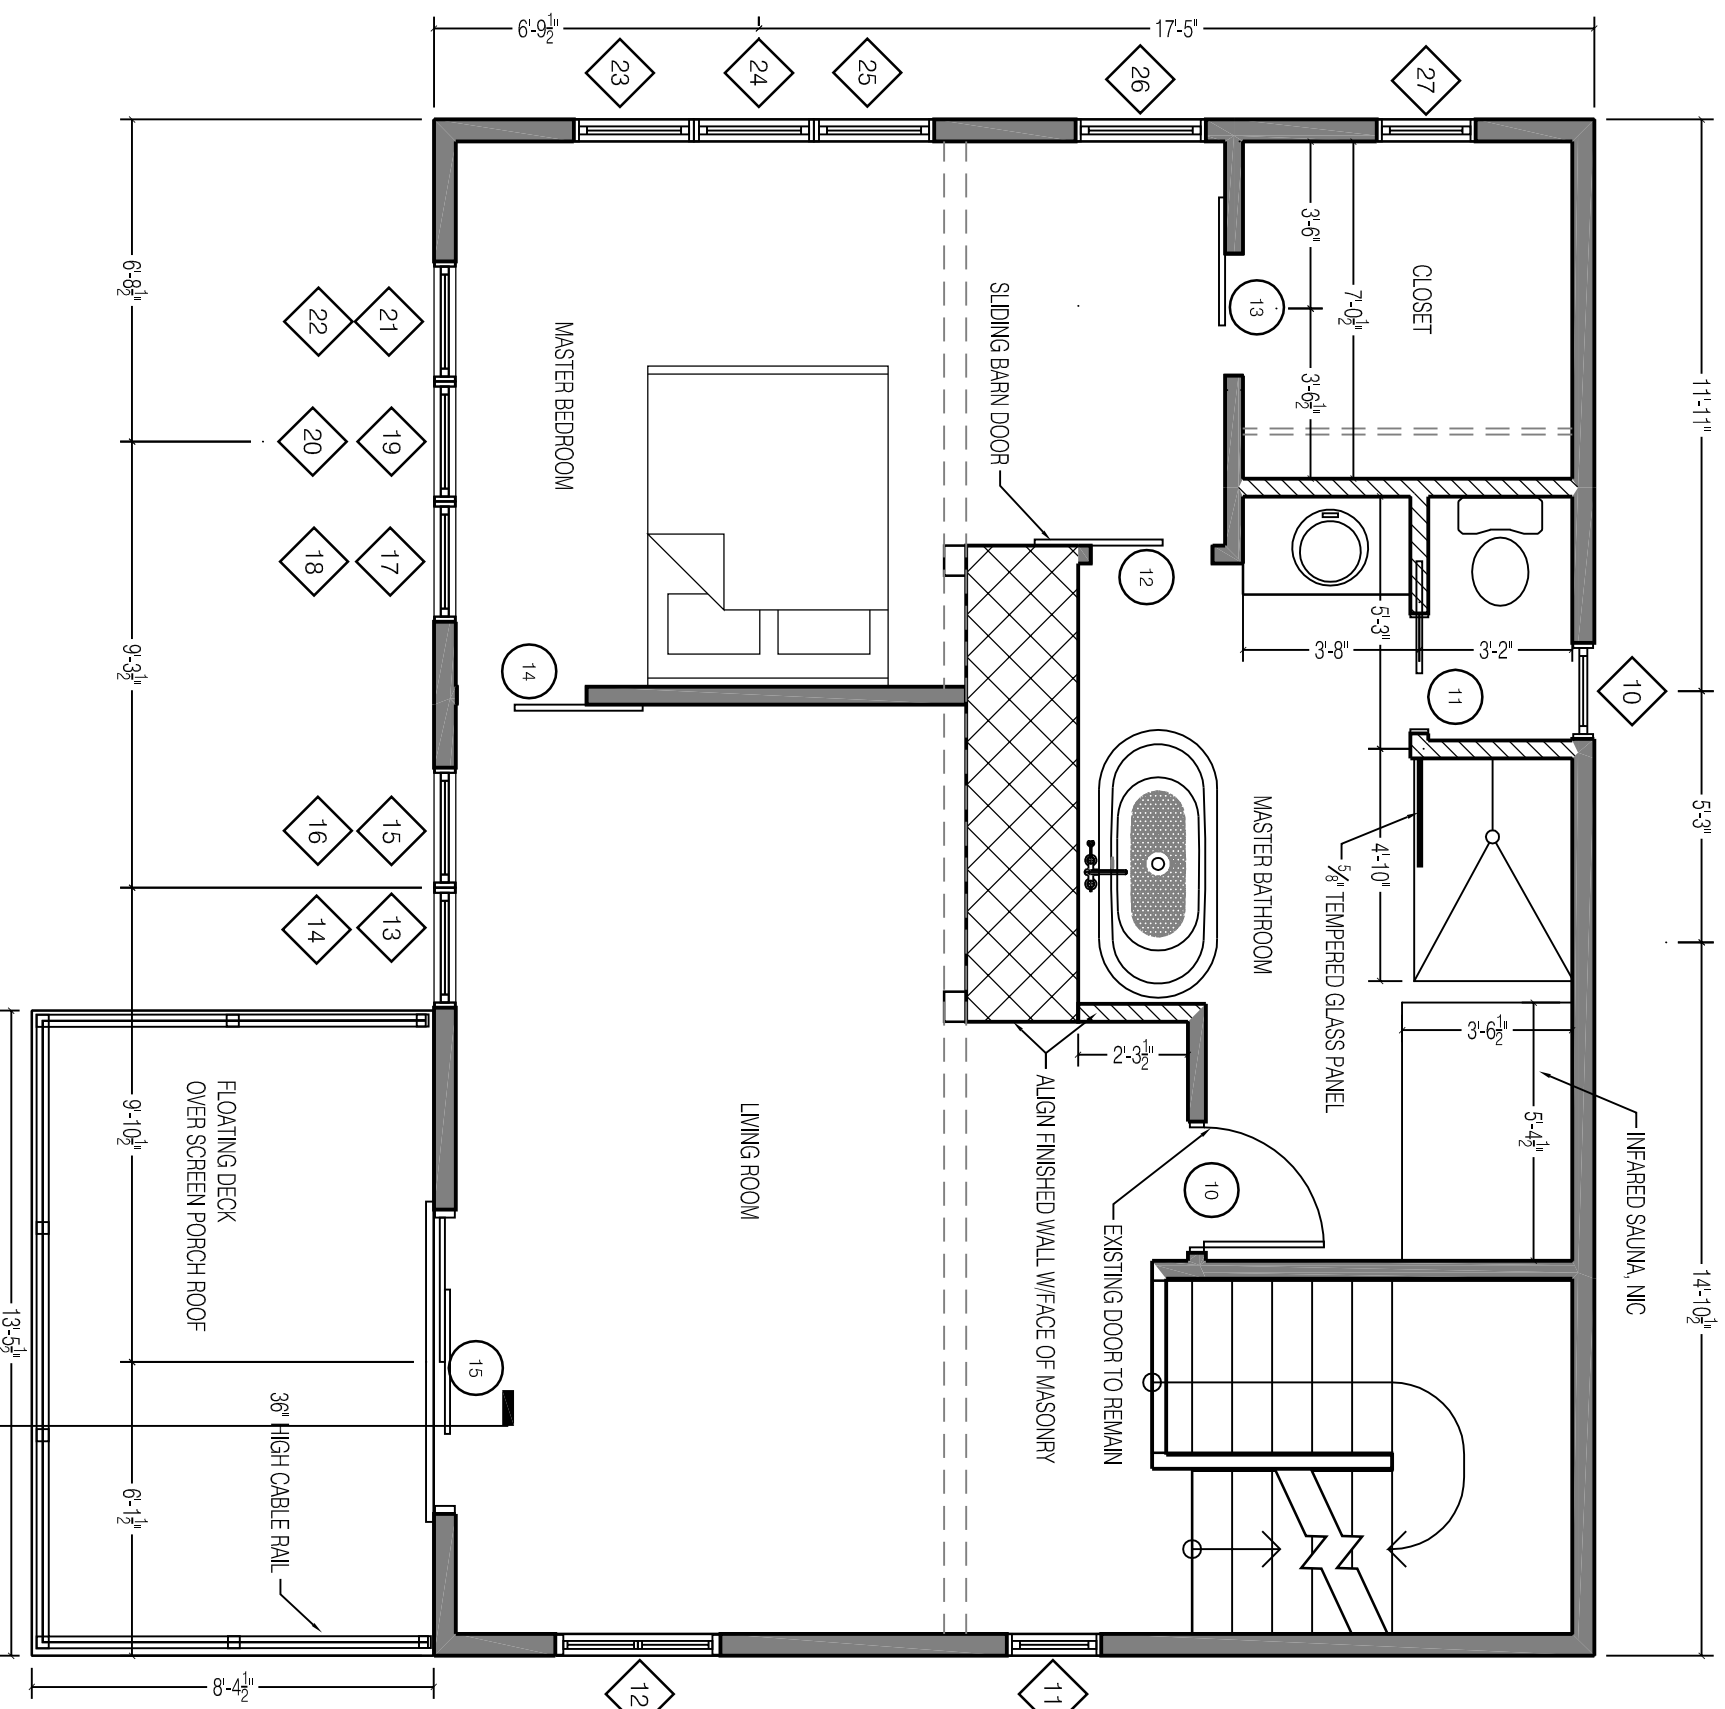

PROSPECT

DESIGN

58 FORE ST. PORTLAND, ME
www.prospectdesign.me
T: 207-749-7400

1 SECOND FLOOR PLAN

SECOND FLOOR PLAN
SILVERMAN

DATE:	8.15.2014
DRAWN BY:	BB

A-1.4