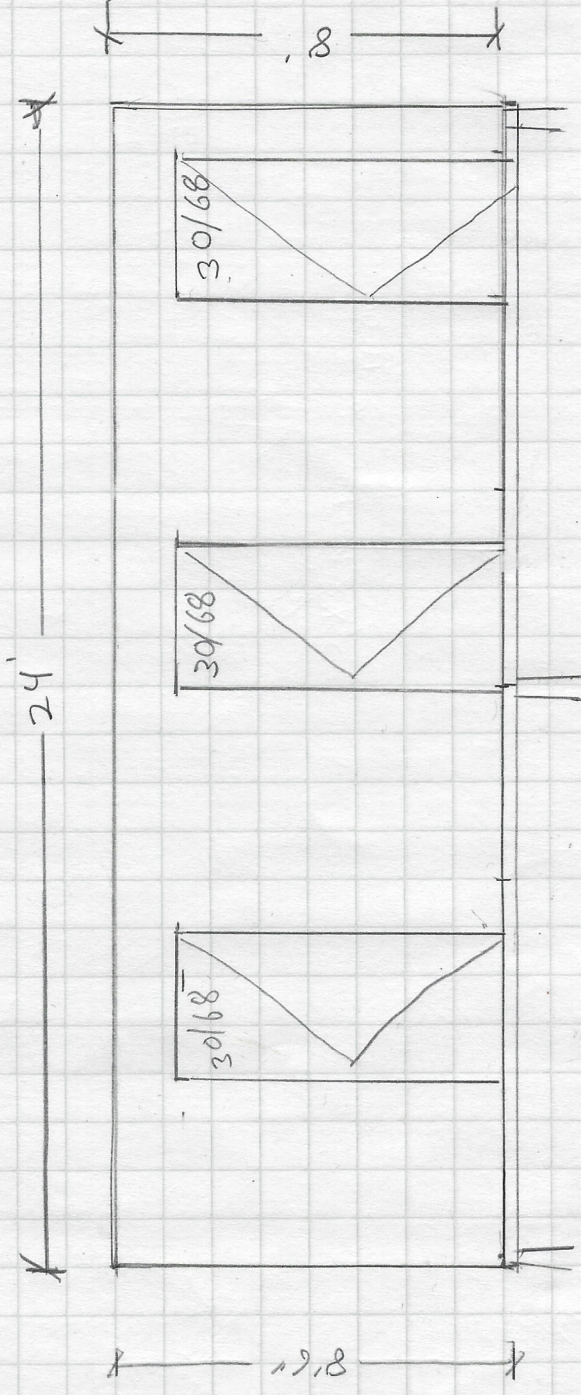

A 2

1552 Congress
Garage Expansion

KD 2x4 framing @ 16"
2x8 Headers over
All doors

Front View
1/4" = 1'