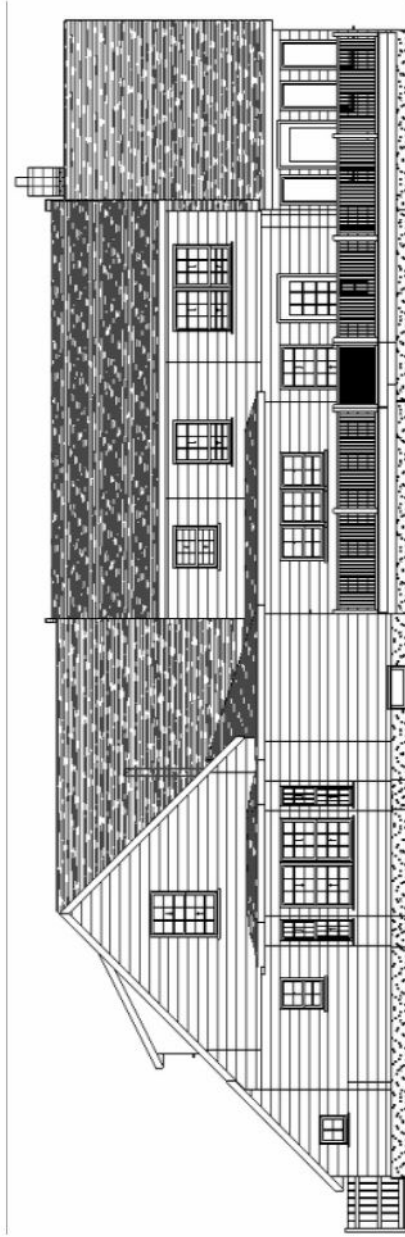

Side

Front

Rear

<p>CIR Enterprises</p>	<p>Discription:</p>	<p>Project: Proposed Dormer Layout</p>
<p>Customer: Stanford Brown Site: 3 Heritage Court, Portland, ME 04102</p>	<p>Current Elevations</p>	<p>Date: 10/01/15</p>
		<p>Drawing:</p>