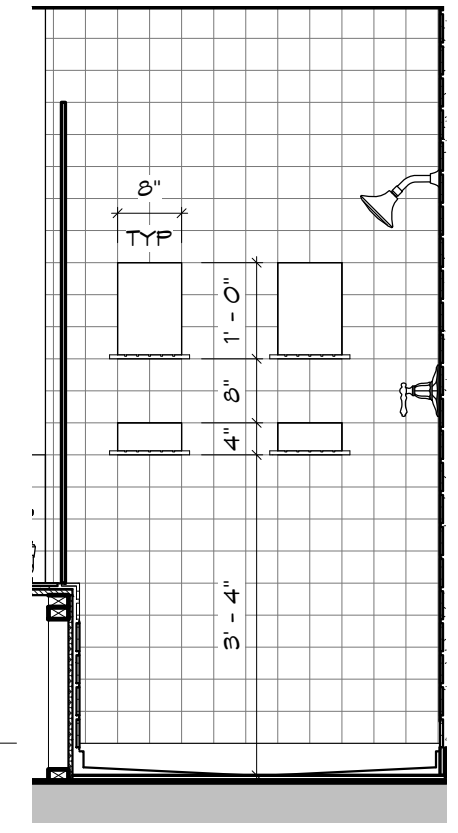

1 BATHROOM INT ELEV A - SUITE A  
A500 1/2" = 1'-0"

2 BATHROOM INT ELEV B - SUITE A  
A500 1/2" = 1'-0"

5 SHOWER - SUITE A  
A500 1/2" = 1'-0"

RESTORE WOOD WINDOW TO ALLOW FOR UPPER SASH TO BE OPERABLE  
NEW OPERABLE WOOD SHUTTERS  
NEW FIXED WOOD SHUTTERS

3 BATHROOM INT ELEV C - SUITE A  
A500 1/2" = 1'-0"

4 BATHROOM INT ELEV D - SUITE A  
A500 1/2" = 1'-0"