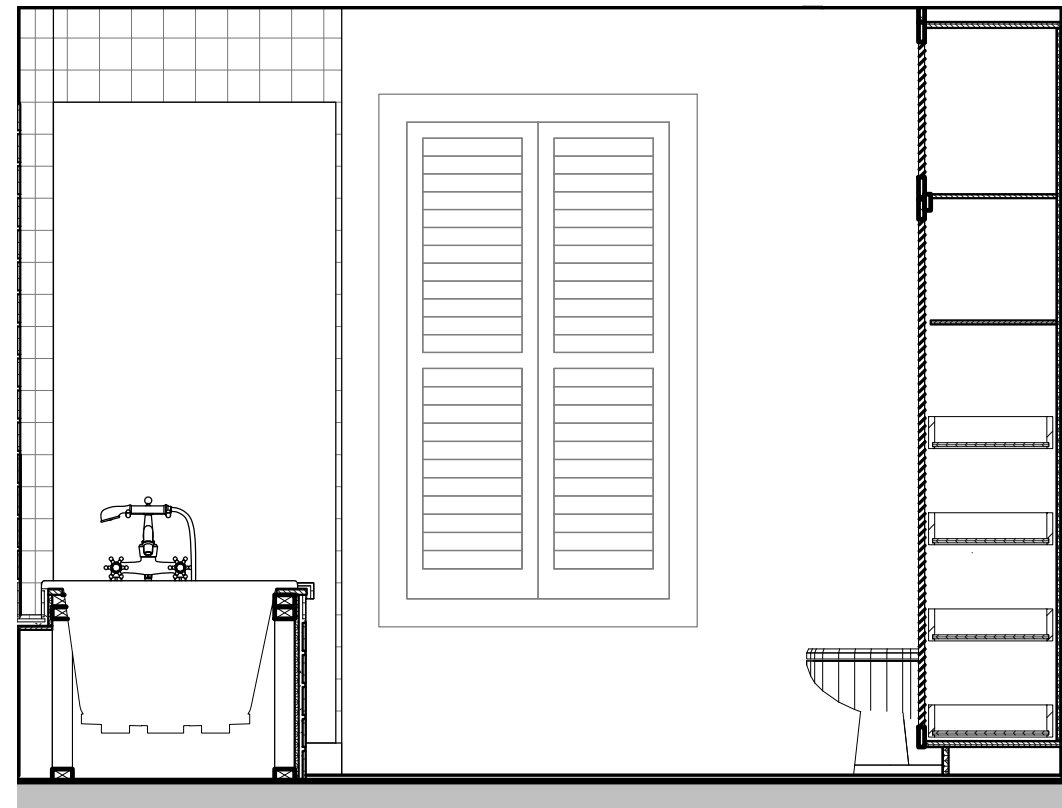

1 BATHROOM INT ELEV A - SUITE A  
A500 1/2" = 1'-0"

2 BATHROOM INT ELEV B - SUITE A  
A500 1/2" = 1'-0"

5 SHOWER - SUITE A  
A500 1/2" = 1'-0"

RESTORE WOOD WINDOW TO ALLOW FOR UPPER SASH TO BE OPERABLE  
NEW OPERABLE WOOD SHUTTERS  
NEW FIXED WOOD SHUTTERS

3 BATHROOM INT ELEV C - SUITE A  
A500 1/2" = 1'-0"

4 BATHROOM INT ELEV D - SUITE A  
A500 1/2" = 1'-0"