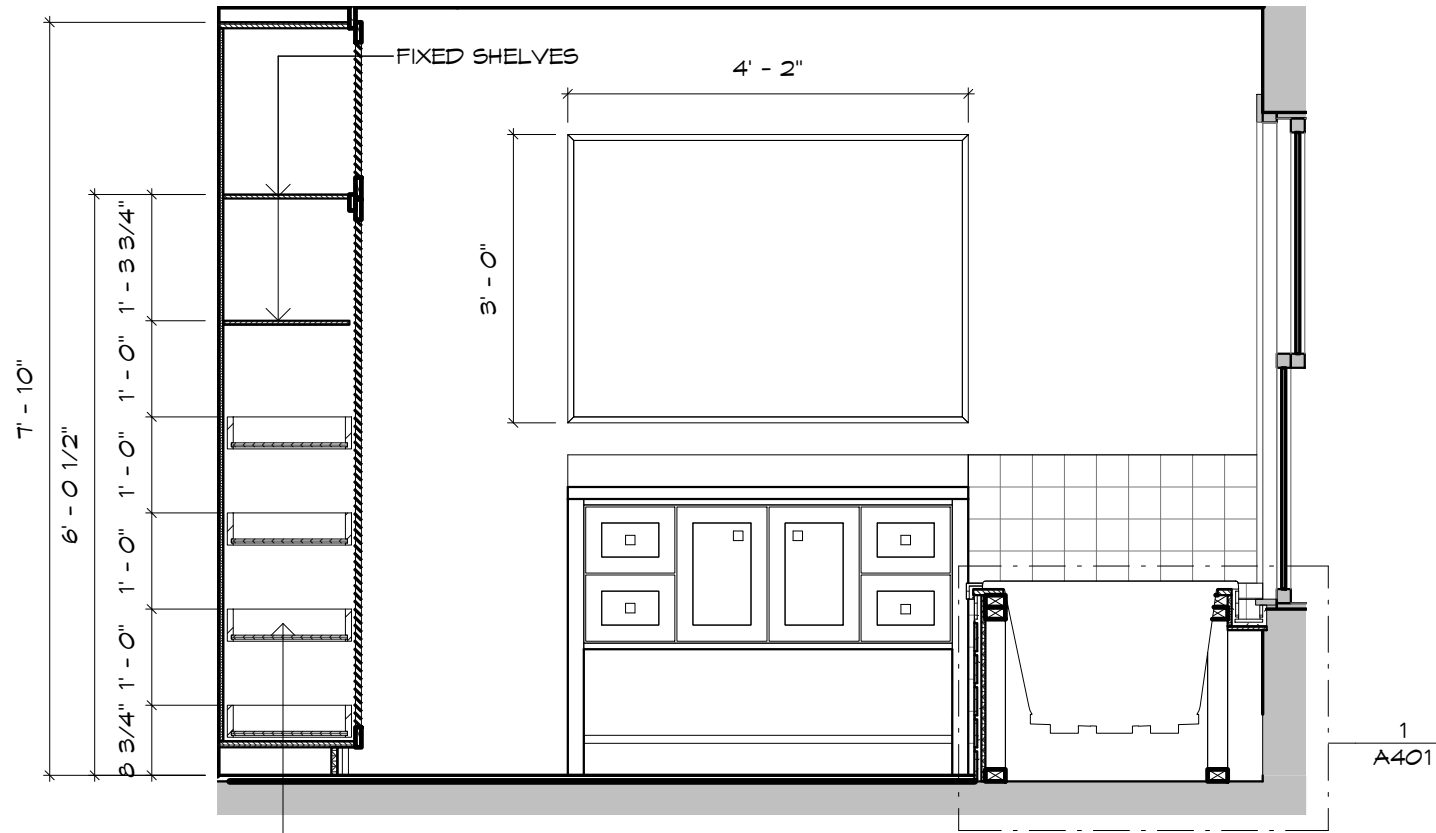

1 BATHROOM INT ELEV A - SUITE A  
A500 1/2" = 1'-0"

2 BATHROOM INT ELEV B - SUITE A  
A500 1/2" = 1'-0"

5 SHOWER - SUITE A  
A500 1/2" = 1'-0"

RESTORE WOOD WINDOW TO ALLOW FOR UPPER SASH TO BE OPERABLE  
NEW OPERABLE WOOD SHUTTERS  
NEW FIXED WOOD SHUTTERS

3 BATHROOM INT ELEV C - SUITE A  
A500 1/2" = 1'-0"

4 BATHROOM INT ELEV D - SUITE A  
A500 1/2" = 1'-0"