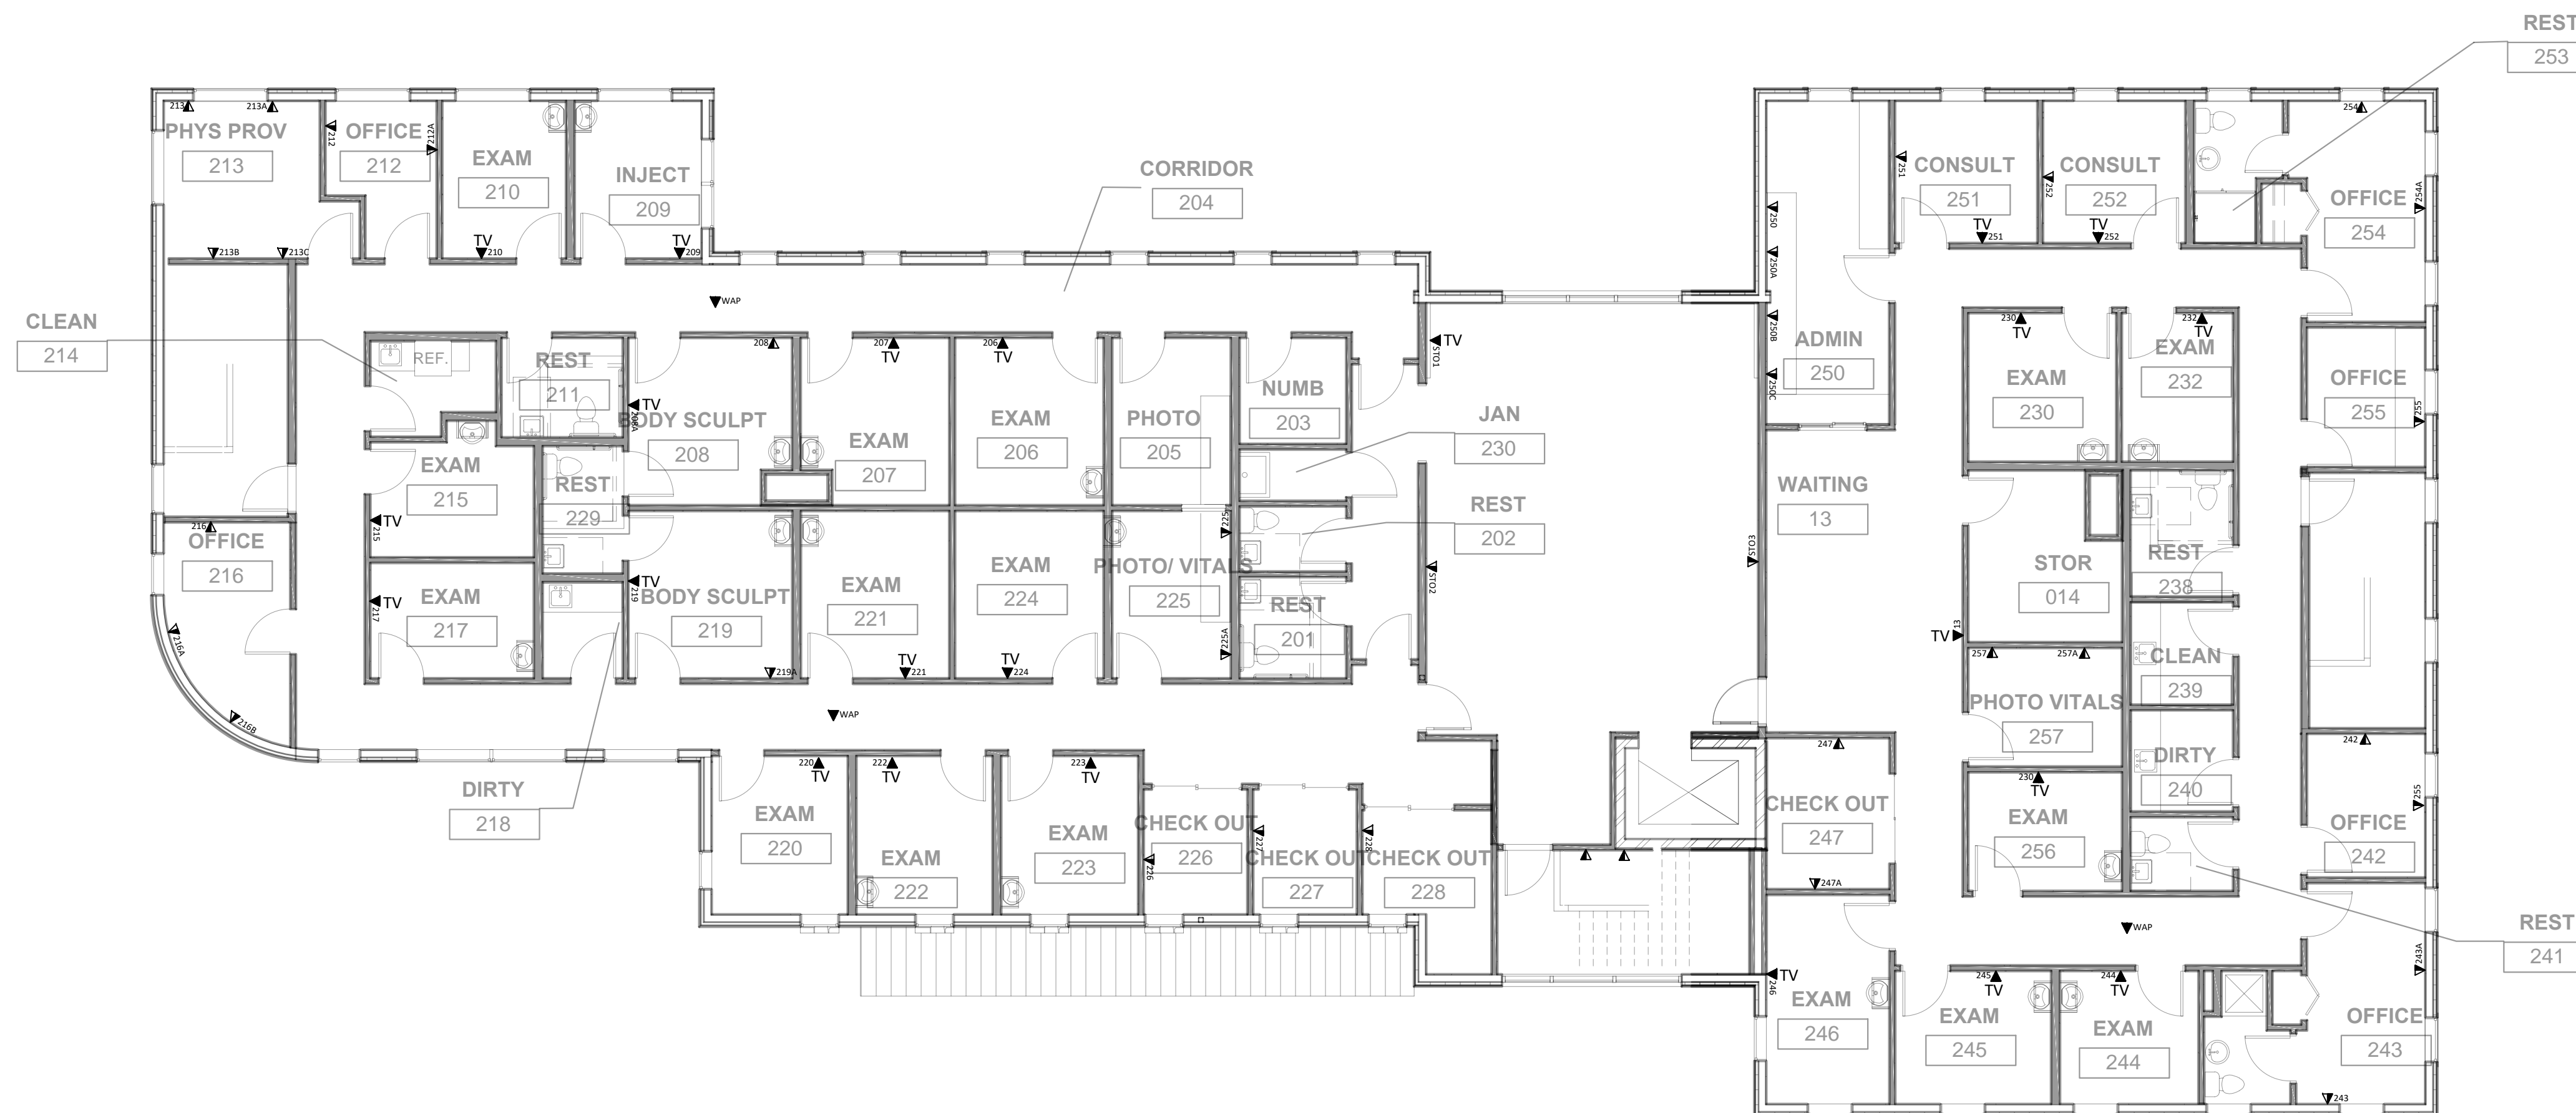

**DATA LEGEND**  
 ▼ TV (1) CAT6 - WHITE PLENUM RATED  
 ▼ (1) CAT6 - BLUE PLENUM RATED  
 (1) CAT5e - YELLOW PLENUM RATED  
 Alternate 1 - Eliminate CAT5e  
 Alternate 2 - Change CAT5e to CAT6

**1ST FLOOR - LOW VOLTAGE**

SCALE: 1/8" = 1'-0"

**DATA LEGEND**  
 ▼ TV (1) CAT6 - WHITE PLENUM RATED  
 ▼ (1) CAT6 - BLUE PLENUM RATED  
 (1) CAT5e - YELLOW PLENUM RATED  
 Alternate 1 - Eliminate CAT5e  
 Alternate 2 - Change CAT5e to CAT6

**2ND FLOOR - LOW VOLTAGE**

SCALE: 1/8" = 1'-0"

**B.H. Milliken**  
 ELECTRICAL CONTRACTORS  
 235 PRESUMPCOT STREET  
 PORTLAND, MAINE 04103  
 207.879.1877

MEDICAL OFFICES  
 DR. BEDECS  
 1945 CONGRESS STREET  
 PORTLAND, MAINE

TITLE:  
**LOW VOLTAGE**  
 REV: 12/15/17  
 SCALE: 1/8" = 1'-0"  
 DATE: 5/22/17  
 SHEET:

**E400**