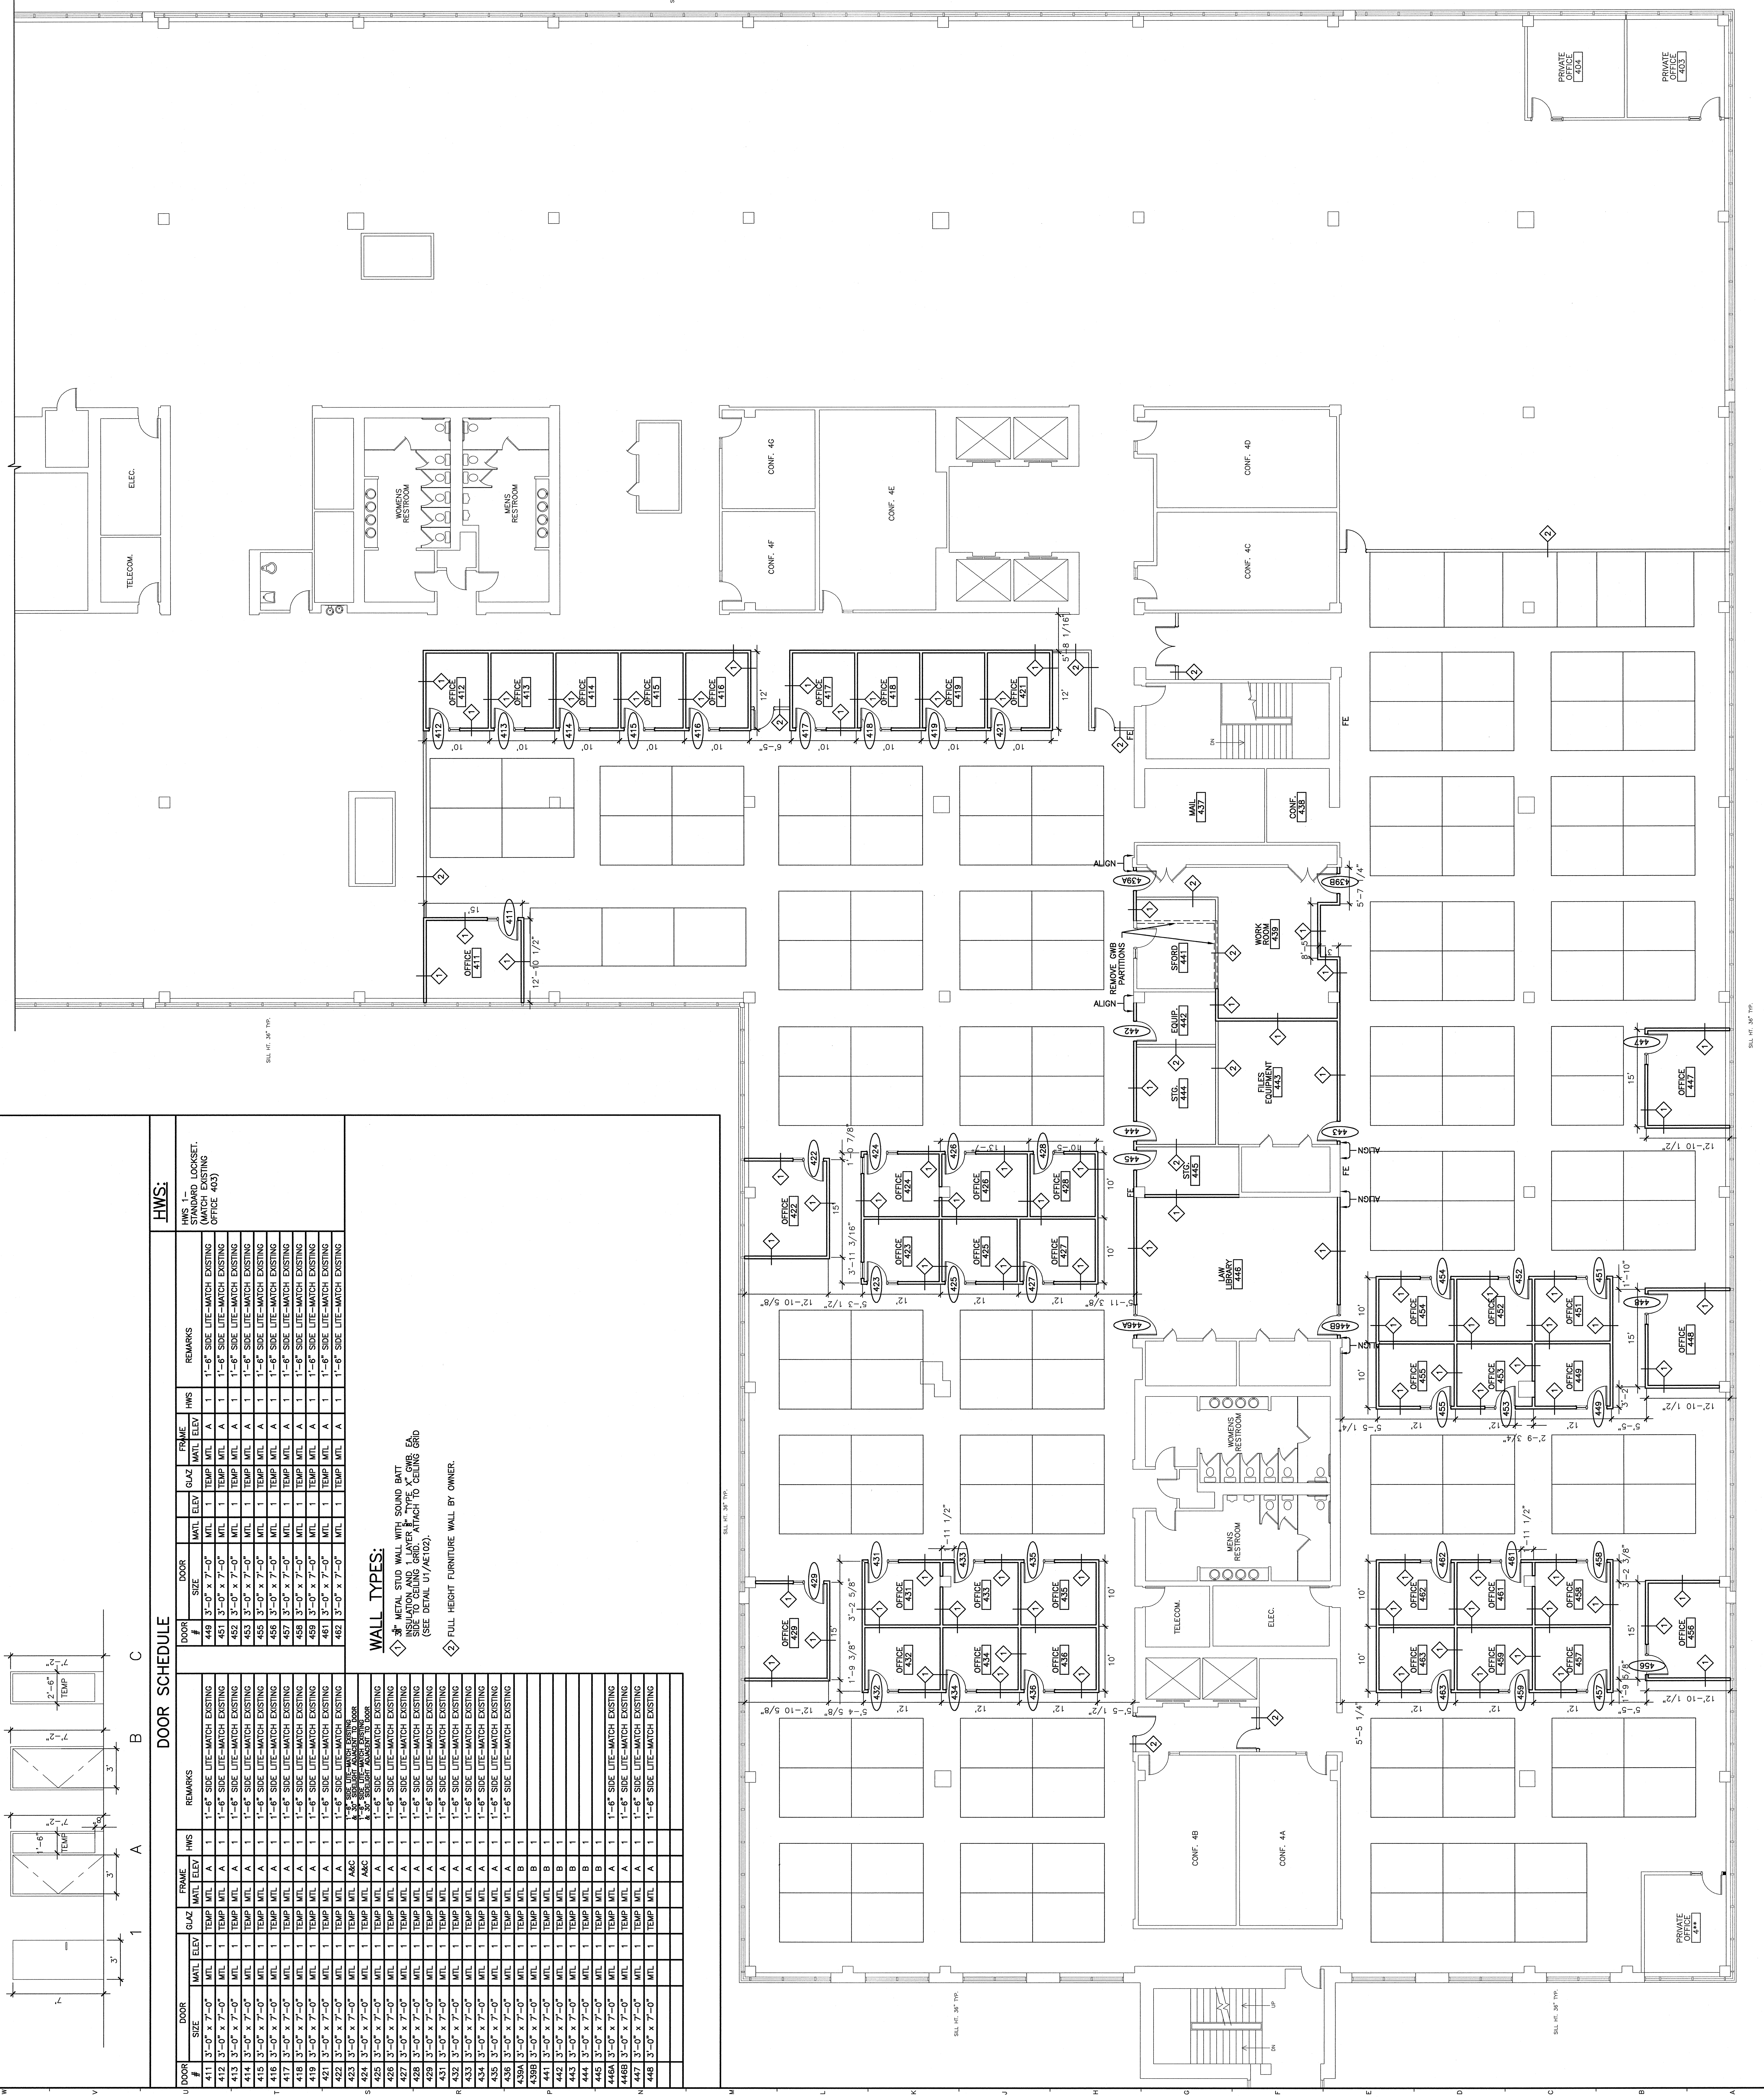

DOOR #	DOOR SIZE	GLAZ	FRAM	HW	REMARKS
411	3'-0" x 7'-0"	TEMP MTL	A	1	1"-6" SIDE LITE-MATCH EXISTING
412	3'-0" x 7'-0"	TEMP MTL	A	1	1"-6" SIDE LITE-MATCH EXISTING
413	3'-0" x 7'-0"	TEMP MTL	A	1	1"-6" SIDE LITE-MATCH EXISTING
414	3'-0" x 7'-0"	TEMP MTL	A	1	1"-6" SIDE LITE-MATCH EXISTING
415	3'-0" x 7'-0"	TEMP MTL	A	1	1"-6" SIDE LITE-MATCH EXISTING
416	3'-0" x 7'-0"	TEMP MTL	A	1	1"-6" SIDE LITE-MATCH EXISTING
417	3'-0" x 7'-0"	TEMP MTL	A	1	1"-6" SIDE LITE-MATCH EXISTING
418	3'-0" x 7'-0"	TEMP MTL	A	1	1"-6" SIDE LITE-MATCH EXISTING
419	3'-0" x 7'-0"	TEMP MTL	A	1	1"-6" SIDE LITE-MATCH EXISTING
420	3'-0" x 7'-0"	TEMP MTL	A	1	1"-6" SIDE LITE-MATCH EXISTING
421	3'-0" x 7'-0"	TEMP MTL	A	1	1"-6" SIDE LITE-MATCH EXISTING
422	3'-0" x 7'-0"	TEMP MTL	A	1	1"-6" SIDE LITE-MATCH EXISTING
423	3'-0" x 7'-0"	TEMP MTL	A	1	1"-6" SIDE LITE-MATCH EXISTING
424	3'-0" x 7'-0"	TEMP MTL	A	1	1"-6" SIDE LITE-MATCH EXISTING
425	3'-0" x 7'-0"	TEMP MTL	A	1	1"-6" SIDE LITE-MATCH EXISTING
426	3'-0" x 7'-0"	TEMP MTL	A	1	1"-6" SIDE LITE-MATCH EXISTING
427	3'-0" x 7'-0"	TEMP MTL	A	1	1"-6" SIDE LITE-MATCH EXISTING
428	3'-0" x 7'-0"	TEMP MTL	A	1	1"-6" SIDE LITE-MATCH EXISTING
429	3'-0" x 7'-0"	TEMP MTL	A	1	1"-6" SIDE LITE-MATCH EXISTING
430	3'-0" x 7'-0"	TEMP MTL	A	1	1"-6" SIDE LITE-MATCH EXISTING
431	3'-0" x 7'-0"	TEMP MTL	A	1	1"-6" SIDE LITE-MATCH EXISTING
432	3'-0" x 7'-0"	TEMP MTL	A	1	1"-6" SIDE LITE-MATCH EXISTING
433	3'-0" x 7'-0"	TEMP MTL	A	1	1"-6" SIDE LITE-MATCH EXISTING
434	3'-0" x 7'-0"	TEMP MTL	A	1	1"-6" SIDE LITE-MATCH EXISTING
435	3'-0" x 7'-0"	TEMP MTL	A	1	1"-6" SIDE LITE-MATCH EXISTING
436	3'-0" x 7'-0"	TEMP MTL	A	1	1"-6" SIDE LITE-MATCH EXISTING
437	3'-0" x 7'-0"	TEMP MTL	A	1	1"-6" SIDE LITE-MATCH EXISTING
438	3'-0" x 7'-0"	TEMP MTL	A	1	1"-6" SIDE LITE-MATCH EXISTING
439	3'-0" x 7'-0"	TEMP MTL	A	1	1"-6" SIDE LITE-MATCH EXISTING
440	3'-0" x 7'-0"	TEMP MTL	A	1	1"-6" SIDE LITE-MATCH EXISTING
441	3'-0" x 7'-0"	TEMP MTL	A	1	1"-6" SIDE LITE-MATCH EXISTING
442	3'-0" x 7'-0"	TEMP MTL	A	1	1"-6" SIDE LITE-MATCH EXISTING
443	3'-0" x 7'-0"	TEMP MTL	A	1	1"-6" SIDE LITE-MATCH EXISTING
444	3'-0" x 7'-0"	TEMP MTL	A	1	1"-6" SIDE LITE-MATCH EXISTING
445	3'-0" x 7'-0"	TEMP MTL	A	1	1"-6" SIDE LITE-MATCH EXISTING
446	3'-0" x 7'-0"	TEMP MTL	A	1	1"-6" SIDE LITE-MATCH EXISTING
447	3'-0" x 7'-0"	TEMP MTL	A	1	1"-6" SIDE LITE-MATCH EXISTING
448	3'-0" x 7'-0"	TEMP MTL	A	1	1"-6" SIDE LITE-MATCH EXISTING

ISSUED FOR CONSTRUCTION
11-12-04

UNIMPROVIDENT
H03 4TH FLOOR RENOVATION
PORTLAND, MAINE

SHEET TITLE: 1/8"=1'-0" DATE: 11-12-04
PROJECT MANAGER: B.J.H. GRAPHIC SCALE: 1"=1'-0"
JOB CAP/DRAWN: B.J.H.
DATE OF RECORDS: JULY
SHEET No. AE101
PROJECT No. 04168