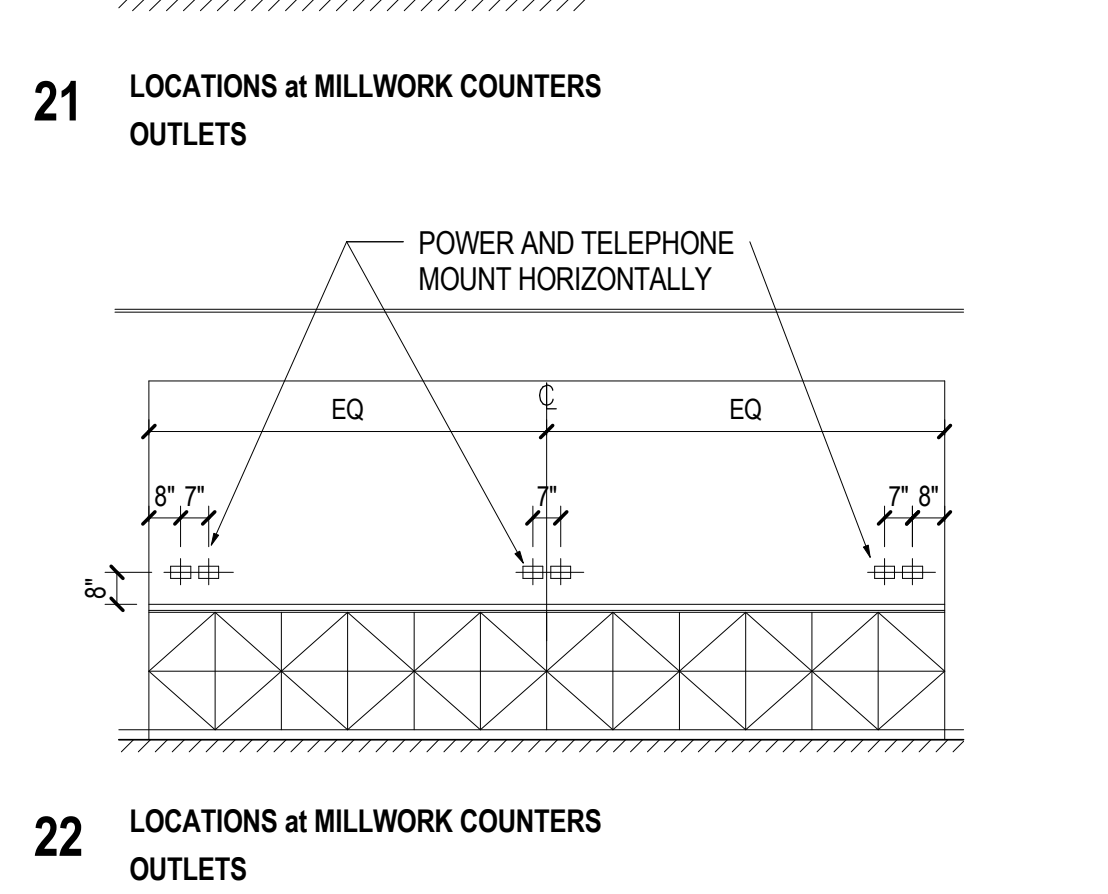

SINK OR VANITY
SCALE: 1/2" = 1'-0"

DRINKING FOUNTAIN
SCALE: 1/2" = 1'-0"

HANDRAIL EXTENSIONS
SCALE: 1/2" = 1'-0"

REACH RANGES/CLR FLR
SCALE: 1/2" = 1'-0"

PROTRUDING OBJECTS
SCALE: 1/4" = 1'-0"

LEVEL CHANGES
SCALE: 1'-0" = 1'-0"

BACK TO BACK OUTLET BOX DETAIL
SCALE: 1 1/2" = 1'-0"

BACK TO BACK OUTLET BOX DETAIL
SCALE: 1 1/2" = 1'-0"