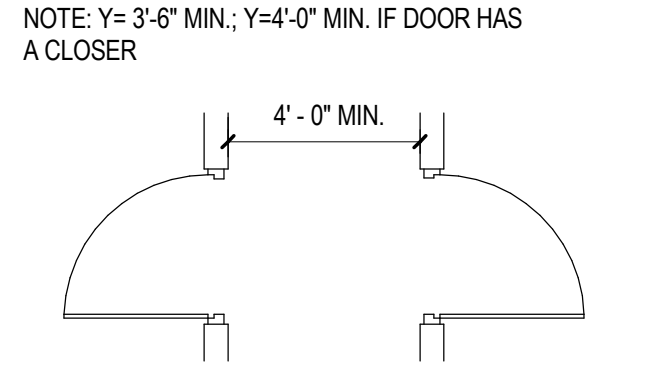

SINK OR VANITY
SCALE: 1/2" = 1'-0"

DRINKING FOUNTAIN
SCALE: 1/2" = 1'-0"

HANDRAIL EXTENSIONS
SCALE: 1/2" = 1'-0"

REACH RANGES/CLR FLR
SCALE: 1/2" = 1'-0"

PROTRUDING OBJECTS
SCALE: 1/4" = 1'-0"

LEVEL CHANGES
SCALE: 1'-0" = 1'-0"

BACK TO BACK OUTLET BOX DETAIL
SCALE: 1 1/2" = 1'-0"

BACK TO BACK OUTLET BOX DETAIL
SCALE: 1 1/2" = 1'-0"