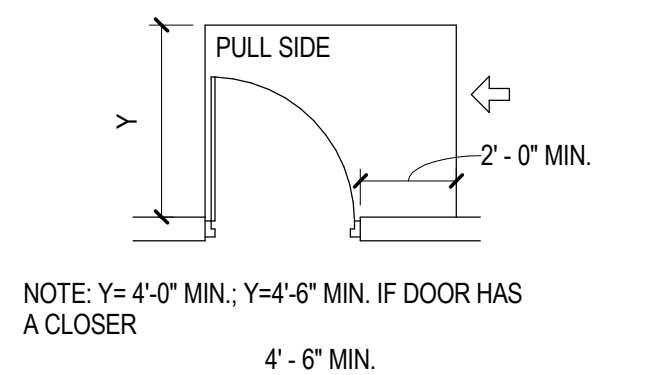

SINK OR VANITY
SCALE: 1/2" = 1'-0"

DRINKING FOUNTAIN
SCALE: 1/2" = 1'-0"

HANDRAIL EXTENSIONS
SCALE: 1/2" = 1'-0"

REACH RANGES/CLR FLR
SCALE: 1/2" = 1'-0"

PROTRUDING OBJECTS
SCALE: 1/4" = 1'-0"

LEVEL CHANGES
SCALE: 1'-0" = 1'-0"

BACK TO BACK OUTLET BOX DETAIL
SCALE: 1 1/2" = 1'-0"

BACK TO BACK OUTLET BOX DETAIL
SCALE: 1 1/2" = 1'-0"