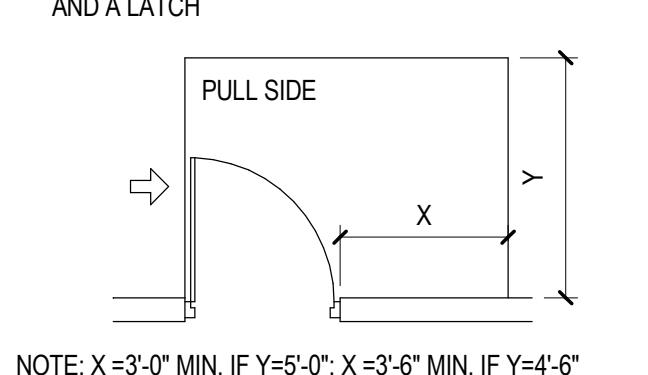

SINK OR VANITY
SCALE: 1/2" = 1'-0"

DRINKING FOUNTAIN
SCALE: 1/2" = 1'-0"

HANDRAIL EXTENSIONS
SCALE: 1/2" = 1'-0"

REACH RANGES/CLR FLR
SCALE: 1/2" = 1'-0"

PROTRUDING OBJECTS
SCALE: 1/4" = 1'-0"

LEVEL CHANGES
SCALE: 1'-0" = 1'-0"

BACK TO BACK OUTLET BOX DETAIL
SCALE: 1 1/2" = 1'-0"

BACK TO BACK OUTLET BOX DETAIL
SCALE: 1 1/2" = 1'-0"