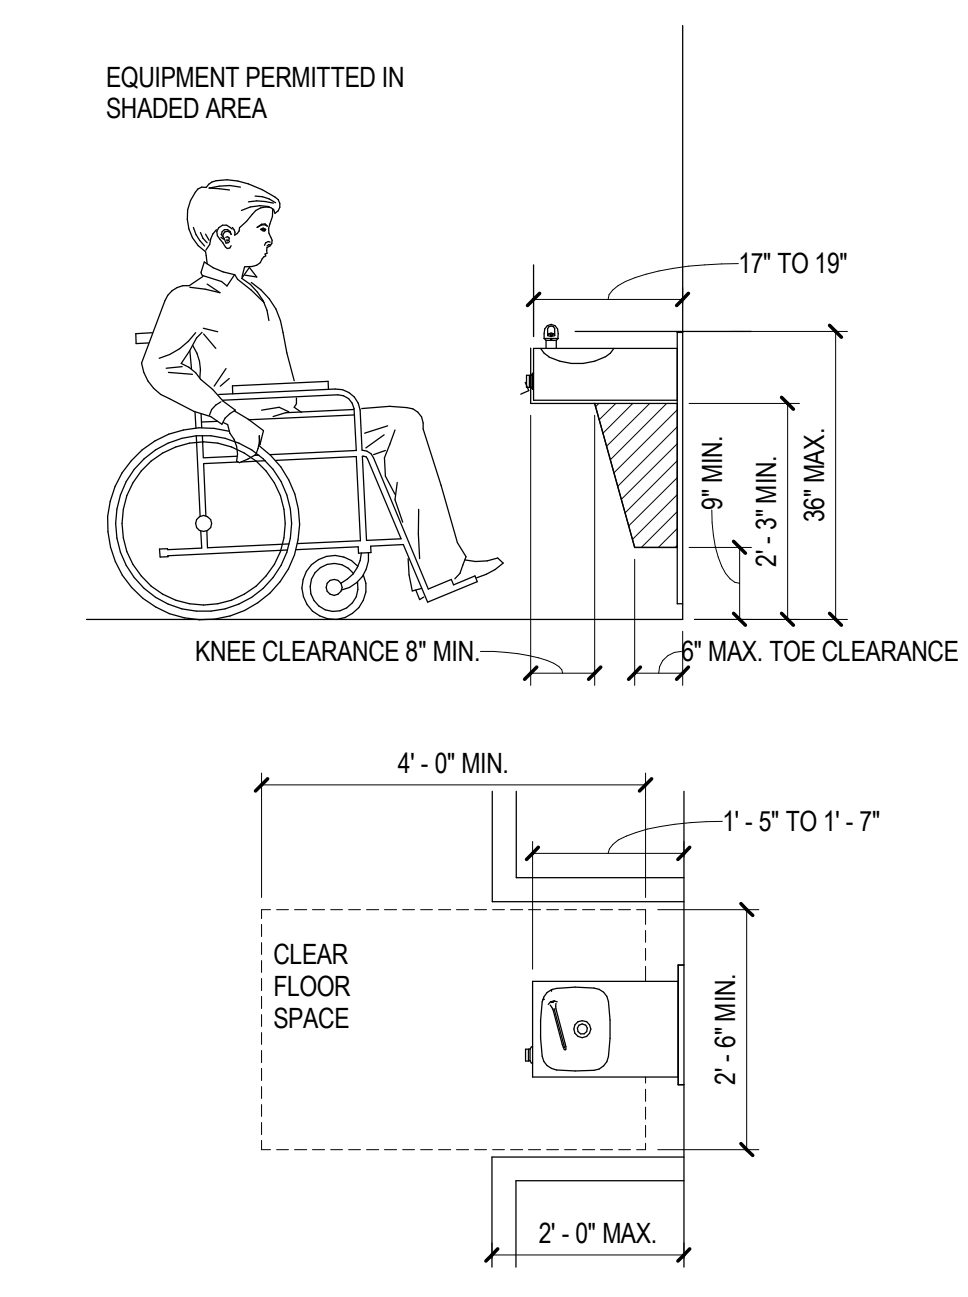

SINK OR VANITY
SCALE: 1/2" = 1'-0"

DRINKING FOUNTAIN
SCALE: 1/2" = 1'-0"

HANDRAIL EXTENSIONS
SCALE: 1/2" = 1'-0"

REACH RANGES/CLR FLR
SCALE: 1/2" = 1'-0"

PROTRUDING OBJECTS
SCALE: 1/4" = 1'-0"

LEVEL CHANGES
SCALE: 1'-0" = 1'-0"

BACK TO BACK OUTLET BOX DETAIL
SCALE: 1 1/2" = 1'-0"

BACK TO BACK OUTLET BOX DETAIL
SCALE: 1 1/2" = 1'-0"