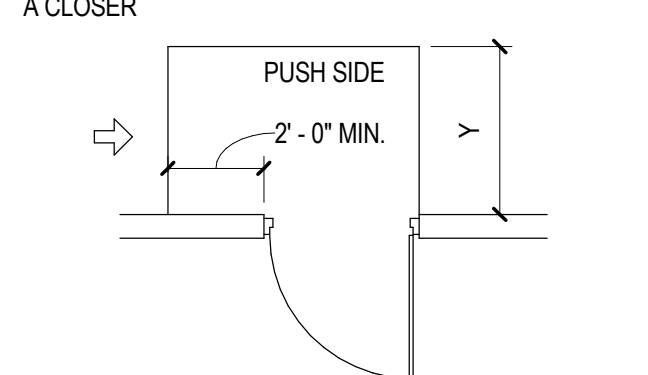

SINK OR VANITY
SCALE: 1/2" = 1'-0"

DRINKING FOUNTAIN
SCALE: 1/2" = 1'-0"

HANDRAIL EXTENSIONS
SCALE: 1/2" = 1'-0"

REACH RANGES/CLR FLR
SCALE: 1/2" = 1'-0"

PROTRUDING OBJECTS
SCALE: 1/4" = 1'-0"

LEVEL CHANGES
SCALE: 1'-0" = 1'-0"

BACK TO BACK OUTLET BOX DETAIL
SCALE: 1 1/2" = 1'-0"

BACK TO BACK OUTLET BOX DETAIL
SCALE: 1 1/2" = 1'-0"