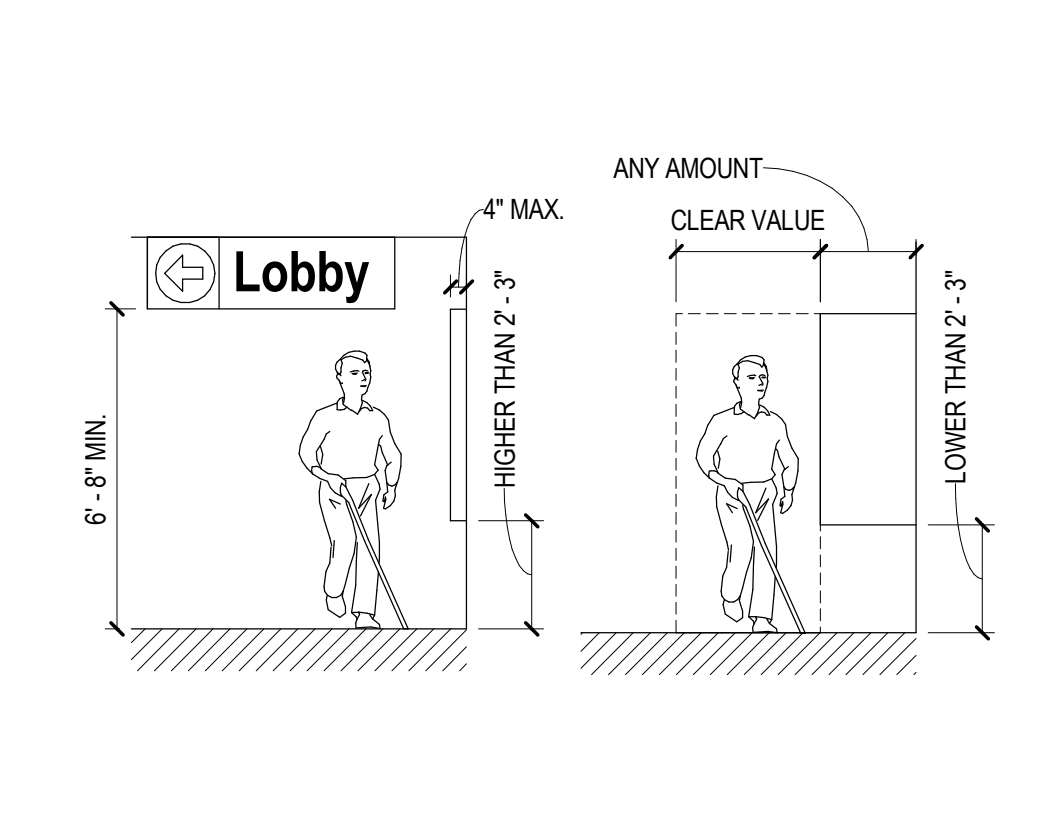

SINK OR VANITY
SCALE: 1/2" = 1'-0"

DRINKING FOUNTAIN
SCALE: 1/2" = 1'-0"

HANDRAIL EXTENSIONS
SCALE: 1/2" = 1'-0"

REACH RANGES/CLR FLR
SCALE: 1/2" = 1'-0"

PROTRUDING OBJECTS
SCALE: 1/4" = 1'-0"

LEVEL CHANGES
SCALE: 1'-0" = 1'-0"

BACK TO BACK OUTLET BOX DETAIL
SCALE: 1 1/2" = 1'-0"

BACK TO BACK OUTLET BOX DETAIL
SCALE: 1 1/2" = 1'-0"