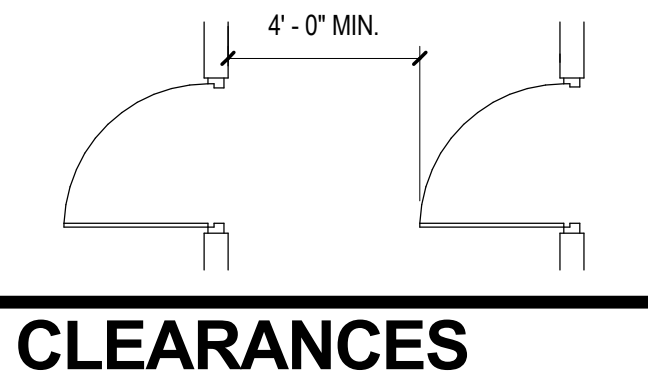

SINK OR VANITY
SCALE: 1/2" = 1'-0"

DRINKING FOUNTAIN
SCALE: 1/2" = 1'-0"

HANDRAIL EXTENSIONS
SCALE: 1/2" = 1'-0"

REACH RANGES/CLR FLR
SCALE: 1/2" = 1'-0"

PROTRUDING OBJECTS
SCALE: 1/4" = 1'-0"

LEVEL CHANGES
SCALE: 1'-0" = 1'-0"

BACK TO BACK OUTLET BOX DETAIL
SCALE: 1 1/2" = 1'-0"

BACK TO BACK OUTLET BOX DETAIL
SCALE: 1 1/2" = 1'-0"