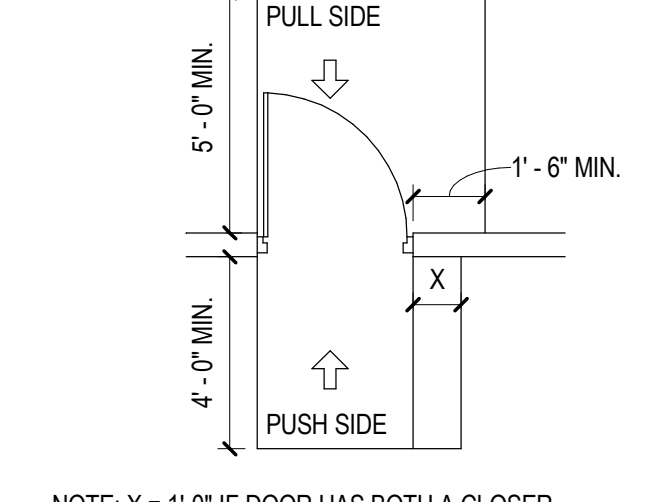

SINK OR VANITY
SCALE: 1/2" = 1'-0"

DRINKING FOUNTAIN
SCALE: 1/2" = 1'-0"

HANDRAIL EXTENSIONS
SCALE: 1/2" = 1'-0"

REACH RANGES/CLR FLR
SCALE: 1/2" = 1'-0"

PROTRUDING OBJECTS
SCALE: 1/4" = 1'-0"

LEVEL CHANGES
SCALE: 1'-0" = 1'-0"

BACK TO BACK OUTLET BOX DETAIL
SCALE: 1 1/2" = 1'-0"

BACK TO BACK OUTLET BOX DETAIL
SCALE: 1 1/2" = 1'-0"