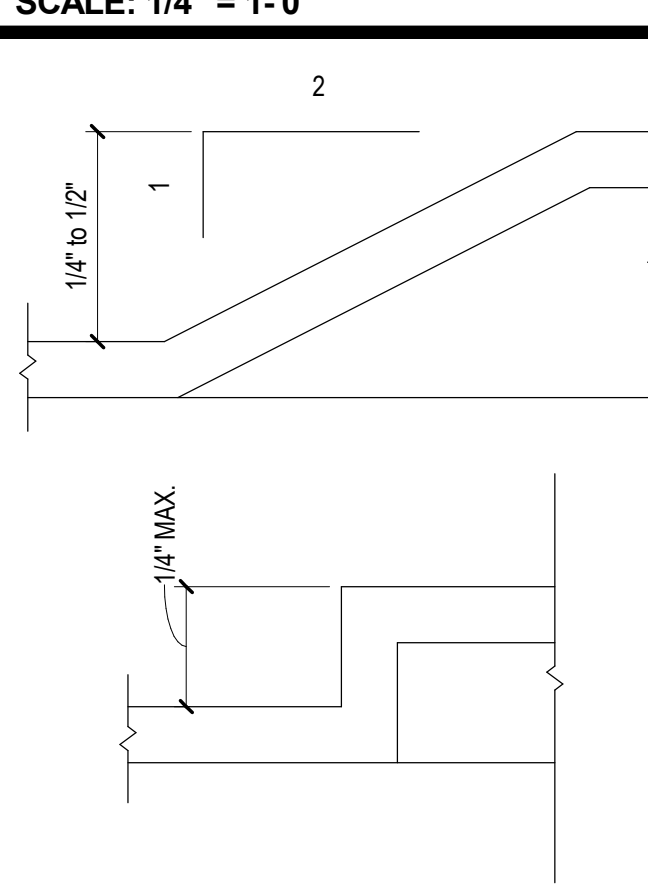

SINK OR VANITY
SCALE: 1/2" = 1'-0"

DRINKING FOUNTAIN
SCALE: 1/2" = 1'-0"

HANDRAIL EXTENSIONS
SCALE: 1/2" = 1'-0"

REACH RANGES/CLR FLR
SCALE: 1/2" = 1'-0"

PROTRUDING OBJECTS
SCALE: 1/4" = 1'-0"

LEVEL CHANGES
SCALE: 1'-0" = 1'-0"

BACK TO BACK OUTLET BOX DETAIL
SCALE: 1 1/2" = 1'-0"

BACK TO BACK OUTLET BOX DETAIL
SCALE: 1 1/2" = 1'-0"