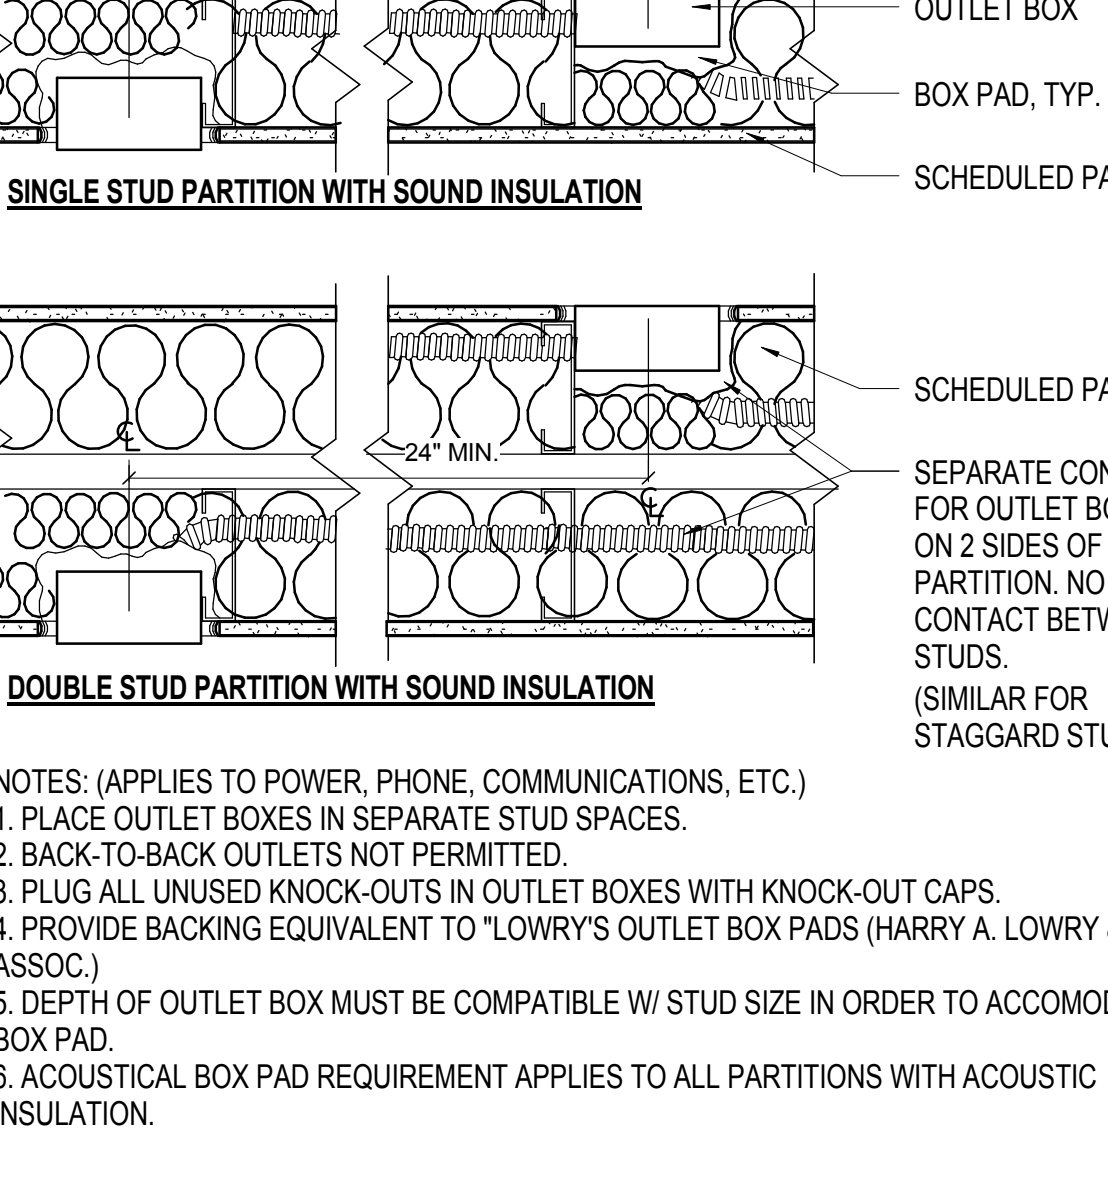

SINK OR VANITY
SCALE: 1/2" = 1'-0"

DRINKING FOUNTAIN
SCALE: 1/2" = 1'-0"

HANDRAIL EXTENSIONS
SCALE: 1/2" = 1'-0"

REACH RANGES/CLR FLR
SCALE: 1/2" = 1'-0"

PROTRUDING OBJECTS
SCALE: 1/4" = 1'-0"

LEVEL CHANGES
SCALE: 1'-0" = 1'-0"

BACK TO BACK OUTLET BOX DETAIL
SCALE: 1 1/2" = 1'-0"

BACK TO BACK OUTLET BOX DETAIL
SCALE: 1 1/2" = 1'-0"