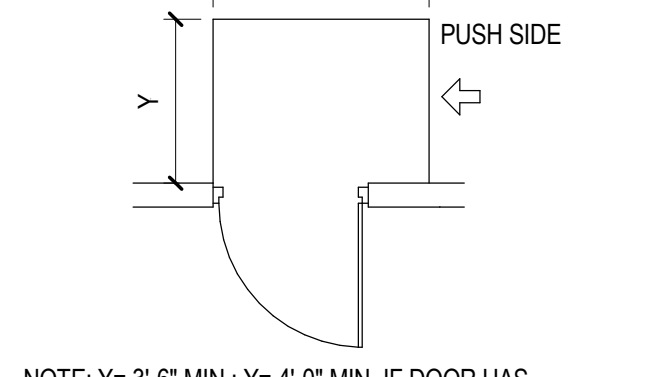

SINK OR VANITY
SCALE: 1/2" = 1'-0"

DRINKING FOUNTAIN
SCALE: 1/2" = 1'-0"

HANDRAIL EXTENSIONS
SCALE: 1/2" = 1'-0"

REACH RANGES/CLR FLR
SCALE: 1/2" = 1'-0"

PROTRUDING OBJECTS
SCALE: 1/4" = 1'-0"

LEVEL CHANGES
SCALE: 1'-0" = 1'-0"

BACK TO BACK OUTLET BOX DETAIL
SCALE: 1 1/2" = 1'-0"

BACK TO BACK OUTLET BOX DETAIL
SCALE: 1 1/2" = 1'-0"