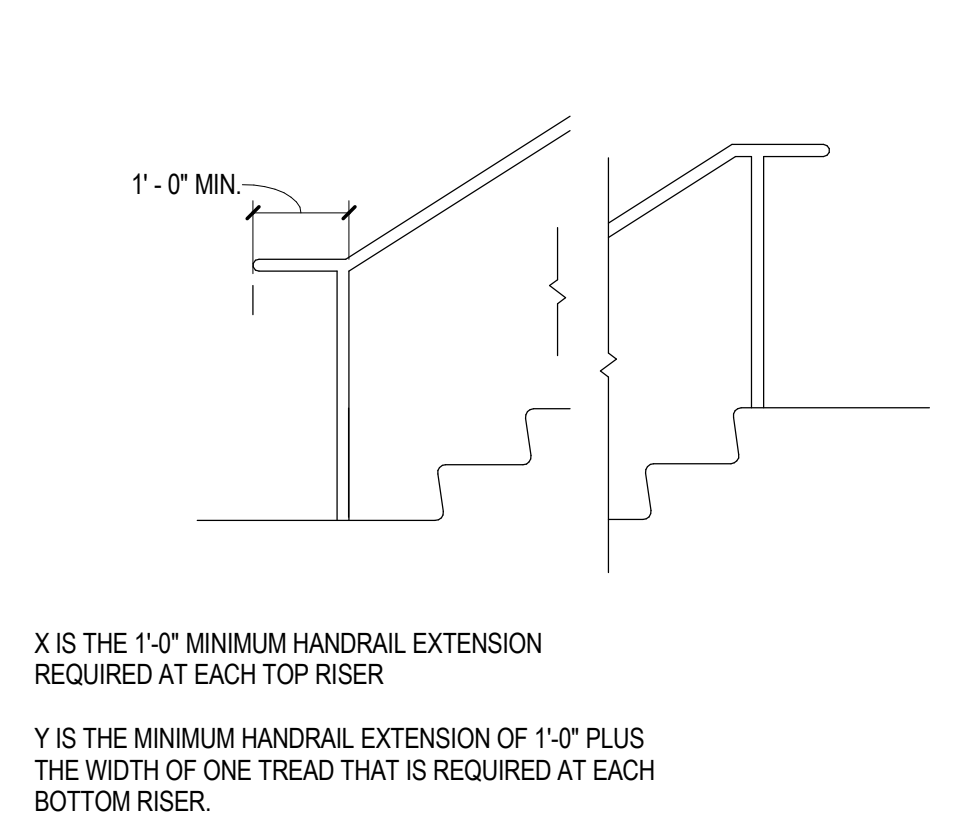

SINK OR VANITY
SCALE: 1/2" = 1'-0"

DRINKING FOUNTAIN
SCALE: 1/2" = 1'-0"

HANDRAIL EXTENSIONS
SCALE: 1/2" = 1'-0"

REACH RANGES/CLR FLR
SCALE: 1/2" = 1'-0"

PROTRUDING OBJECTS
SCALE: 1/4" = 1'-0"

LEVEL CHANGES
SCALE: 1'-0" = 1'-0"

BACK TO BACK OUTLET BOX DETAIL
SCALE: 1 1/2" = 1'-0"

BACK TO BACK OUTLET BOX DETAIL
SCALE: 1 1/2" = 1'-0"