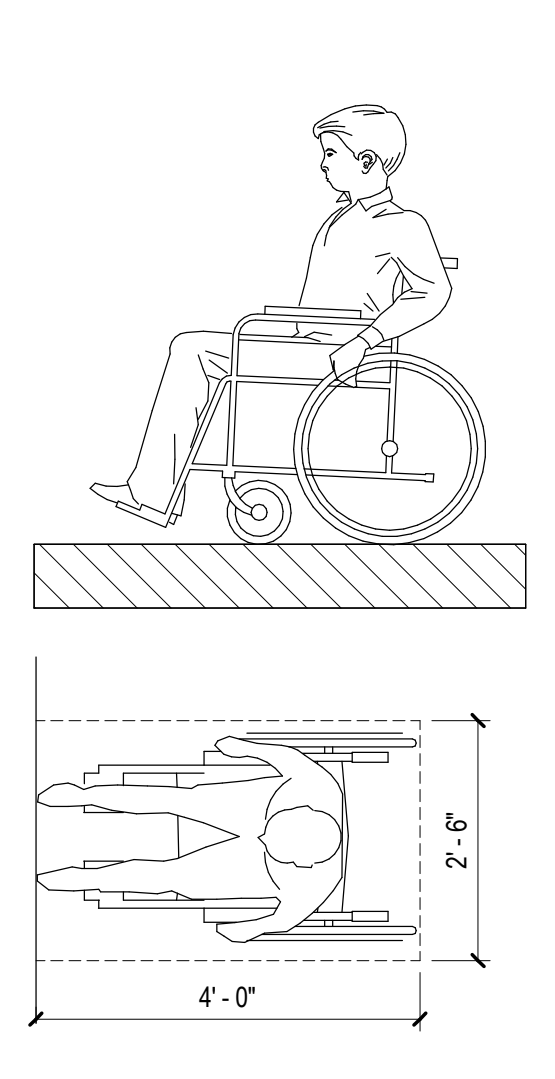

SINK OR VANITY
SCALE: 1/2" = 1'-0"

DRINKING FOUNTAIN
SCALE: 1/2" = 1'-0"

HANDRAIL EXTENSIONS
SCALE: 1/2" = 1'-0"

REACH RANGES/CLR FLR
SCALE: 1/2" = 1'-0"

PROTRUDING OBJECTS
SCALE: 1/4" = 1'-0"

LEVEL CHANGES
SCALE: 1'-0" = 1'-0"

BACK TO BACK OUTLET BOX DETAIL
SCALE: 1 1/2" = 1'-0"

BACK TO BACK OUTLET BOX DETAIL
SCALE: 1 1/2" = 1'-0"