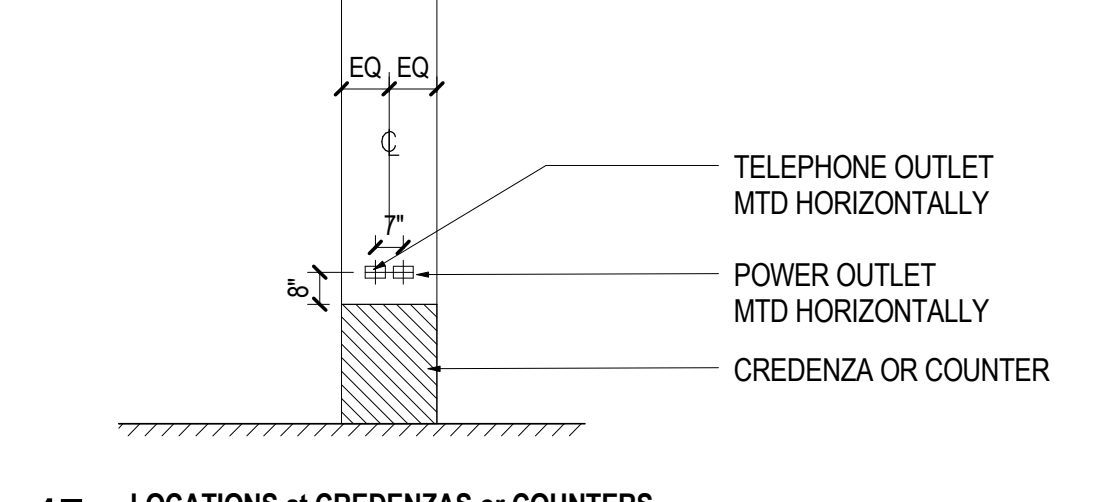

SINK OR VANITY
SCALE: 1/2" = 1'-0"

DRINKING FOUNTAIN
SCALE: 1/2" = 1'-0"

HANDRAIL EXTENSIONS
SCALE: 1/2" = 1'-0"

REACH RANGES/CLR FLR
SCALE: 1/2" = 1'-0"

PROTRUDING OBJECTS
SCALE: 1/4" = 1'-0"

LEVEL CHANGES
SCALE: 1'-0" = 1'-0"

BACK TO BACK OUTLET BOX DETAIL
SCALE: 1 1/2" = 1'-0"

BACK TO BACK OUTLET BOX DETAIL
SCALE: 1 1/2" = 1'-0"