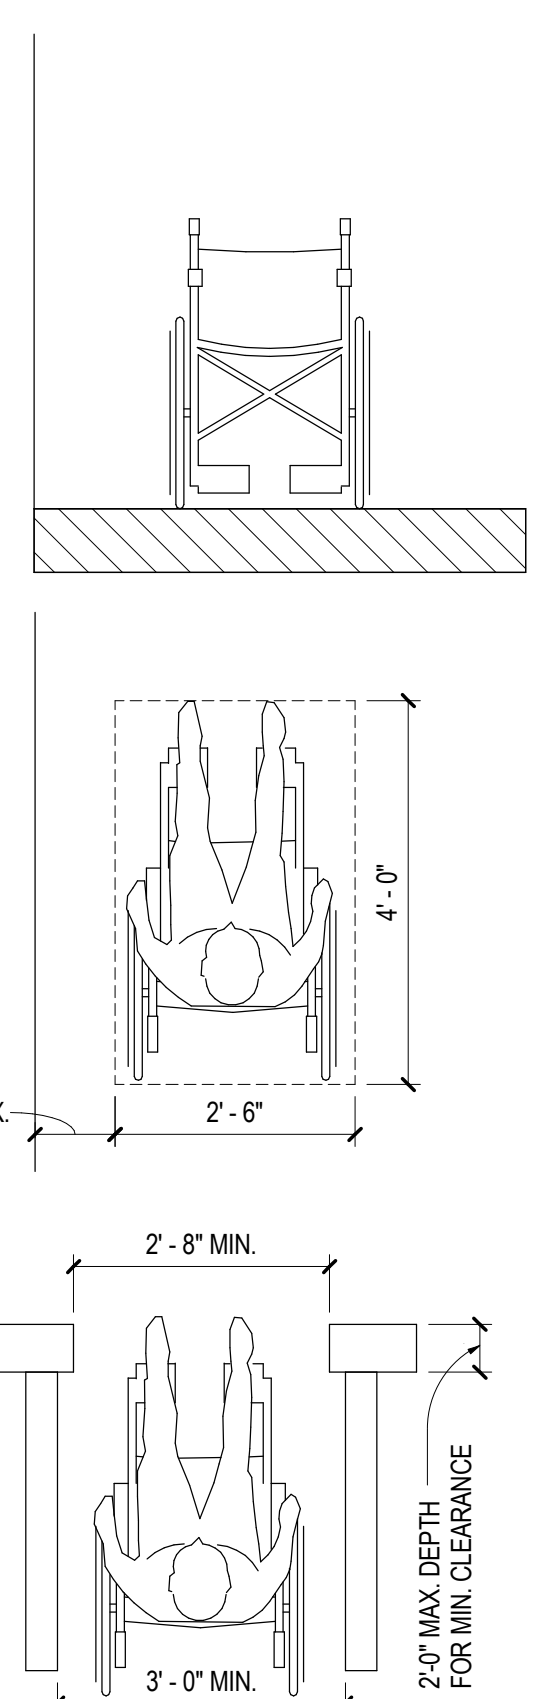

SINK OR VANITY
SCALE: 1/2" = 1'-0"

DRINKING FOUNTAIN
SCALE: 1/2" = 1'-0"

HANDRAIL EXTENSIONS
SCALE: 1/2" = 1'-0"

REACH RANGES/CLR FLR
SCALE: 1/2" = 1'-0"

PROTRUDING OBJECTS
SCALE: 1/4" = 1'-0"

LEVEL CHANGES
SCALE: 1'-0" = 1'-0"

BACK TO BACK OUTLET BOX DETAIL
SCALE: 1 1/2" = 1'-0"

BACK TO BACK OUTLET BOX DETAIL
SCALE: 1 1/2" = 1'-0"