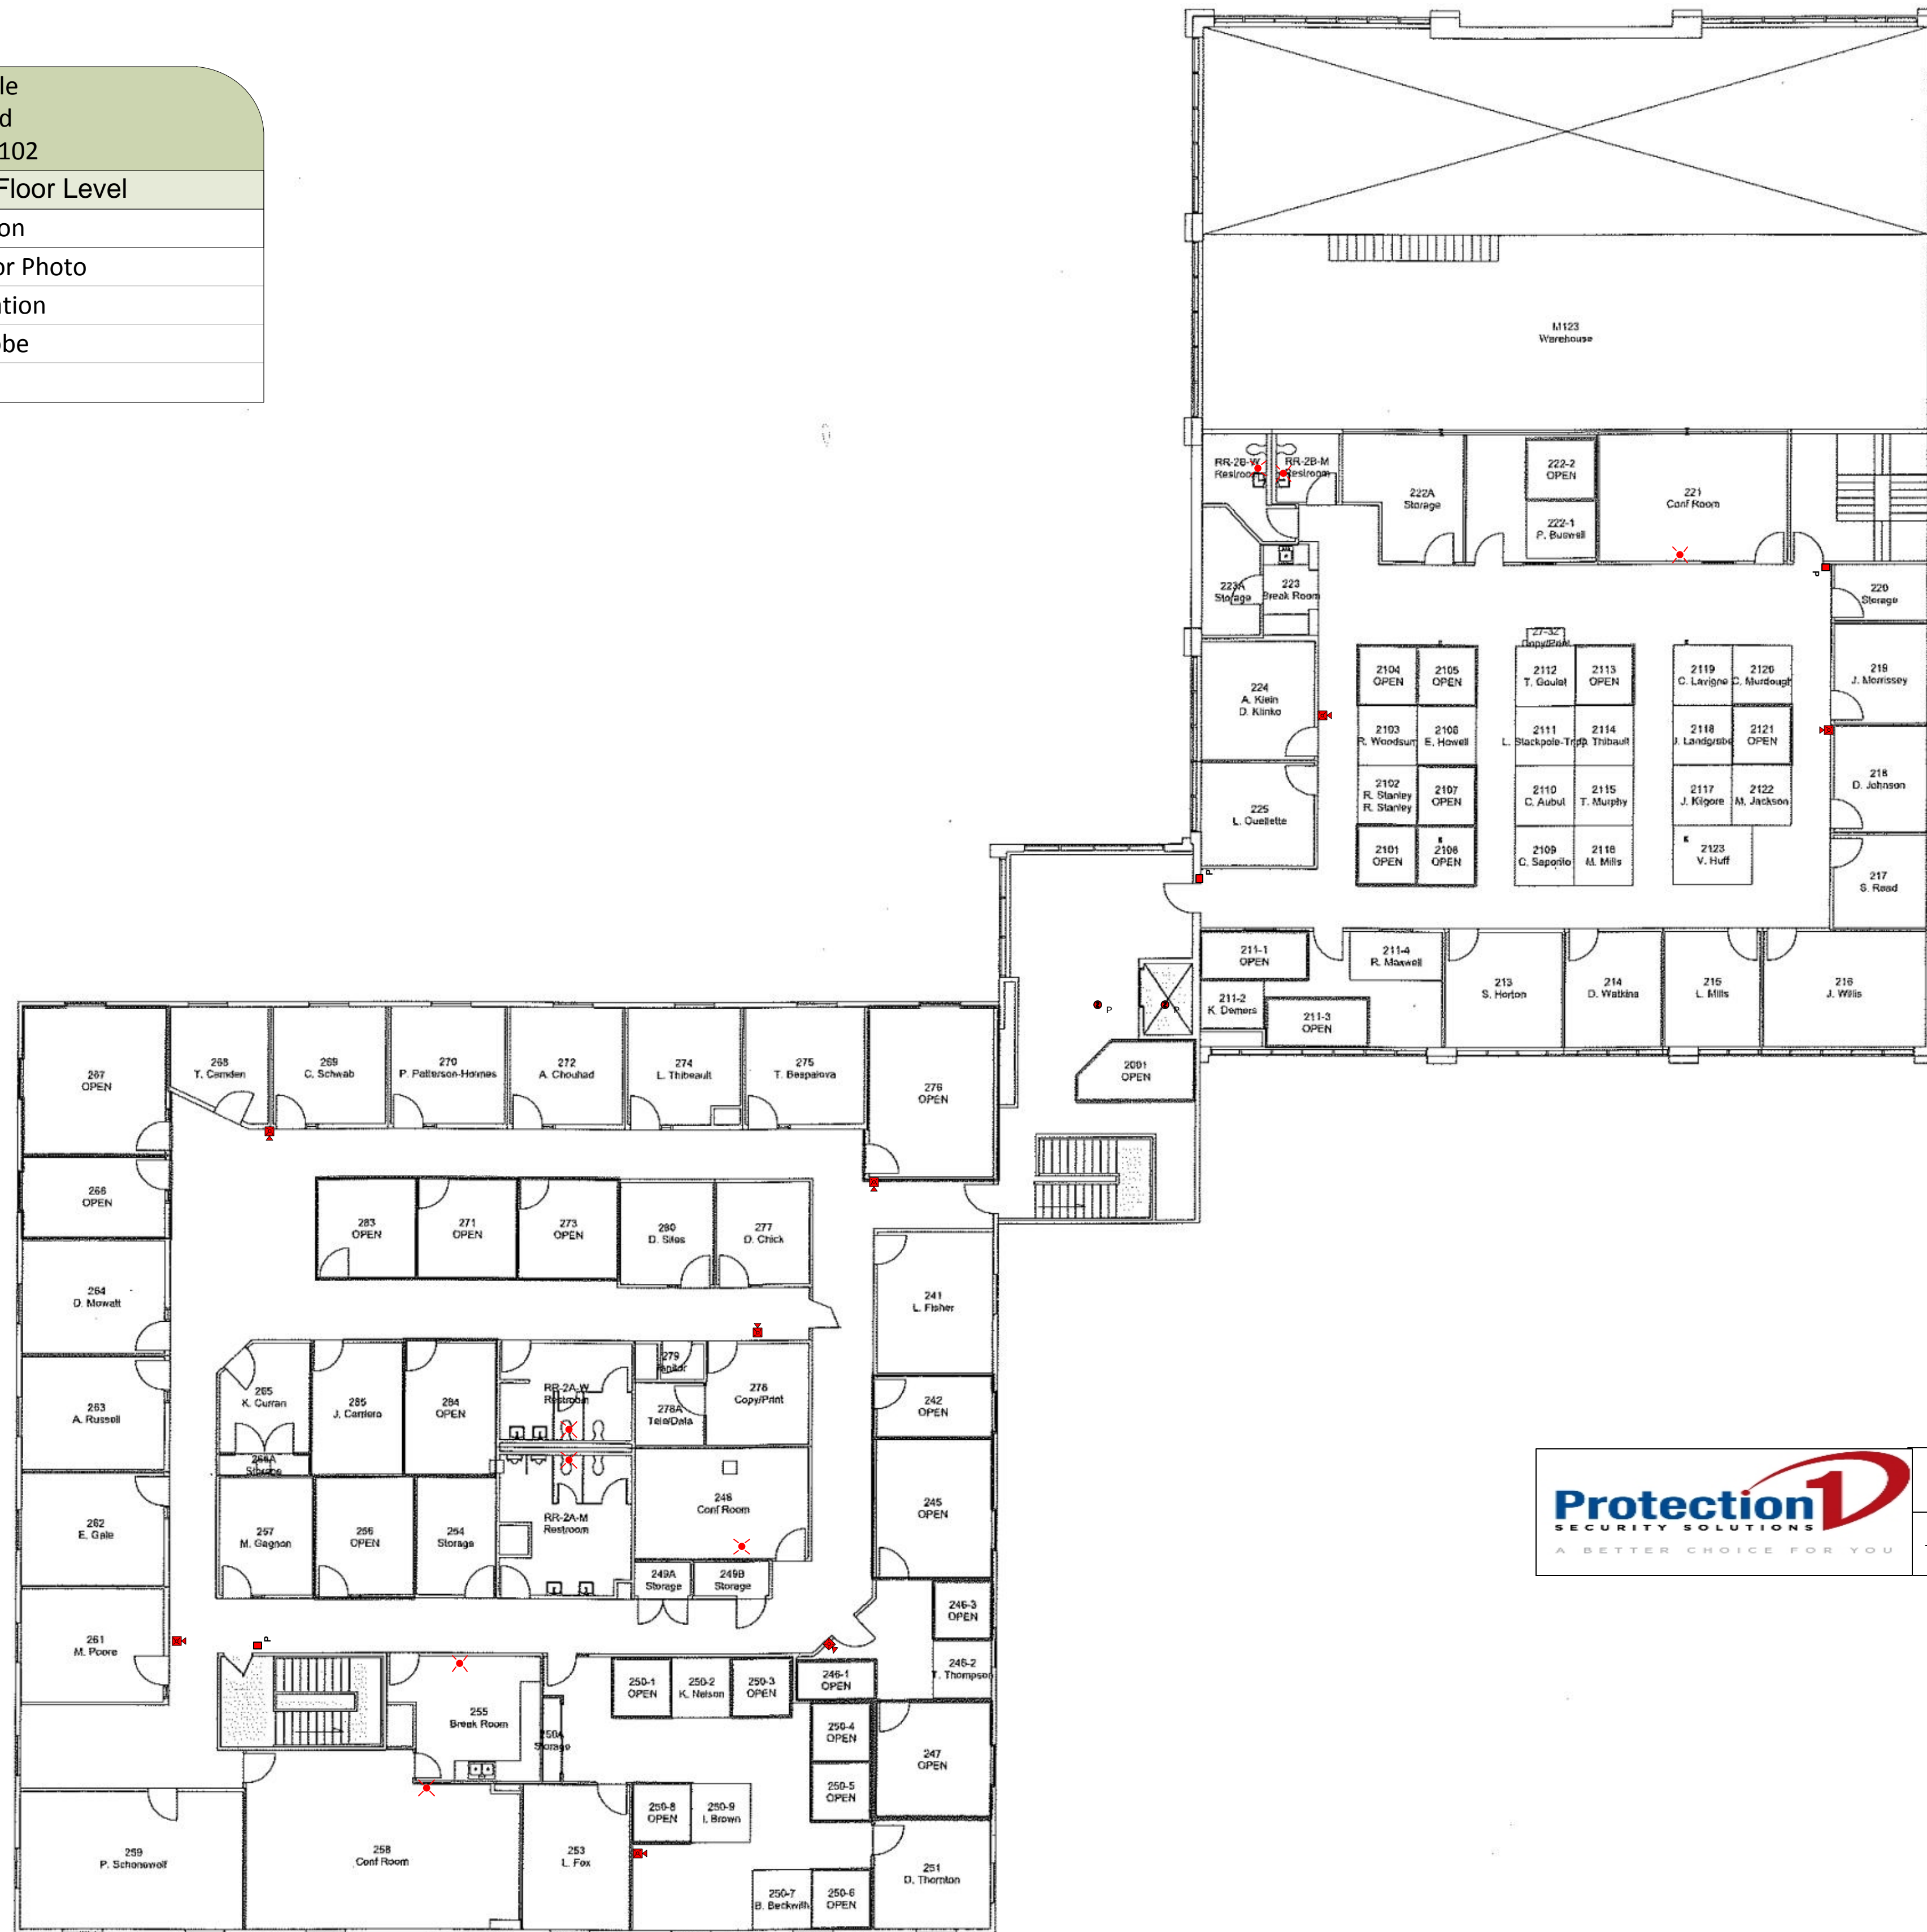

Time Warner Cable  
118 Johnson Road  
Portland, Maine 04102

Life Safety Plan LS2 2<sup>nd</sup> Floor Level

| Symbol | Description          |
|--------|----------------------|
| ●      | Smoke Detector Photo |
| ■      | Manual Station       |
| ◀      | Horn Strobe          |
| ×      | Strobe               |

Robin Russell, Certified Engineering Technician, NICET Cert. # 110826  
10 Manual Drive, Portland, Maine 04103 (207) 347-5327 4/26/16

Time Warner Cable  
118 Johnson Road

Floor - 02  
118 Johnson Road  
Portland, ME 04102  
1/25/2016