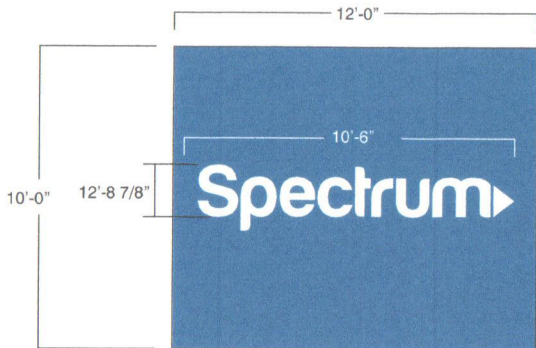

Secondary Sign/Metal Panel:

Sign (3)

EXISTING

PROPOSED

FRONT

Scale = 1/4" : 1'
Sq.Ft.: 120

PANEL:

Aluminum Panel painted dark blue to match PMS 540C w/ first surface applied vinyl to match White for "Spectrum" and "Play button".