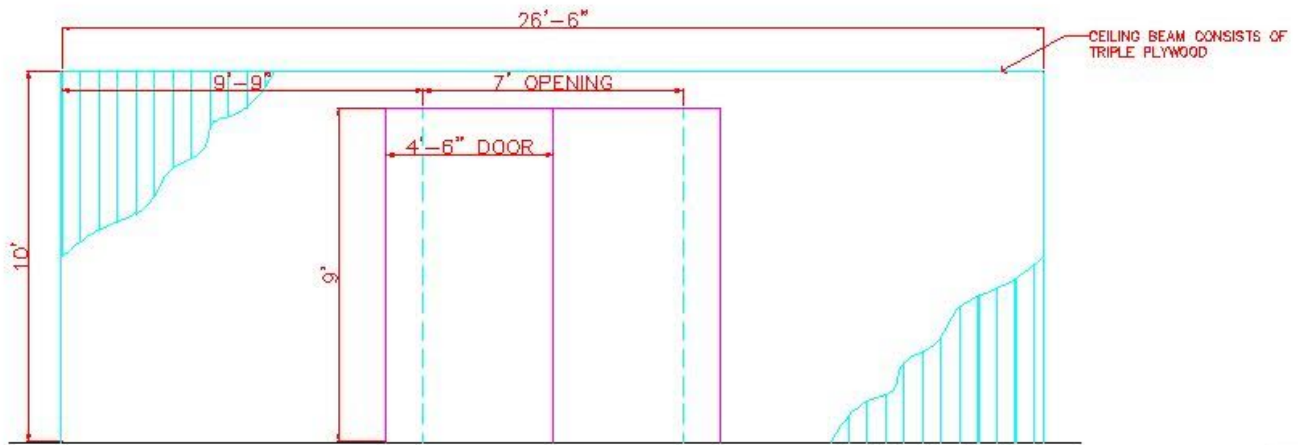

COOLER ELEVATION—RIGHT

SCALE: 1/4" = 1'-0" -

COOLER ELEVATION—FRONT

SCALE: 1/4" = 1'-0" -

✕	Command:
	Press ESC
🔧	Command:
	Command:

Julian Klenda

Maine Lobster Now

Julian@mainelobsternow.com