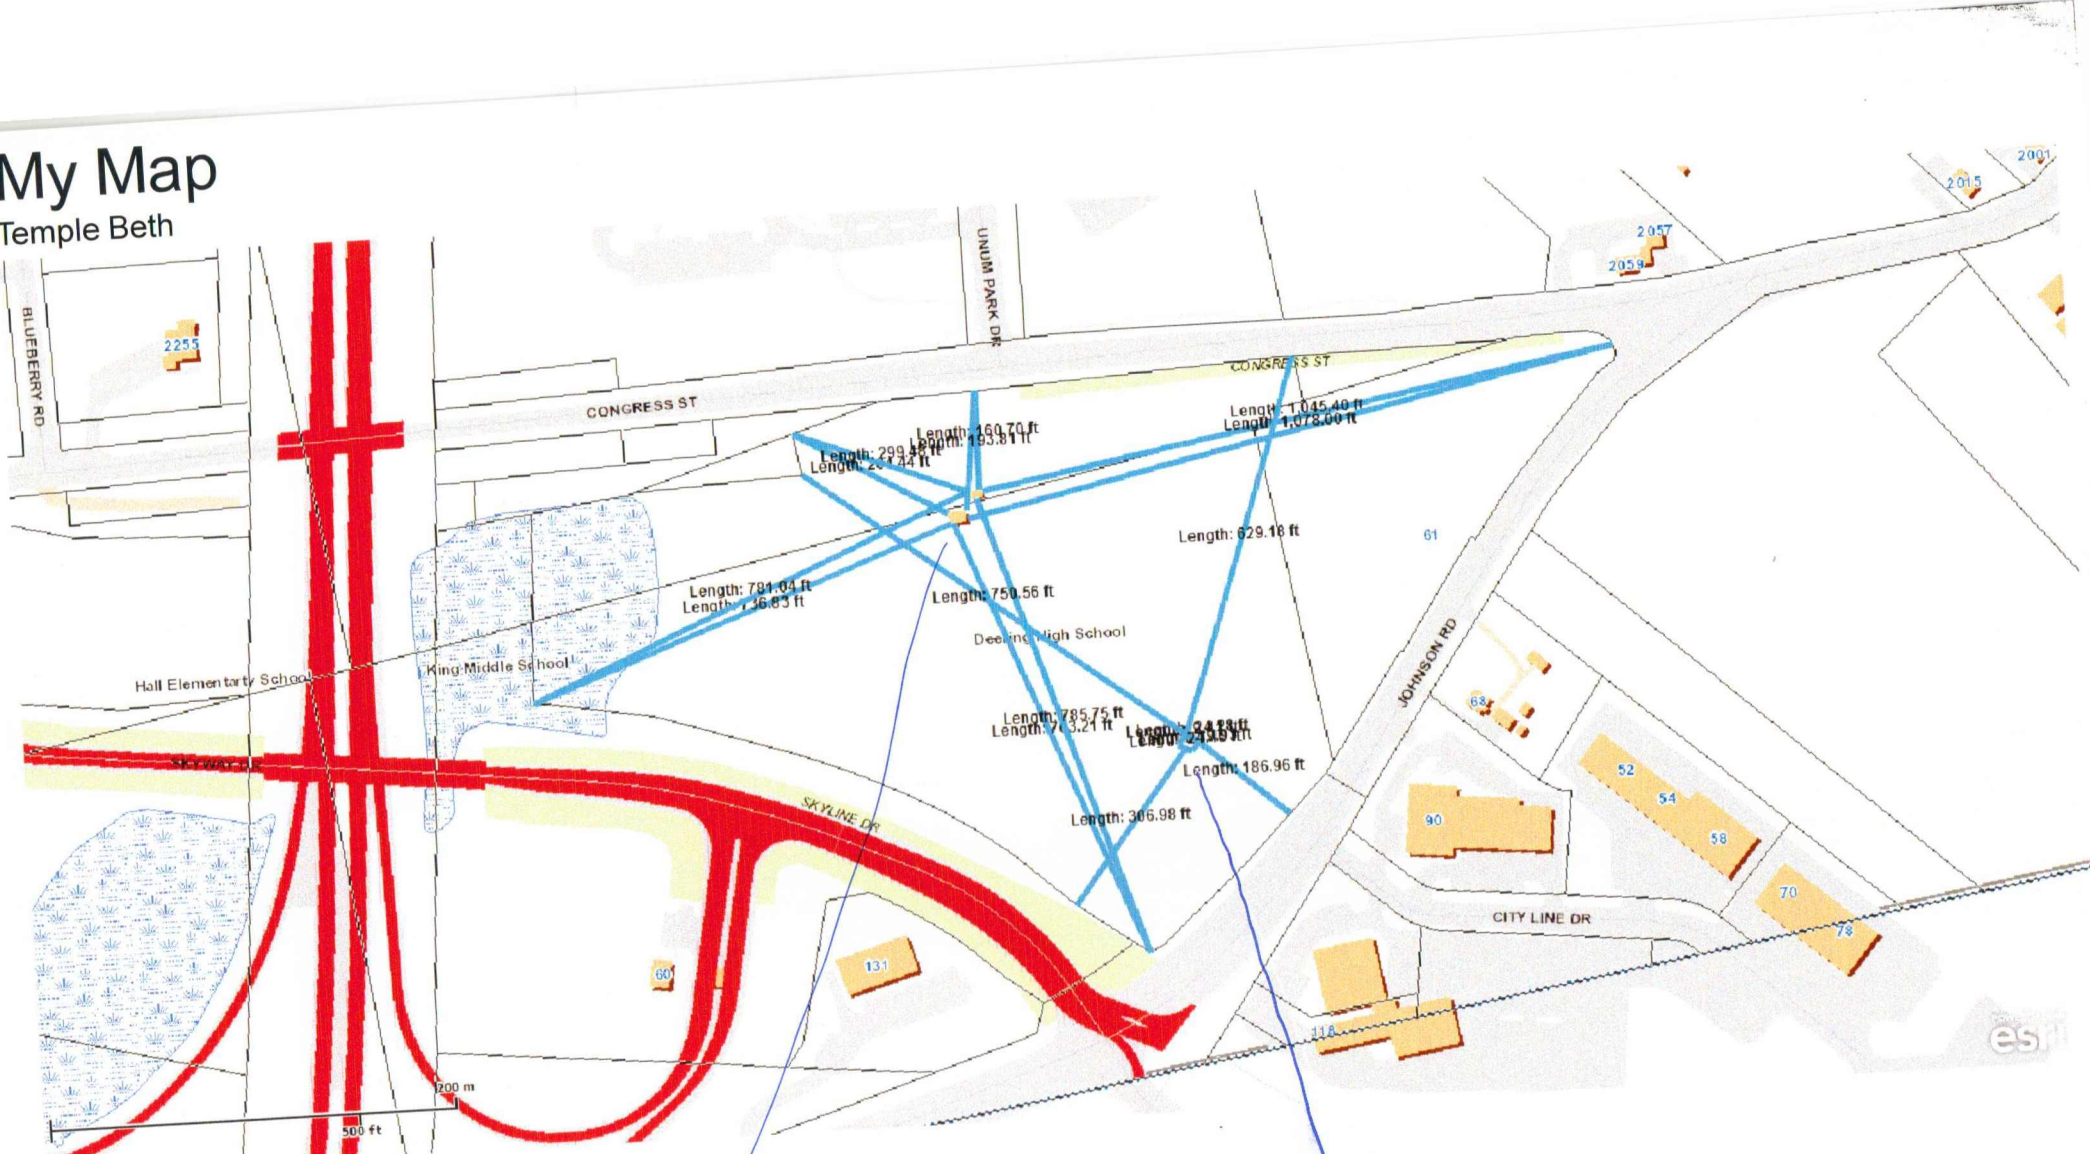

My Map

Temple Beth

Copyright 2011 Esri. All rights reserved. Fri Aug 2 2013 02:00:06 PM

Existing

Proposed