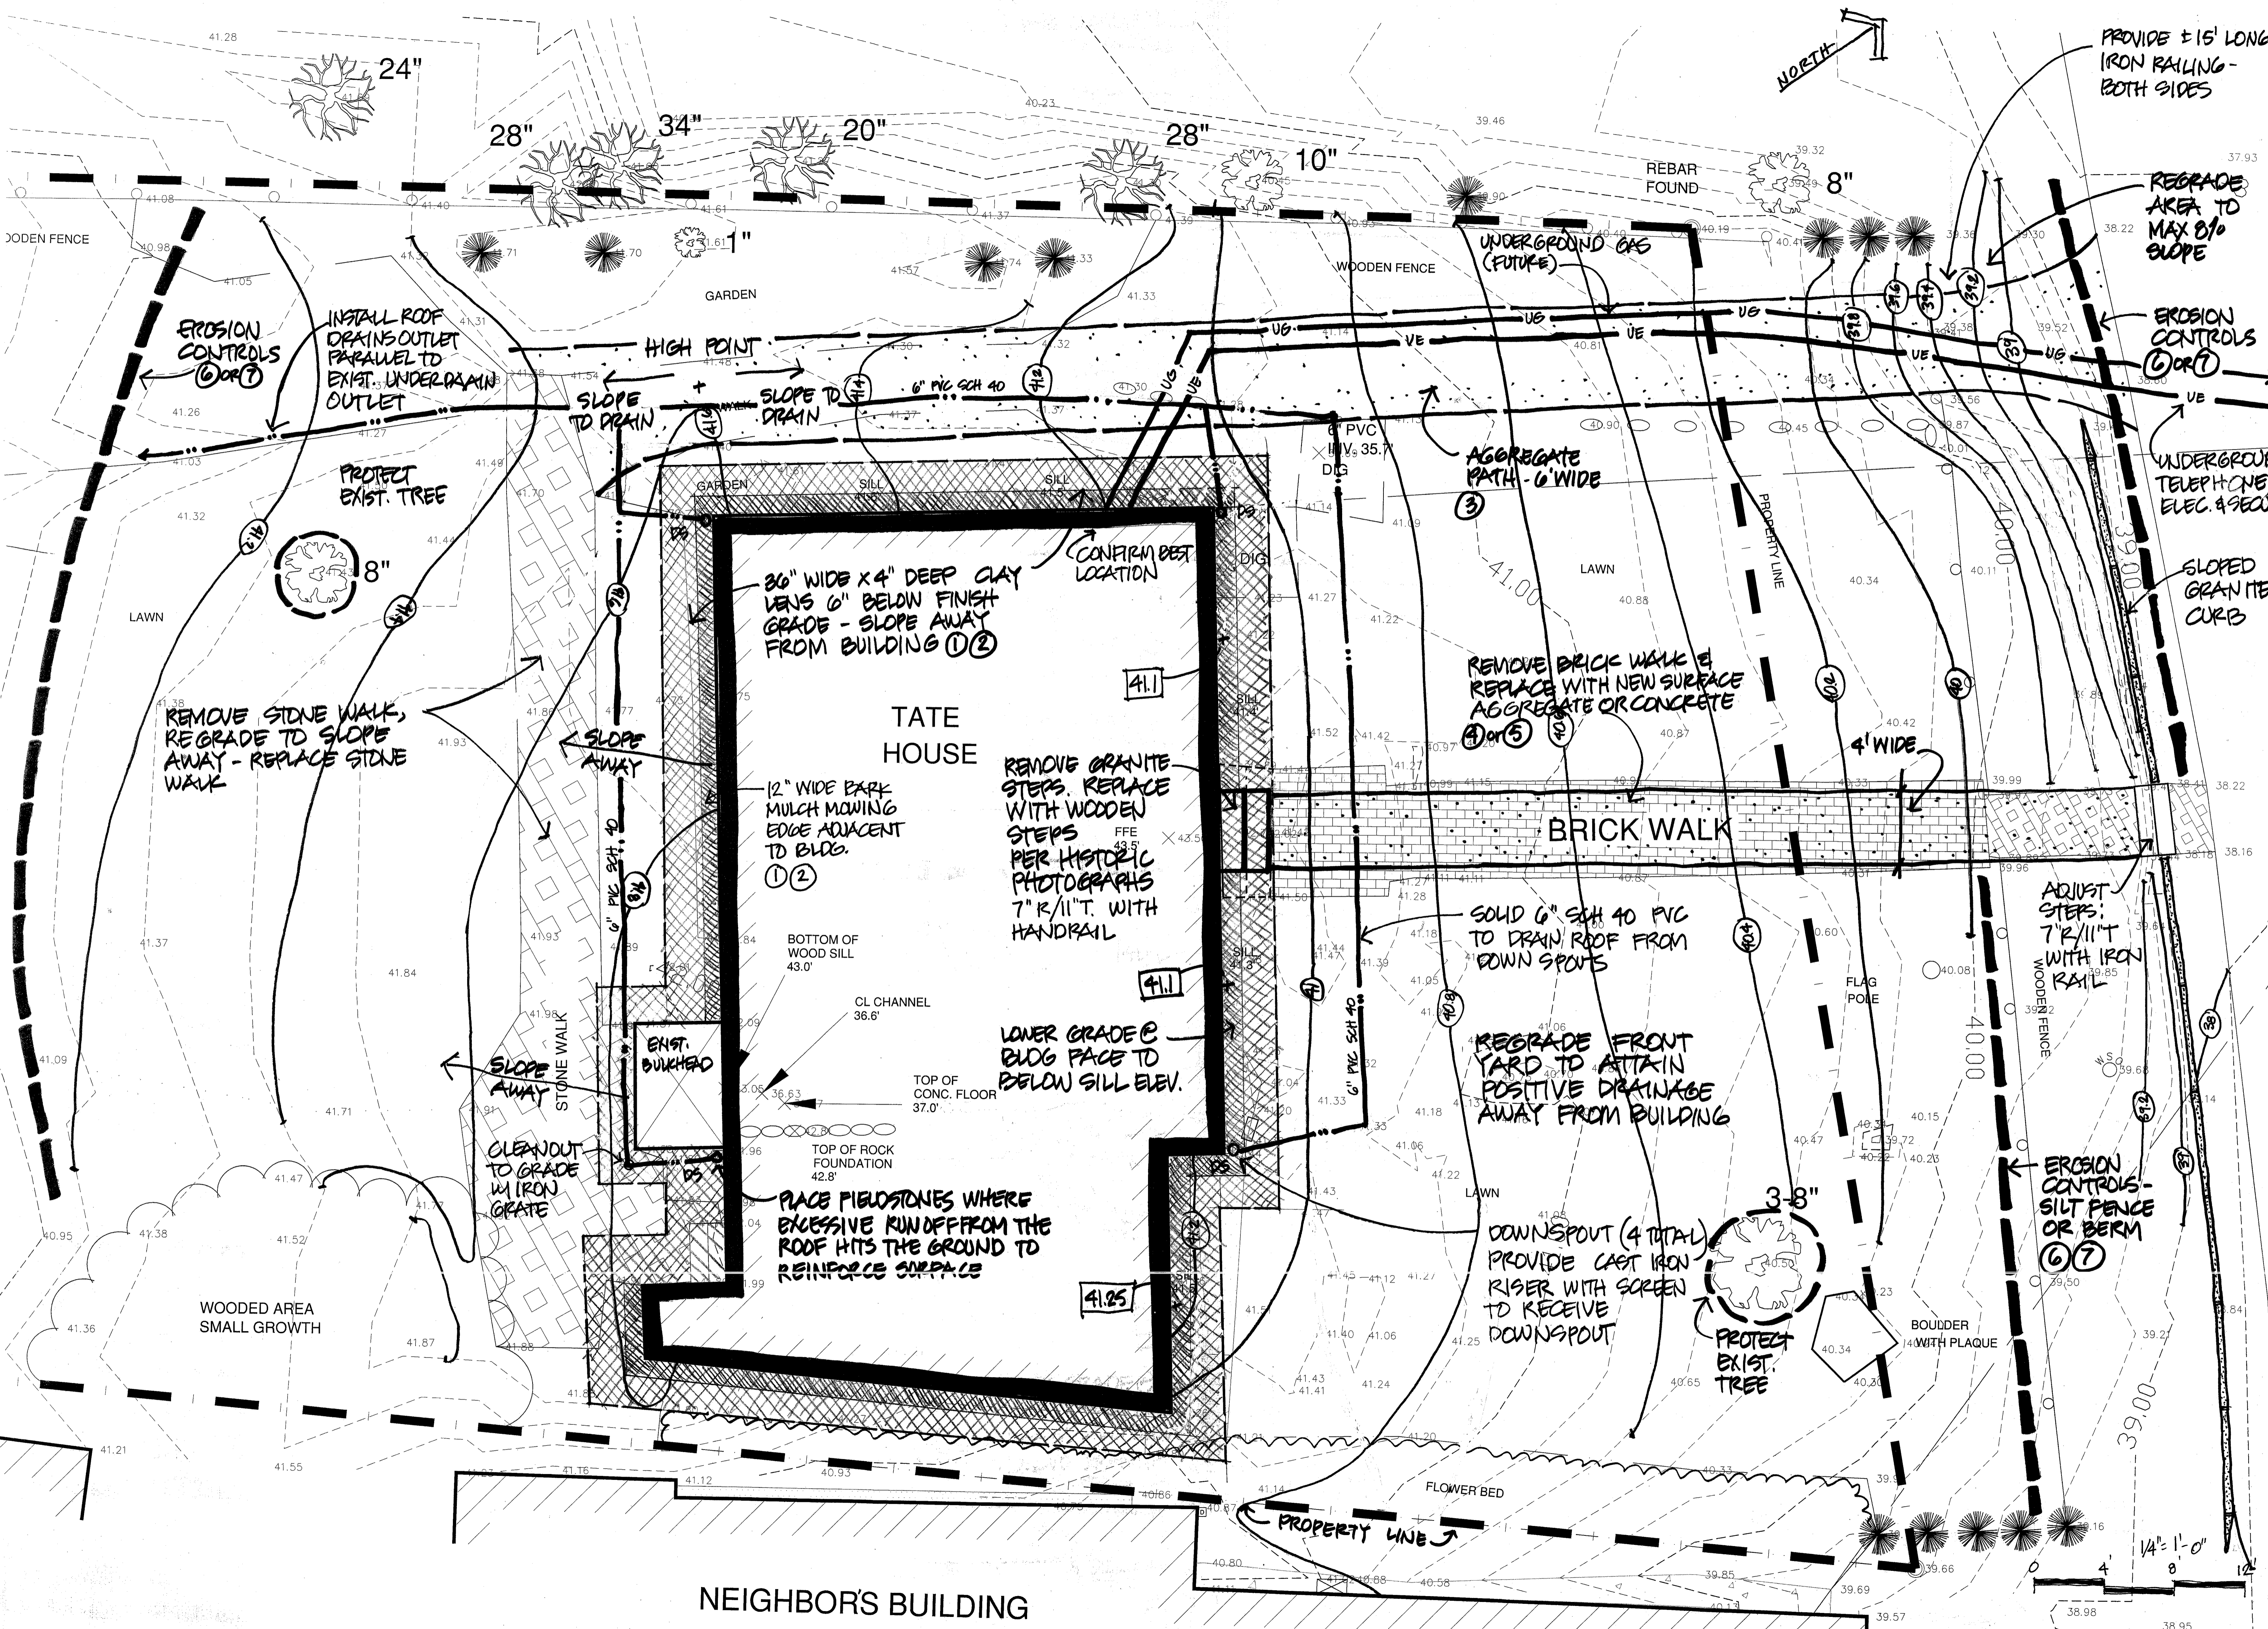

MOHR & SEREDIN
Landscape Architects, Inc.
18 Pleasant Street, Portland, Maine 04101
ph: 1.207.871.0003
fax: 1.207.871.1419

Drainage Improvements
Tate House Museum
1267 Westbrook Street
Portland, Maine 04102

Site Plan

No.	Date	Revision
1	5/20/11	PER COMMITTEE

Dwg. No.
1 / 2

No.	Date	Revision
1	5/20/11	PER COMMITTEE

Dwg. No.
1 / 2