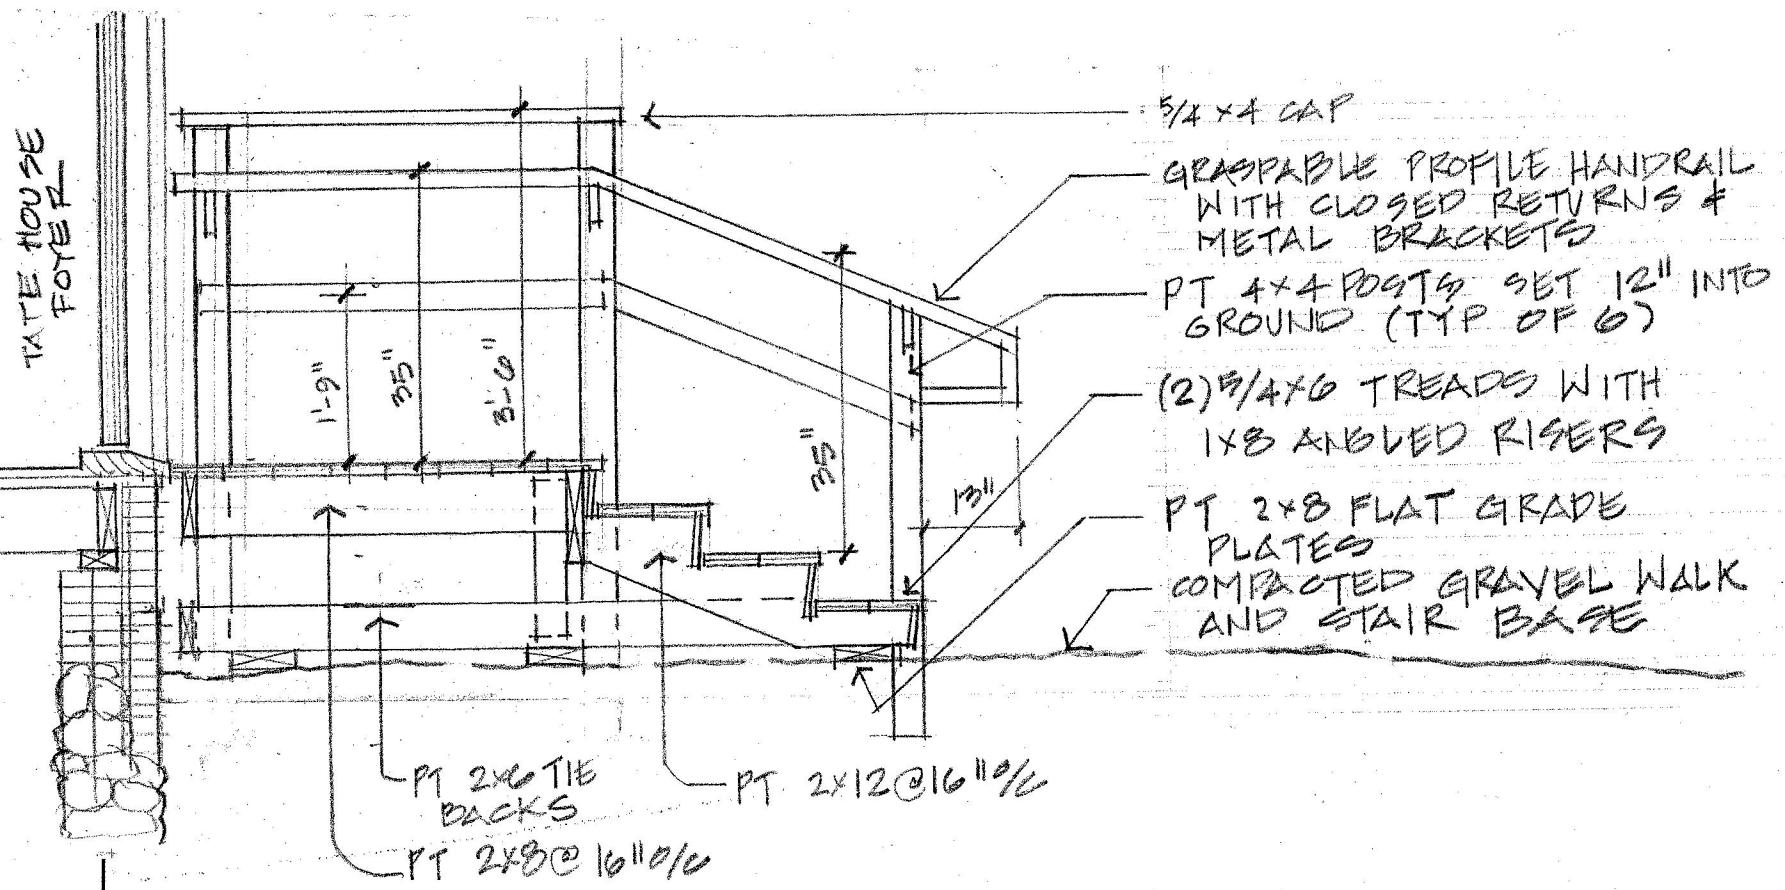

Temporary Stair Section
1/2" = 1'-0"   8.5x11 output

5-29-15