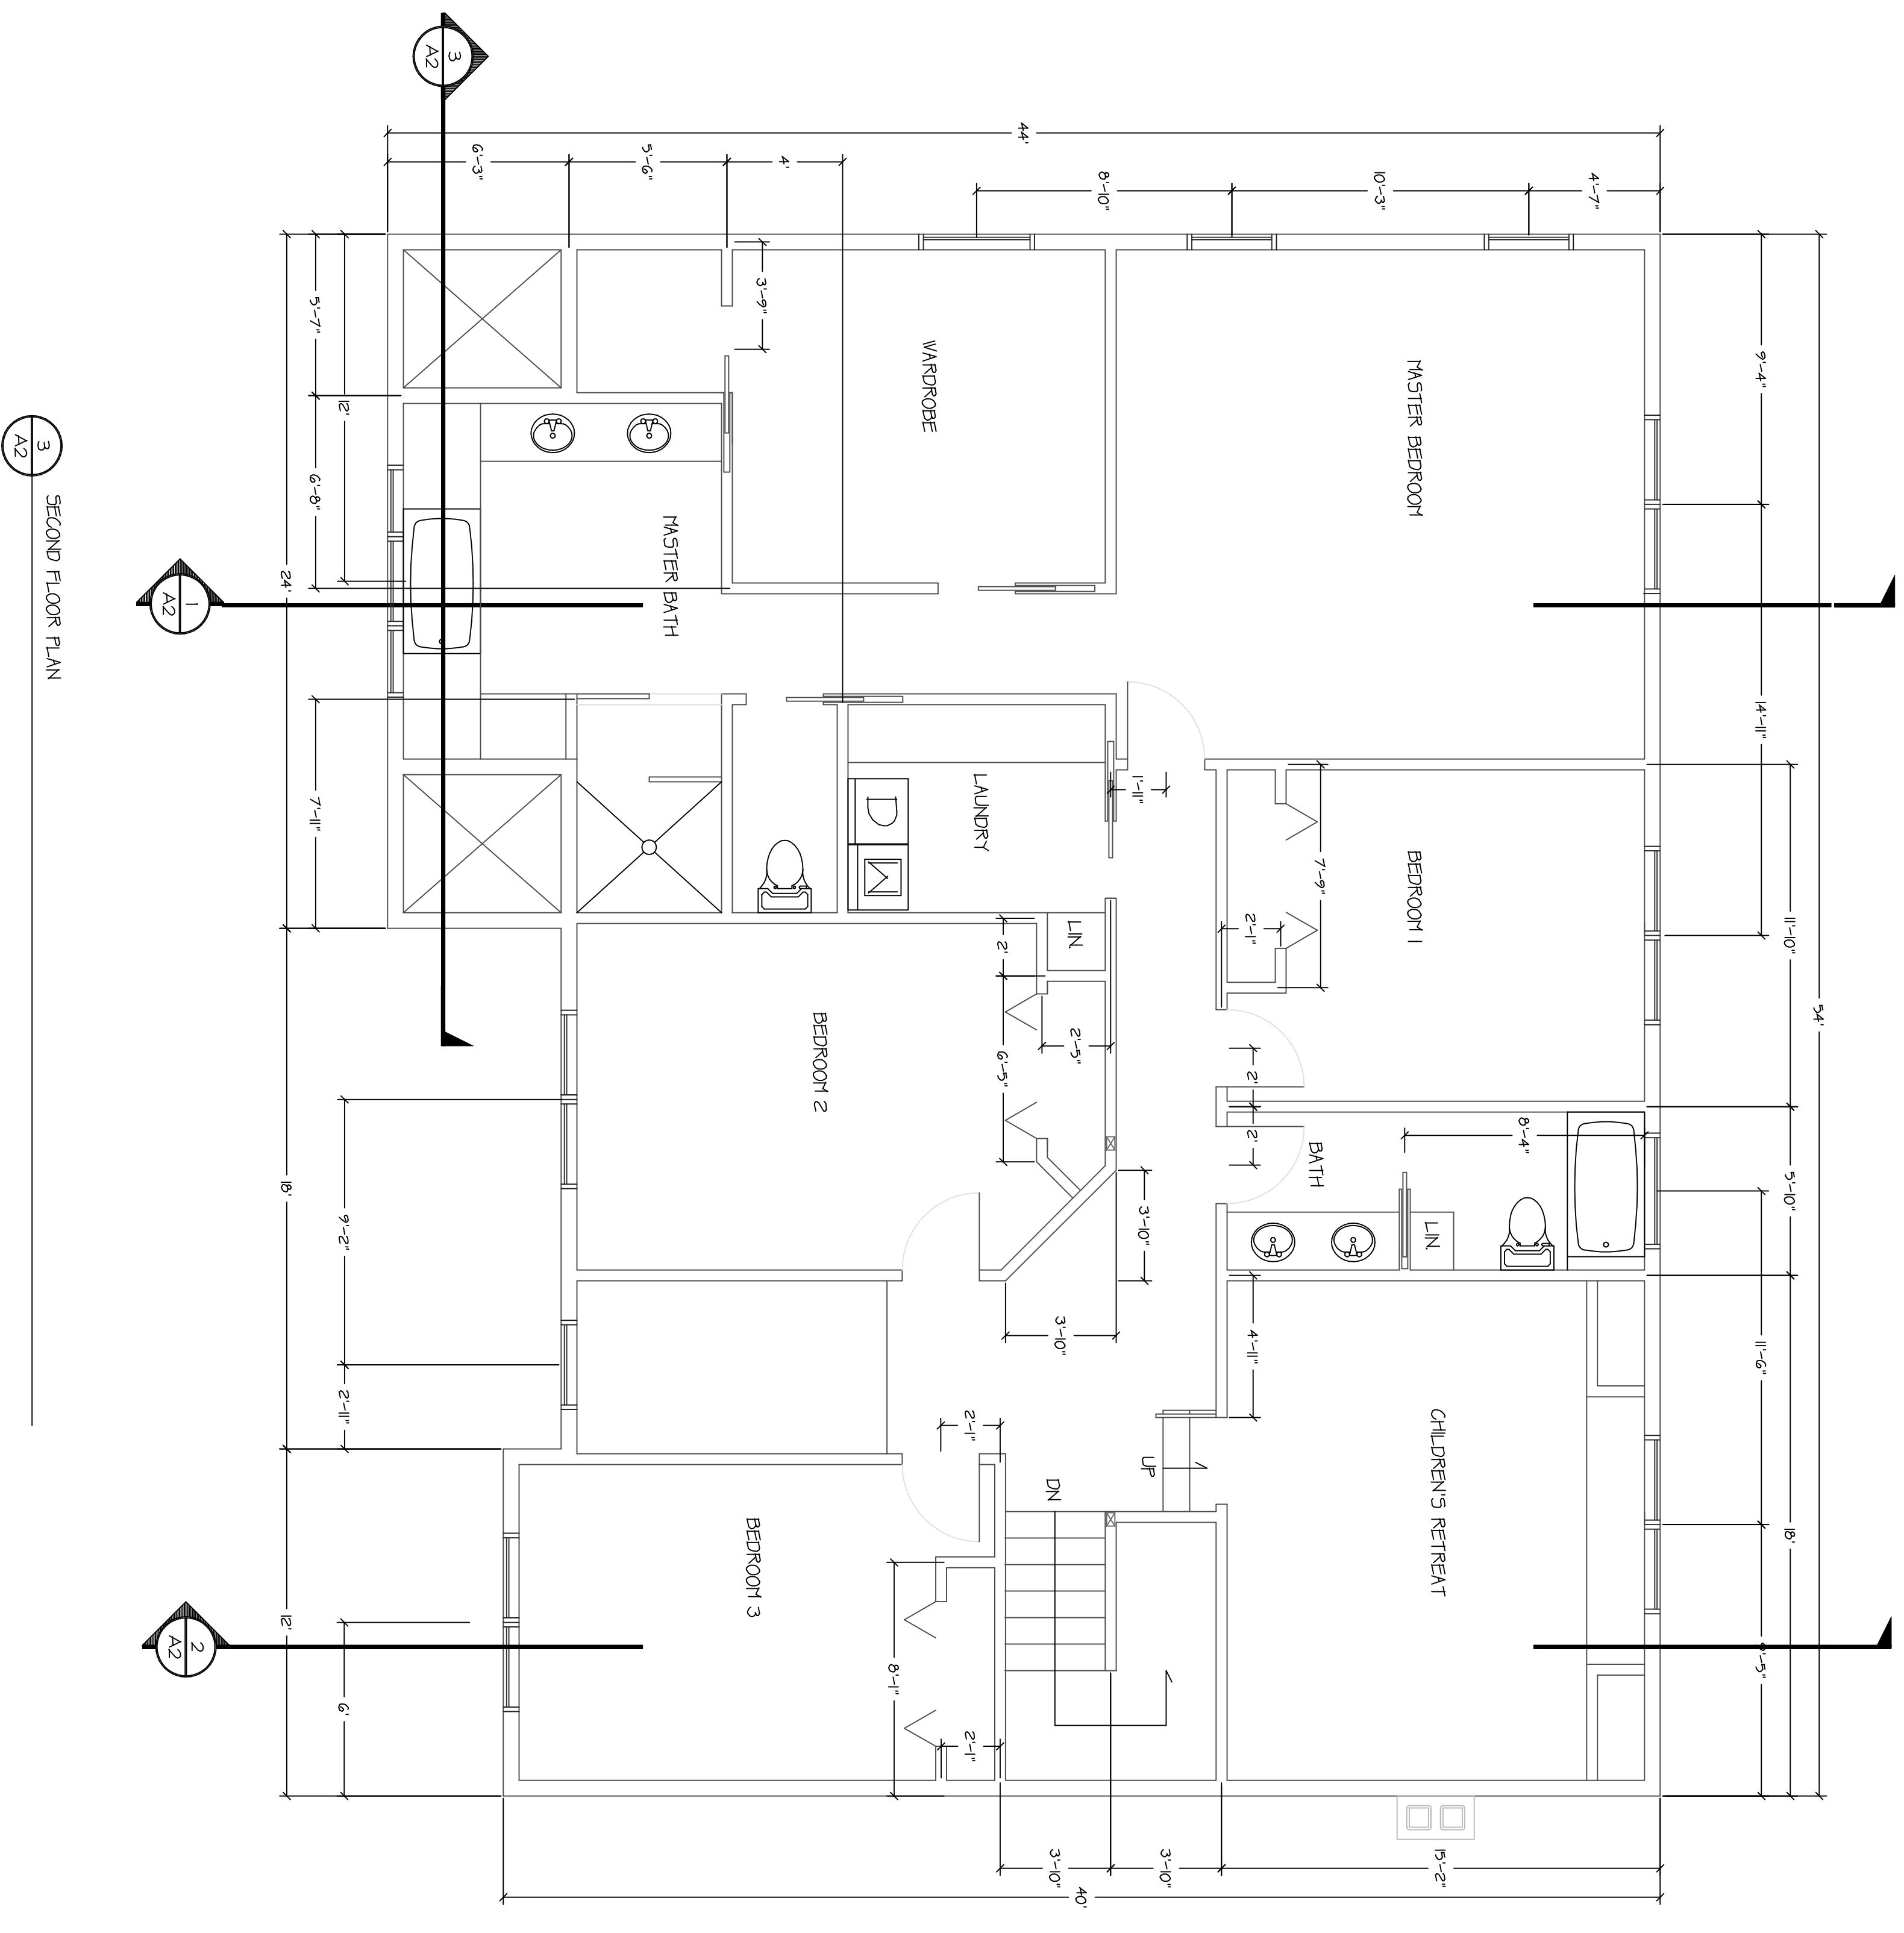

4 FIRST FLOOR PLAN

3 SECOND FLOOR PLAN

	JOY & HAMILTON ARCHITECTS, INC. 820 MAIN STREET PORTLAND, ME 04101 (207) 324-9857	TITLE FLOOR PLANS	SHEET A1
	22A COURT STREET PORTLAND, ME 04101 (207) 782-1212	DATE 03/16/06	DRAWN JHP, GLR
DIPHILOPO RESIDENCE TIDE MILL ROAD PORTLAND, MAINE	CHECKED MEH	REVISIONS	815