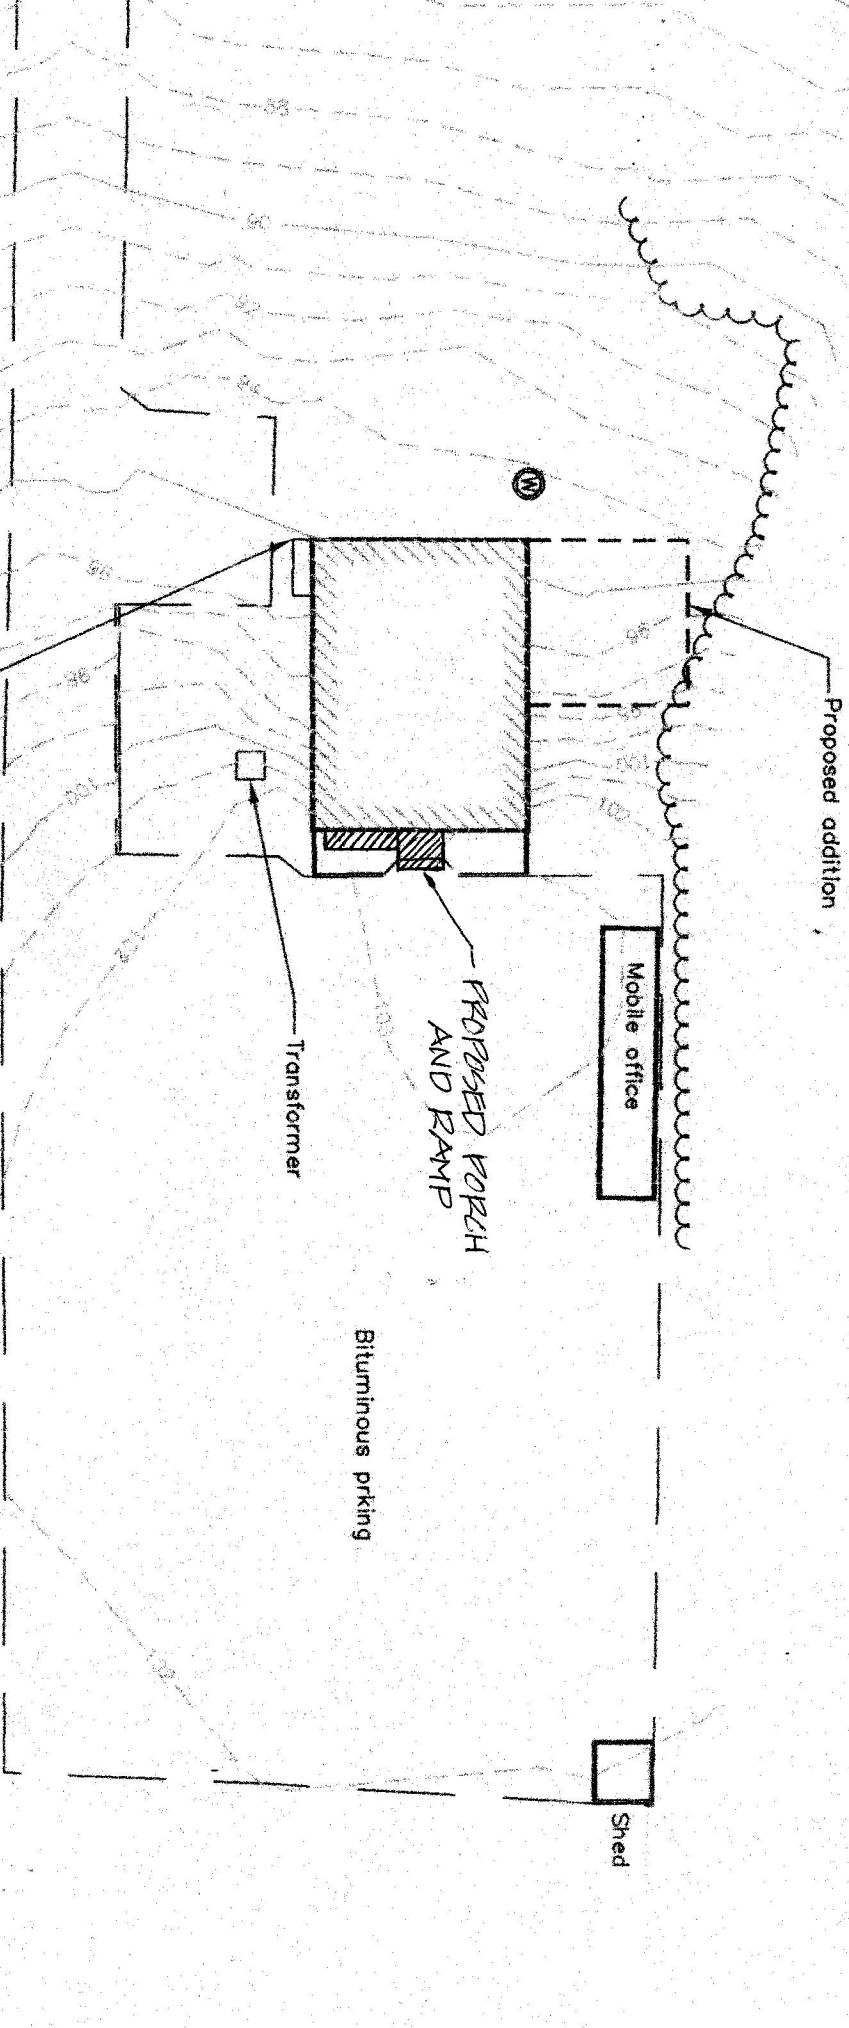

S28°52'33"E  
990.02'

N28°52'33"W  
962.73'

TBM  
Northwesterly corner of

Christ Church  
1900 Congress  
Portland Me

Permit# 2012-03-3500