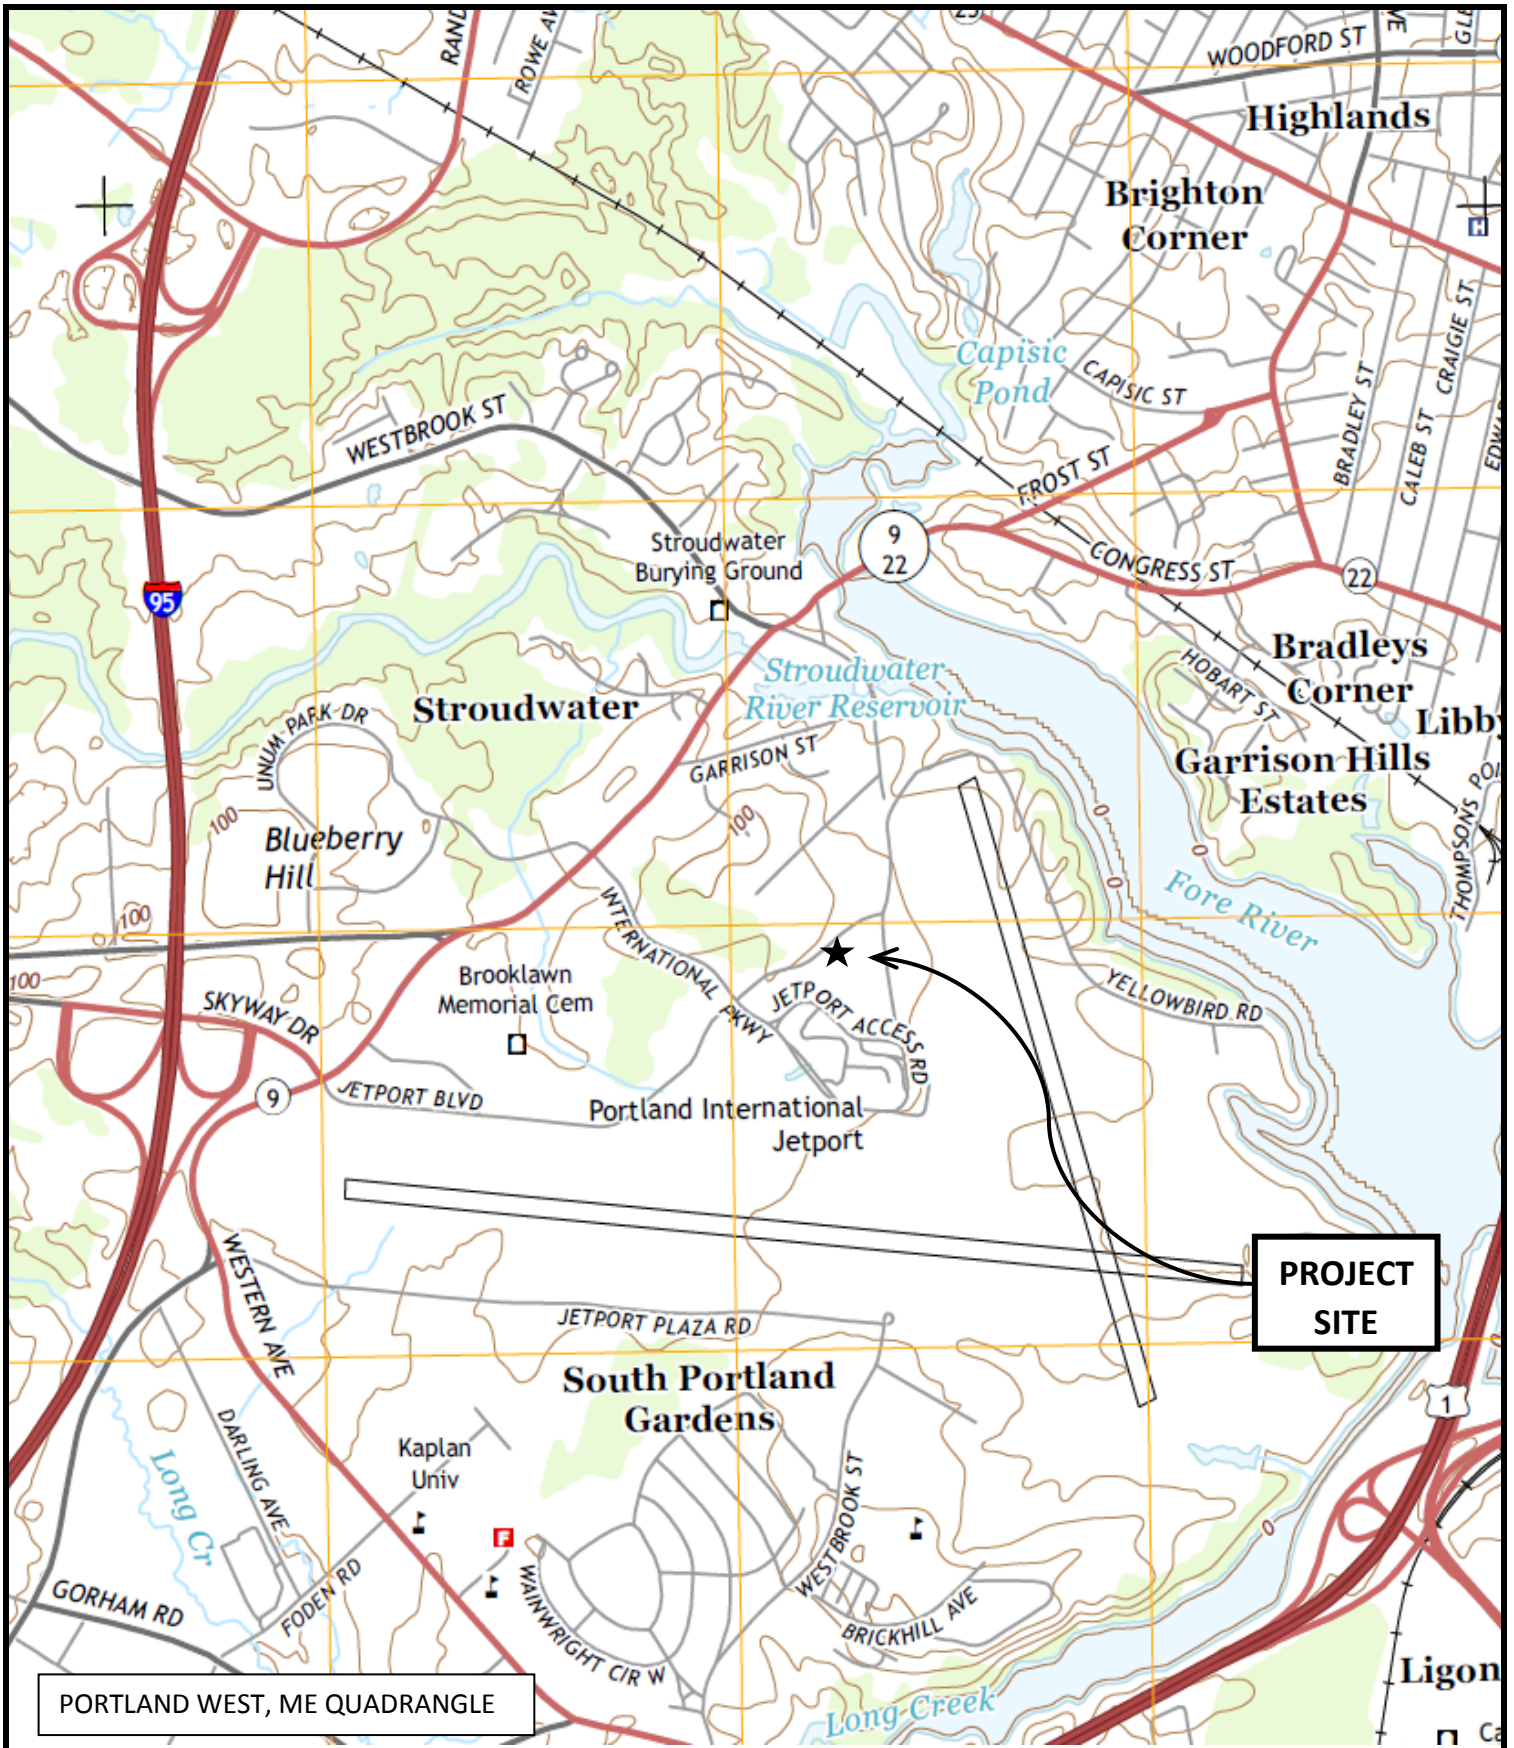

Section 2. Location Map

PORTLAND WEST, ME QUADRANGLE

PROJECT SITE

WWW.SEBAGOTECHNICS.COM
 75 John Roberts Rd. - Suite 1A South Portland, ME 04106 (207) 200-2100
 250 Goddard Rd. - Suite B Lewiston, ME 04240 (207) 783-5656

SITE LOCATION MAP OF VALET PARKING LOT

LOCATION: JEPOR T BOULEVARD PORTLAND, ME

Project No. 88125
 FOR: TOYE REALTY HOLDINGS III, LLC

SCALE: 1"=2000'
 DATE: 4/08/17
 SHEET: 1 OF 1