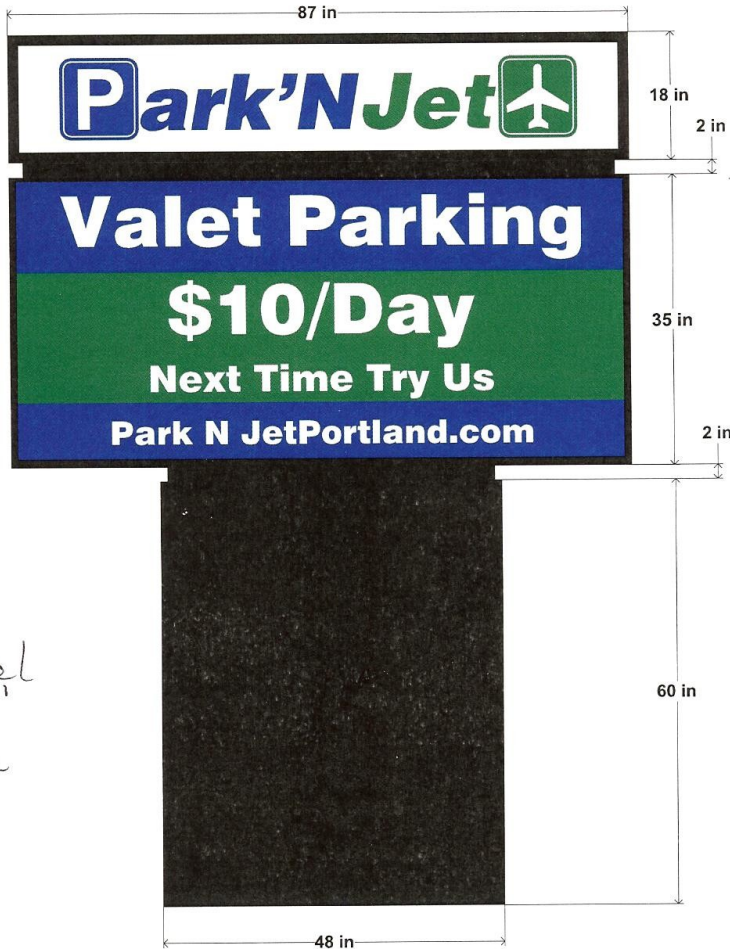

This design is the property of
Sign Design Inc.

306 Warren Ave. Portland, Maine
Tel. 207.856.2600 Fax 207.856.7600
email: signdesi@maine.rr.com

Client: Park N Jet

File: park n jet

Revision:

Date: 12.24.13

Single Sided, Interior Illuminated Sign Cabinet And Full Color Message Center, Lexan Face With Vinyl Graphics

OAH-9.75'

(1) 6x6" steel
pole, set 4'
in ground, in
cement

This job proof may reflect color shifts due to the conversion from ink to paint and/or vinyl. PMS colors will be approximated to the best of our ability. Client provided artwork will be used as is and Sign Design Inc. is not responsible for any artwork design faults nor for errors occurring due to improper review of this submitted job proof.