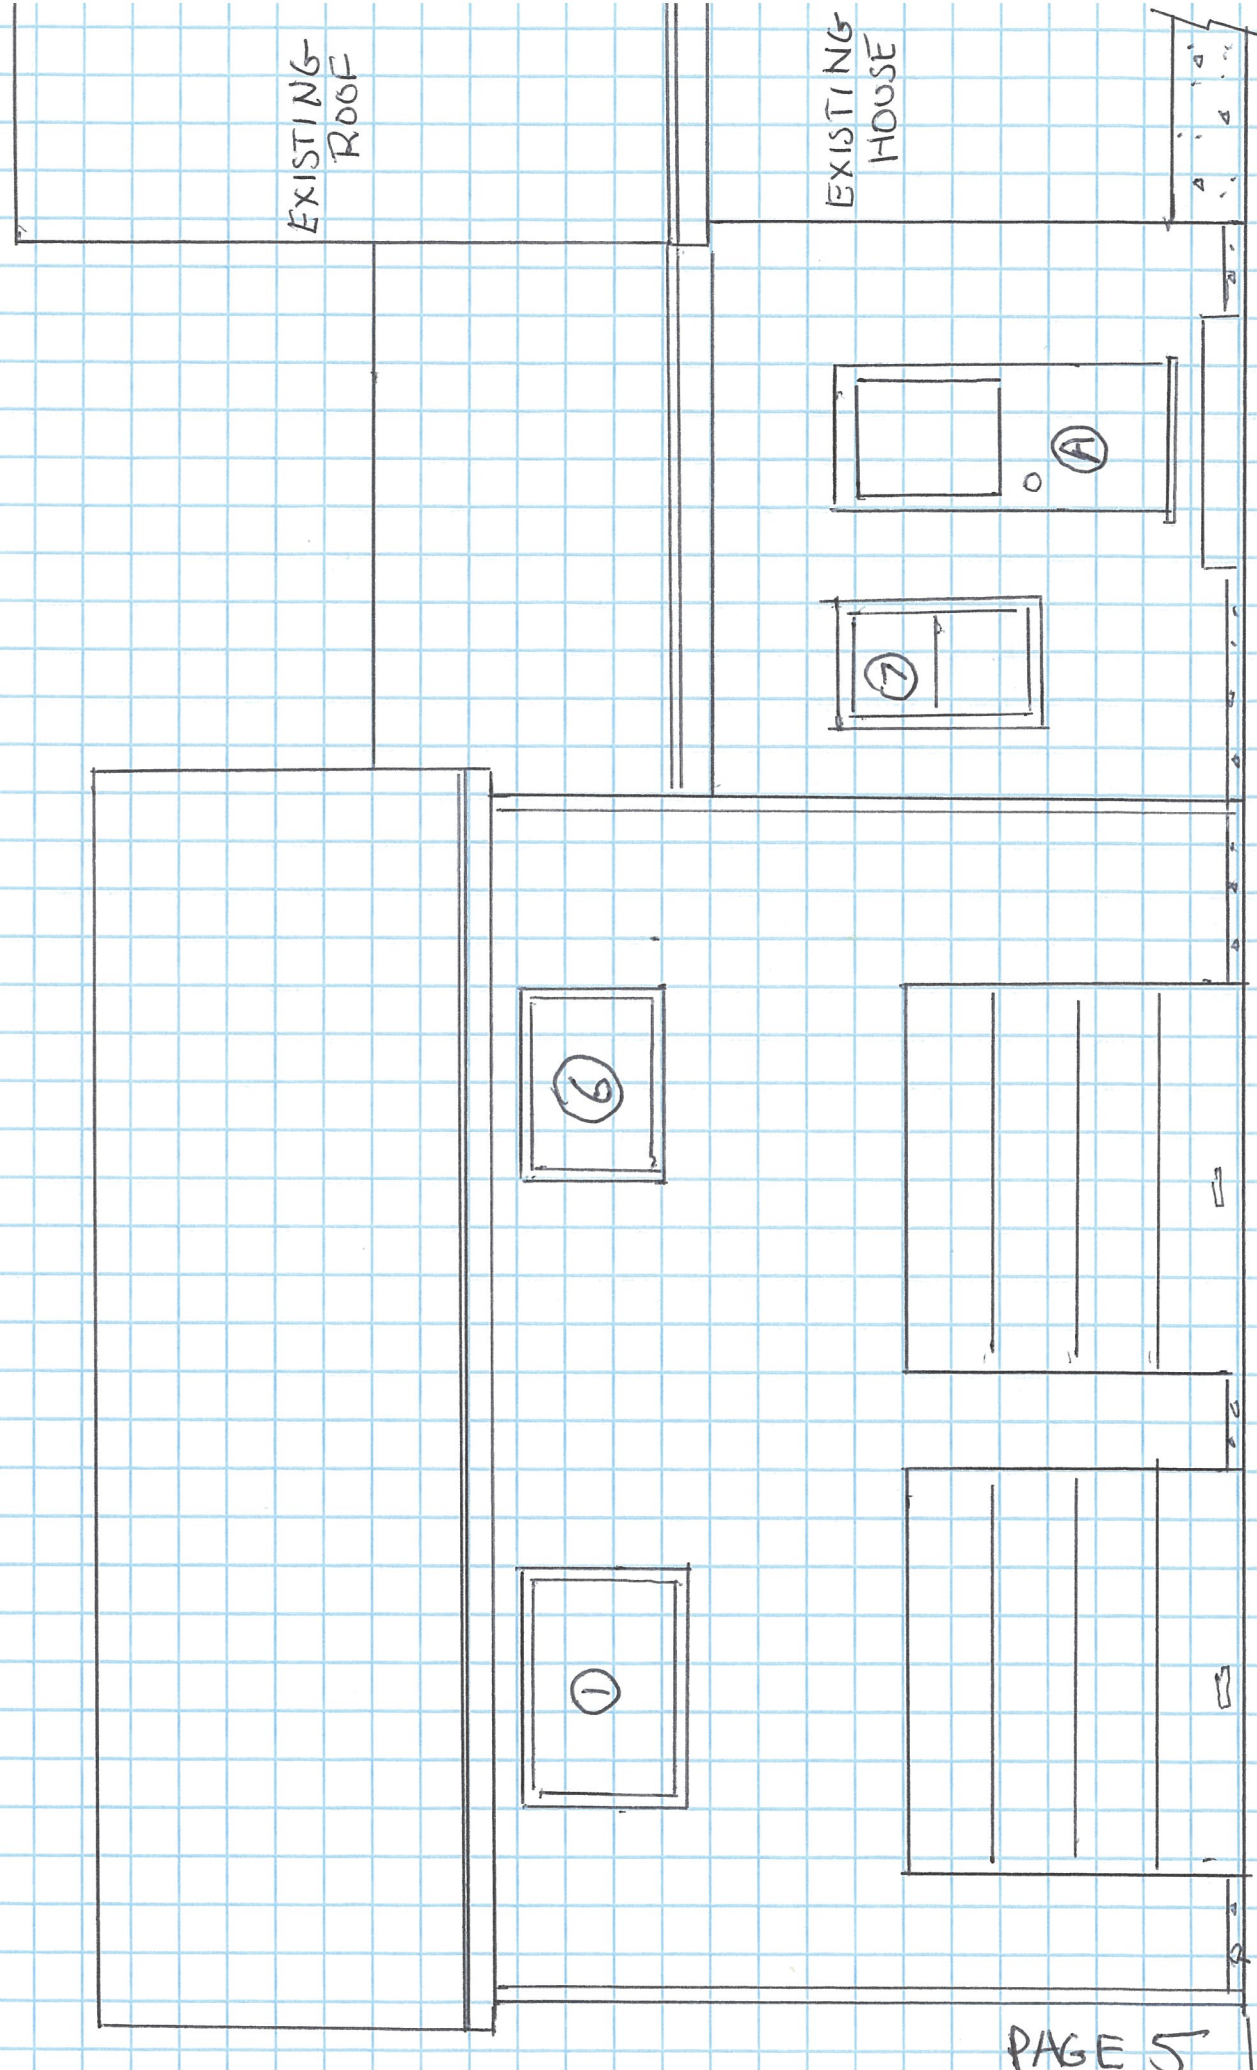

EXISTING HOUSE

BACK VIEW

FRONT VIEW

SCALE 1/4" = 1'-0"