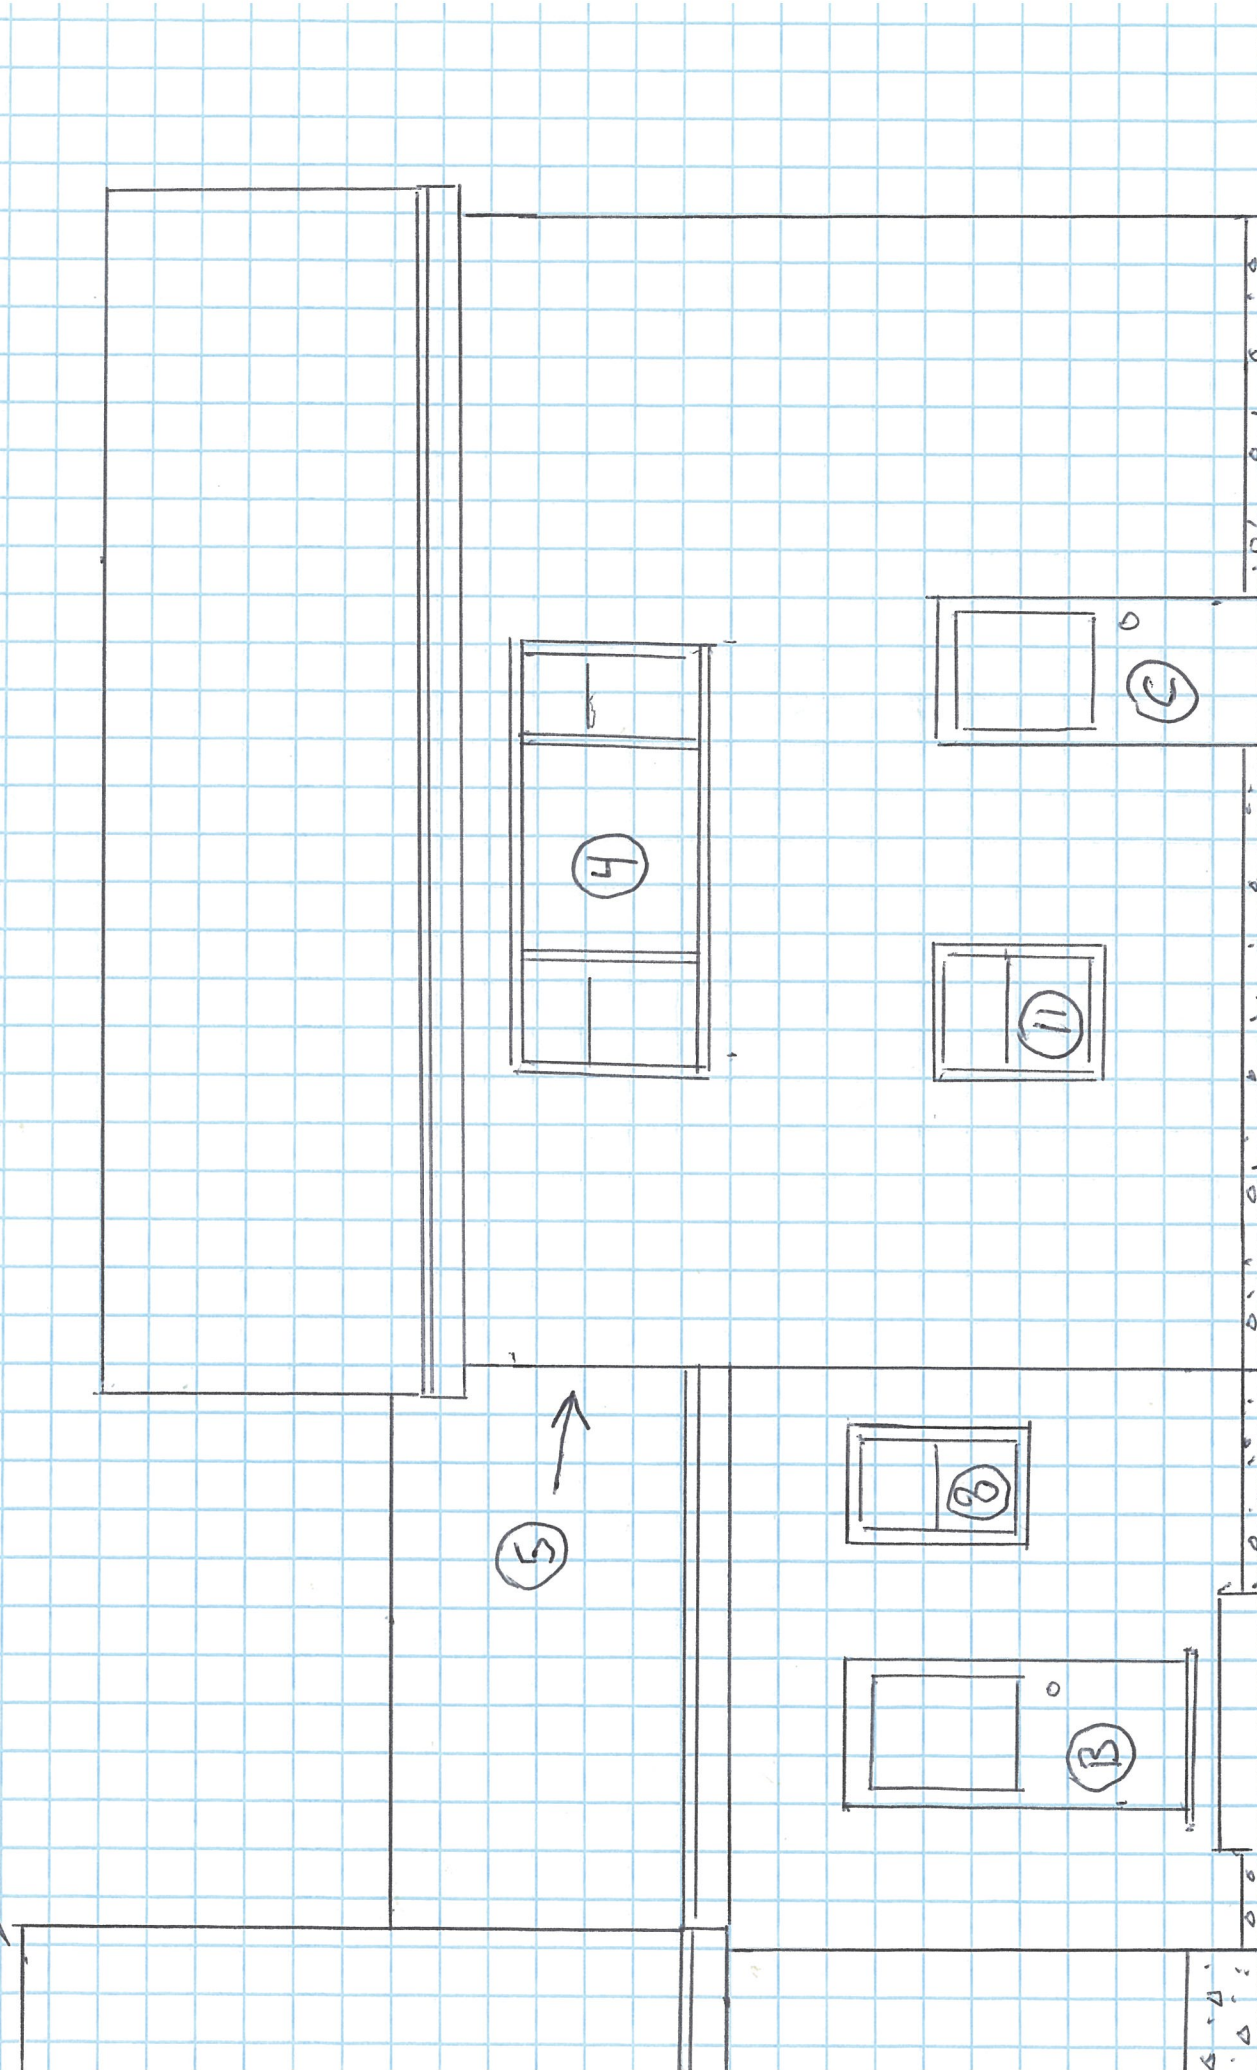

EXISTING HOUSE

BACK VIEW

FRONT VIEW

SCALE 1/4" = 1'-0"