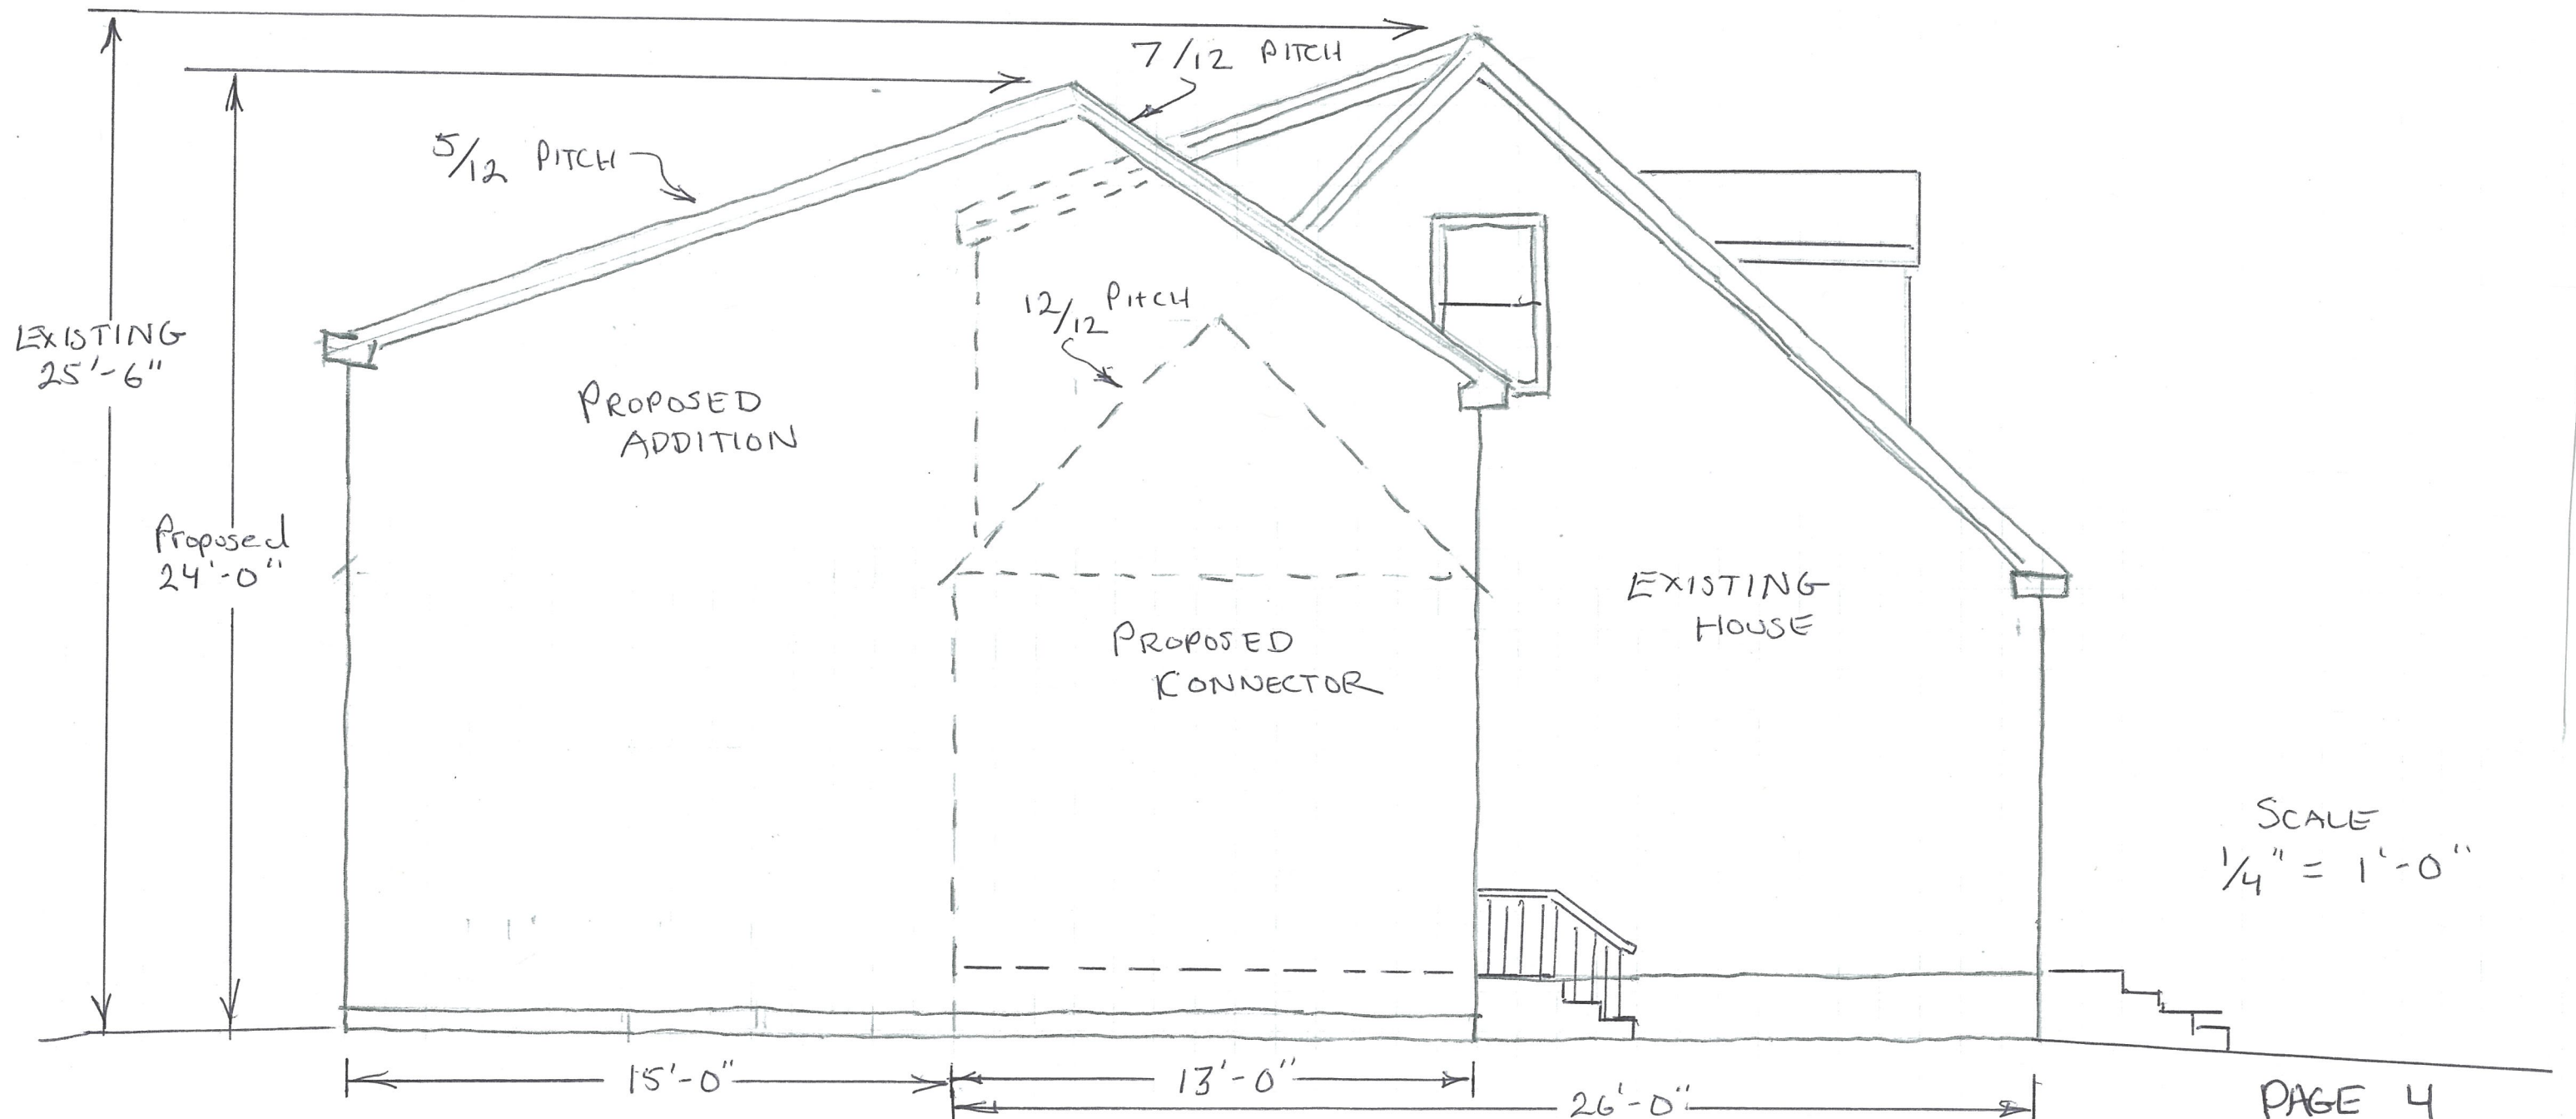

CLEAR INTERIOR VERTICAL DIMENSIONS

GARAGE - 8'-6"

2ND FLOOR GARAGE - 7'-4"

CONNECTOR - MATCH EXISTING HOUSE

SCALE
1/4" = 1'-0"