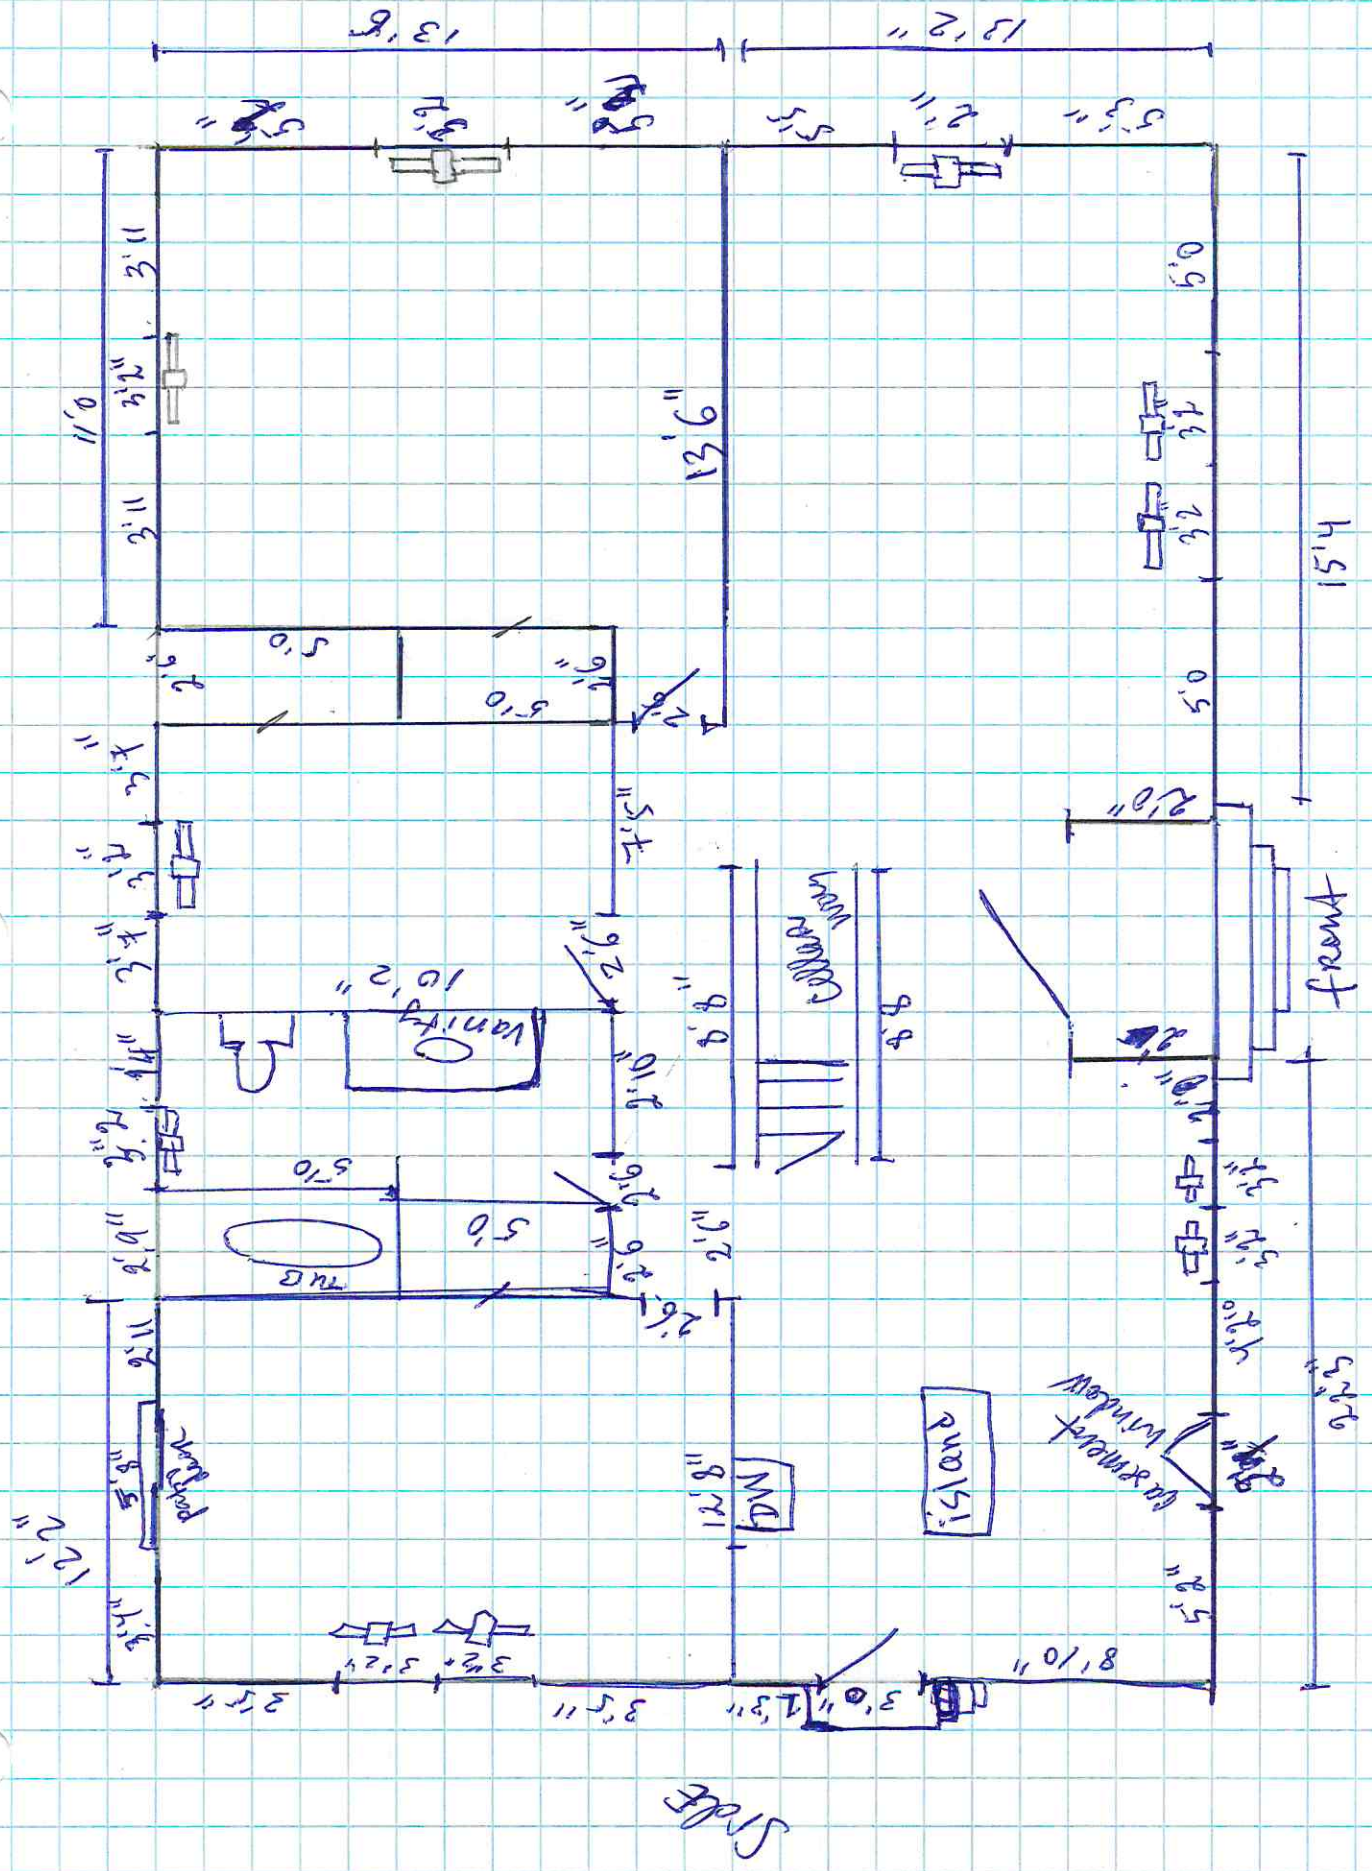

101 Cobb Avenue

double hung window
ratio door