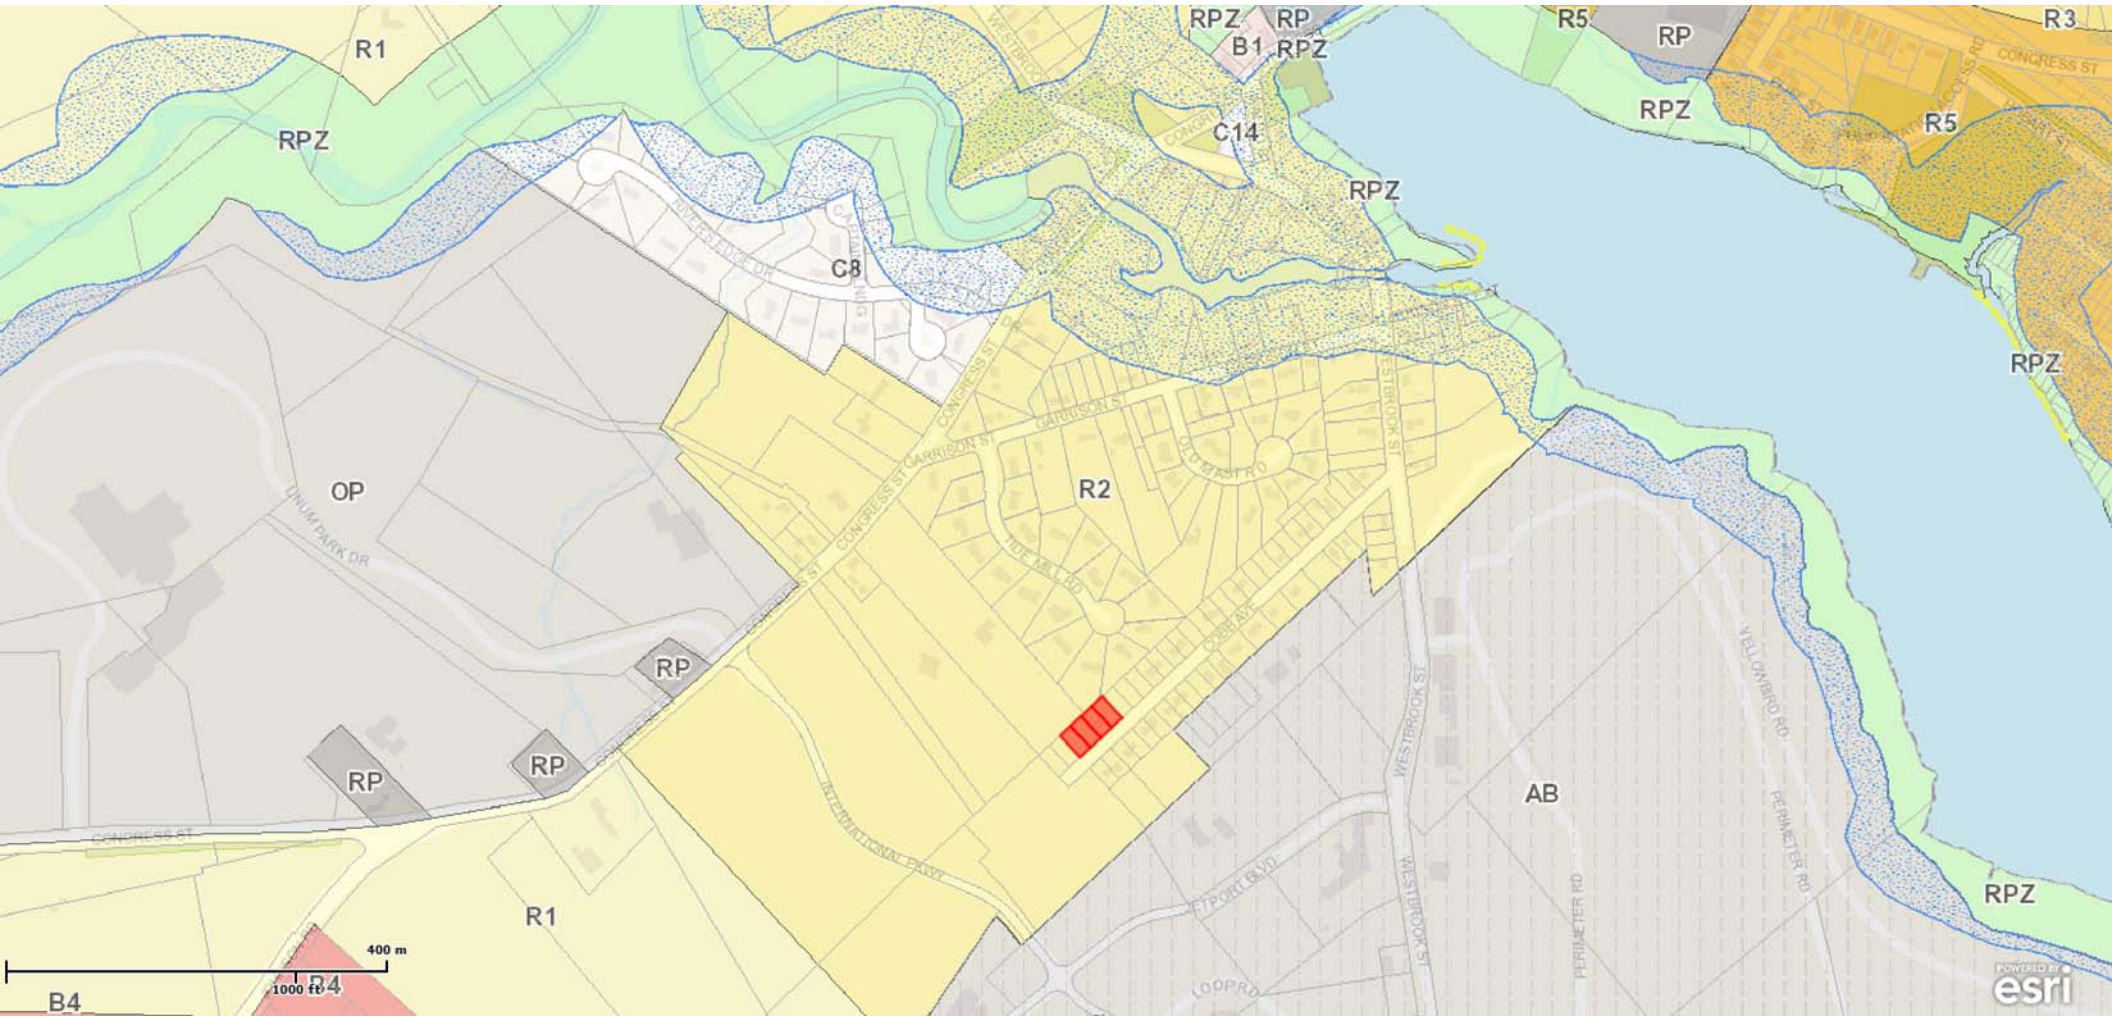

111 Cobb Ave.

Practical Difficulty Appeal

Copyright 2011 Esri. All rights reserved. Mon Nov 21 2016 12:57:17 PM.