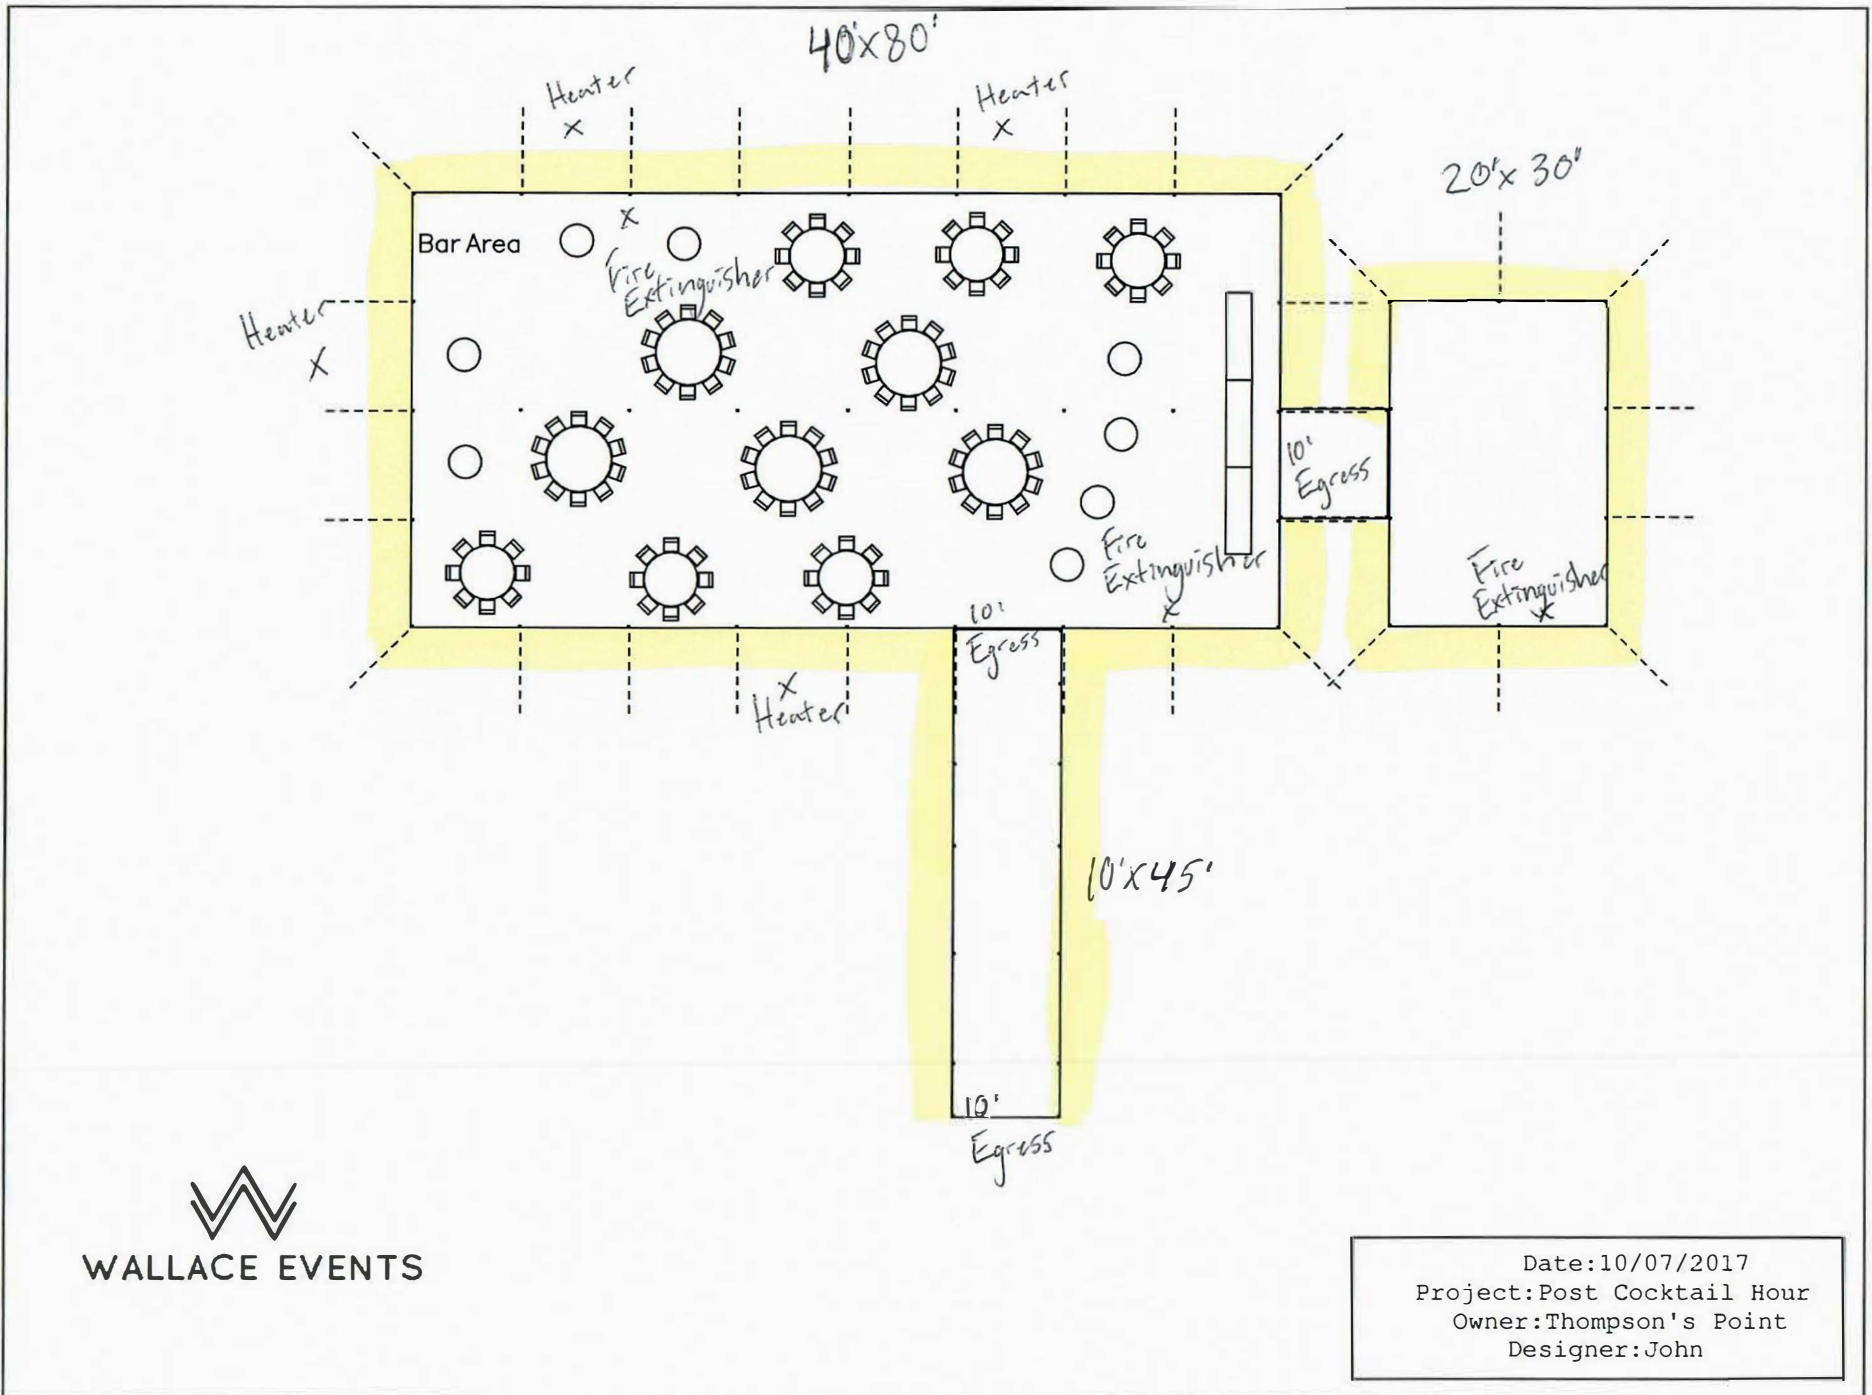

Circus Lawson Enclosed Tent Diagram

WALLACE EVENTS

Date: 10/07/2017
Project: Post Cocktail Hour
Owner: Thompson's Point
Designer: John