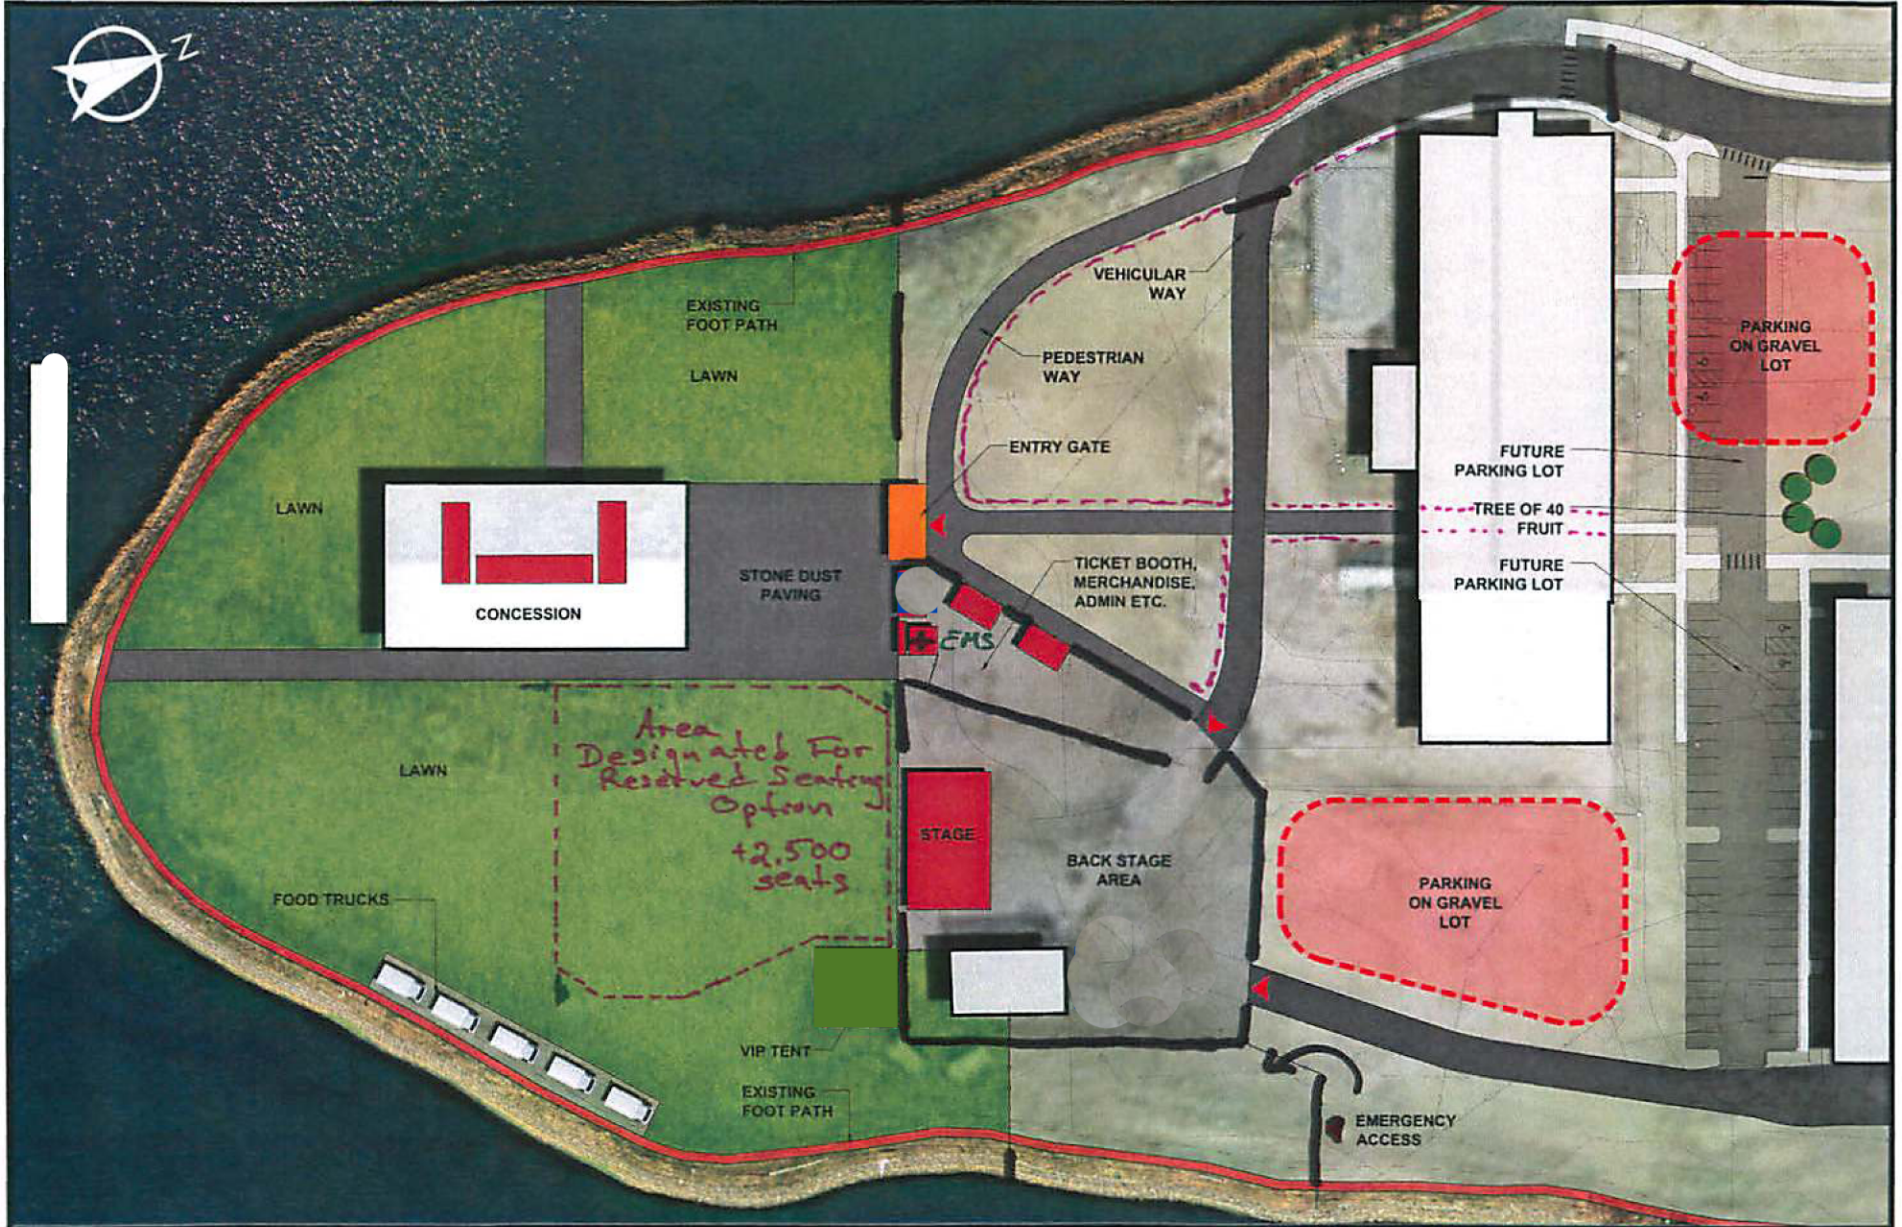

Tent 1: 20x20 Merchandise Tent
 Tent 2: 20x20 Sound "control booth" tent
 Tent 3: 30x30 catering tent
 Stage: 40'x72'

Site Plan

Concerts up to 8,000

THOMPSON'S POINT AMPHITHEATER