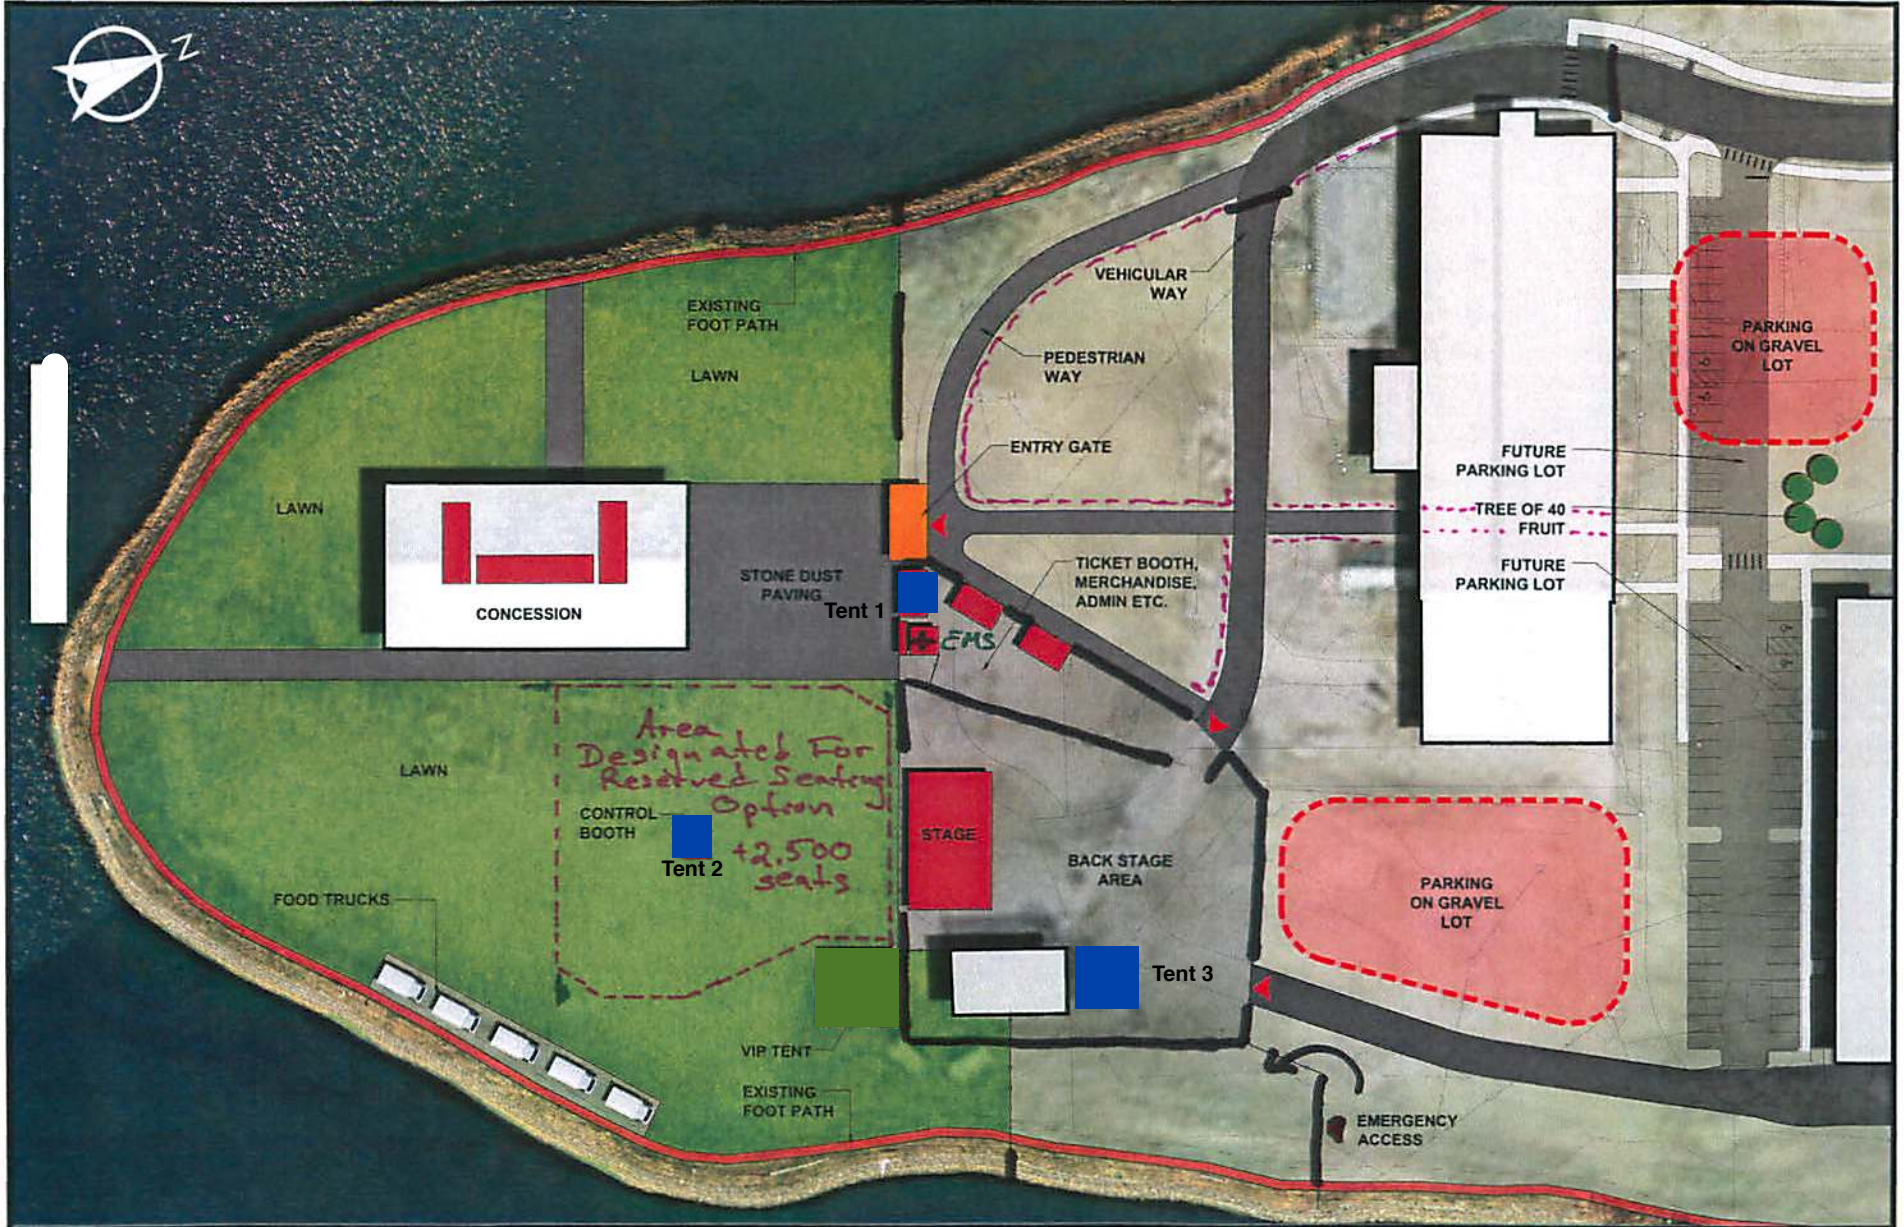

Tent 1: 20x20 Merchandise Tent
 Tent 2: 20x20 Sound "control booth" tent
 Tent 3: 30x30 catering tent
 Stage: 40'x72'

Site Plan

Concerts up to 8,000

THOMPSON'S POINT AMPHITHEATER