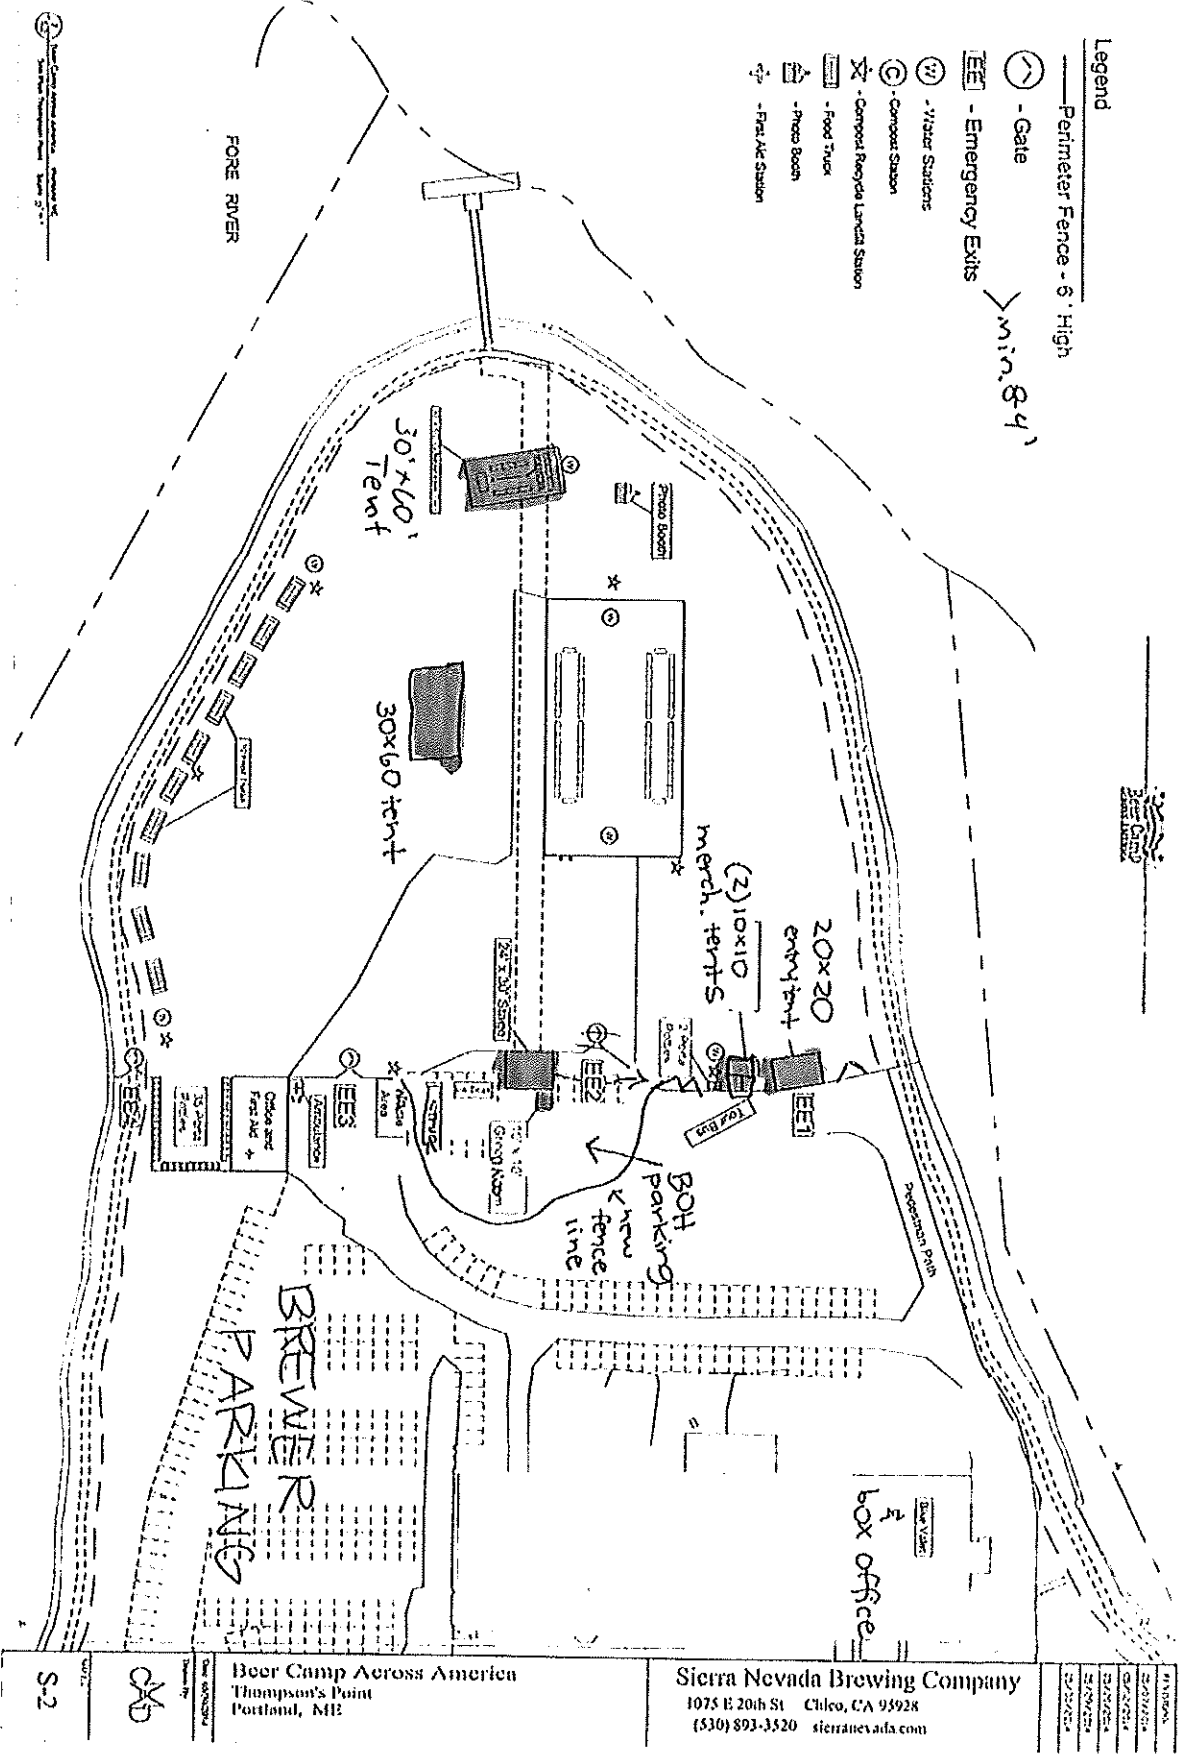

- A -
 Beer Camp
 Thompson's Point - Venue layout

S-2		Beer Camp Across America Thompson's Point Portland, ME	Sierra Nevada Brewing Company 1075 E 20th St. Chico, CA 95928 (530) 893-3520 sierranevada.com
		DATE: 10/1/10 DRAWN BY: [Signature]	APPROVED BY: [Signature] CHECKED BY: [Signature] DESIGNED BY: [Signature]