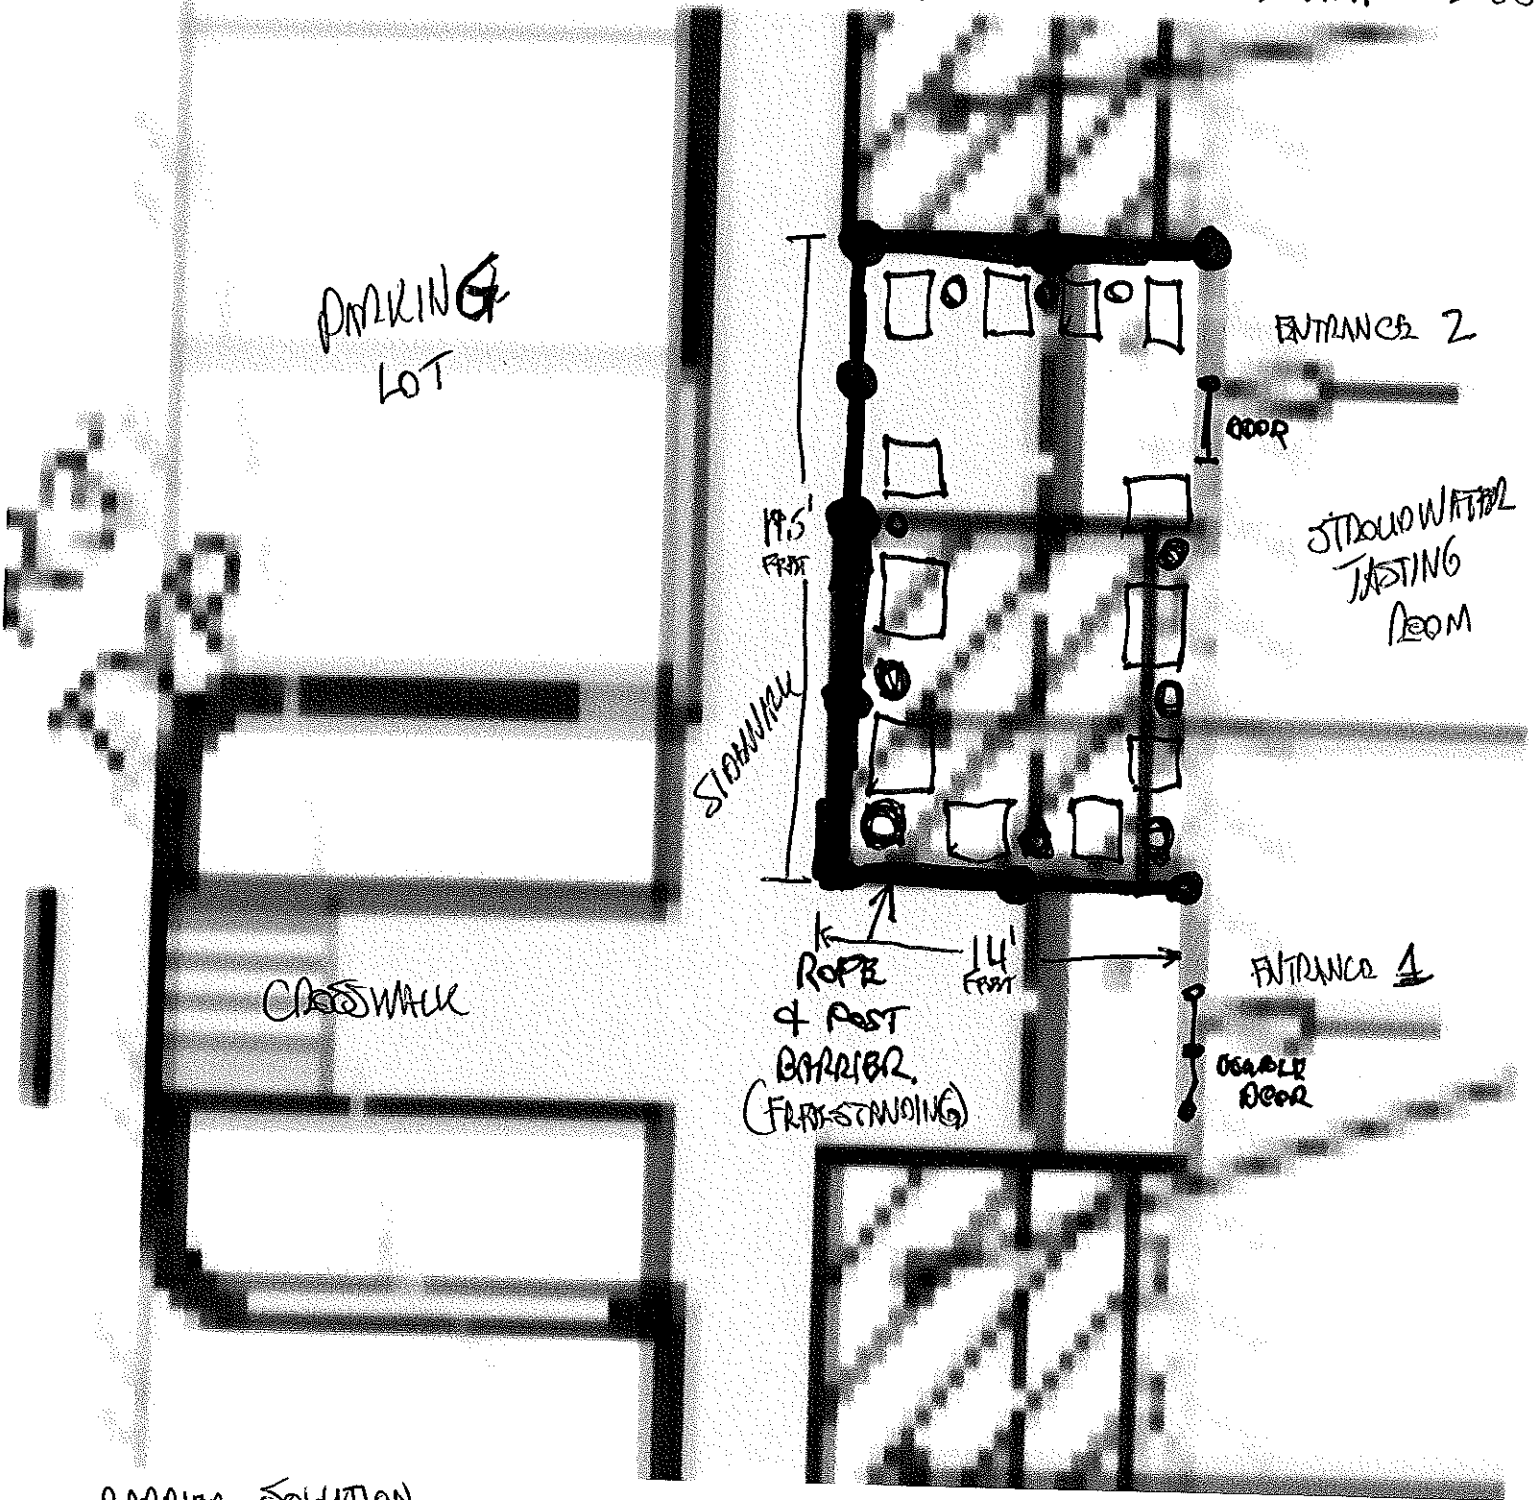

STRAW WATER DISTILLERY PATIO - 273 SRF

BARRIER SOLUTION

-  - CHAIR - 12
-  - TABLE - 10