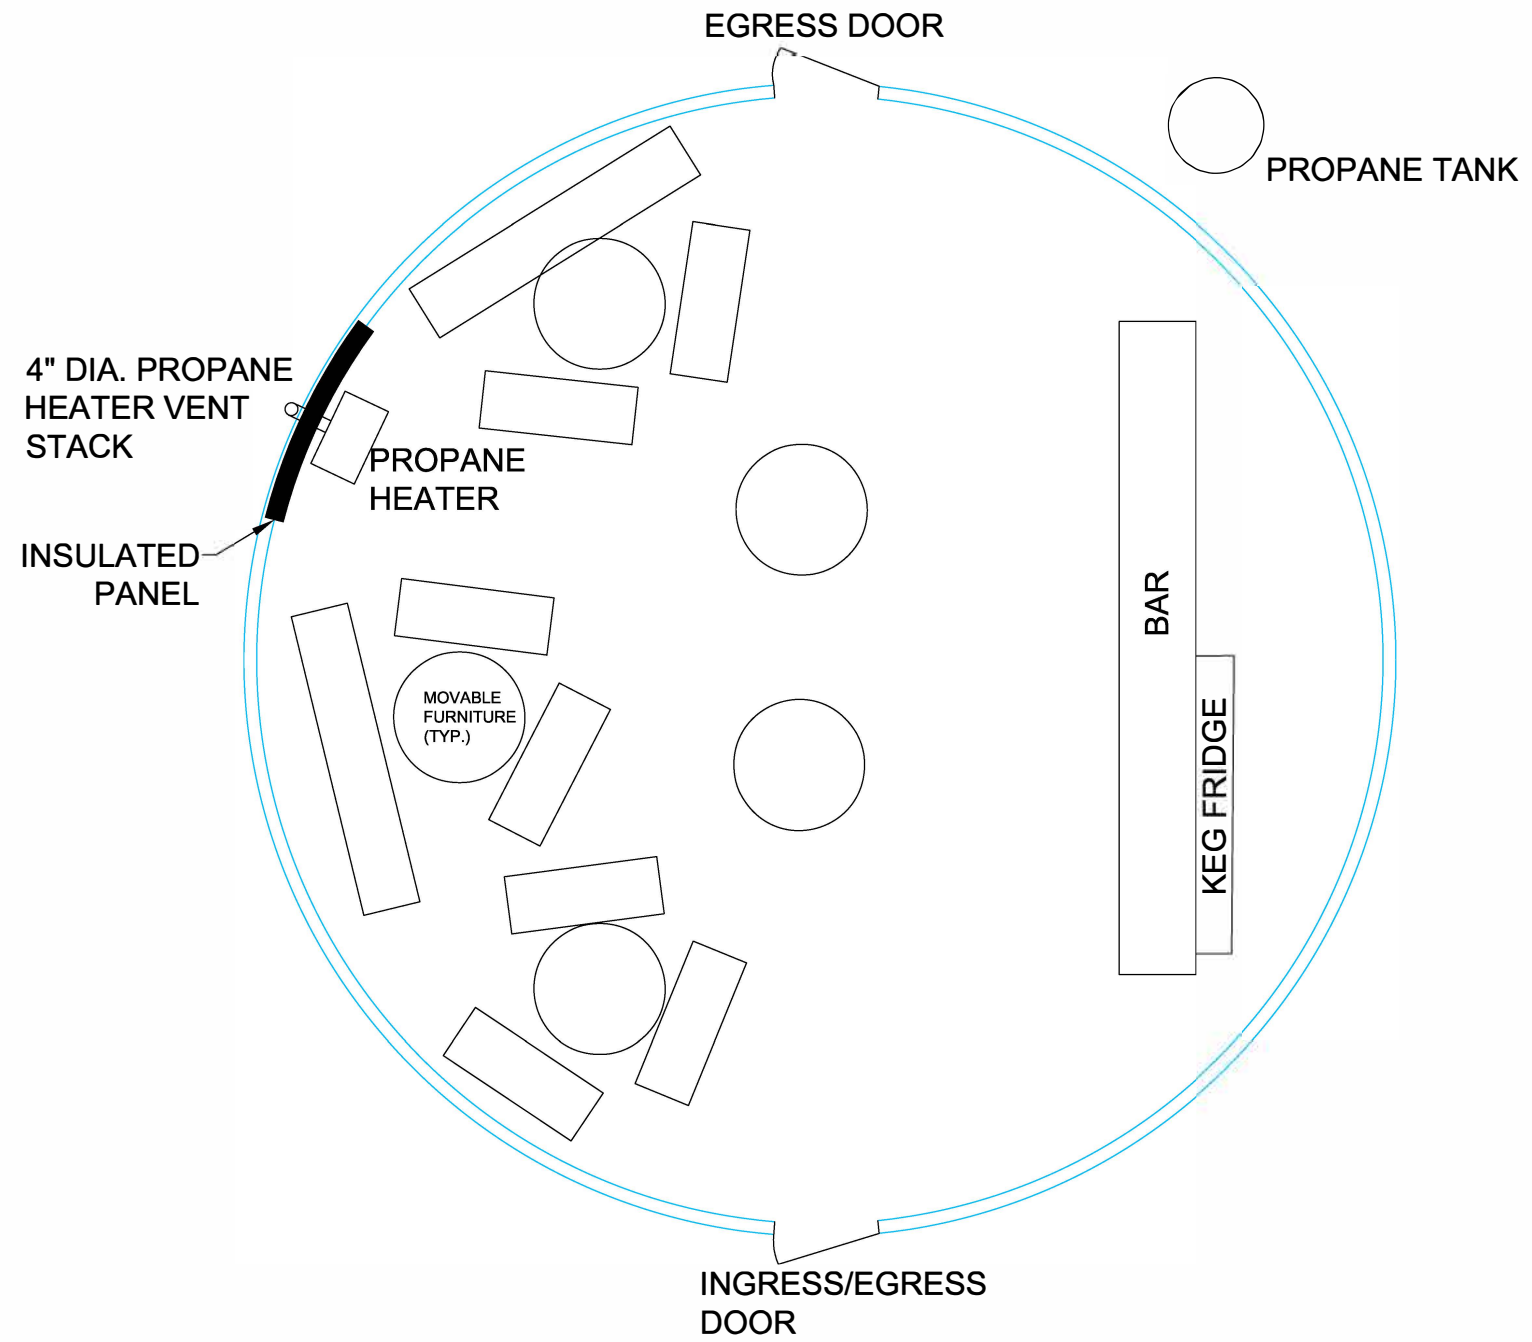

Yurt Warming Hut Floor Plan with Williams Vented Room Heater Model #5002521A

30' DIA. WARMING HUT TENT FLOOR PLAN