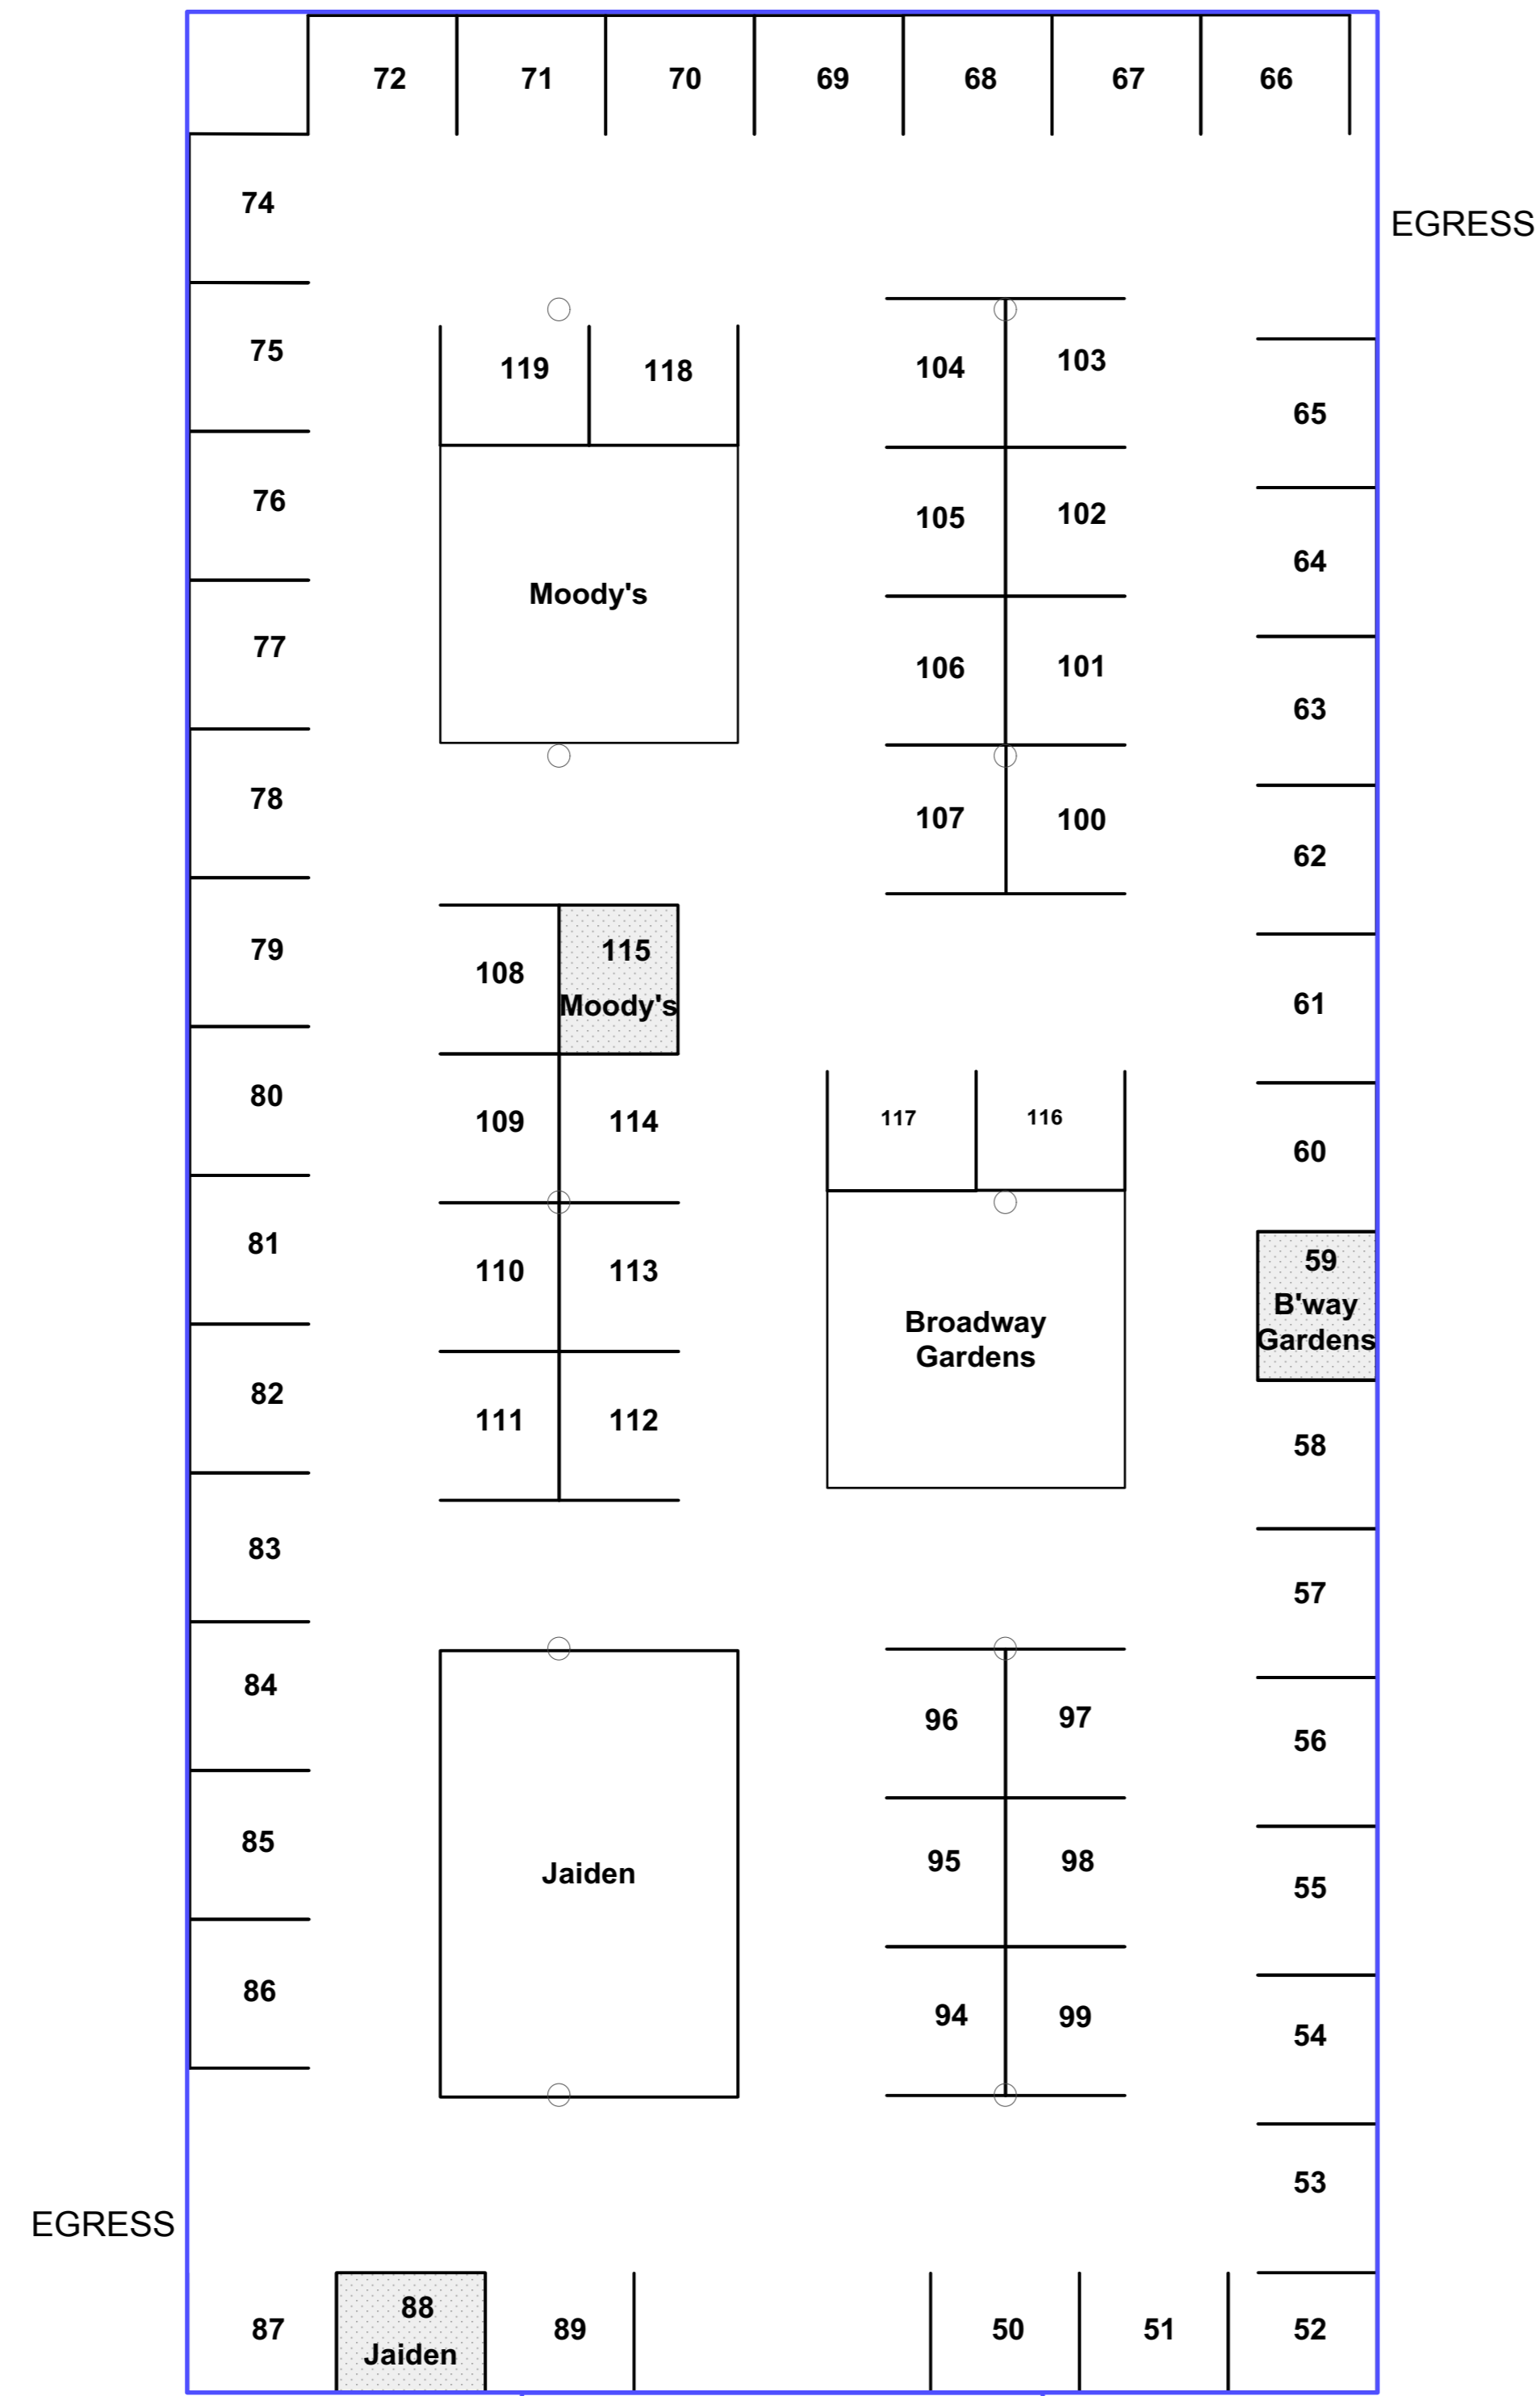

60'x200' TENT

# The Maine FLOWER SHOW

20'X20' TENT

20'X40' TENT