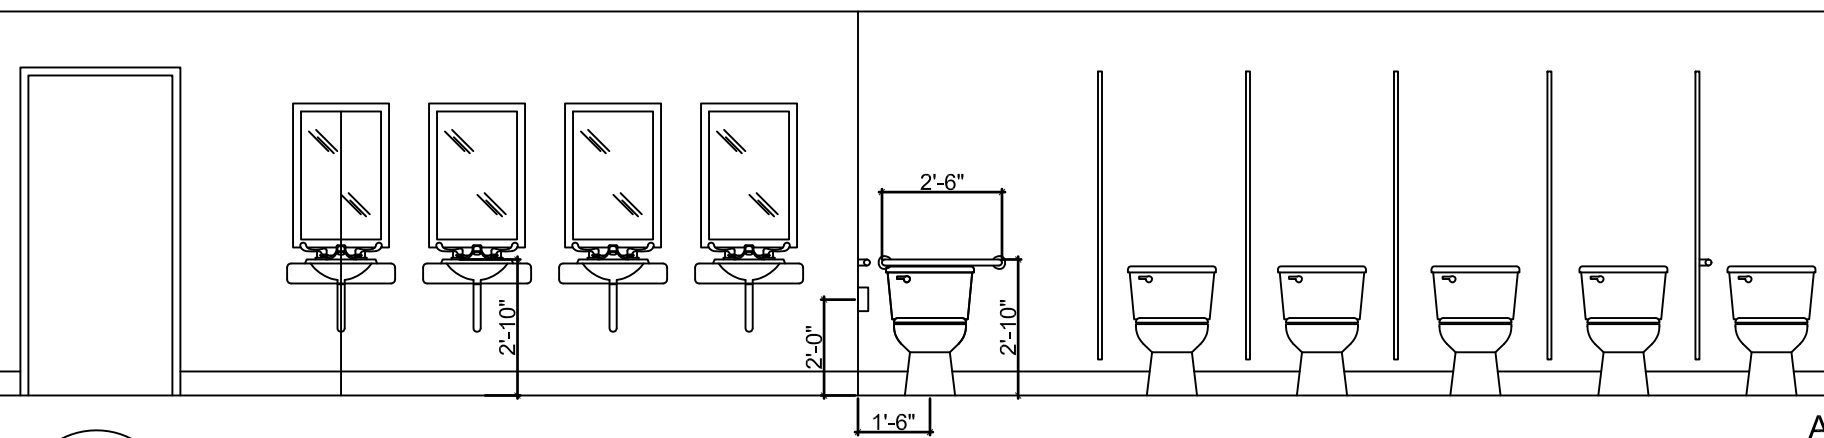

1 INTERIOR ELEVATIONS
A1.03 1/4" = 1'-0"

3 INTERIOR ELEVATIONS
A1.03 1/4" = 1'-0"

2 INTERIOR ELEVATIONS
A1.03 1/4" = 1'-0"

4 ADA COUNTER CLEARANCES
A1.03 1/2" = 1'-0"

5 ADA COMPLIANT ENTRY PADS
A1.03 1/4" = 1'-0"

- NOTE:
1. BLOCKING AS REQUIRED IN BATHROOMS
 2. STANDARD TOILET & BATH ACCESSORIES TO BE INCLUDED IN PRICING
 3. FRP UP TO 42" BEHIND URINALS
 4. JOHNSONITE VINYL BASE IN BATHROOMS AND JANITOR'S CLOSET
 5. JOHNSONITE VINYL BASE IN CORRIDORS, VESTIBULES, CHANGING ROOMS - WOOD TO BE PRICED AS AN ALTERNATE.