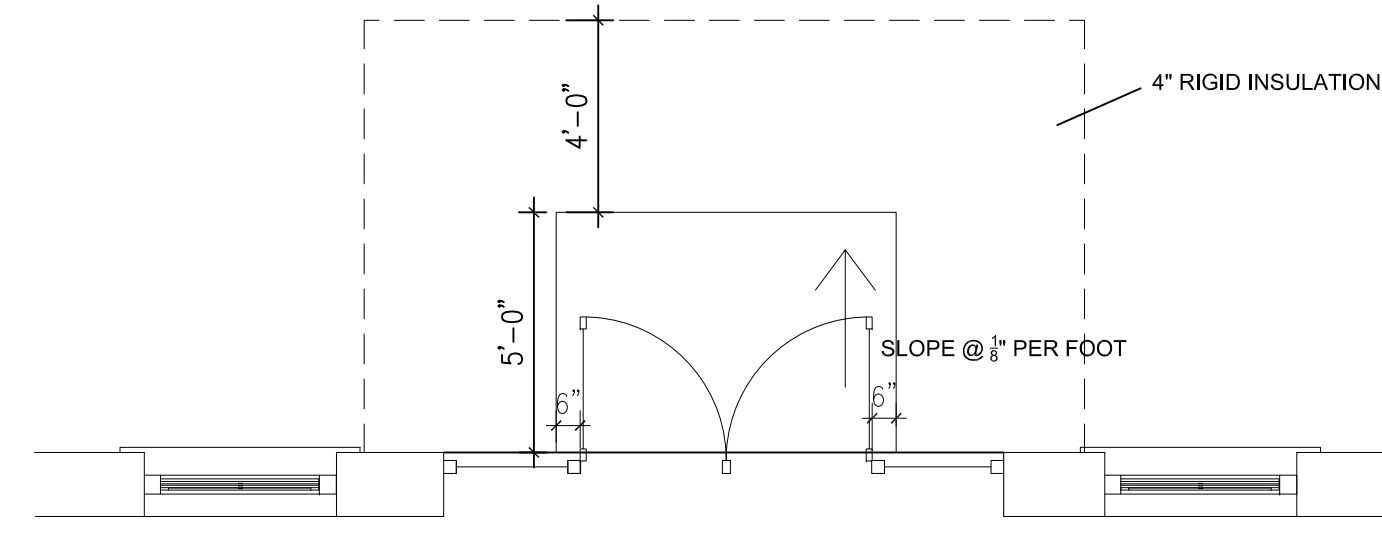

1 INTERIOR ELEVATIONS
A1.03 1/4" = 1'-0"

3 INTERIOR ELEVATIONS
A1.03 1/4" = 1'-0"

2 INTERIOR ELEVATIONS
A1.03 1/4" = 1'-0"

4 ADA COUNTER CLEARANCES
A1.03 1/2" = 1'-0"

5 ADA COMPLIANT ENTRY PADS
A1.03 1/4" = 1'-0"

- NOTE:
1. BLOCKING AS REQUIRED IN BATHROOMS
 2. STANDARD TOILET & BATH ACCESSORIES TO BE INCLUDED IN PRICING
 3. FRP UP TO 42" BEHIND URINALS
 4. JOHNSONITE VINYL BASE IN BATHROOMS AND JANITOR'S CLOSET
 5. JOHNSONITE VINYL BASE IN CORRIDORS, VESTIBULES, CHANGING ROOMS - WOOD TO BE PRICED AS AN ALTERNATE.