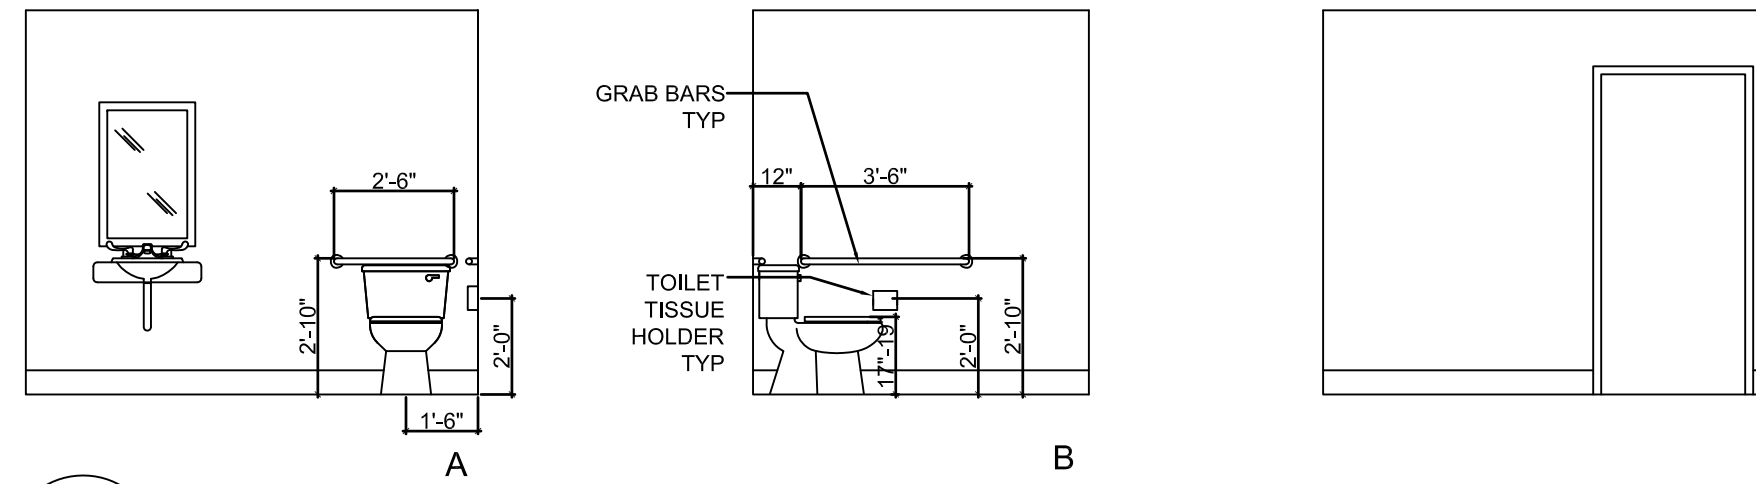

1 INTERIOR ELEVATIONS
A1.03 1/4" = 1'-0"

3 INTERIOR ELEVATIONS
A1.03 1/4" = 1'-0"

2 INTERIOR ELEVATIONS
A1.03 1/4" = 1'-0"

4 ADA COUNTER CLEARANCES
A1.03 1/2" = 1'-0"

5 ADA COMPLIANT ENTRY PADS
A1.03 1/4" = 1'-0"

- NOTE:
1. BLOCKING AS REQUIRED IN BATHROOMS
 2. STANDARD TOILET & BATH ACCESSORIES TO BE INCLUDED IN PRICING
 3. FRP UP TO 42" BEHIND URINALS
 4. JOHNSONITE VINYL BASE IN BATHROOMS AND JANITOR'S CLOSET
 5. JOHNSONITE VINYL BASE IN CORRIDORS, VESTIBULES, CHANGING ROOMS - WOOD TO BE PRICED AS AN ALTERNATE.