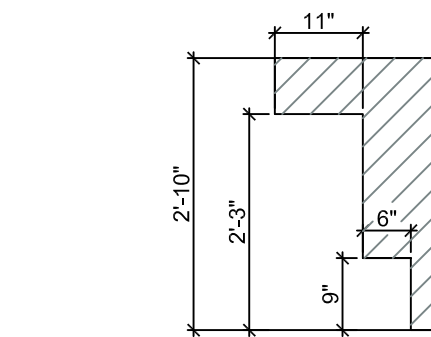

1 INTERIOR ELEVATIONS
A1.03 1/4" = 1'-0"

3 INTERIOR ELEVATIONS
A1.03 1/4" = 1'-0"

2 INTERIOR ELEVATIONS
A1.03 1/4" = 1'-0"

4 ADA COUNTER CLEARANCES
A1.03 1/2" = 1'-0"

5 ADA COMPLIANT ENTRY PADS
A1.03 1/4" = 1'-0"