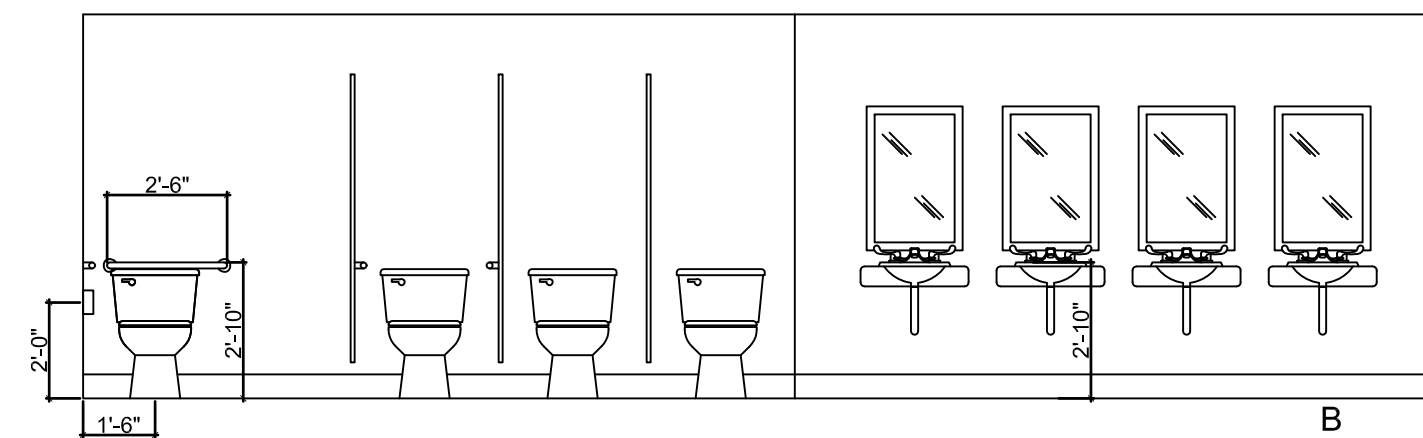

1 INTERIOR ELEVATIONS
A1.03 1/4" = 1'-0"

3 INTERIOR ELEVATIONS
A1.03 1/4" = 1'-0"

2 INTERIOR ELEVATIONS
A1.03 1/4" = 1'-0"

4 ADA COUNTER CLEARANCES
A1.03 1/2" = 1'-0"

5 ADA COMPLIANT ENTRY PADS
A1.03 1/4" = 1'-0"

- NOTE:
1. BLOCKING AS REQUIRED IN BATHROOMS
 2. STANDARD TOILET & BATH ACCESSORIES TO BE INCLUDED IN PRICING
 3. FRP UP TO 42" BEHIND URINALS
 4. JOHNSONITE VINYL BASE IN BATHROOMS AND JANITOR'S CLOSET
 5. JOHNSONITE VINYL BASE IN CORRIDORS, VESTIBULES, CHANGING ROOMS - WOOD TO BE PRICED AS AN ALTERNATE.