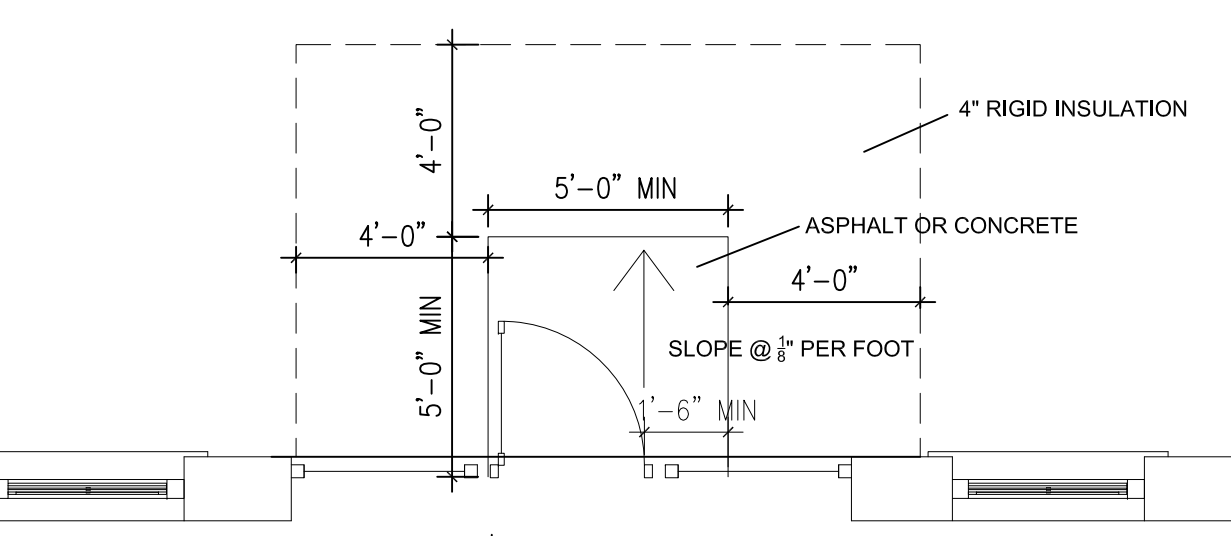

1 INTERIOR ELEVATIONS
A1.03 1/4" = 1'-0"

3 INTERIOR ELEVATIONS
A1.03 1/4" = 1'-0"

2 INTERIOR ELEVATIONS
A1.03 1/4" = 1'-0"

4 ADA COUNTER CLEARANCES
A1.03 1/2" = 1'-0"

5 ADA COMPLIANT ENTRY PADS
A1.03 1/4" = 1'-0"

- NOTE:
1. BLOCKING AS REQUIRED IN BATHROOMS
 2. STANDARD TOILET & BATH ACCESSORIES TO BE INCLUDED IN PRICING
 3. FRP UP TO 42" BEHIND URINALS
 4. JOHNSONITE VINYL BASE IN BATHROOMS AND JANITOR'S CLOSET
 5. JOHNSONITE VINYL BASE IN CORRIDORS, VESTIBULES, CHANGING ROOMS - WOOD TO BE PRICED AS AN ALTERNATE.