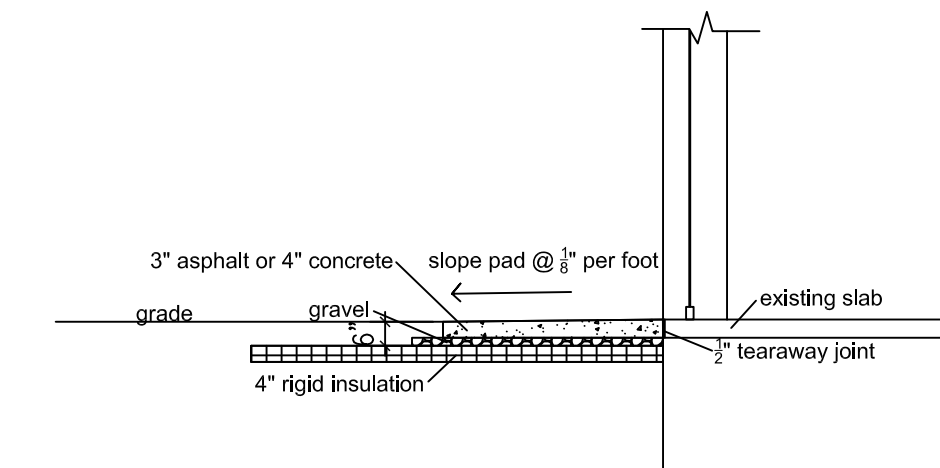

1 INTERIOR ELEVATIONS
A1.03 1/4" = 1'-0"

3 INTERIOR ELEVATIONS
A1.03 1/4" = 1'-0"

2 INTERIOR ELEVATIONS
A1.03 1/4" = 1'-0"

4 ADA COUNTER CLEARANCES
A1.03 1/2" = 1'-0"

5 ADA COMPLIANT ENTRY PADS
A1.03 1/4" = 1'-0"

- NOTE:
1. BLOCKING AS REQUIRED IN BATHROOMS
 2. STANDARD TOILET & BATH ACCESSORIES TO BE INCLUDED IN PRICING
 3. FRP UP TO 42" BEHIND URINALS
 4. JOHNSONITE VINYL BASE IN BATHROOMS AND JANITOR'S CLOSET
 5. JOHNSONITE VINYL BASE IN CORRIDORS, VESTIBULES, CHANGING ROOMS - WOOD TO BE PRICED AS AN ALTERNATE.