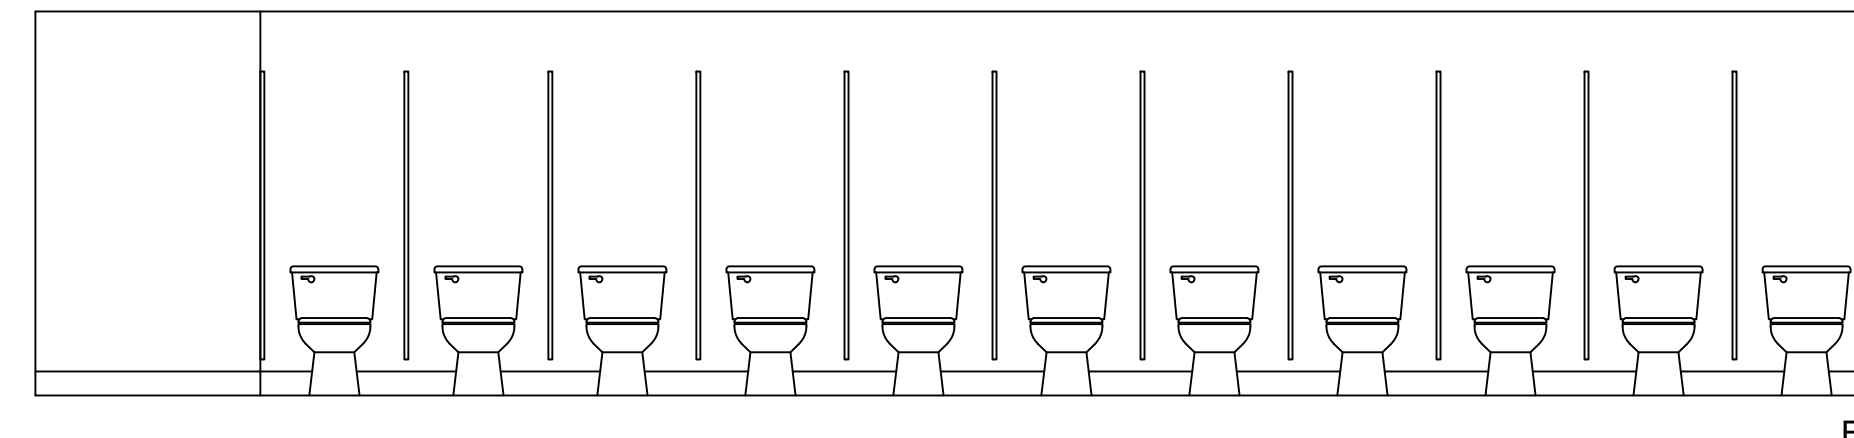

1 INTERIOR ELEVATIONS
A1.03 1/4" = 1'-0"

3 INTERIOR ELEVATIONS
A1.03 1/4" = 1'-0"

2 INTERIOR ELEVATIONS
A1.03 1/4" = 1'-0"

4 ADA COUNTER CLEARANCES
A1.03 1/2" = 1'-0"

5 ADA COMPLIANT ENTRY PADS
A1.03 1/4" = 1'-0"

- NOTE:
1. BLOCKING AS REQUIRED IN BATHROOMS
 2. STANDARD TOILET & BATH ACCESSORIES TO BE INCLUDED IN PRICING
 3. FRP UP TO 42" BEHIND URINALS
 4. JOHNSONITE VINYL BASE IN BATHROOMS AND JANITOR'S CLOSET
 5. JOHNSONITE VINYL BASE IN CORRIDORS, VESTIBULES, CHANGING ROOMS - WOOD TO BE PRICED AS AN ALTERNATE.