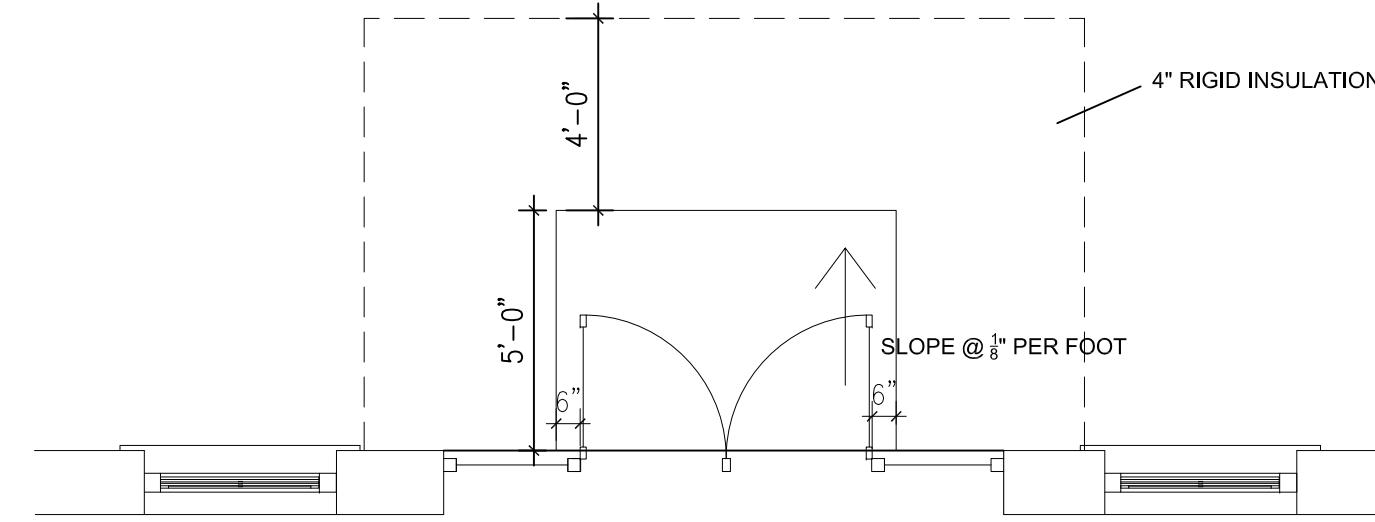

3 INTERIOR ELEVATIONS
A1.03 1/4" = 1'-0"

2 INTERIOR ELEVATIONS
A1.03 1/4" = 1'-0"

4 ADA COUNTER CLEARANCES
A1.03 1/2" = 1'-0"

5 ADA COMPLIANT ENTRY PADS
A1.03 1/4" = 1'-0"

DOOR SCHEDULE						
NUMBER	ROOM	DIMENSIONS	MATERIAL	HOW SET	RATING	COMMENTS
AA	MAIN ENTRY	2(3'-0" X 7'-0")	GLASS AND ALUM	PANIC, CLOSER		
BB	MAIN ENTRY	3'-0" X 7'-0"	GLASS AND ALUM	PANIC, CLOSER		
CC	MAIN ENTRY	3'-0" X 7'-0"	GLASS AND ALUM	PANIC, CLOSER		
DD	MAIN ENTRY	3'-0" X 7'-0"	GLASS AND ALUM	PANIC, CLOSER		
EE	MAIN ENTRY	2(3'-0" X 7'-0")	GLASS AND ALUM	PANIC, CLOSER		
FF	MAIN ENTRY	2(3'-0" X 7'-0")	GLASS AND ALUM	PANIC, CLOSER		
GG	NW ENTRY	3'-0" X 7'-0"	GLASS AND ALUM	PANIC, CLOSER		
HH	NW ENTRY	3'-0" X 7'-0"	GLASS AND ALUM	PANIC, CLOSER		
II	NW ENTRY	3'-0" X 7'-0"	GLASS AND ALUM	PANIC, CLOSER		
JJ	WEST BUMP OUT	3'-0" X 7'-0"	HOLLOW METAL	STOREROOM LOCK		
KK	SW ENTRY	2(3'-0" X 7'-0")	GLASS AND ALUM	PANIC, CLOSER		
LL	SW ENTRY	2(3'-0" X 7'-0")	GLASS AND ALUM	PANIC, CLOSER		
MM	SE ENTRY	3'-0" X 7'-0"	GLASS AND ALUM	PANIC, CLOSER		
NN	SE ENTRY	3'-0" X 7'-0"	GLASS AND ALUM	PANIC, CLOSER		
OO	SE ENTRY	3'-0" X 7'-0"	GLASS AND ALUM	PANIC, CLOSER		
PP	DINING VESTIBULE	2(3'-0" X 7'-0")	GLASS AND ALUM	PANIC, CLOSER		
QQ	COOLER	2(3'-0" X 7'-0")	HOLLOW METAL	OFFICE LOCKSET		
RR	KITCHEN	2(3'-0" X 7'-0")	HOLLOW METAL	EXIT DEVICE		
SS	EAST ANNEX	2(3'-0" X 7'-0")	GLASS AND ALUM	PANIC, CLOSER		
TT	FUNCTION	3'-0" X 7'-0"	HOLLOW METAL	PANIC, CLOSER		
UU	EAST ANNEX	3'-0" X 7'-0"	GLASS AND ALUM	PANIC, CLOSER		
100	MAIN VESTIBULE	2(3'-0" X 7'-0")	GLASS AND ALUM	PANIC, CLOSER		
101	MAIN VESTIBULE	2(3'-0" X 7'-0")	GLASS AND ALUM	PANIC, CLOSER		
102	MAIN VESTIBULE	3'-0" X 7'-0"	GLASS AND ALUM	PANIC, CLOSER		
103	MAIN VESTIBULE	3'-0" X 7'-0"	GLASS AND ALUM	PANIC, CLOSER		
104	MAIN VESTIBULE	3'-0" X 7'-0"	GLASS AND ALUM	PANIC, CLOSER		
105	MAIN VESTIBULE	2(3'-0" X 7'-0")	GLASS AND ALUM	PANIC, CLOSER		
106	BAR	3'-0" X 7'-0"	HOLLOW METAL	OFFICE LOCKSET		
107	BAR	3'-0" X 7'-0"	HOLLOW METAL	OFFICE LOCKSET		
108	FIRE BARRIER	2(3'-0" X 7'-0")	HOLLOW METAL	PUSH/PULL CLOSER	3	KICKPLATE, VISION PANEL, 3 HR EMER. ROLL DOWN SHUTTER
109	FIRE BARRIER	2(3'-0" X 7'-0")	HOLLOW METAL	PUSH/PULL CLOSER	3	KICKPLATE, VISION PANEL, 3 HR EMER. ROLL DOWN SHUTTER
110	FIRE BARRIER	3'-0" X 7'-0"	HOLLOW METAL	PUSH/PULL CLOSER	3	KICKPLATE, VISION PANEL, 3 HR EMER. ROLL DOWN SHUTTER
111	FIRE BARRIER	3'-0" X 7'-0"	HOLLOW METAL	PUSH/PULL CLOSER	3	KICKPLATE, VISION PANEL, 3 HR EMER. ROLL DOWN SHUTTER
112	MEN'S ROOM	3'-0" X 7'-0"	HOLLOW METAL	PUSH/PULL CLOSER		
113	FAMILY TOILET	3'-0" X 7'-0"	HOLLOW METAL	PRIVACY		
114	JANITOR'S CLOSET	3'-0" X 7'-0"	HOLLOW METAL	STOREROOM		
115	WOMEN'S TOILET	3'-0" X 7'-0"	HOLLOW METAL	PUSH/PULL CLOSER		
116	CHANGING	3'-0" X 7'-0"	HOLLOW METAL	PRIVACY		
117	ELEC/MECH/AV	3'-0" X 7'-0"	HOLLOW METAL	STOREROOM LOCK	45 MIN	
118	CHANGE/STORAGE	3'-0" X 7'-0"	HOLLOW METAL	STOREROOM LOCK		
119	CHANGE/STORAGE	3'-0" X 7'-0"	HOLLOW METAL	STOREROOM LOCK		
120	FUNCTION	3'-0" X 7'-0"	HOLLOW METAL	PANIC, CLOSER		VISION PANEL
121	OFFICE	3'-0" X 7'-0"	HOLLOW METAL	OFFICE LOCKSET		
122	KITCHEN	2(3'-0" X 7'-0")	HOLLOW METAL	PUSH/PULL CLOSER		KICKPLATE, VISION PANEL
123	KITCHEN OFFICE	3'-0" X 7'-0"	HOLLOW METAL	OFFICE LOCKSET		
124	KITCHEN TOILET	3'-0" X 7'-0"	HOLLOW METAL	PRIVACY		
125	SINK	3'-0" X 7'-0"	HOLLOW METAL			
126	DINING VESTIBULE	2(3'-0" X 7'-0")	HOLLOW METAL	PUSH/PULL CLOSER		KICKPLATE, VISION PANEL
127	DINING	2(3'-0" X 7'-0")	GLASS AND ALUM	PUSH/PULL CLOSER		
128	DINING	3'-0" X 7'-0"	HOLLOW METAL	PUSH/PULL CLOSER		KICKPLATE, VISION PANEL
129	STORAGE	3'-0" X 7'-0"	HOLLOW METAL	STOREROOM LOCK		