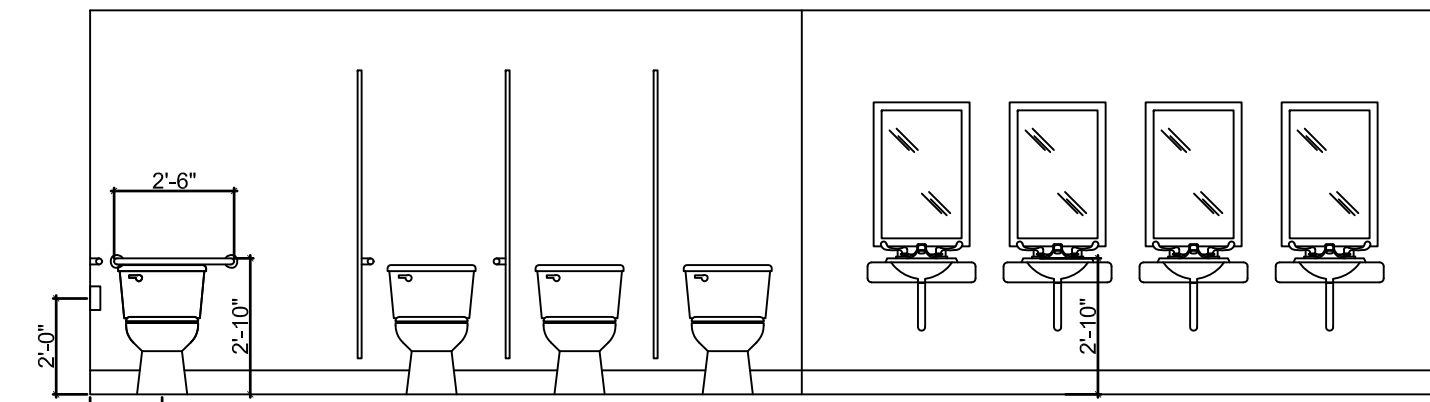

ARCHETYPE
48 Union Wharf Portland, Maine 04101
(207) 772-6022 Fax (207) 772-4056

THOMPSON'S POINT-
BRICK SOUTH
THOMPSON'S POINT,
PORTLAND ME

AS NOTED
8-5-2016
INTERIOR ELEVATIONS
& DETAILS

1 INTERIOR ELEVATIONS
A1.03 1/4" = 1'-0"