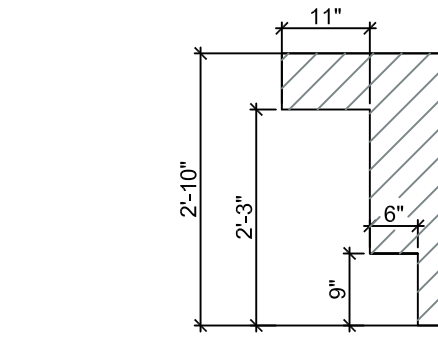

4 ADA COUNTER CLEARANCES
A1.03 1/2" = 1'-0"