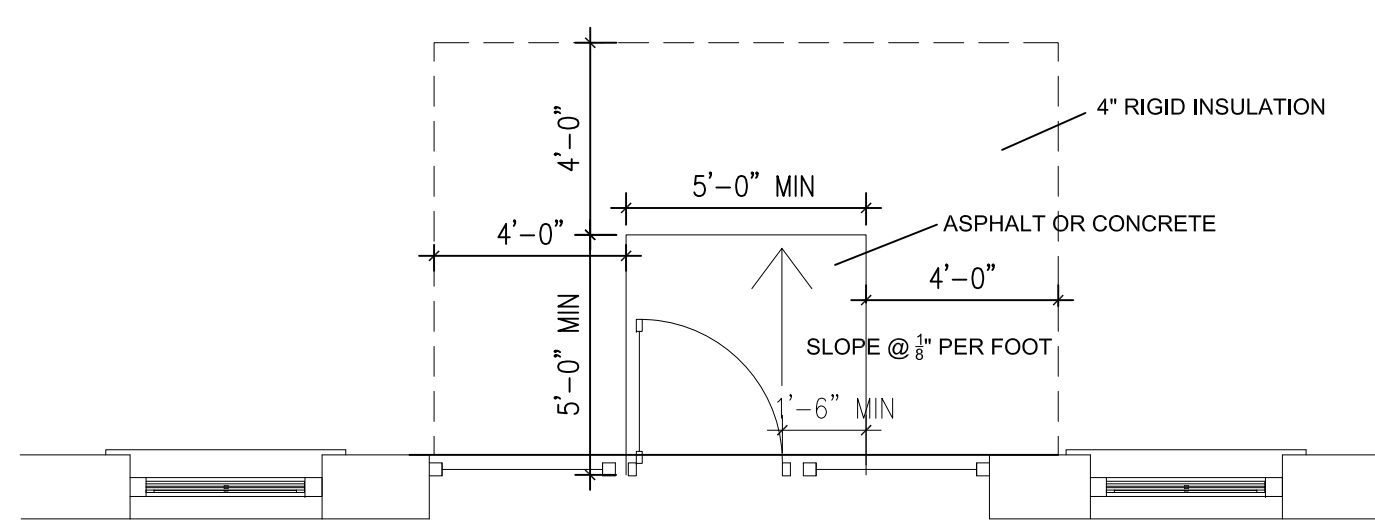

5 ADA COMPLIANT ENTRY PADS
A1.03 1/4" = 1'-0"