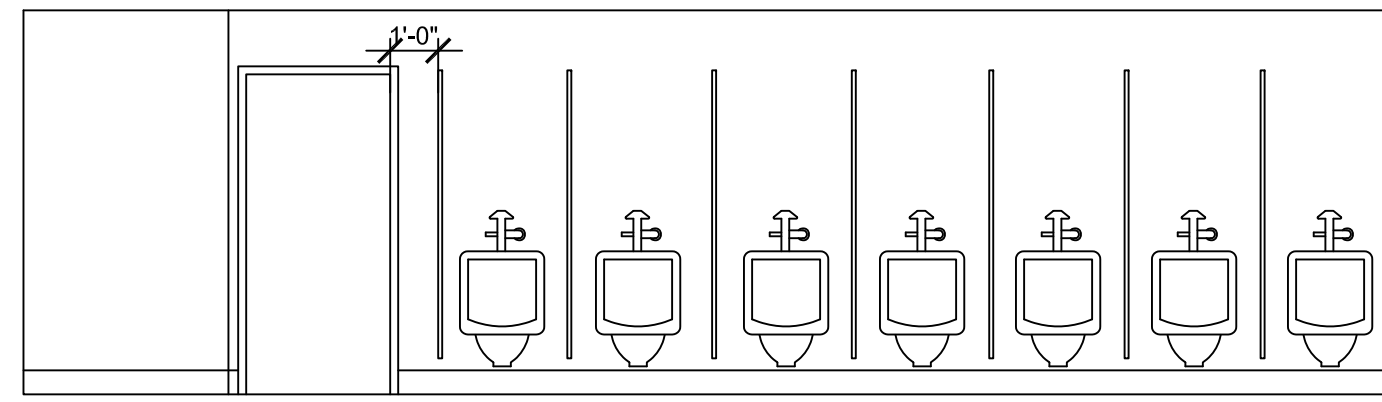

ARCHETYPE
48 Union Wharf Portland, Maine 04101
(207) 772-6022 Fax (207) 772-4056

THOMPSON'S POINT-
BRICK SOUTH
THOMPSON'S POINT,
PORTLAND ME

AS NOTED
8-5-2016
INTERIOR ELEVATIONS
& DETAILS

1 INTERIOR ELEVATIONS
A1.03 1/4" = 1'-0"