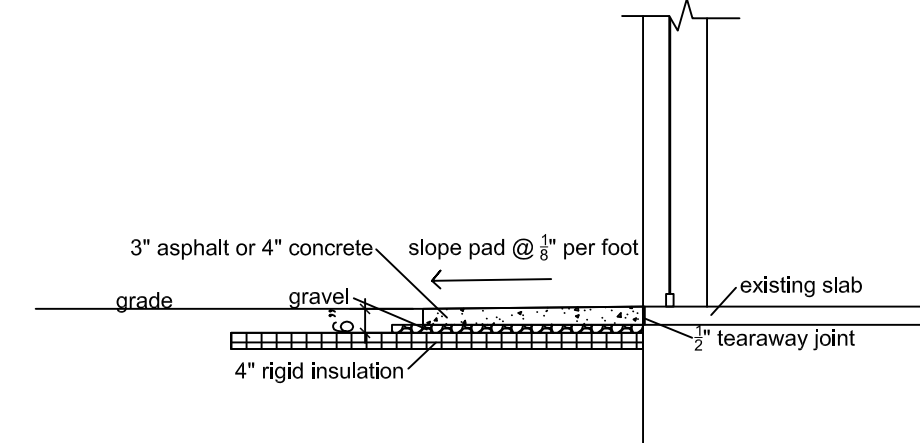

3 INTERIOR ELEVATIONS
A1.03 1/4" = 1'-0"

2 INTERIOR ELEVATIONS
A1.03 1/4" = 1'-0"

4 ADA COUNTER CLEARANCES
A1.03 1/2" = 1'-0"

5 ADA COMPLIANT ENTRY PADS
A1.03 1/4" = 1'-0"

DOOR SCHEDULE						
NUMBER	ROOM	DIMENSIONS	MATERIAL	HOW SET	RATING	COMMENTS
AA	MAIN ENTRY	2(3'-0" X 7'-0")	GLASS AND ALUM	PANIC, CLOSER		
BB	MAIN ENTRY	3'-0" X 7'-0"	GLASS AND ALUM	PANIC, CLOSER		
CC	MAIN ENTRY	3'-0" X 7'-0"	GLASS AND ALUM	PANIC, CLOSER		
DD	MAIN ENTRY	3'-0" X 7'-0"	GLASS AND ALUM	PANIC, CLOSER		
EE	MAIN ENTRY	2(3'-0" X 7'-0")	GLASS AND ALUM	PANIC, CLOSER		
FF	MAIN ENTRY	2(3'-0" X 7'-0")	GLASS AND ALUM	PANIC, CLOSER		
GG	NW ENTRY	3'-0" X 7'-0"	GLASS AND ALUM	PANIC, CLOSER		
HH	NW ENTRY	3'-0" X 7'-0"	GLASS AND ALUM	PANIC, CLOSER		
II	NW ENTRY	3'-0" X 7'-0"	GLASS AND ALUM	PANIC, CLOSER		
JJ	WEST BUMP OUT	3'-0" X 7'-0"	HOLLOW METAL	STOREROOM LOCK		
KK	SW ENTRY	2(3'-0" X 7'-0")	GLASS AND ALUM	PANIC, CLOSER		
LL	SW ENTRY	2(3'-0" X 7'-0")	GLASS AND ALUM	PANIC, CLOSER		
MM	SE ENTRY	3'-0" X 7'-0"	GLASS AND ALUM	PANIC, CLOSER		
NN	SE ENTRY	3'-0" X 7'-0"	GLASS AND ALUM	PANIC, CLOSER		
OO	SE ENTRY	3'-0" X 7'-0"	GLASS AND ALUM	PANIC, CLOSER		
PP	DINING VESTIBULE	2(3'-0" X 7'-0")	GLASS AND ALUM	PANIC, CLOSER		
QQ	COOLER	2(3'-0" X 7'-0")	HOLLOW METAL	OFFICE LOCKSET		
RR	KITCHEN	2(3'-0" X 7'-0")	HOLLOW METAL	EXIT DEVICE		
SS	EAST ANNEX	2(3'-0" X 7'-0")	GLASS AND ALUM	PANIC, CLOSER		
TT	FUNCTION	3'-0" X 7'-0"	HOLLOW METAL	PANIC, CLOSER		
UU	EAST ANNEX	3'-0" X 7'-0"	GLASS AND ALUM	PANIC, CLOSER		
100	MAIN VESTIBULE	2(3'-0" X 7'-0")	GLASS AND ALUM	PANIC, CLOSER		
101	MAIN VESTIBULE	2(3'-0" X 7'-0")	GLASS AND ALUM	PANIC, CLOSER		
102	MAIN VESTIBULE	3'-0" X 7'-0"	GLASS AND ALUM	PANIC, CLOSER		
103	MAIN VESTIBULE	3'-0" X 7'-0"	GLASS AND ALUM	PANIC, CLOSER		
104	MAIN VESTIBULE	3'-0" X 7'-0"	GLASS AND ALUM	PANIC, CLOSER		
105	MAIN VESTIBULE	2(3'-0" X 7'-0")	GLASS AND ALUM	PANIC, CLOSER		
106	BAR	3'-0" X 7'-0"	HOLLOW METAL	OFFICE LOCKSET		
107	BAR	3'-0" X 7'-0"	HOLLOW METAL	OFFICE LOCKSET		
108	FIRE BARRIER	2(3'-0" X 7'-0")	HOLLOW METAL	PUSH/PULL CLOSER	3	KICKPLATE, VISION PANEL, 3 HR EMER. ROLL DOWN SHUTTER
109	FIRE BARRIER	2(3'-0" X 7'-0")	HOLLOW METAL	PUSH/PULL CLOSER	3	KICKPLATE, VISION PANEL, 3 HR EMER. ROLL DOWN SHUTTER
110	FIRE BARRIER	3'-0" X 7'-0"	HOLLOW METAL	PUSH/PULL CLOSER	3	KICKPLATE, VISION PANEL, 3 HR EMER. ROLL DOWN SHUTTER
111	FIRE BARRIER	3'-0" X 7'-0"	HOLLOW METAL	PUSH/PULL CLOSER	3	KICKPLATE, VISION PANEL, 3 HR EMER. ROLL DOWN SHUTTER
112	MEN'S ROOM	3'-0" X 7'-0"	HOLLOW METAL	PUSH/PULL CLOSER		
113	FAMILY TOILET	3'-0" X 7'-0"	HOLLOW METAL	PRIVACY		
114	JANITOR'S CLOSET	3'-0" X 7'-0"	HOLLOW METAL	STOREROOM		
115	WOMEN'S TOILET	3'-0" X 7'-0"	HOLLOW METAL	PUSH/PULL CLOSER		
116	CHANGING	3'-0" X 7'-0"	HOLLOW METAL	PRIVACY		
117	ELEC/MECH/AV	3'-0" X 7'-0"	HOLLOW METAL	STOREROOM LOCK	45 MIN	
118	CHANGE/STORAGE	3'-0" X 7'-0"	HOLLOW METAL	STOREROOM LOCK		
119	CHANGE/STORAGE	3'-0" X 7'-0"	HOLLOW METAL	STOREROOM LOCK		
120	FUNCTION	3'-0" X 7'-0"	HOLLOW METAL	PANIC, CLOSER		VISION PANEL
121	OFFICE	3'-0" X 7'-0"	HOLLOW METAL	OFFICE LOCKSET		
122	KITCHEN	2(3'-0" X 7'-0")	HOLLOW METAL	PUSH/PULL CLOSER		KICKPLATE, VISION PANEL
123	KITCHEN OFFICE	3'-0" X 7'-0"	HOLLOW METAL	OFFICE LOCKSET		
124	KITCHEN TOILET	3'-0" X 7'-0"	HOLLOW METAL	PRIVACY		
125	SINK	3'-0" X 7'-0"	HOLLOW METAL			
126	DINING VESTIBULE	2(3'-0" X 7'-0")	HOLLOW METAL	PUSH/PULL CLOSER		KICKPLATE, VISION PANEL
127	DINING	2(3'-0" X 7'-0")	GLASS AND ALUM	PUSH/PULL CLOSER		
128	DINING	3'-0" X 7'-0"	HOLLOW METAL	PUSH/PULL CLOSER		KICKPLATE, VISION PANEL
129	STORAGE	3'-0" X 7'-0"	HOLLOW METAL	STOREROOM LOCK		