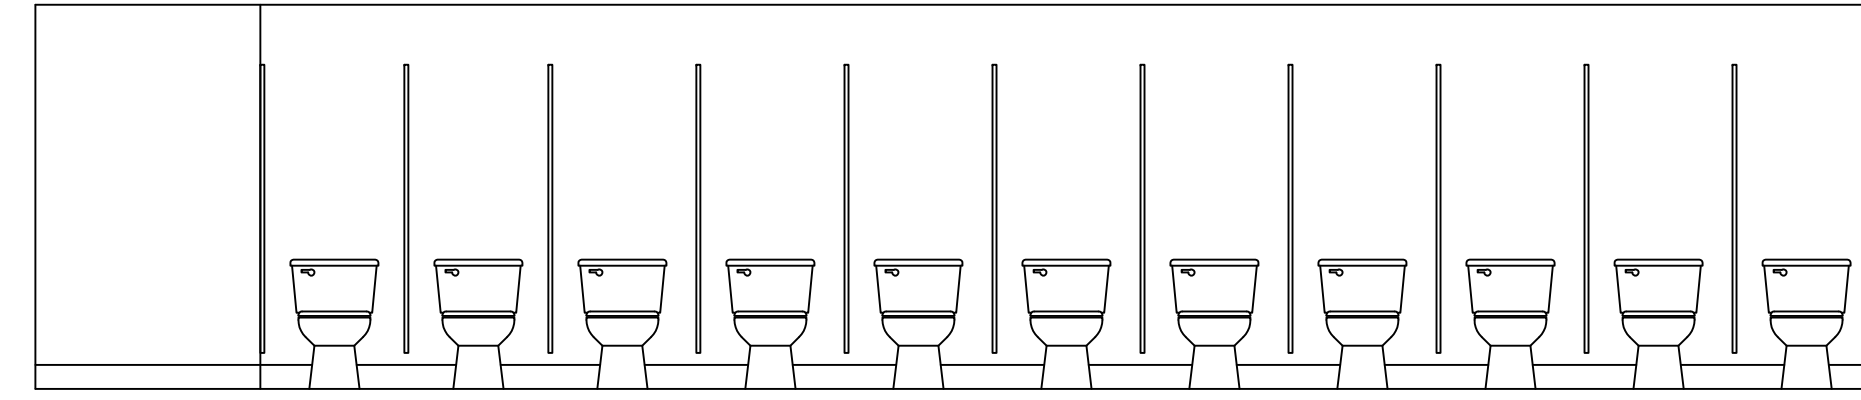

Prepared For:

Consultant:

Architect:

Project:

Revisions:

Scale:

Date:

A1.03

ARCHETYPE
48 Union Wharf Portland, Maine 04101
(207) 772-6022 Fax (207) 772-4056

THOMPSON'S POINT-
BRICK SOUTH
THOMPSON'S POINT,
PORTLAND ME

AS NOTED
8-5-2016
INTERIOR ELEVATIONS
& DETAILS