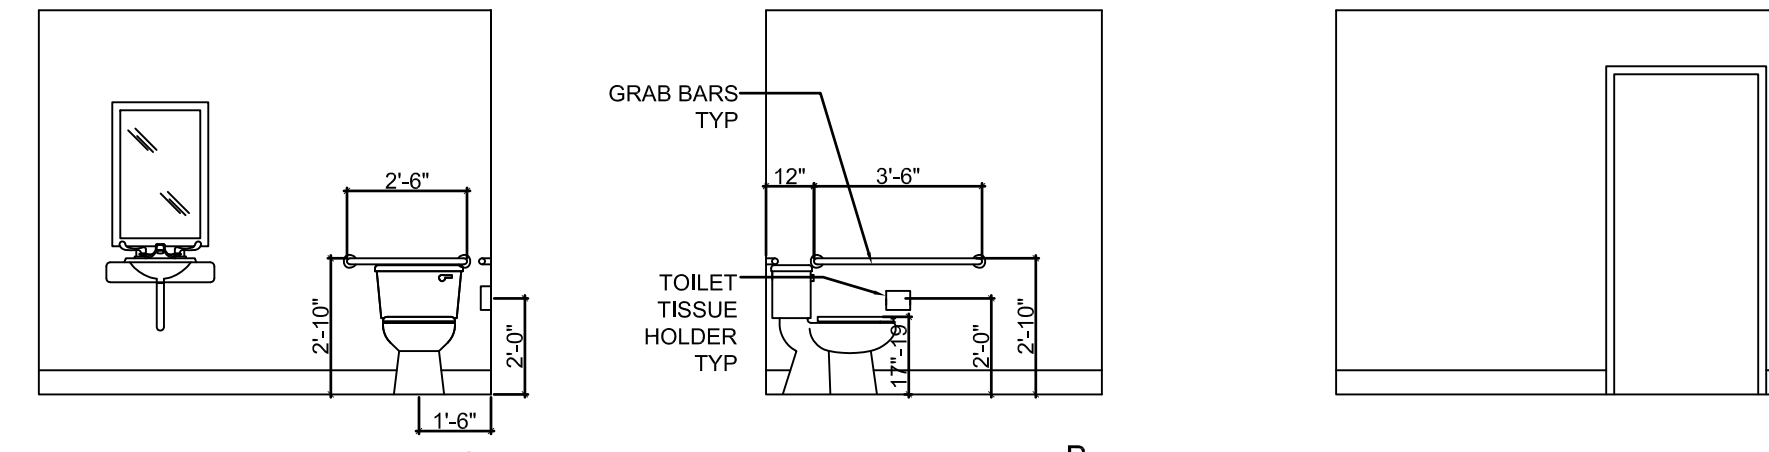

ARCHETYPE
48 Union Wharf Portland, Maine 04101
(207) 772-6022 Fax (207) 772-4056

THOMPSON'S POINT-
BRICK SOUTH
THOMPSON'S POINT,
PORTLAND ME

AS NOTED
8-5-2016
INTERIOR ELEVATIONS
& DETAILS

1 INTERIOR ELEVATIONS
A1.03 1/4" = 1'-0"