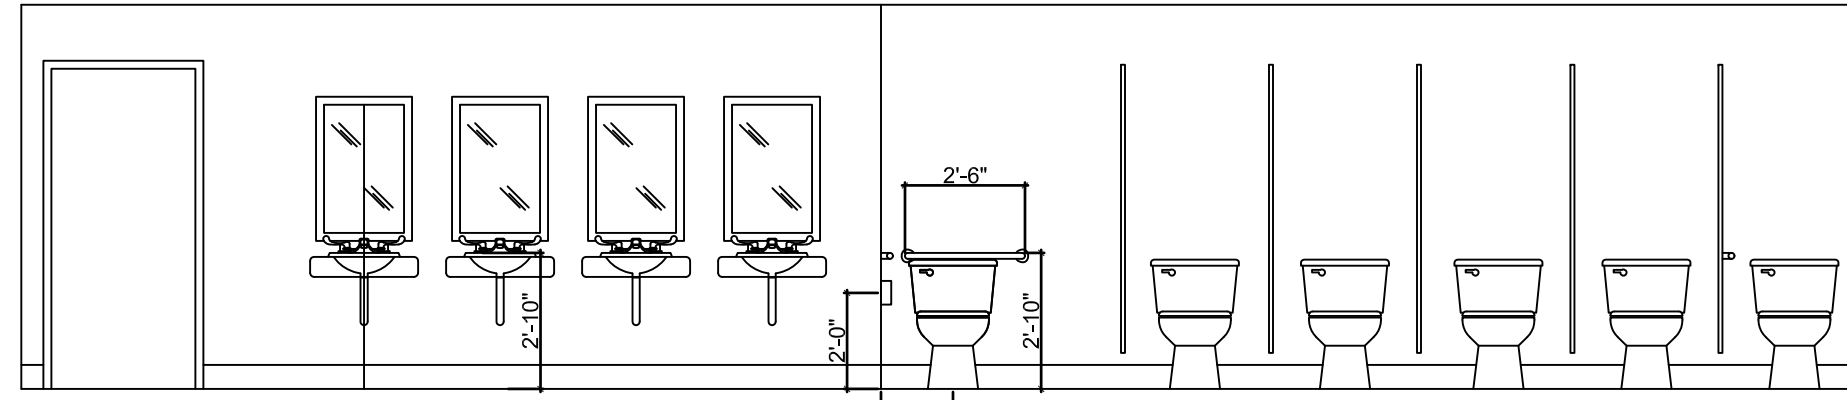

2 INTERIOR ELEVATIONS
A1.03 1/4" = 1'-0"