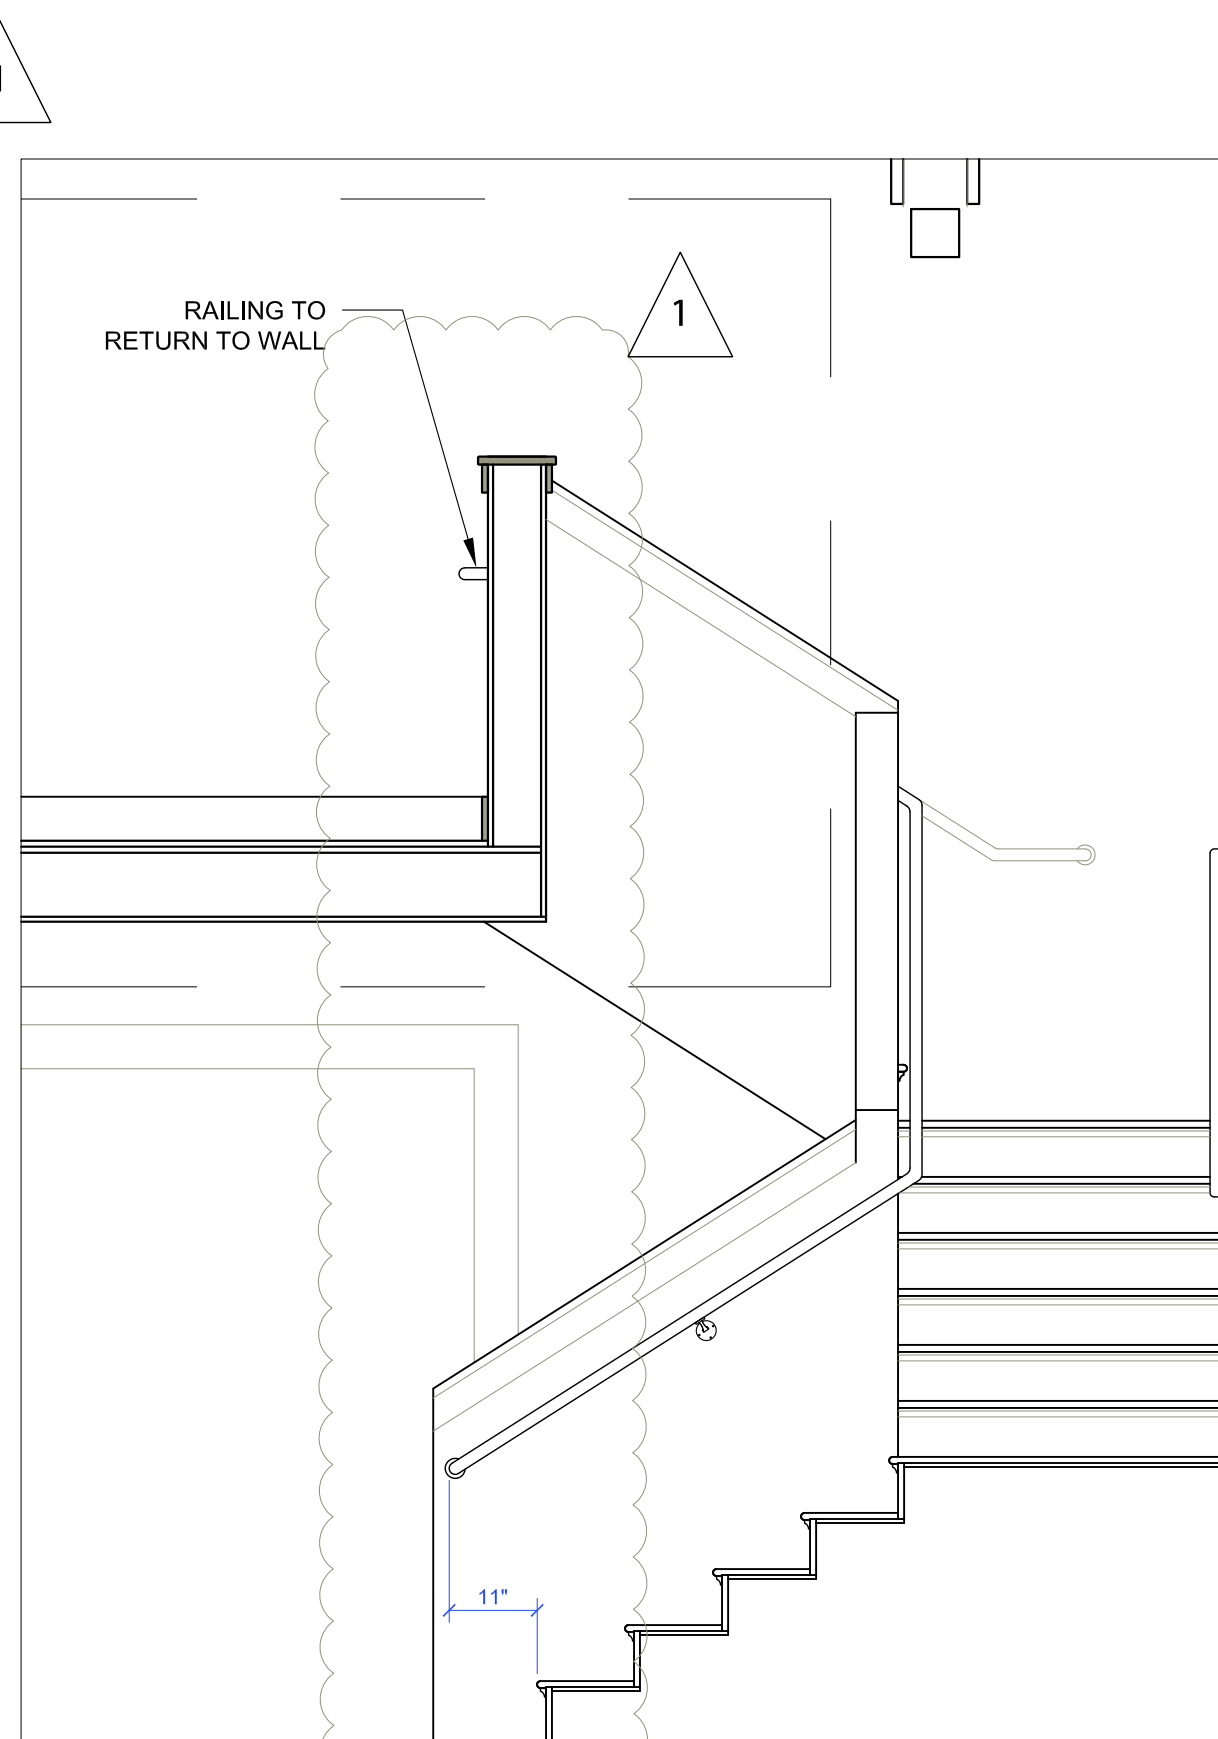

BUILDING SECTIONS

**A305**

**1** SECTION K-K  
A305 SCALE: 1/4" = 1' - 0"

**2** STAIR SECTION DETAIL - WEST  
A305 SCALE: 1/2" = 1' - 0"

**2** STAIR TREAD DETAIL  
A305a SCALE: 3" = 1' - 0"

**3** STAIR SECTION DETAIL - WEST 1 THROUGH LOWERS  
A305 SCALE: 1/2" = 1' - 0"

**4** STAIR SECTION DETAIL - WEST 2 THROUGH UPpers  
A305 SCALE: 1/2" = 1' - 0"

**5** MEDIA / TV CABINET SECTION DETAIL  
A305 SCALE: 1/2" = 1' - 0"

ISSUED FOR PRICING & FOR CONSTRUCTION