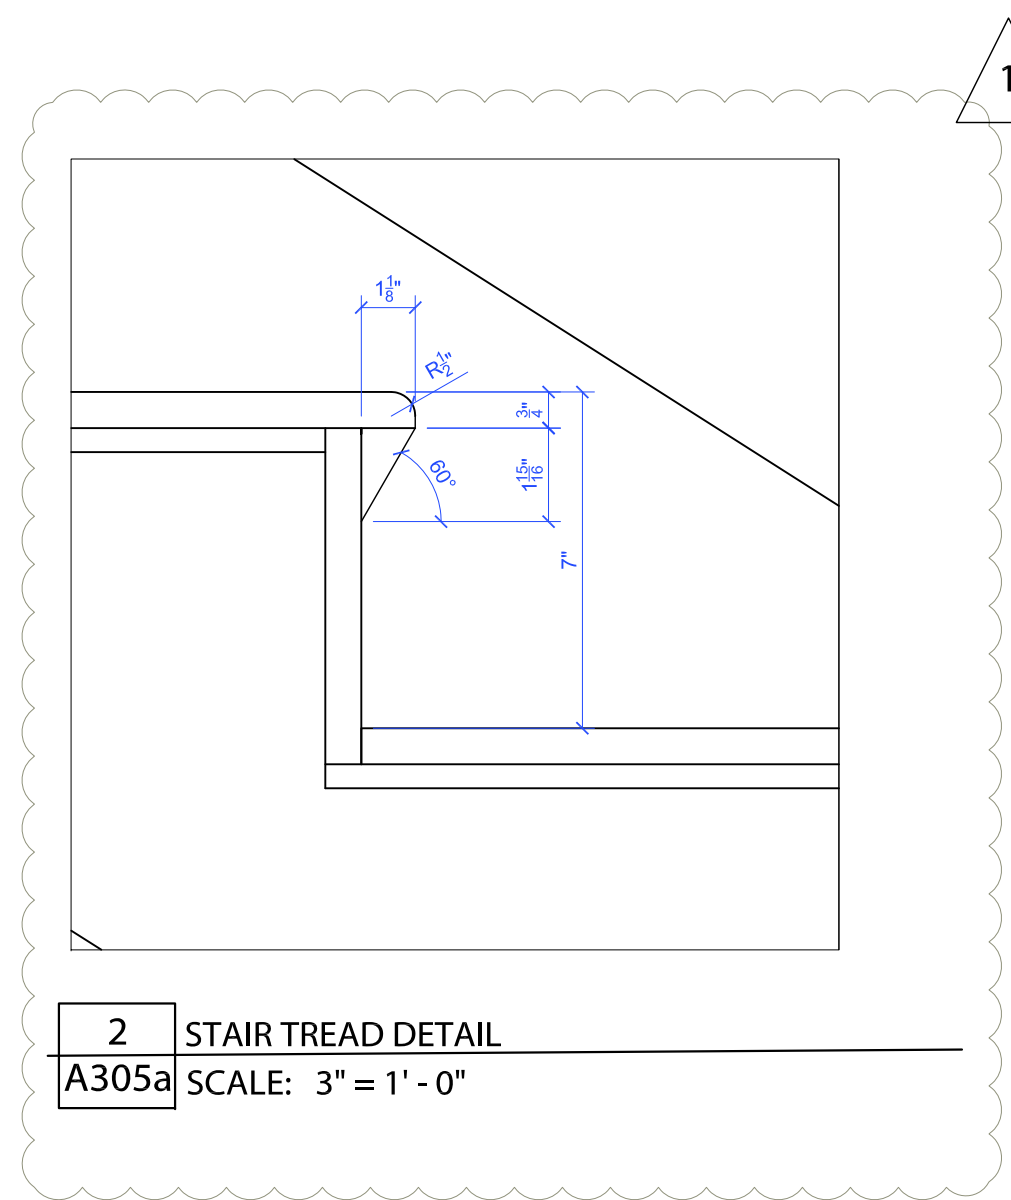

BUILDING SECTIONS

**A305**

**1** SECTION K-K  
A305 SCALE: 1/4" = 1' - 0"

**2** STAIR SECTION DETAIL - WEST  
A305 SCALE: 1/2" = 1' - 0"

**2** STAIR TREAD DETAIL  
A305a SCALE: 3" = 1' - 0"

**3** STAIR SECTION DETAIL - WEST 1 THROUGH LOWERS  
A305 SCALE: 1/2" = 1' - 0"

**4** STAIR SECTION DETAIL - WEST 2 THROUGH UPpers  
A305 SCALE: 1/2" = 1' - 0"

**5** MEDIA / TV CABINET SECTION DETAIL  
A305 SCALE: 1/2" = 1' - 0"

ISSUED FOR PRICING & FOR CONSTRUCTION