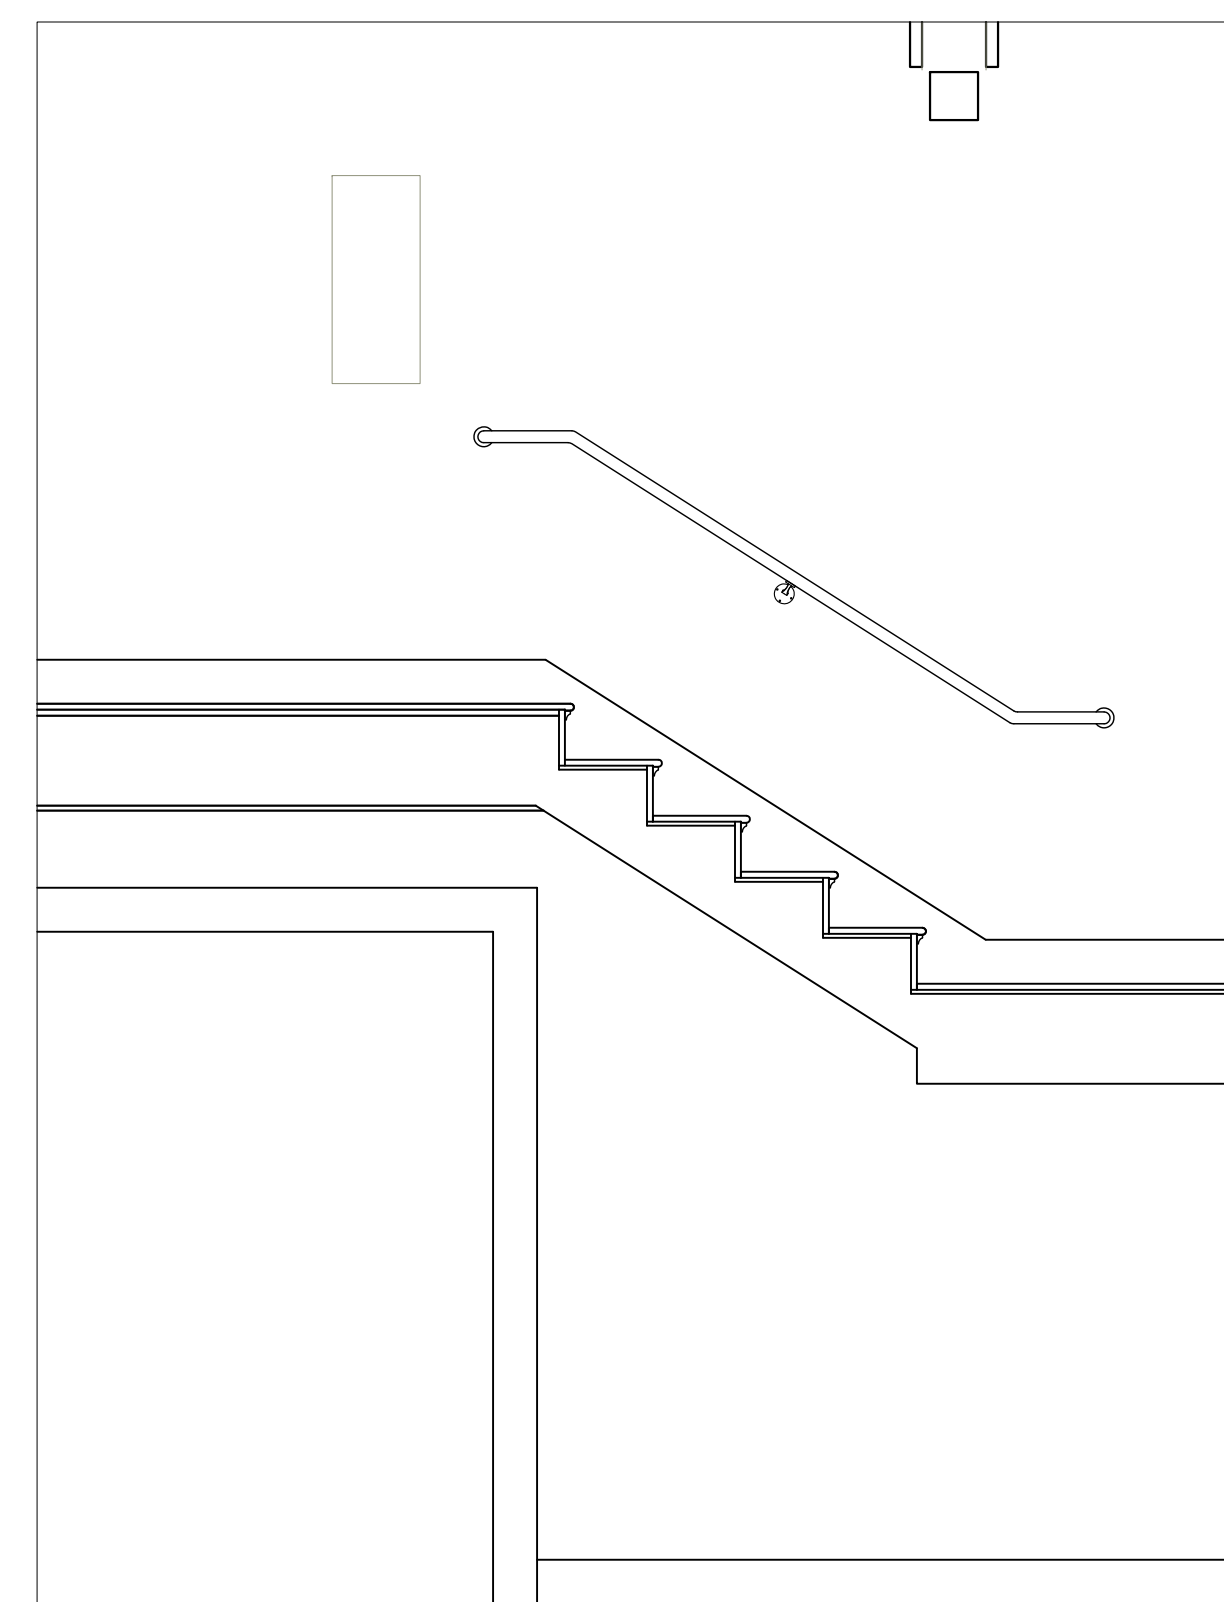

BUILDING SECTIONS

**A305**

**1** SECTION K-K  
A305 SCALE: 1/4" = 1' - 0"

**2** STAIR SECTION DETAIL - WEST  
A305 SCALE: 1/2" = 1' - 0"

**2** STAIR TREAD DETAIL  
A305a SCALE: 3" = 1' - 0"

**3** STAIR SECTION DETAIL - WEST 1 THROUGH LOWERS  
A305 SCALE: 1/2" = 1' - 0"

**4** STAIR SECTION DETAIL - WEST 2 THROUGH UPpers  
A305 SCALE: 1/2" = 1' - 0"

**5** MEDIA / TV CABINET SECTION DETAIL  
A305 SCALE: 1/2" = 1' - 0"

ISSUED FOR PRICING & FOR CONSTRUCTION