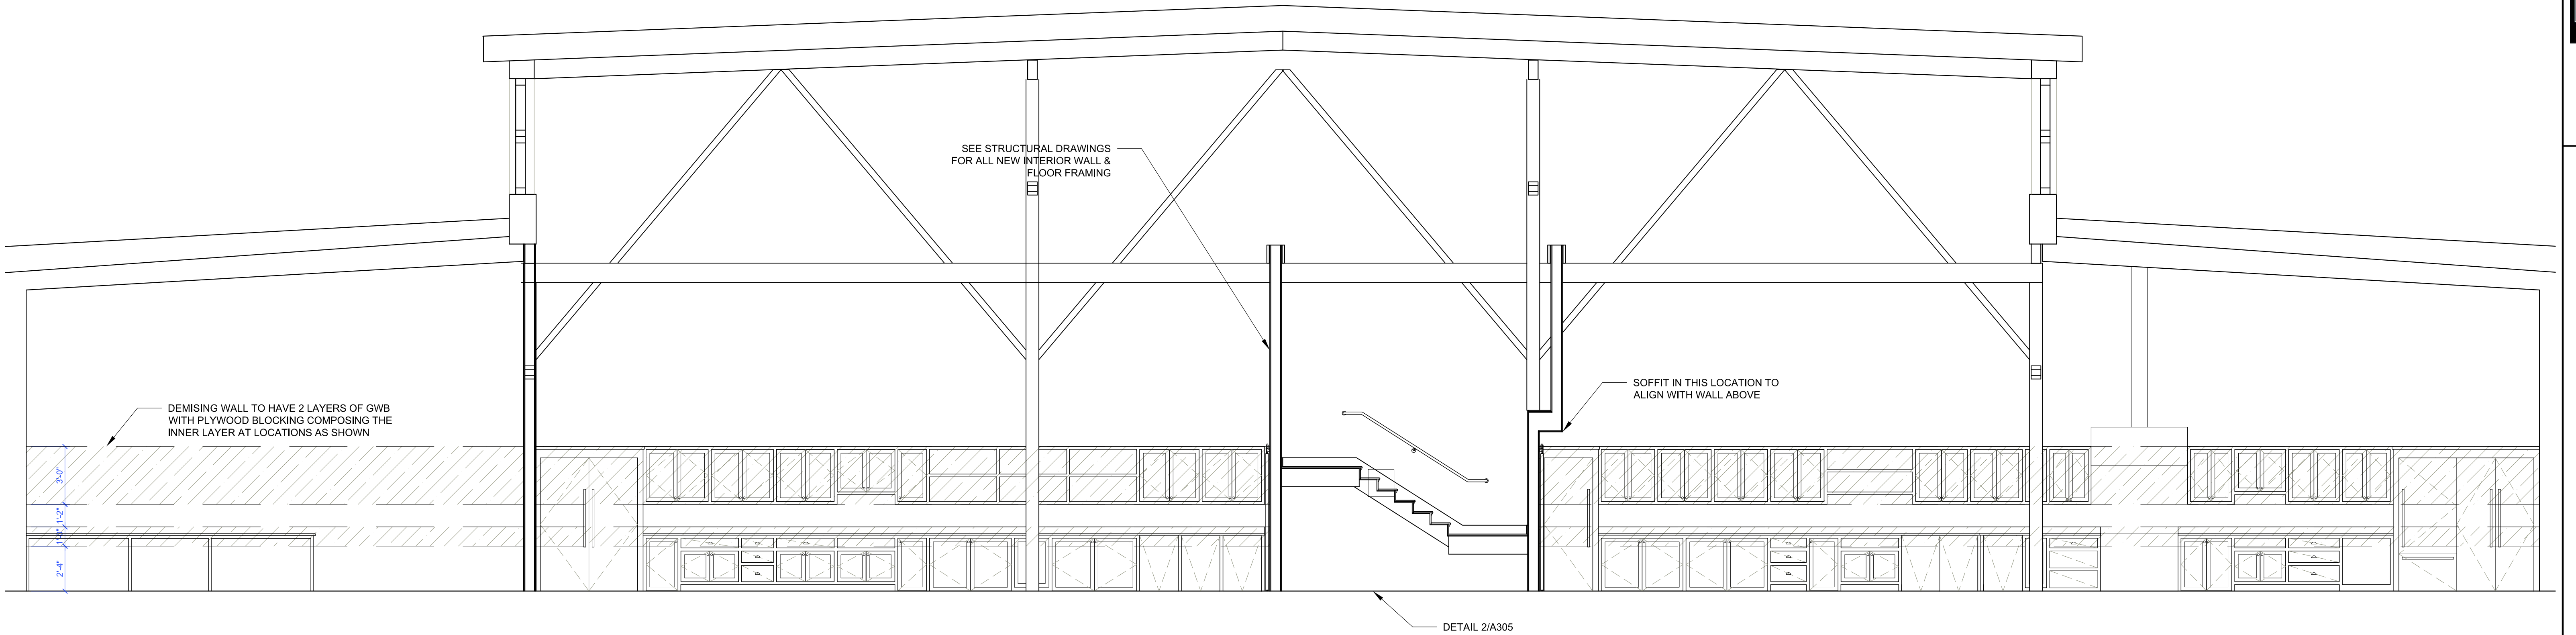

BUILDING SECTIONS

**A305**

**1** SECTION K-K  
A305 SCALE: 1/4" = 1' - 0"

**2** STAIR SECTION DETAIL - WEST  
A305 SCALE: 1/2" = 1' - 0"

**2** STAIR TREAD DETAIL  
A305a SCALE: 3" = 1' - 0"

**3** STAIR SECTION DETAIL - WEST 1 THROUGH LOWERS  
A305 SCALE: 1/2" = 1' - 0"

**4** STAIR SECTION DETAIL - WEST 2 THROUGH UPpers  
A305 SCALE: 1/2" = 1' - 0"

**5** MEDIA / TV CABINET SECTION DETAIL  
A305 SCALE: 1/2" = 1' - 0"

ISSUED FOR PRICING & FOR CONSTRUCTION