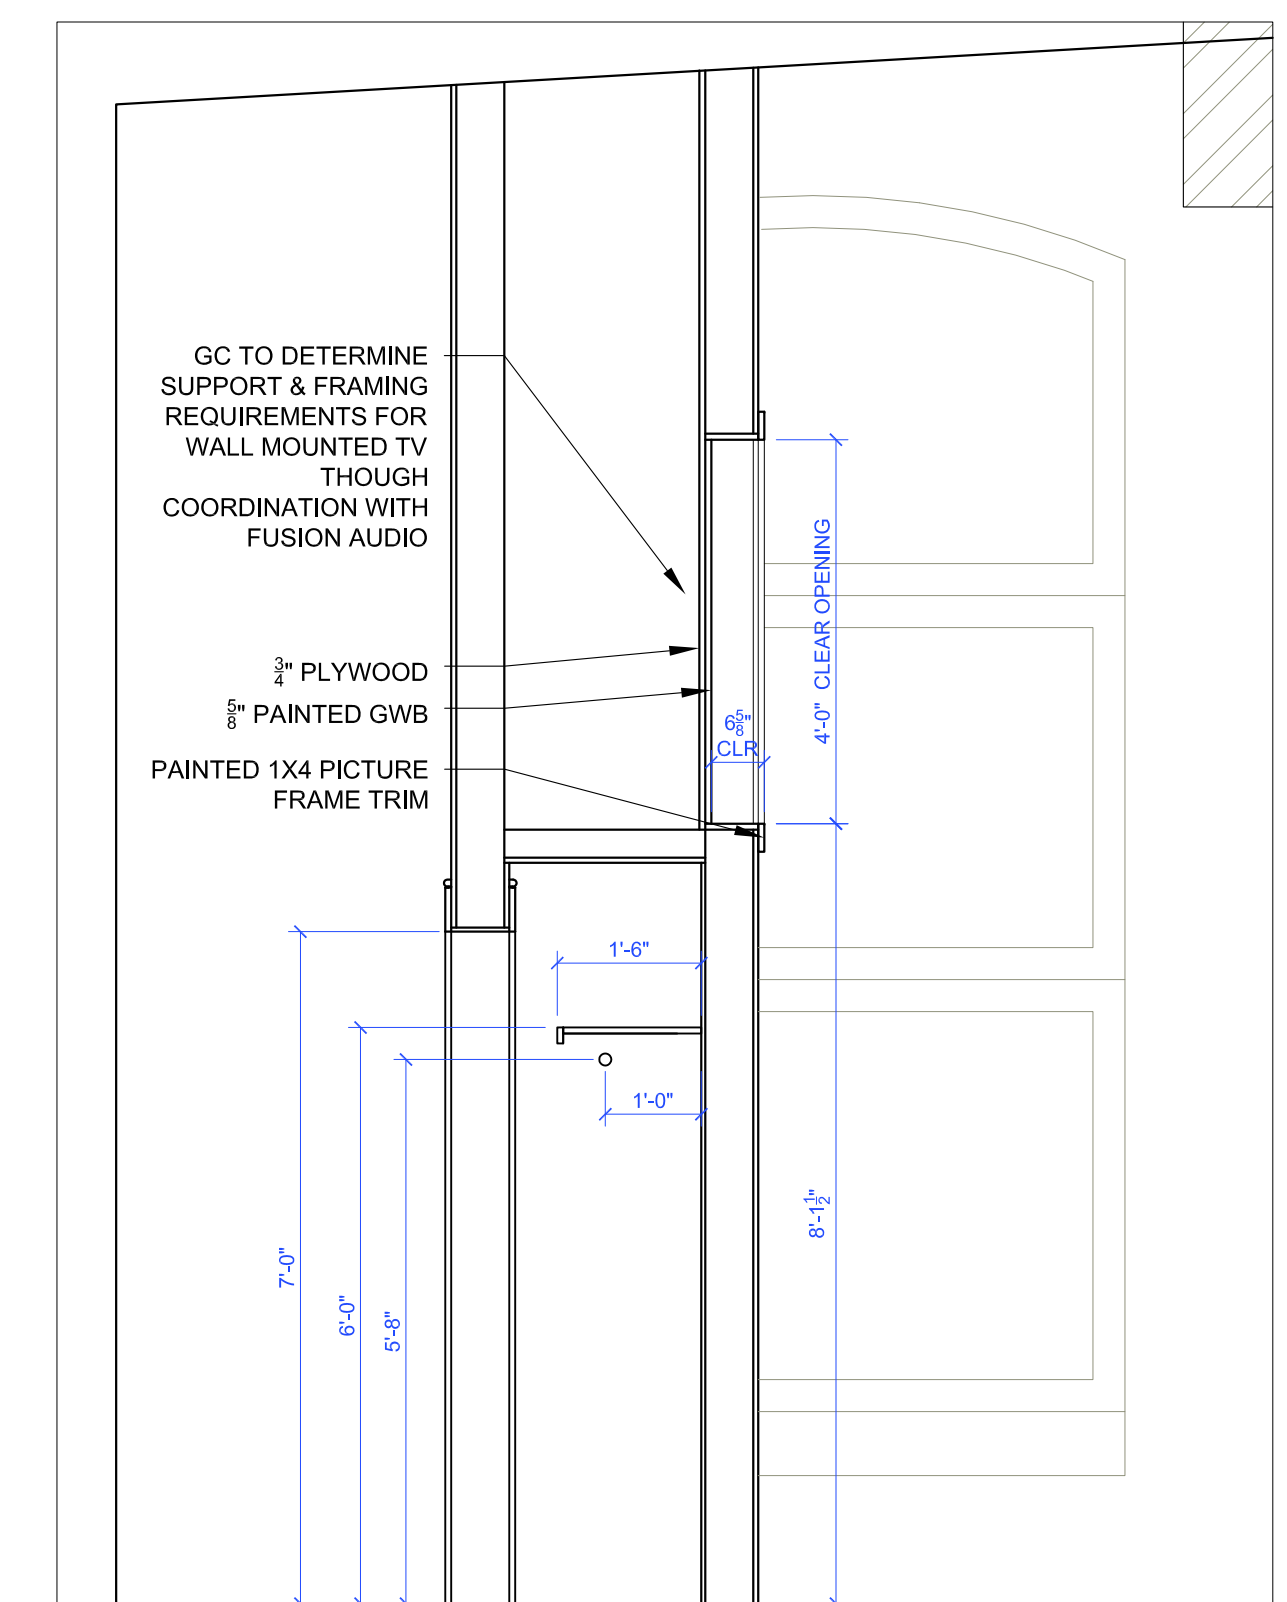

BUILDING SECTIONS

**A305**

**1** SECTION K-K  
A305 SCALE: 1/4" = 1' - 0"

**2** STAIR SECTION DETAIL - WEST  
A305 SCALE: 1/2" = 1' - 0"

**2** STAIR TREAD DETAIL  
A305a SCALE: 3" = 1' - 0"

**3** STAIR SECTION DETAIL - WEST 1 THROUGH LOWERS  
A305 SCALE: 1/2" = 1' - 0"

**4** STAIR SECTION DETAIL - WEST 2 THROUGH UPpers  
A305 SCALE: 1/2" = 1' - 0"

**5** MEDIA / TV CABINET SECTION DETAIL  
A305 SCALE: 1/2" = 1' - 0"

ISSUED FOR PRICING & FOR CONSTRUCTION