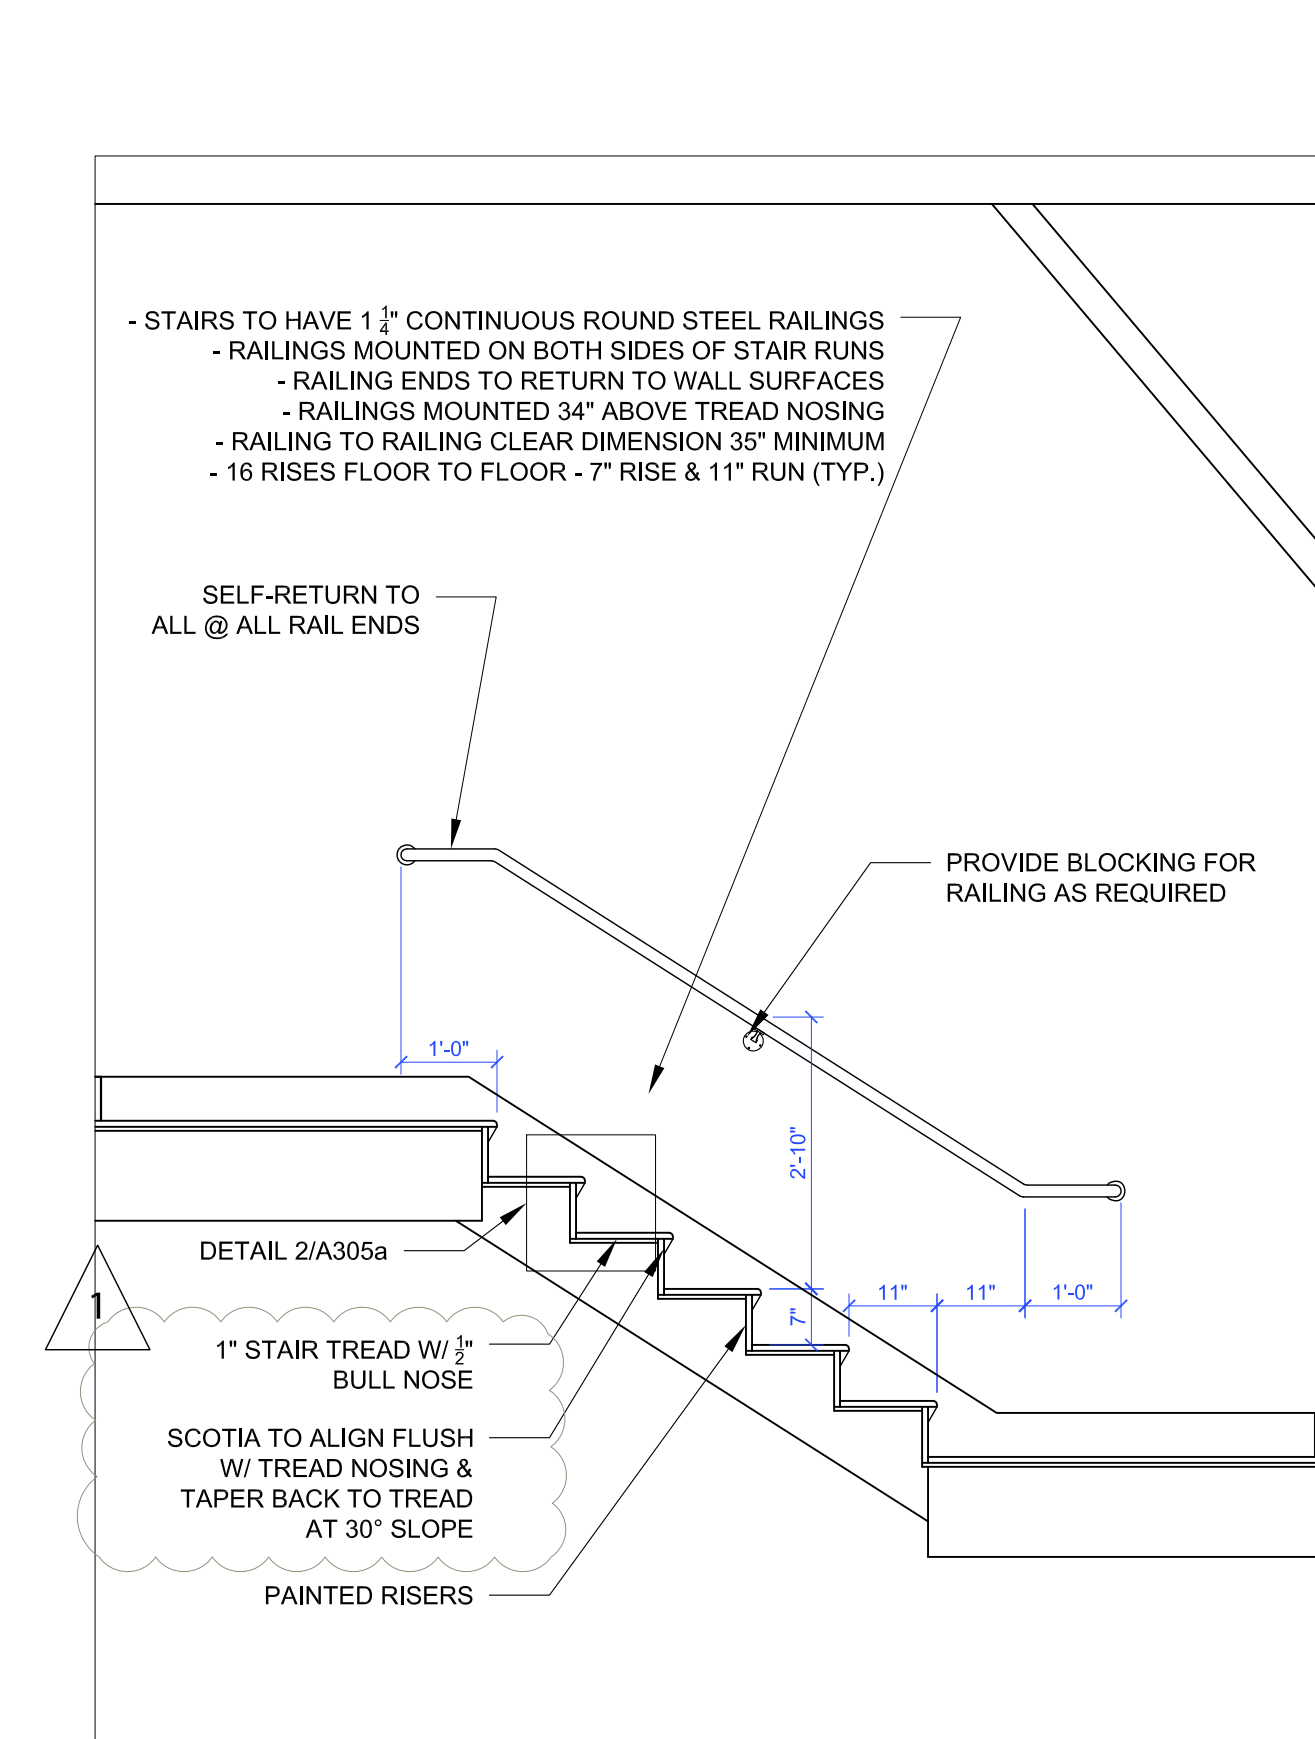

BUILDING SECTIONS

**A305**

**1** SECTION K-K  
A305 SCALE: 1/4" = 1' - 0"

**2** STAIR SECTION DETAIL - WEST  
A305 SCALE: 1/2" = 1' - 0"

**2** STAIR TREAD DETAIL  
A305a SCALE: 3" = 1' - 0"

**3** STAIR SECTION DETAIL - WEST 1 THROUGH LOWERS  
A305 SCALE: 1/2" = 1' - 0"

**4** STAIR SECTION DETAIL - WEST 2 THROUGH UPpers  
A305 SCALE: 1/2" = 1' - 0"

**5** MEDIA / TV CABINET SECTION DETAIL  
A305 SCALE: 1/2" = 1' - 0"

ISSUED FOR PRICING & FOR CONSTRUCTION